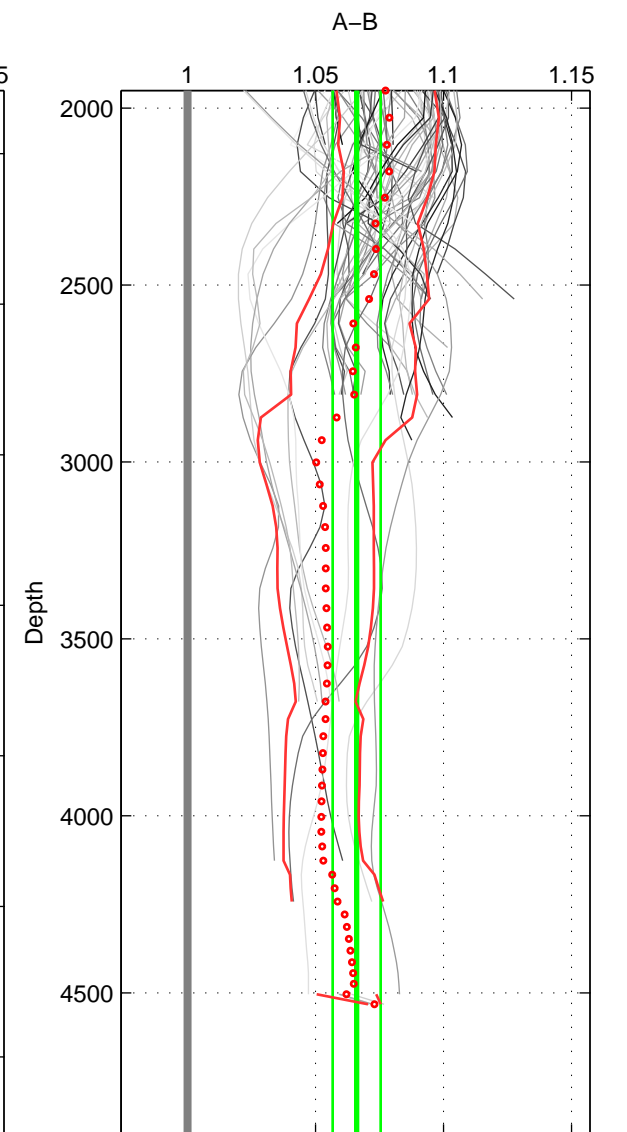

Cruise A (red). Date: Jul 2001 Cruisename: 161-06MT20010717

Cruise B (blue). Date: Jul 1989 Cruisename: 309-74DI19890716

*** "Favourite" values are means of spaces 1 2 3.

	Offset	O.StDev	Ratio	R.Stdev	Rating
SIGMA:	18.756	4.065	1.073	0.016	5
THETA:	12.935	1.179	1.056	0.005	5
DEPTH:	15.233	2.091	1.066	0.009	5
FAV.:	15.641	2.445	1.065	0.010	5

Profiles of A: 22
 Profiles of B: 9
 Diff profs : 71
 WMoffset (A-B): 18.7558
 WMoffset stdev: 4.065
 WMratio (A/B): 1.073
 WMratio stdev: 0.015753

Quality (1-5): 5

Profiles of A: 22
 Profiles of B: 9
 Diff profs : 71
 WMoffset (A-B): 12.9354
 WMoffset stdev: 1.1788
 WMratio (A/B): 1.056
 WMratio stdev: 0.0052406

Quality (1-5): 5

Profiles of A: 22
 Profiles of B: 9
 Diff profs : 71
 WMoffset (A-B): 15.2328
 WMoffset stdev: 2.0905
 WMratio (A/B): 1.0661
 WMratio stdev: 0.0093514

Quality (1-5): 5