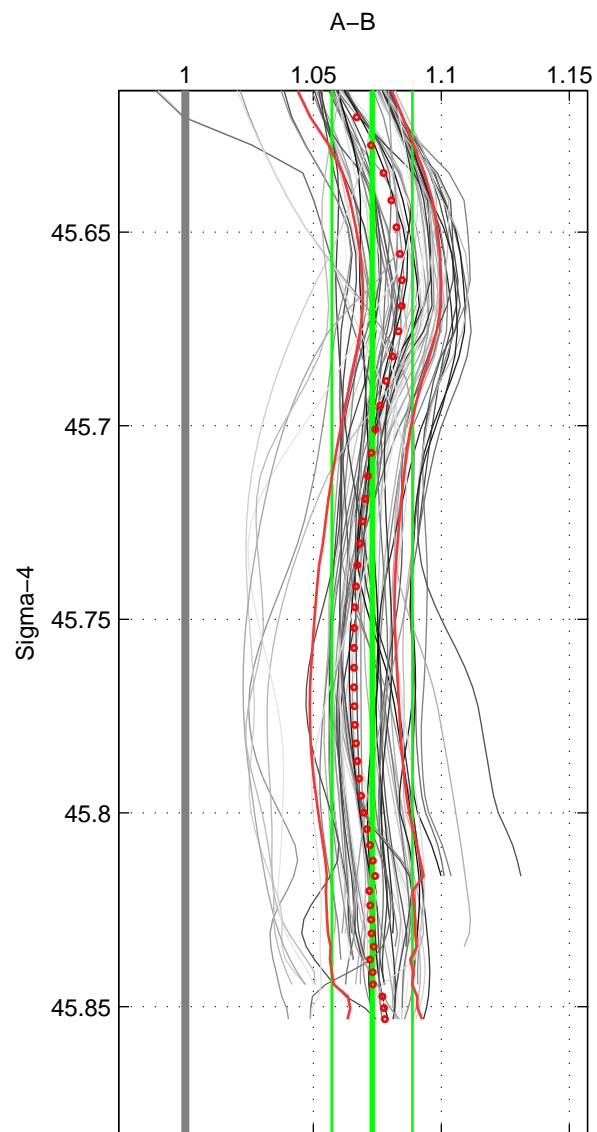

Cruise A (red). Date: Jul 2001 Cruisename: 161-06MT20010717

Cruise B (blue). Date: Jul 1989 Cruisename: 309-74DI19890716

*** "Favourite" values are means of spaces 1 2 3.

	Offset	O.StDev	Ratio	R.Stdev	Rating
SIGMA:	18.756	4.065	1.073	0.016	5
THETA:	12.935	1.179	1.056	0.005	5
DEPTH:	15.233	2.091	1.066	0.009	5
FAV.:	15.641	2.445	1.065	0.010	5

Profiles of A: 22
 Profiles of B: 9
 Diff profs : 71
 WMoffset (A-B): 18.7558
 WMoffset stdev: 4.065
 WMratio (A/B): 1.073
 WMratio stdev: 0.015753

Quality (1-5): 5

Profiles of A: 22
 Profiles of B: 9
 Diff profs : 71
 WMoffset (A-B): 12.9354
 WMoffset stdev: 1.1788
 WMratio (A/B): 1.056
 WMratio stdev: 0.0052406

Quality (1-5): 5

Profiles of A: 22
 Profiles of B: 9
 Diff profs : 71
 WMoffset (A-B): 15.2328
 WMoffset stdev: 2.0905
 WMratio (A/B): 1.0661
 WMratio stdev: 0.0093514

Quality (1-5): 5