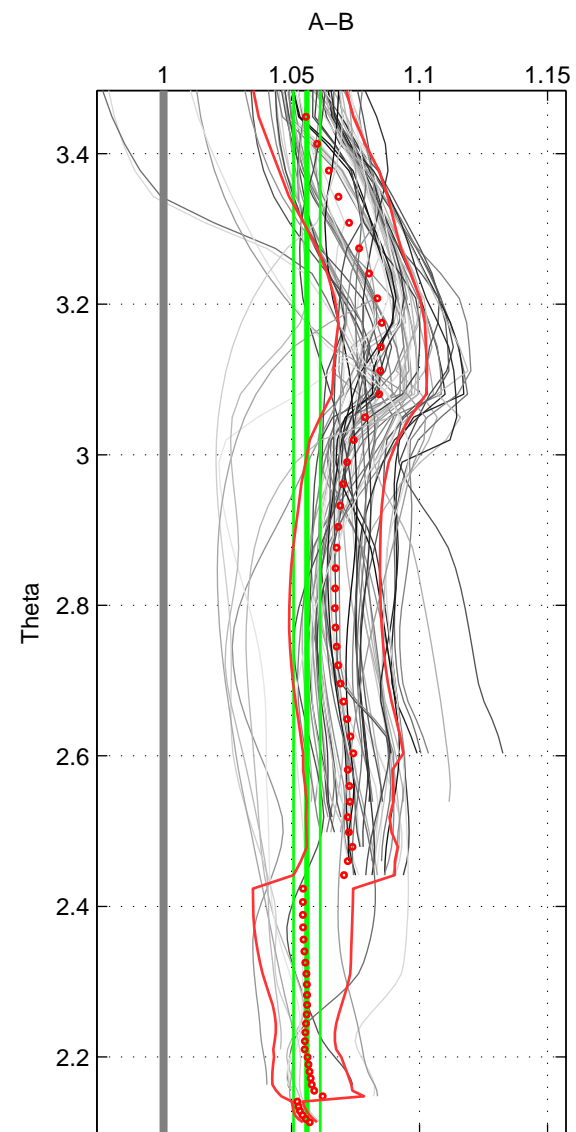

Cruise A (red). Date: Jul 2001 Cruisename: 161-06MT20010717

Cruise B (blue). Date: Jul 1989 Cruisename: 309-74DI19890716

*** "Favourite" values are means of spaces 1 2 3.

	Offset	O.StDev	Ratio	R.Stdev	Rating
SIGMA:	18.756	4.065	1.073	0.016	5
THETA:	12.935	1.179	1.056	0.005	5
DEPTH:	15.233	2.091	1.066	0.009	5
FAV.:	15.641	2.445	1.065	0.010	5

Profiles of A: 22
 Profiles of B: 9
 Diff profs : 71
 WMoffset (A-B): 18.7558
 WMoffset stdev: 4.065
 WMratio (A/B): 1.073
 WMratio stdev: 0.015753

Quality (1-5): 5

Profiles of A: 22
 Profiles of B: 9
 Diff profs : 71
 WMoffset (A-B): 12.9354
 WMoffset stdev: 1.1788
 WMratio (A/B): 1.056
 WMratio stdev: 0.0052406

Quality (1-5): 5

Profiles of A: 22
 Profiles of B: 9
 Diff profs : 71
 WMoffset (A-B): 15.2328
 WMoffset stdev: 2.0905
 WMratio (A/B): 1.0661
 WMratio stdev: 0.0093514

Quality (1-5): 5