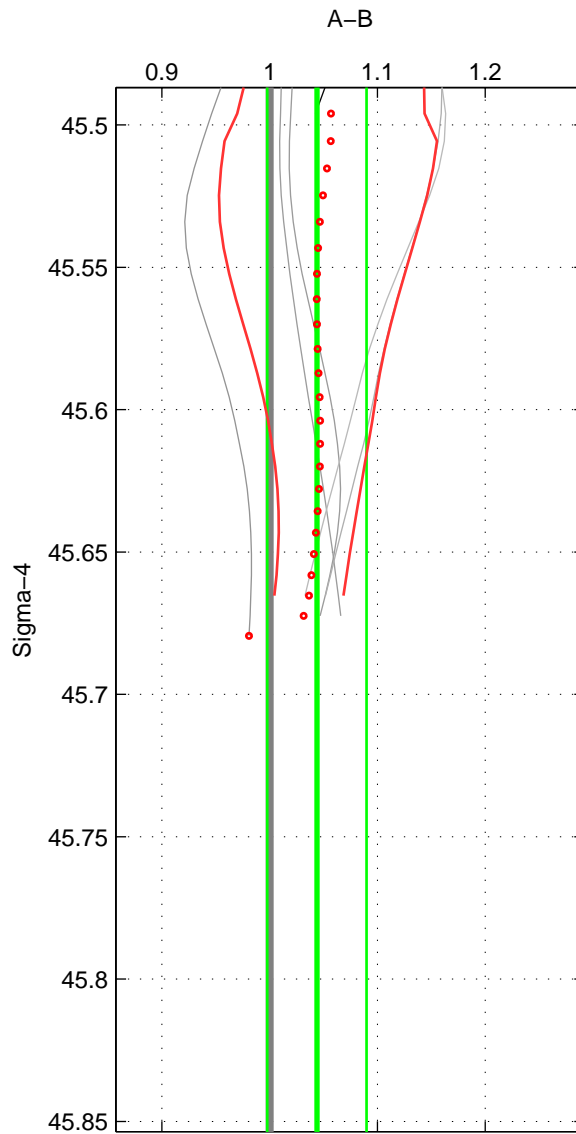

Cruise A (red). Date: Feb 2003 Cruisename: 660-49UF20030225

Cruise B (blue). Date: Oct 2006 Cruisename: 713-49UP20061021

*** "Favourite" values are means of spaces 1 2.

	Offset	O.StDev	Ratio	R.Stdev	Rating
SIGMA:	4.094	4.520	1.044	0.046	3
THETA:	3.768	5.408	1.040	0.056	3
DEPTH:	3.545	0.835	1.045	0.008	2
FAV. :	3.931	4.964	1.042	0.051	3

Profiles of A: 5
 Profiles of B: 3
 Diff profs : 6
 WMoffset (A-B): 4.0945
 WMoffset stdev: 4.5202
 WMratio (A/B): 1.0439
 WMratio stdev: 0.04611

Quality (1-5): 3

Profiles of A: 5
 Profiles of B: 3
 Diff profs : 6
 WMoffset (A-B): 3.7684
 WMoffset stdev: 5.4084
 WMratio (A/B): 1.0404
 WMratio stdev: 0.055736

Quality (1-5): 3

Profiles of A: 5
 Profiles of B: 3
 Diff profs : 6
 WMoffset (A-B): 3.545
 WMoffset stdev: 0.83454
 WMratio (A/B): 1.0451
 WMratio stdev: 0.0084292

Quality (1-5): 2

Please note that statistics are bad.