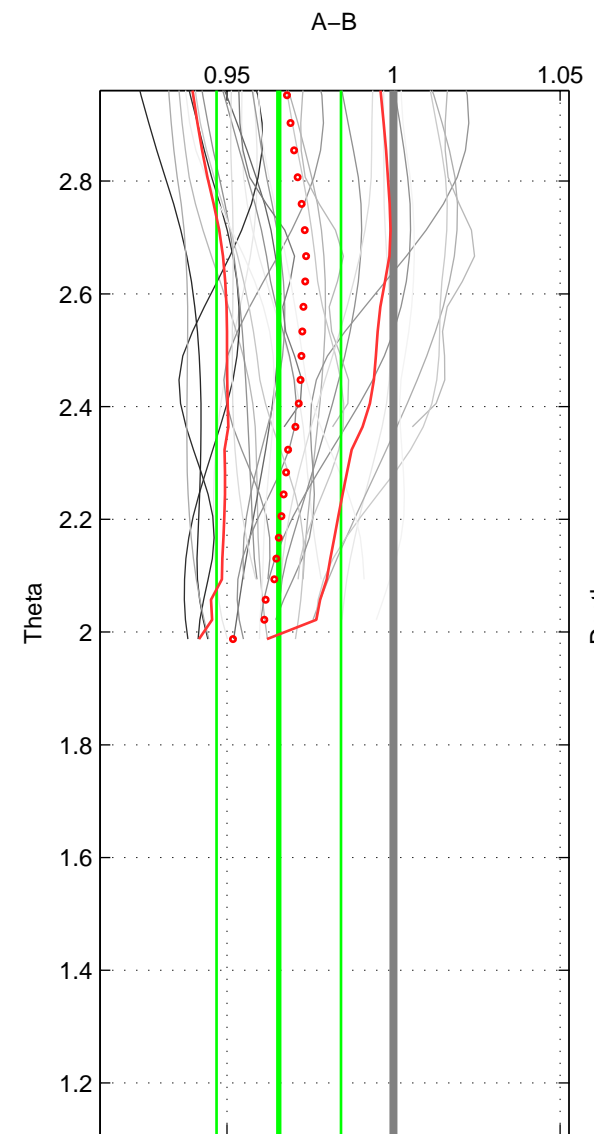

Cruise A (red). Date: Mar 1989 Cruisename: 507-32MW19890206

Cruise B (blue). Date: May 2000 Cruisename: 530-49FA20000509

\*\*\* "Favourite" values are those of space 2.

	Offset	O.StDev	Ratio	R.Stdev	Rating
SIGMA:	-0.585	1.170	0.994	0.011	3
THETA:	-3.850	2.152	0.966	0.019	5
DEPTH:	-4.036	0.456	0.964	0.003	3
FAV. :	-3.850	2.152	0.966	0.019	5

Profiles of A: 11  
 Profiles of B: 1  
 Diff profs : 9  
 WMoffset (A-B): -0.58504  
 WMoffset stdev: 1.1698  
 WMratio (A/B): 0.99378  
 WMratio stdev: 0.011233

Quality (1-5): 3

Profiles of A: 11  
 Profiles of B: 3  
 Diff profs : 29  
 WMoffset (A-B): -3.8505  
 WMoffset stdev: 2.1525  
 WMratio (A/B): 0.96554  
 WMratio stdev: 0.018692

Quality (1-5): 5

Profiles of A: 11  
 Profiles of B: 3  
 Diff profs : 29  
 WMoffset (A-B): -4.036  
 WMoffset stdev: 0.45622  
 WMratio (A/B): 0.96366  
 WMratio stdev: 0.0025443

Quality (1-5): 3

Please note that statistics are bad.