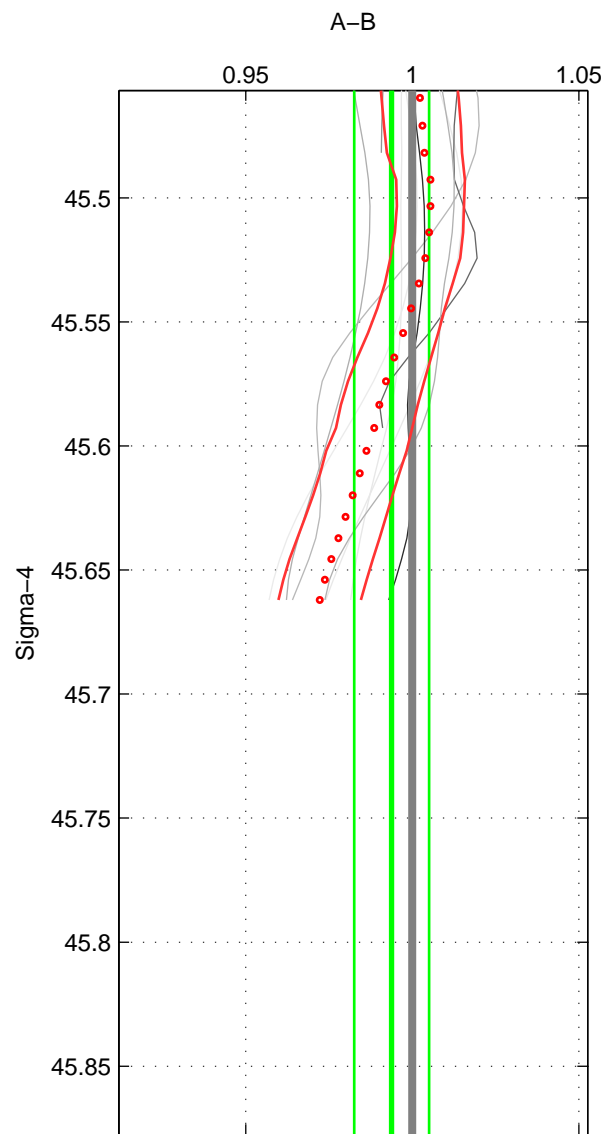

Cruise A (red). Date: Mar 1989 Cruisename: 507-32MW19890206

Cruise B (blue). Date: May 2000 Cruisename: 530-49FA20000509

\*\*\* "Favourite" values are those of space 2.

	Offset	O.StDev	Ratio	R.Stdev	Rating
SIGMA:	-0.585	1.170	0.994	0.011	3
THETA:	-3.850	2.152	0.966	0.019	5
DEPTH:	-4.036	0.456	0.964	0.003	3
FAV. :	-3.850	2.152	0.966	0.019	5

Profiles of A: 11  
 Profiles of B: 1  
 Diff profs : 9  
 WMoffset (A-B): -0.58504  
 WMoffset stdev: 1.1698  
 WMratio (A/B): 0.99378  
 WMratio stdev: 0.011233

Quality (1-5): 3

Profiles of A: 11  
 Profiles of B: 3  
 Diff profs : 29  
 WMoffset (A-B): -3.8505  
 WMoffset stdev: 2.1525  
 WMratio (A/B): 0.96554  
 WMratio stdev: 0.018692

Quality (1-5): 5

Profiles of A: 11  
 Profiles of B: 3  
 Diff profs : 29  
 WMoffset (A-B): -4.036  
 WMoffset stdev: 0.45622  
 WMratio (A/B): 0.96366  
 WMratio stdev: 0.0025443

Quality (1-5): 3

Please note that statistics are bad.