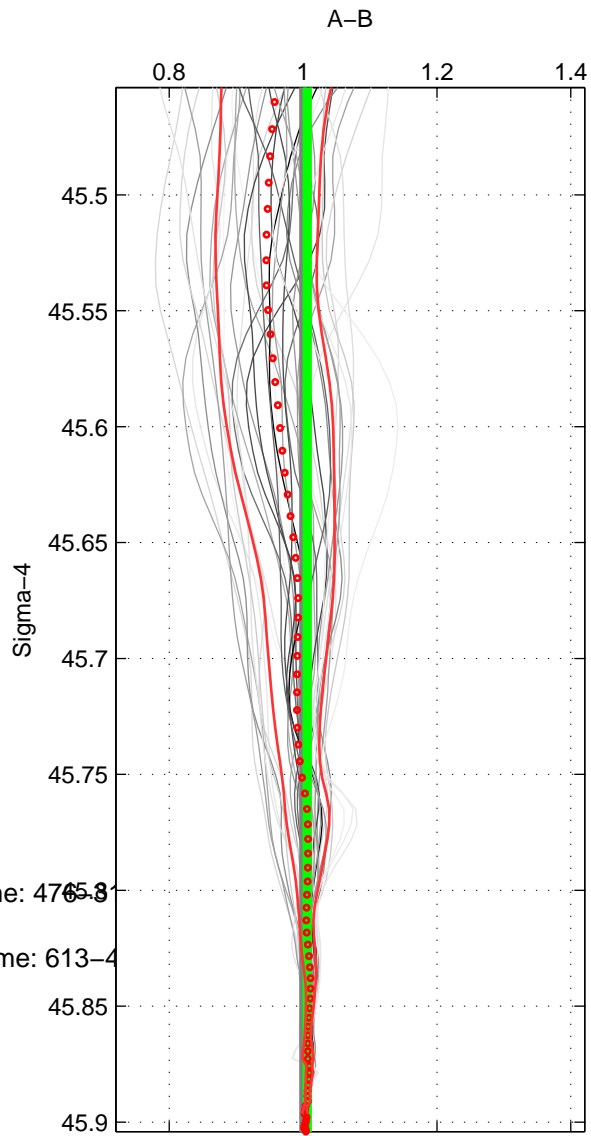

Cruise A (red). Date: Jul 2004 Cruisename: 4765-8  
 Cruise B (blue). Date: Oct 2007 Cruisename: 613-4

\*\*\* "Favourite" values are means of spaces 1 2 3.

	Offset	O.StDev	Ratio	R.Stdev	Rating
SIGMA:	0.886	0.854	1.006	0.005	5
THETA:	0.386	0.321	1.002	0.002	5
DEPTH:	2.247	2.198	1.016	0.015	5
FAV. :	1.173	1.124	1.008	0.007	5

Profiles of A: 7  
 Profiles of B: 7  
 Diff profs : 37  
 WMoffset (A-B): 0.88628  
 WMoffset stdev: 0.85377  
 WMratio (A/B): 1.0062  
 WMratio stdev: 0.0049528

Quality (1-5): 5

Profiles of A: 7  
 Profiles of B: 7  
 Diff profs : 37  
 WMoffset (A-B): 0.38581  
 WMoffset stdev: 0.32133  
 WMratio (A/B): 1.0025  
 WMratio stdev: 0.001794

Quality (1-5): 5

Profiles of A: 7  
 Profiles of B: 7  
 Diff profs : 37  
 WMoffset (A-B): 2.2471  
 WMoffset stdev: 2.1983  
 WMratio (A/B): 1.0165  
 WMratio stdev: 0.015182

Quality (1-5): 5