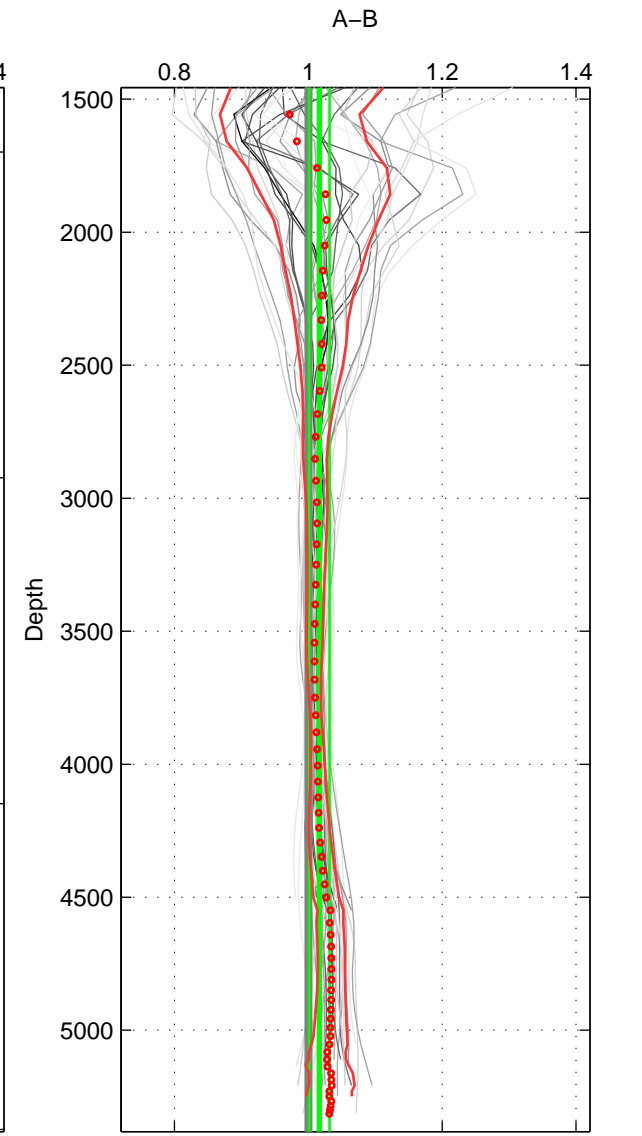

Cruise A (red). Date: Jul 2004 Cruisename: 4765-8  
 Cruise B (blue). Date: Oct 2007 Cruisename: 613-4

\*\*\* "Favourite" values are means of spaces 1 2 3.

	Offset	O.StDev	Ratio	R.Stdev	Rating
SIGMA:	0.886	0.854	1.006	0.005	5
THETA:	0.386	0.321	1.002	0.002	5
DEPTH:	2.247	2.198	1.016	0.015	5
FAV. :	1.173	1.124	1.008	0.007	5

Profiles of A: 7  
 Profiles of B: 7  
 Diff profs : 37  
 WMoffset (A-B): 0.88628  
 WMoffset stdev: 0.85377  
 WMratio (A/B): 1.0062  
 WMratio stdev: 0.0049528

Quality (1-5): 5

Profiles of A: 7  
 Profiles of B: 7  
 Diff profs : 37  
 WMoffset (A-B): 0.38581  
 WMoffset stdev: 0.32133  
 WMratio (A/B): 1.0025  
 WMratio stdev: 0.001794

Quality (1-5): 5

Profiles of A: 7  
 Profiles of B: 7  
 Diff profs : 37  
 WMoffset (A-B): 2.2471  
 WMoffset stdev: 2.1983  
 WMratio (A/B): 1.0165  
 WMratio stdev: 0.015182

Quality (1-5): 5