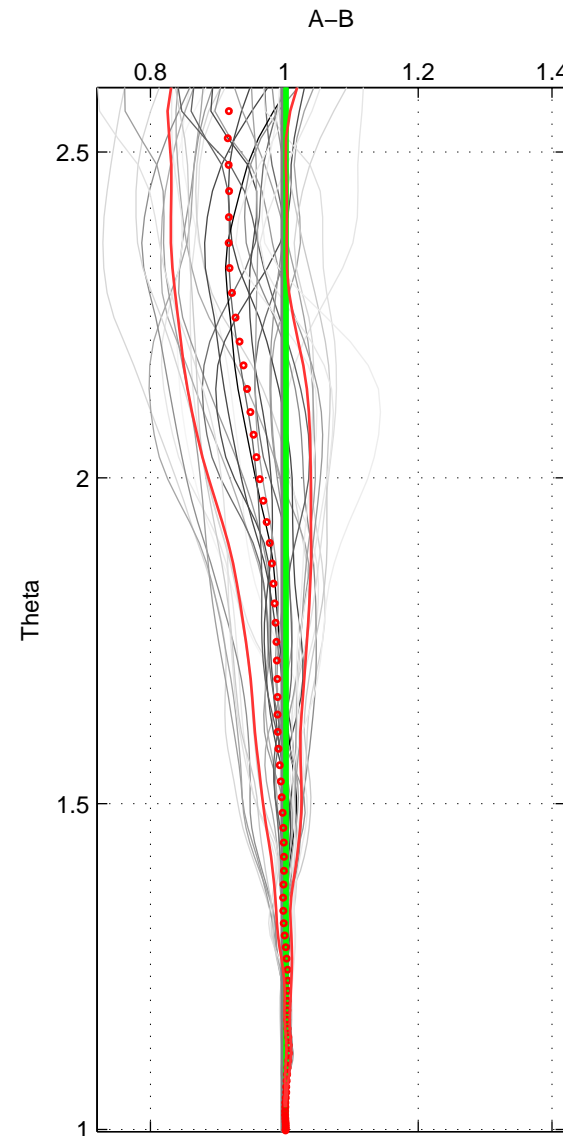

Cruise A (red). Date: Jul 2004 Cruisename: 4765-8  
 Cruise B (blue). Date: Oct 2007 Cruisename: 613-4

\*\*\* "Favourite" values are means of spaces 1 2 3.

	Offset	O.StDev	Ratio	R.Stdev	Rating
SIGMA:	0.886	0.854	1.006	0.005	5
THETA:	0.386	0.321	1.002	0.002	5
DEPTH:	2.247	2.198	1.016	0.015	5
FAV. :	1.173	1.124	1.008	0.007	5

Profiles of A: 7  
 Profiles of B: 7  
 Diff profs : 37  
 WMoffset (A-B): 0.88628  
 WMoffset stdev: 0.85377  
 WMratio (A/B): 1.0062  
 WMratio stdev: 0.0049528

Quality (1-5): 5

Profiles of A: 7  
 Profiles of B: 7  
 Diff profs : 37  
 WMoffset (A-B): 0.38581  
 WMoffset stdev: 0.32133  
 WMratio (A/B): 1.0025  
 WMratio stdev: 0.001794

Quality (1-5): 5

Profiles of A: 7  
 Profiles of B: 7  
 Diff profs : 37  
 WMoffset (A-B): 2.2471  
 WMoffset stdev: 2.1983  
 WMratio (A/B): 1.0165  
 WMratio stdev: 0.015182

Quality (1-5): 5