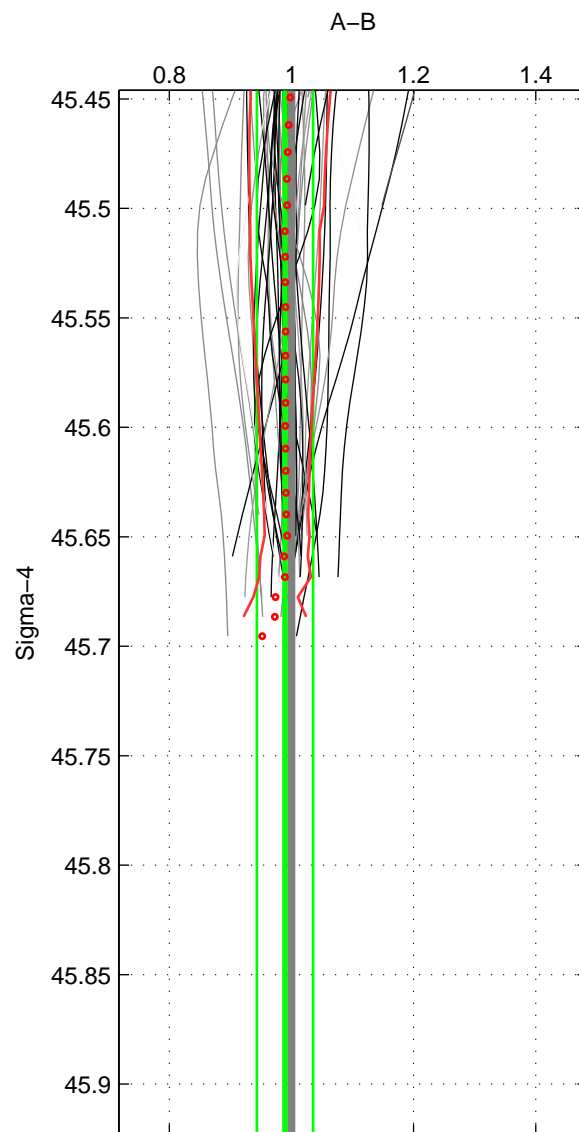

Cruise A (red). Date: Feb 2003 Cruisename: 660-49UF20030225

Cruise B (blue). Date: Jul 2005 Cruisename: 669-49UF20050615

*** "Favourite" values are those of space 2.

	Offset	O.StDev	Ratio	R.Stdev	Rating
SIGMA:	-1.091	4.143	0.989	0.046	4
THETA:	-0.556	4.939	0.997	0.061	5
DEPTH:	-1.946	0.211	0.981	0.003	3
FAV. :	-0.556	4.939	0.997	0.061	5

Profiles of A: 44
 Profiles of B: 24
 Diff profs : 52
 WMoffset (A-B): -1.0912
 WMoffset stdev: 4.1425
 WMratio (A/B): 0.98941
 WMratio stdev: 0.045925

Quality (1-5): 4

Profiles of A: 44
 Profiles of B: 24
 Diff profs : 52
 WMoffset (A-B): -0.55638
 WMoffset stdev: 4.9386
 WMratio (A/B): 0.99652
 WMratio stdev: 0.061439

Quality (1-5): 5

Profiles of A: 44
 Profiles of B: 24
 Diff profs : 52
 WMoffset (A-B): -1.9456
 WMoffset stdev: 0.21105
 WMratio (A/B): 0.98087
 WMratio stdev: 0.0025669

Quality (1-5): 3

Please note that statistics are bad.