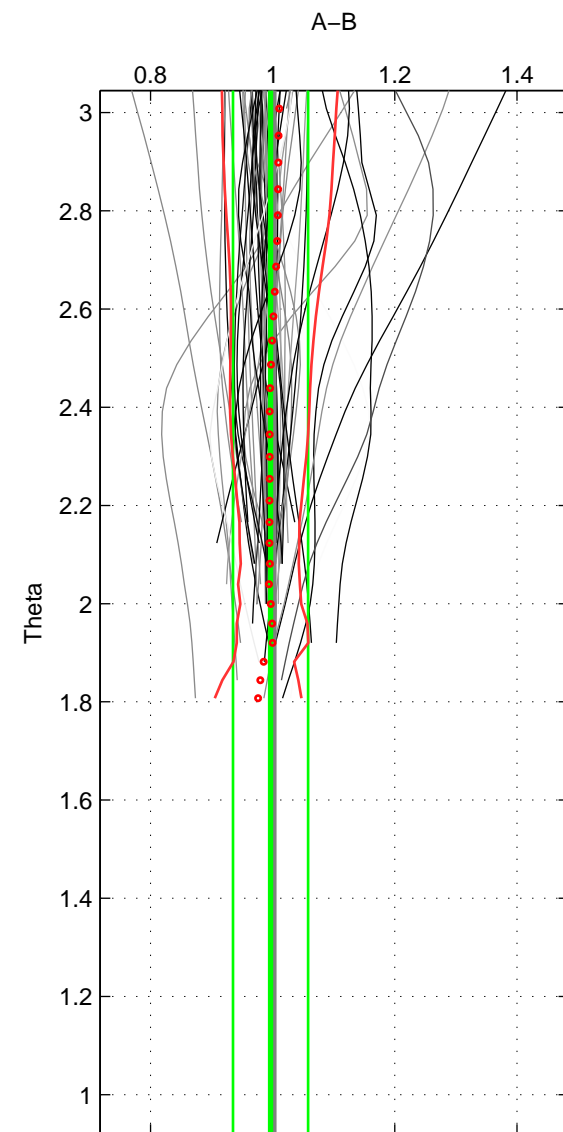

Cruise A (red). Date: Feb 2003 Cruisename: 660-49UF20030225

Cruise B (blue). Date: Jul 2005 Cruisename: 669-49UF20050615

*** "Favourite" values are those of space 2.

	Offset	O.StDev	Ratio	R.Stdev	Rating
SIGMA:	-1.091	4.143	0.989	0.046	4
THETA:	-0.556	4.939	0.997	0.061	5
DEPTH:	-1.946	0.211	0.981	0.003	3
FAV. :	-0.556	4.939	0.997	0.061	5

Profiles of A: 44
 Profiles of B: 24
 Diff profs : 52
 WMoffset (A-B): -1.0912
 WMoffset stdev: 4.1425
 WMratio (A/B): 0.98941
 WMratio stdev: 0.045925

Quality (1-5): 4

Profiles of A: 44
 Profiles of B: 24
 Diff profs : 52
 WMoffset (A-B): -0.55638
 WMoffset stdev: 4.9386
 WMratio (A/B): 0.99652
 WMratio stdev: 0.061439

Quality (1-5): 5

Profiles of A: 44
 Profiles of B: 24
 Diff profs : 52
 WMoffset (A-B): -1.9456
 WMoffset stdev: 0.21105
 WMratio (A/B): 0.98087
 WMratio stdev: 0.0025669

Quality (1-5): 3

Please note that statistics are bad.