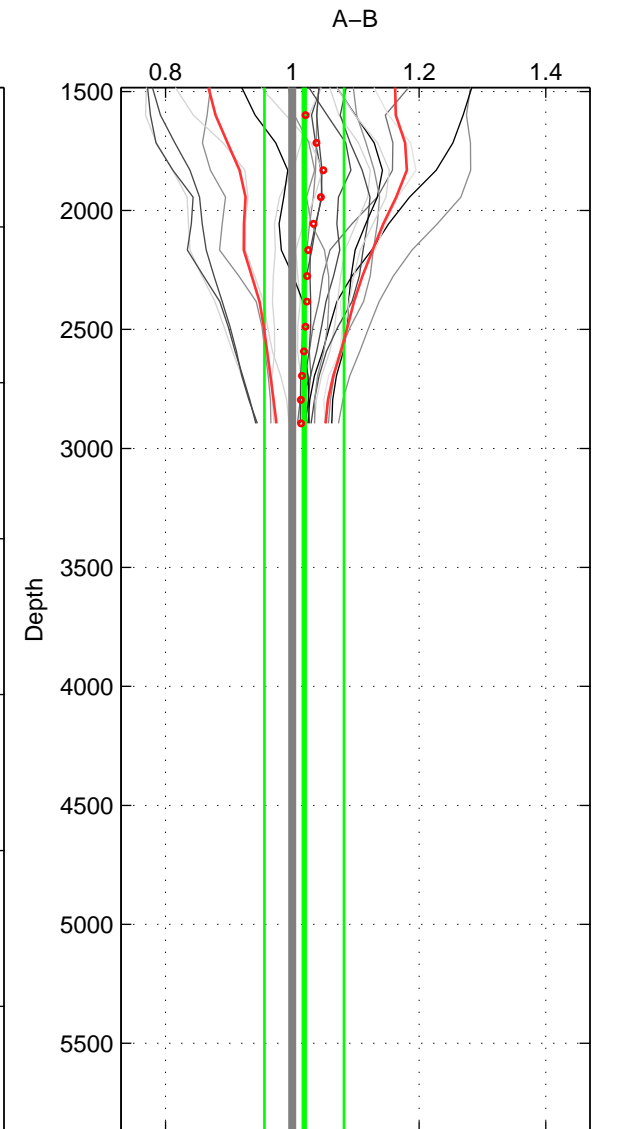

Cruise A (red). Date: Jul 2001 Cruisename: 575-49HO20010710
 Cruise B (blue). Date: Aug 2004 Cruisename: 601-49NZ20040807

*** "Favourite" values are means of spaces 1 2.

	Offset	O.StDev	Ratio	R.Stdev	Rating
SIGMA:	1.374	1.583	1.014	0.013	4
THETA:	1.219	2.267	1.012	0.020	4
DEPTH:	1.674	6.847	1.019	0.063	3
FAV.:	1.296	1.925	1.013	0.017	4

Profiles of A: 6
 Profiles of B: 12
 Diff profs : 22
 WMoffset (A-B): 1.3741
 WMoffset stdev: 1.5827
 WMratio (A/B): 1.0136
 WMratio stdev: 0.013378

Quality (1-5): 4

Profiles of A: 6
 Profiles of B: 12
 Diff profs : 22
 WMoffset (A-B): 1.2186
 WMoffset stdev: 2.2666
 WMratio (A/B): 1.0119
 WMratio stdev: 0.019769

Quality (1-5): 4

Profiles of A: 6
 Profiles of B: 12
 Diff profs : 22
 WMoffset (A-B): 1.6738
 WMoffset stdev: 6.8473
 WMratio (A/B): 1.019
 WMratio stdev: 0.062748

Quality (1-5): 3