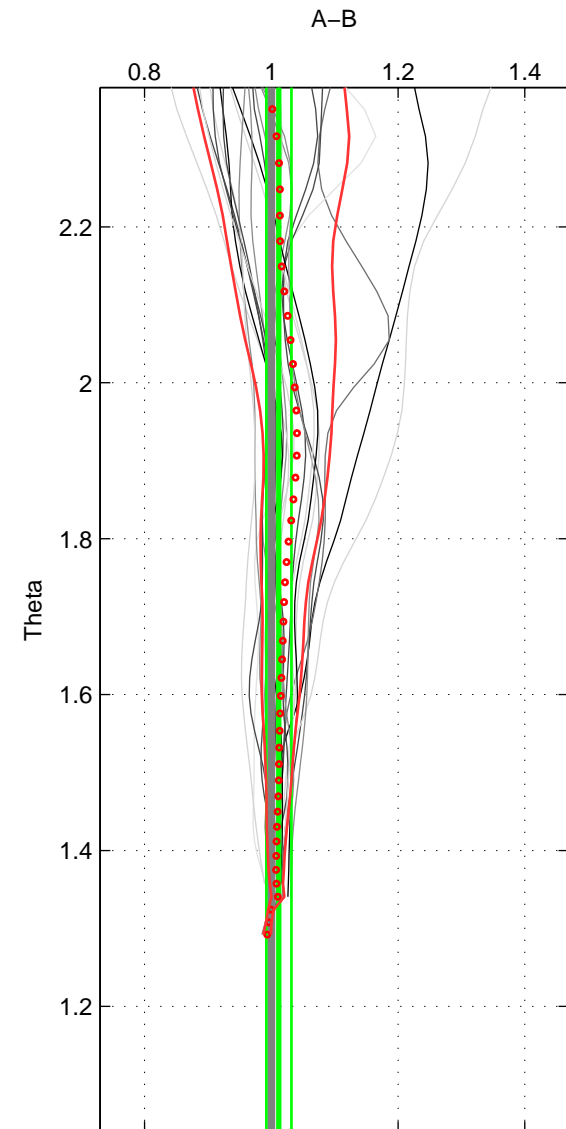

Cruise A (red). Date: Jul 2001 Cruisename: 575-49HO20010710
 Cruise B (blue). Date: Aug 2004 Cruisename: 601-49NZ20040807

*** "Favourite" values are means of spaces 1 2.

	Offset	O.StDev	Ratio	R.Stdev	Rating
SIGMA:	1.374	1.583	1.014	0.013	4
THETA:	1.219	2.267	1.012	0.020	4
DEPTH:	1.674	6.847	1.019	0.063	3
FAV.:	1.296	1.925	1.013	0.017	4

Profiles of A: 6
 Profiles of B: 12
 Diff profs : 22
 WMoffset (A-B): 1.3741
 WMoffset stdev: 1.5827
 WMratio (A/B): 1.0136
 WMratio stdev: 0.013378

Quality (1-5): 4

Profiles of A: 6
 Profiles of B: 12
 Diff profs : 22
 WMoffset (A-B): 1.2186
 WMoffset stdev: 2.2666
 WMratio (A/B): 1.0119
 WMratio stdev: 0.019769

Quality (1-5): 4

Profiles of A: 6
 Profiles of B: 12
 Diff profs : 22
 WMoffset (A-B): 1.6738
 WMoffset stdev: 6.8473
 WMratio (A/B): 1.019
 WMratio stdev: 0.062748

Quality (1-5): 3