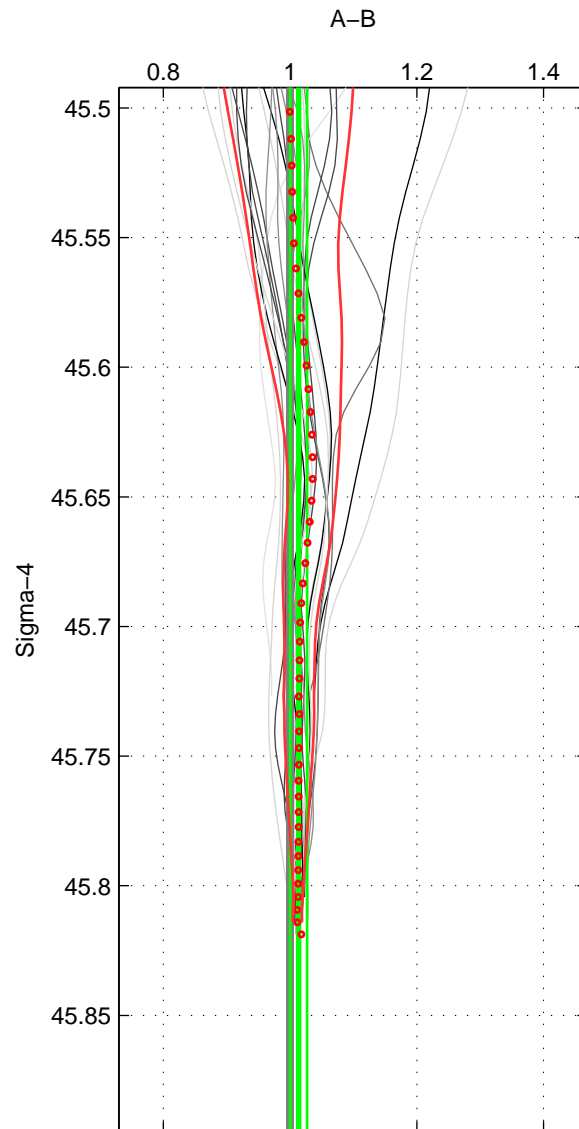

Cruise A (red). Date: Jul 2001 Cruisename: 575-49HO20010710
 Cruise B (blue). Date: Aug 2004 Cruisename: 601-49NZ20040807

*** "Favourite" values are means of spaces 1 2.

	Offset	O.StDev	Ratio	R.Stdev	Rating
SIGMA:	1.374	1.583	1.014	0.013	4
THETA:	1.219	2.267	1.012	0.020	4
DEPTH:	1.674	6.847	1.019	0.063	3
FAV.:	1.296	1.925	1.013	0.017	4

Profiles of A: 6
 Profiles of B: 12
 Diff profs : 22
 WMoffset (A-B): 1.3741
 WMoffset stdev: 1.5827
 WMratio (A/B): 1.0136
 WMratio stdev: 0.013378

Quality (1-5): 4

Profiles of A: 6
 Profiles of B: 12
 Diff profs : 22
 WMoffset (A-B): 1.2186
 WMoffset stdev: 2.2666
 WMratio (A/B): 1.0119
 WMratio stdev: 0.019769

Quality (1-5): 4

Profiles of A: 6
 Profiles of B: 12
 Diff profs : 22
 WMoffset (A-B): 1.6738
 WMoffset stdev: 6.8473
 WMratio (A/B): 1.019
 WMratio stdev: 0.062748

Quality (1-5): 3