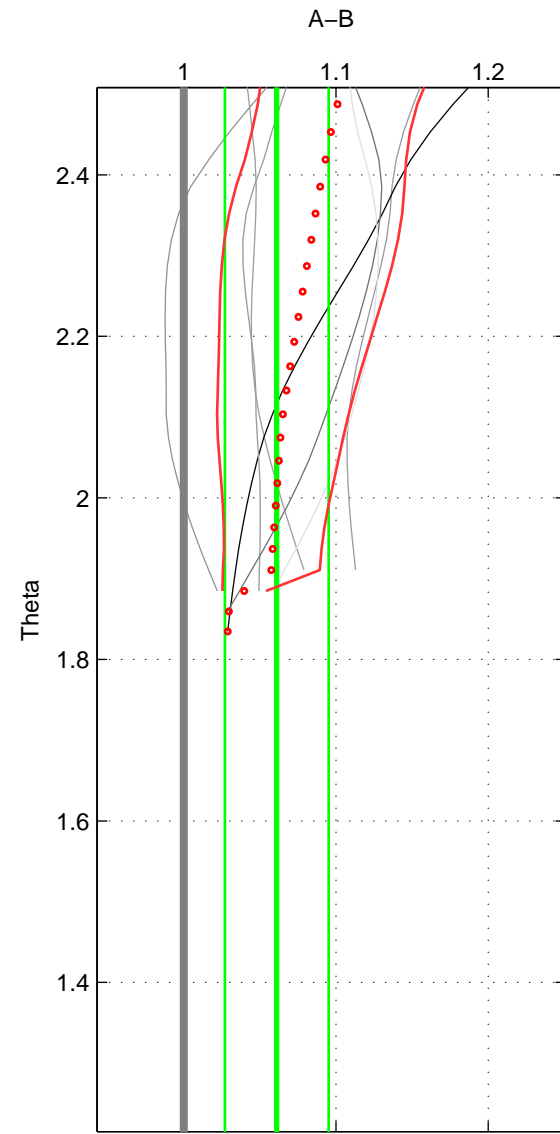

Cruise A (red). Date: Feb 2003 Cruisename: 660-49UF20030225
 Cruise B (blue). Date: Nov 2000 Cruisename: 692-49UP20001105

*** "Favourite" values are means of spaces 1 2.

	Offset	O.StDev	Ratio	R.Stdev	Rating
SIGMA:	5.307	3.240	1.058	0.035	3
THETA:	5.862	3.276	1.061	0.034	3
DEPTH:	3.339	0.674	1.039	0.013	2
FAV. :	5.584	3.258	1.059	0.035	3

Profiles of A: 5
 Profiles of B: 3
 Diff profs : 7
 WMoffset (A-B): 5.3066
 WMoffset stdev: 3.2402
 WMratio (A/B): 1.0578
 WMratio stdev: 0.035266

Quality (1-5): 3

Profiles of A: 5
 Profiles of B: 3
 Diff profs : 7
 WMoffset (A-B): 5.8618
 WMoffset stdev: 3.2757
 WMratio (A/B): 1.0611
 WMratio stdev: 0.034071

Quality (1-5): 3

Profiles of A: 5
 Profiles of B: 3
 Diff profs : 7
 WMoffset (A-B): 3.3391
 WMoffset stdev: 0.67371
 WMratio (A/B): 1.0386
 WMratio stdev: 0.012636

Quality (1-5): 2

Please note that statistics are bad.