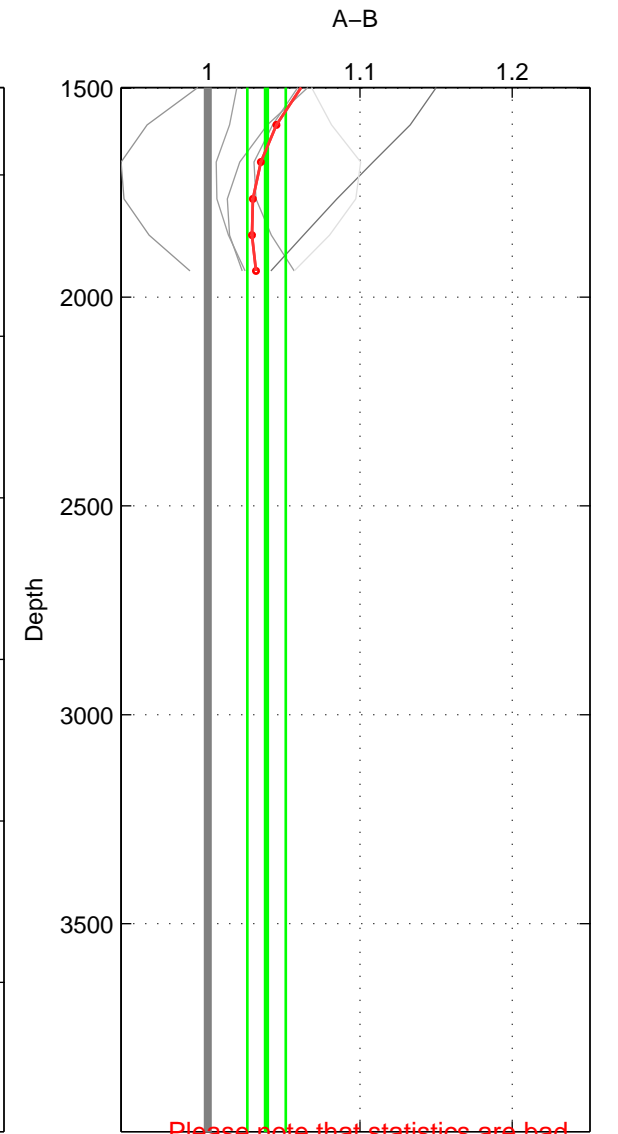

Cruise A (red). Date: Feb 2003 Cruisename: 660-49UF20030225
 Cruise B (blue). Date: Nov 2000 Cruisename: 692-49UP20001105

*** "Favourite" values are means of spaces 1 2.

	Offset	O.StDev	Ratio	R.Stdev	Rating
SIGMA:	5.307	3.240	1.058	0.035	3
THETA:	5.862	3.276	1.061	0.034	3
DEPTH:	3.339	0.674	1.039	0.013	2
FAV. :	5.584	3.258	1.059	0.035	3

Profiles of A: 5
 Profiles of B: 3
 Diff profs : 7
 WMoffset (A-B): 5.3066
 WMoffset stdev: 3.2402
 WMratio (A/B): 1.0578
 WMratio stdev: 0.035266

Quality (1-5): 3

Profiles of A: 5
 Profiles of B: 3
 Diff profs : 7
 WMoffset (A-B): 5.8618
 WMoffset stdev: 3.2757
 WMratio (A/B): 1.0611
 WMratio stdev: 0.034071

Quality (1-5): 3

Profiles of A: 5
 Profiles of B: 3
 Diff profs : 7
 WMoffset (A-B): 3.3391
 WMoffset stdev: 0.67371
 WMratio (A/B): 1.0386
 WMratio stdev: 0.012636

Quality (1-5): 2

Please note that statistics are bad.