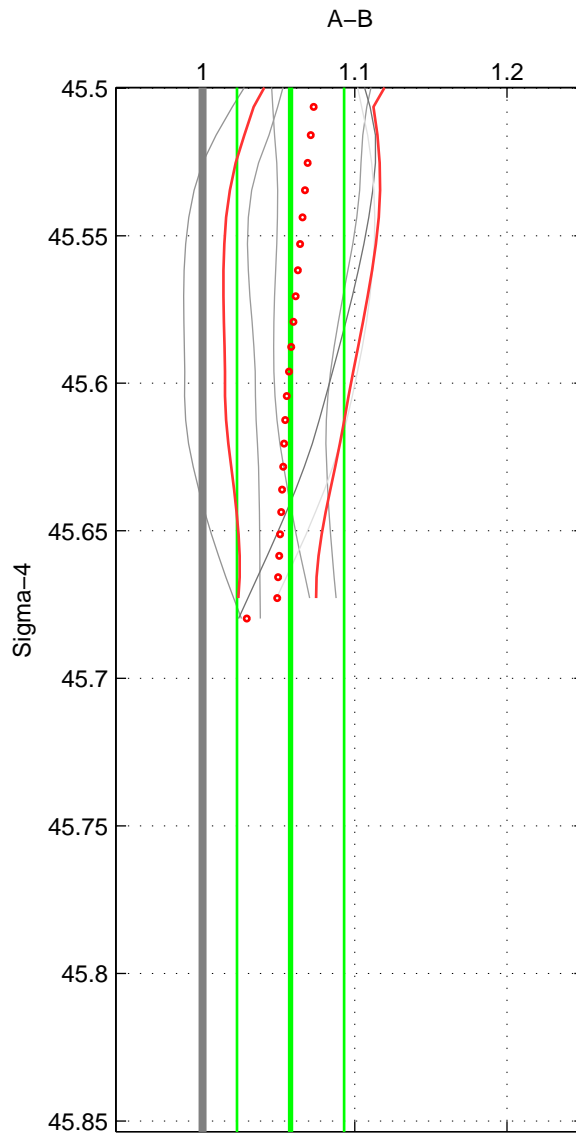

Cruise A (red). Date: Feb 2003 Cruisename: 660-49UF20030225
 Cruise B (blue). Date: Nov 2000 Cruisename: 692-49UP20001105

*** "Favourite" values are means of spaces 1 2.

	Offset	O.StDev	Ratio	R.Stdev	Rating
SIGMA:	5.307	3.240	1.058	0.035	3
THETA:	5.862	3.276	1.061	0.034	3
DEPTH:	3.339	0.674	1.039	0.013	2
FAV. :	5.584	3.258	1.059	0.035	3

Profiles of A: 5
 Profiles of B: 3
 Diff profs : 7
 WMoffset (A-B): 5.3066
 WMoffset stdev: 3.2402
 WMratio (A/B): 1.0578
 WMratio stdev: 0.035266

Quality (1-5): 3

Profiles of A: 5
 Profiles of B: 3
 Diff profs : 7
 WMoffset (A-B): 5.8618
 WMoffset stdev: 3.2757
 WMratio (A/B): 1.0611
 WMratio stdev: 0.034071

Quality (1-5): 3

Profiles of A: 5
 Profiles of B: 3
 Diff profs : 7
 WMoffset (A-B): 3.3391
 WMoffset stdev: 0.67371
 WMratio (A/B): 1.0386
 WMratio stdev: 0.012636

Quality (1-5): 2

Please note that statistics are bad.