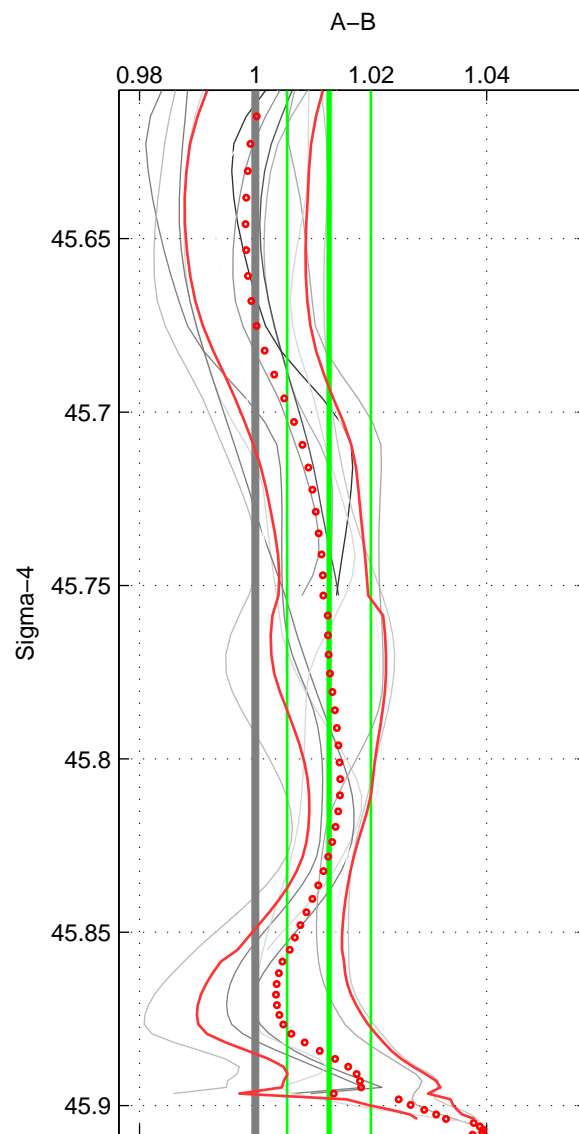

Cruise A (red). Date: Jun 1981 Cruisename: 235-31AN19810612  
 Cruise B (blue). Date: May 2012 Cruisename: 246-33AT20120419

\*\*\* "Favourite" values are means of spaces 1 2 3.

	Offset	O.StDev	Ratio	R.Stdev	Rating
SIGMA:	3.388	1.892	1.013	0.007	5
THETA:	2.920	1.919	1.011	0.007	5
DEPTH:	2.860	2.189	1.011	0.008	5
FAV. :	3.056	2.000	1.012	0.008	5

Profiles of A: 4  
 Profiles of B: 5  
 Diff profs : 14  
 WMoffset (A-B): 3.3877  
 WMoffset stdev: 1.8917  
 WMratio (A/B): 1.0127  
 WMratio stdev: 0.0072401

Quality (1-5): 5

Profiles of A: 4  
 Profiles of B: 5  
 Diff profs : 14  
 WMoffset (A-B): 2.9196  
 WMoffset stdev: 1.9186  
 WMratio (A/B): 1.011  
 WMratio stdev: 0.0073209

Quality (1-5): 5

Profiles of A: 4  
 Profiles of B: 5  
 Diff profs : 14  
 WMoffset (A-B): 2.86  
 WMoffset stdev: 2.1894  
 WMratio (A/B): 1.0108  
 WMratio stdev: 0.008335

Quality (1-5): 5