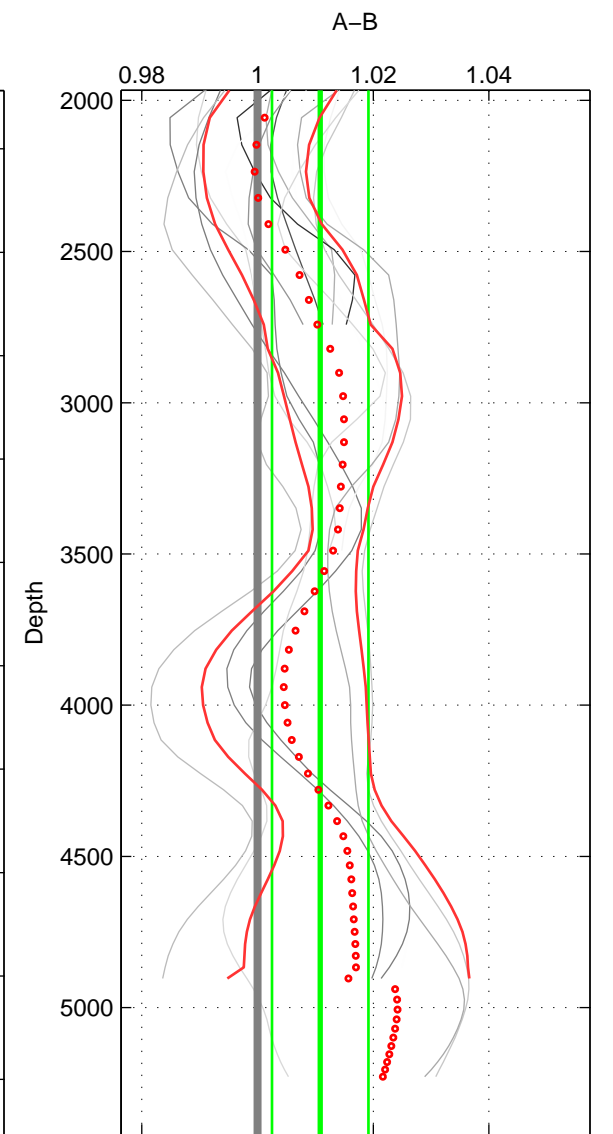

Cruise A (red). Date: Jun 1981 Cruisename: 235-31AN19810612  
 Cruise B (blue). Date: May 2012 Cruisename: 246-33AT20120419

\*\*\* "Favourite" values are means of spaces 1 2 3.

	Offset	O.StDev	Ratio	R.Stdev	Rating
SIGMA:	3.388	1.892	1.013	0.007	5
THETA:	2.920	1.919	1.011	0.007	5
DEPTH:	2.860	2.189	1.011	0.008	5
FAV. :	3.056	2.000	1.012	0.008	5

Profiles of A: 4  
 Profiles of B: 5  
 Diff profs : 14  
 WMoffset (A-B): 3.3877  
 WMoffset stdev: 1.8917  
 WMratio (A/B): 1.0127  
 WMratio stdev: 0.0072401

Quality (1-5): 5

Profiles of A: 4  
 Profiles of B: 5  
 Diff profs : 14  
 WMoffset (A-B): 2.9196  
 WMoffset stdev: 1.9186  
 WMratio (A/B): 1.011  
 WMratio stdev: 0.0073209

Quality (1-5): 5

Profiles of A: 4  
 Profiles of B: 5  
 Diff profs : 14  
 WMoffset (A-B): 2.86  
 WMoffset stdev: 2.1894  
 WMratio (A/B): 1.0108  
 WMratio stdev: 0.008335

Quality (1-5): 5