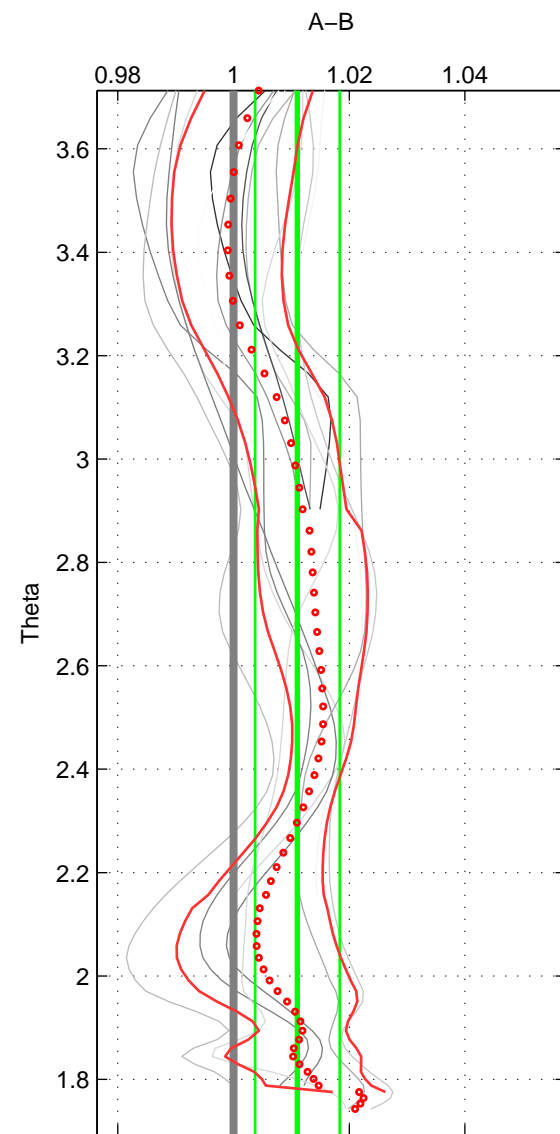

Cruise A (red). Date: Jun 1981 Cruisename: 235-31AN19810612  
 Cruise B (blue). Date: May 2012 Cruisename: 246-33AT20120419

\*\*\* "Favourite" values are means of spaces 1 2 3.

	Offset	O.StDev	Ratio	R.Stdev	Rating
SIGMA:	3.388	1.892	1.013	0.007	5
THETA:	2.920	1.919	1.011	0.007	5
DEPTH:	2.860	2.189	1.011	0.008	5
FAV. :	3.056	2.000	1.012	0.008	5

Profiles of A: 4  
 Profiles of B: 5  
 Diff profs : 14  
 WMoffset (A-B): 3.3877  
 WMoffset stdev: 1.8917  
 WMratio (A/B): 1.0127  
 WMratio stdev: 0.0072401

Quality (1-5): 5

Profiles of A: 4  
 Profiles of B: 5  
 Diff profs : 14  
 WMoffset (A-B): 2.9196  
 WMoffset stdev: 1.9186  
 WMratio (A/B): 1.011  
 WMratio stdev: 0.0073209

Quality (1-5): 5

Profiles of A: 4  
 Profiles of B: 5  
 Diff profs : 14  
 WMoffset (A-B): 2.86  
 WMoffset stdev: 2.1894  
 WMratio (A/B): 1.0108  
 WMratio stdev: 0.008335

Quality (1-5): 5