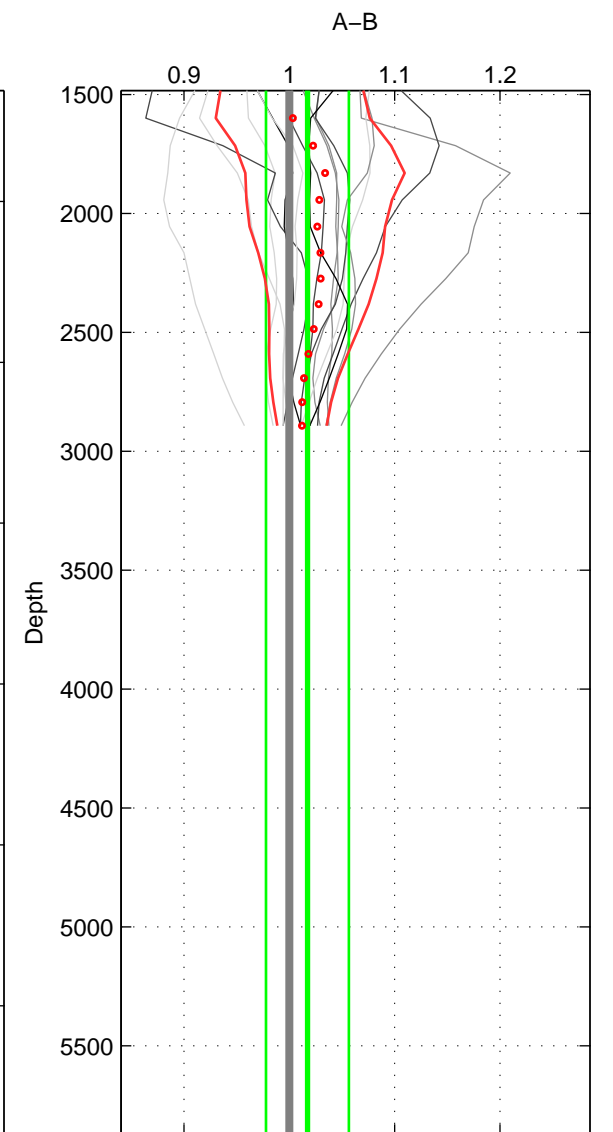

Cruise A (red). Date: Jul 2001 Cruisename: 575-49HO20010710

Cruise B (blue). Date: Sep 2007 Cruisename: 612-49NZ20070904

*** "Favourite" values are means of spaces 1 2.

	Offset	O.StDev	Ratio	R.Stdev	Rating
SIGMA:	0.818	1.157	1.010	0.012	4
THETA:	1.046	1.384	1.012	0.015	4
DEPTH:	1.513	3.984	1.017	0.039	3
FAV.:	0.932	1.270	1.011	0.013	4

Profiles of A: 6
 Profiles of B: 7
 Diff profs: 15
 WMoffset (A-B): 0.81751
 WMoffset stdev: 1.1568
 WMratio (A/B): 1.01
 WMratio stdev: 0.012079

Quality (1-5): 4

Profiles of A: 6
 Profiles of B: 7
 Diff profs: 15
 WMoffset (A-B): 1.0457
 WMoffset stdev: 1.3837
 WMratio (A/B): 1.0125
 WMratio stdev: 0.014904

Quality (1-5): 4

Profiles of A: 6
 Profiles of B: 7
 Diff profs: 15
 WMoffset (A-B): 1.5128
 WMoffset stdev: 3.9841
 WMratio (A/B): 1.0173
 WMratio stdev: 0.039295

Quality (1-5): 3