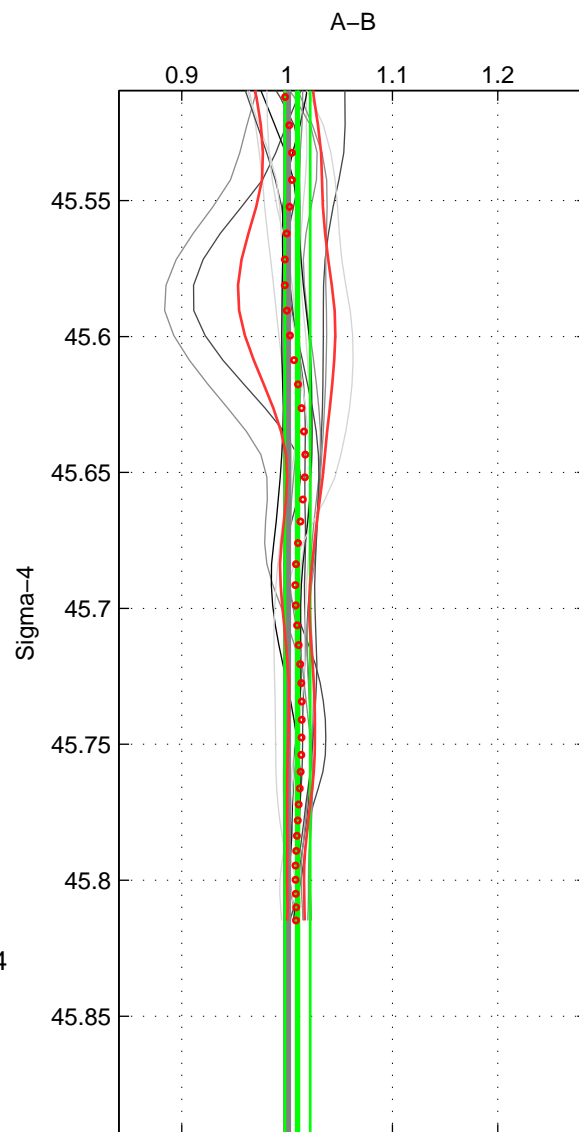

Cruise A (red). Date: Jul 2001 Cruisename: 575-49HO20010710

Cruise B (blue). Date: Sep 2007 Cruisename: 612-49NZ20070904

*** "Favourite" values are means of spaces 1 2.

	Offset	O.StDev	Ratio	R.Stdev	Rating
SIGMA:	0.818	1.157	1.010	0.012	4
THETA:	1.046	1.384	1.012	0.015	4
DEPTH:	1.513	3.984	1.017	0.039	3
FAV.:	0.932	1.270	1.011	0.013	4

Profiles of A: 6
 Profiles of B: 7
 Diff profs: 15
 WMoffset (A-B): 0.81751
 WMoffset stdev: 1.1568
 WMratio (A/B): 1.01
 WMratio stdev: 0.012079

Quality (1-5): 4

Profiles of A: 6
 Profiles of B: 7
 Diff profs: 15
 WMoffset (A-B): 1.0457
 WMoffset stdev: 1.3837
 WMratio (A/B): 1.0125
 WMratio stdev: 0.014904

Quality (1-5): 4

Profiles of A: 6
 Profiles of B: 7
 Diff profs: 15
 WMoffset (A-B): 1.5128
 WMoffset stdev: 3.9841
 WMratio (A/B): 1.0173
 WMratio stdev: 0.039295

Quality (1-5): 3