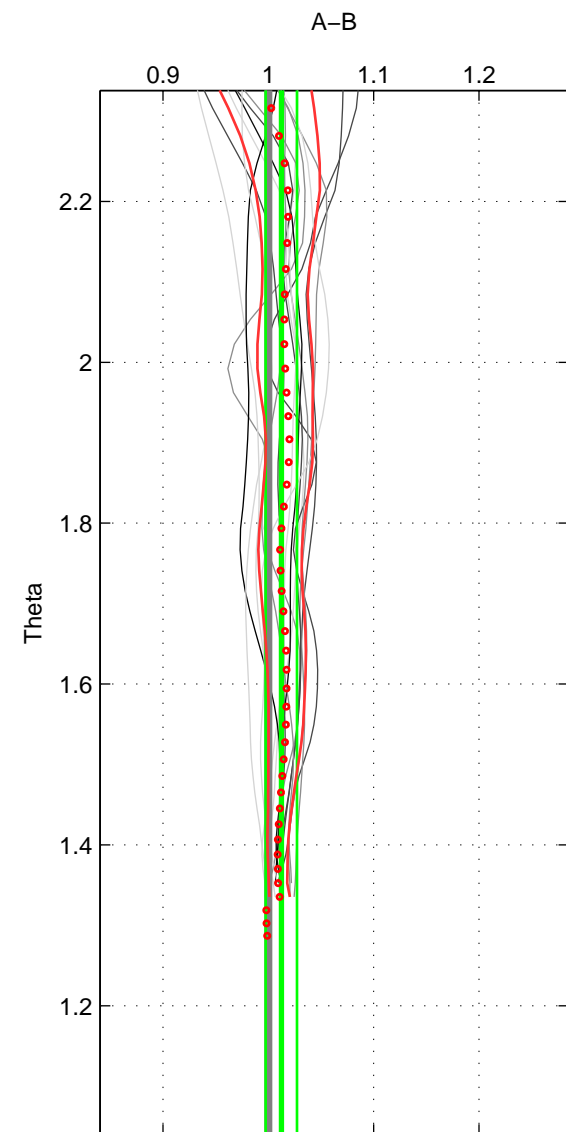

Cruise A (red). Date: Jul 2001 Cruisename: 575-49HO20010710

Cruise B (blue). Date: Sep 2007 Cruisename: 612-49NZ20070904

*** "Favourite" values are means of spaces 1 2.

	Offset	O.StDev	Ratio	R.Stdev	Rating
SIGMA:	0.818	1.157	1.010	0.012	4
THETA:	1.046	1.384	1.012	0.015	4
DEPTH:	1.513	3.984	1.017	0.039	3
FAV.:	0.932	1.270	1.011	0.013	4

Profiles of A: 6
 Profiles of B: 7
 Diff profs: 15
 WMoffset (A-B): 0.81751
 WMoffset stdev: 1.1568
 WMratio (A/B): 1.01
 WMratio stdev: 0.012079

Quality (1-5): 4

Profiles of A: 6
 Profiles of B: 7
 Diff profs: 15
 WMoffset (A-B): 1.0457
 WMoffset stdev: 1.3837
 WMratio (A/B): 1.0125
 WMratio stdev: 0.014904

Quality (1-5): 4

Profiles of A: 6
 Profiles of B: 7
 Diff profs: 15
 WMoffset (A-B): 1.5128
 WMoffset stdev: 3.9841
 WMratio (A/B): 1.0173
 WMratio stdev: 0.039295

Quality (1-5): 3