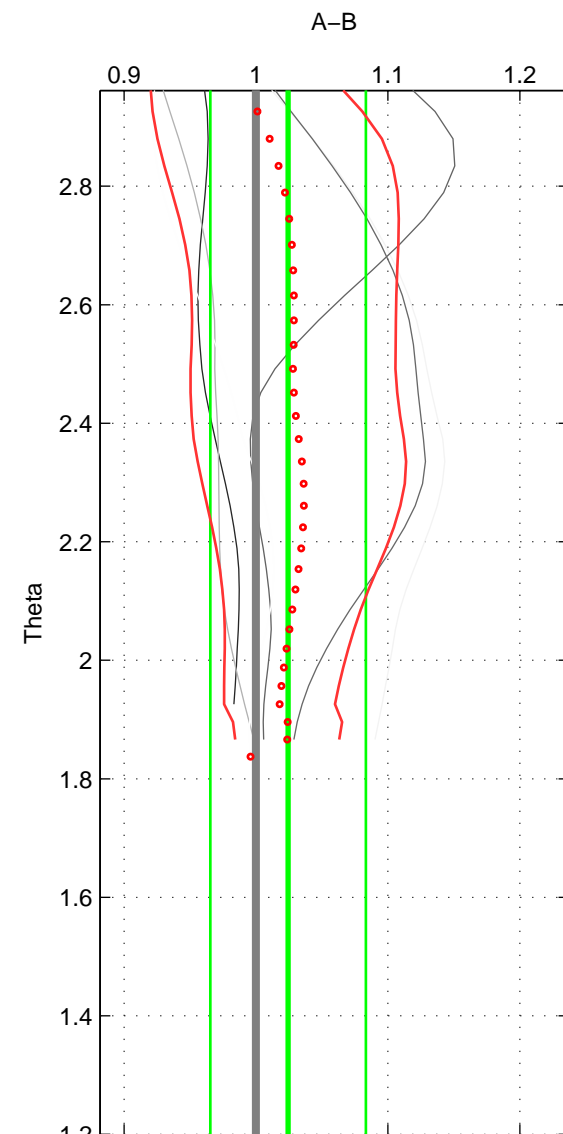

Cruise A (red). Date: Jul 2005 Cruisename: 669-49UF20050615

Cruise B (blue). Date: Feb 2006 Cruisename: 670-49UF20060118

*** "Favourite" values are means of spaces 1 2.

	Offset	O.StDev	Ratio	R.Stdev	Rating
SIGMA:	2.088	3.999	1.023	0.043	3
THETA:	1.866	5.095	1.024	0.059	3
DEPTH:	-0.033	0.572	1.000	0.006	2
FAV.:	1.977	4.547	1.024	0.051	3

Profiles of A: 3
 Profiles of B: 5
 Diff profs : 6
 WMoffset (A-B): 2.0877
 WMoffset stdev: 3.9992
 WMratio (A/B): 1.0229
 WMratio stdev: 0.042657

Quality (1-5): 3

Profiles of A: 3
 Profiles of B: 5
 Diff profs : 6
 WMoffset (A-B): 1.8659
 WMoffset stdev: 5.0949
 WMratio (A/B): 1.0244
 WMratio stdev: 0.058947

Quality (1-5): 3

Profiles of A: 3
 Profiles of B: 5
 Diff profs : 6
 WMoffset (A-B): -0.03278
 WMoffset stdev: 0.57177
 WMratio (A/B): 1.0005
 WMratio stdev: 0.0058952

Quality (1-5): 2

Please note that statistics are bad.