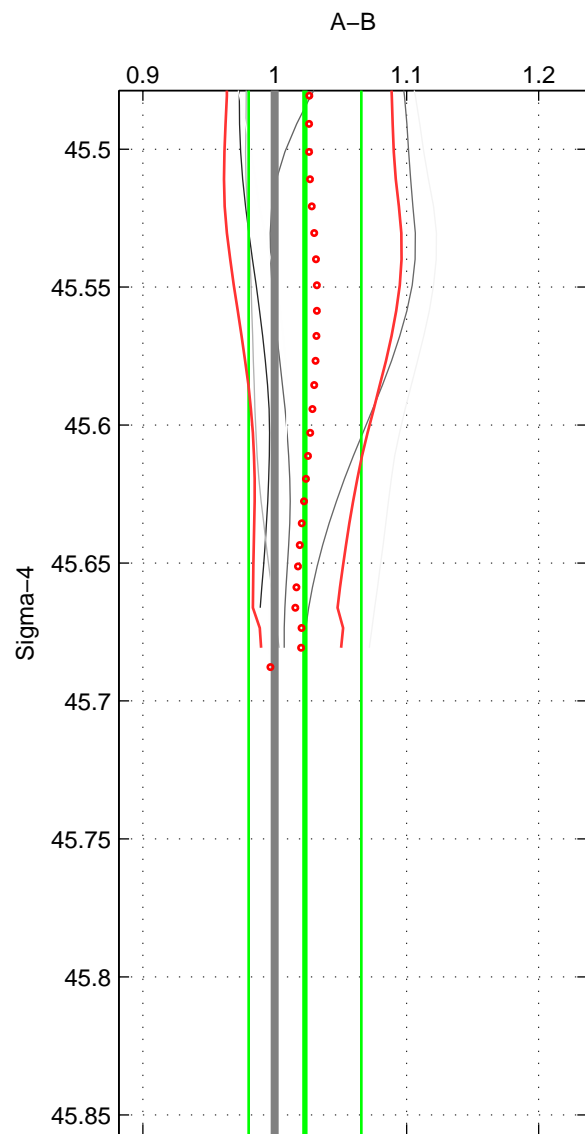

Cruise A (red). Date: Jul 2005 Cruisename: 669-49UF20050615

Cruise B (blue). Date: Feb 2006 Cruisename: 670-49UF20060118

*** "Favourite" values are means of spaces 1 2.

	Offset	O.StDev	Ratio	R.Stdev	Rating
SIGMA:	2.088	3.999	1.023	0.043	3
THETA:	1.866	5.095	1.024	0.059	3
DEPTH:	-0.033	0.572	1.000	0.006	2
FAV.:	1.977	4.547	1.024	0.051	3

Profiles of A: 3
 Profiles of B: 5
 Diff profs : 6
 WMoffset (A-B): 2.0877
 WMoffset stdev: 3.9992
 WMratio (A/B): 1.0229
 WMratio stdev: 0.042657

Quality (1-5): 3

Profiles of A: 3
 Profiles of B: 5
 Diff profs : 6
 WMoffset (A-B): 1.8659
 WMoffset stdev: 5.0949
 WMratio (A/B): 1.0244
 WMratio stdev: 0.058947

Quality (1-5): 3

Profiles of A: 3
 Profiles of B: 5
 Diff profs : 6
 WMoffset (A-B): -0.03278
 WMoffset stdev: 0.57177
 WMratio (A/B): 1.0005
 WMratio stdev: 0.0058952

Quality (1-5): 2

Please note that statistics are bad.