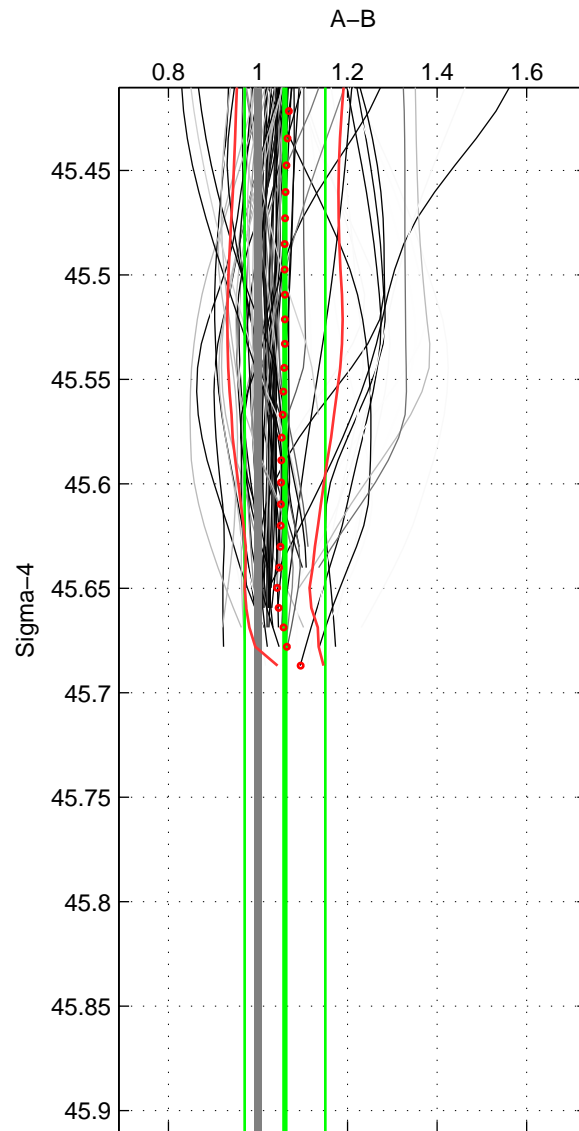

Cruise A (red). Date: Jul 2005 Cruisename: 669-49UF20050615

Cruise B (blue). Date: Feb 2007 Cruisename: 714-49UP20070118

\*\*\* "Favourite" values are means of spaces 1 2.

	Offset	O.StDev	Ratio	R.Stdev	Rating
SIGMA:	3.858	5.641	1.060	0.090	5
THETA:	3.499	6.525	1.063	0.119	5
DEPTH:	3.942	0.260	1.058	0.006	3
FAV.:	3.679	6.083	1.061	0.105	5

Profiles of A: 42  
 Profiles of B: 42  
 Diff profs : 77  
 WMoffset (A-B): 3.8582  
 WMoffset stdev: 5.6411  
 WMratio (A/B): 1.0604  
 WMratio stdev: 0.089935

Quality (1-5): 5

Profiles of A: 42  
 Profiles of B: 42  
 Diff profs : 77  
 WMoffset (A-B): 3.4994  
 WMoffset stdev: 6.525  
 WMratio (A/B): 1.0625  
 WMratio stdev: 0.11923

Quality (1-5): 5

Profiles of A: 42  
 Profiles of B: 42  
 Diff profs : 77  
 WMoffset (A-B): 3.9419  
 WMoffset stdev: 0.25981  
 WMratio (A/B): 1.0581  
 WMratio stdev: 0.0055336

Quality (1-5): 3

Please note that statistics are bad.