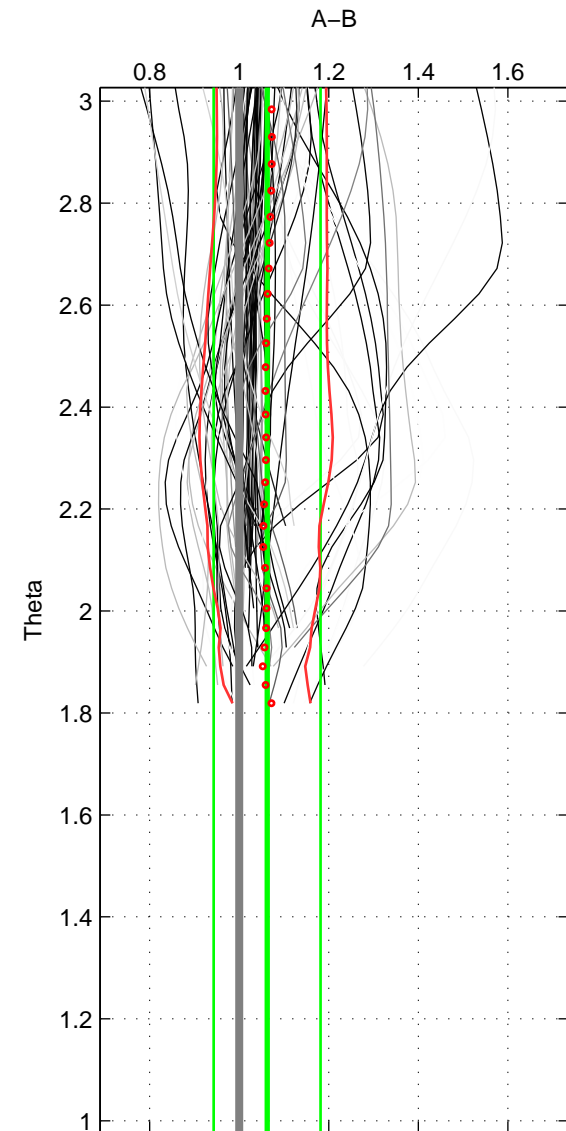

Cruise A (red). Date: Jul 2005 Cruisename: 669-49UF20050615

Cruise B (blue). Date: Feb 2007 Cruisename: 714-49UP20070118

\*\*\* "Favourite" values are means of spaces 1 2.

	Offset	O.StDev	Ratio	R.Stdev	Rating
SIGMA:	3.858	5.641	1.060	0.090	5
THETA:	3.499	6.525	1.063	0.119	5
DEPTH:	3.942	0.260	1.058	0.006	3
FAV.:	3.679	6.083	1.061	0.105	5

Profiles of A: 42  
 Profiles of B: 42  
 Diff profs : 77  
 WMoffset (A-B): 3.8582  
 WMoffset stdev: 5.6411  
 WMratio (A/B): 1.0604  
 WMratio stdev: 0.089935

Quality (1-5): 5

Profiles of A: 42  
 Profiles of B: 42  
 Diff profs : 77  
 WMoffset (A-B): 3.4994  
 WMoffset stdev: 6.525  
 WMratio (A/B): 1.0625  
 WMratio stdev: 0.11923

Quality (1-5): 5

Profiles of A: 42  
 Profiles of B: 42  
 Diff profs : 77  
 WMoffset (A-B): 3.9419  
 WMoffset stdev: 0.25981  
 WMratio (A/B): 1.0581  
 WMratio stdev: 0.0055336

Quality (1-5): 3

Please note that statistics are bad.