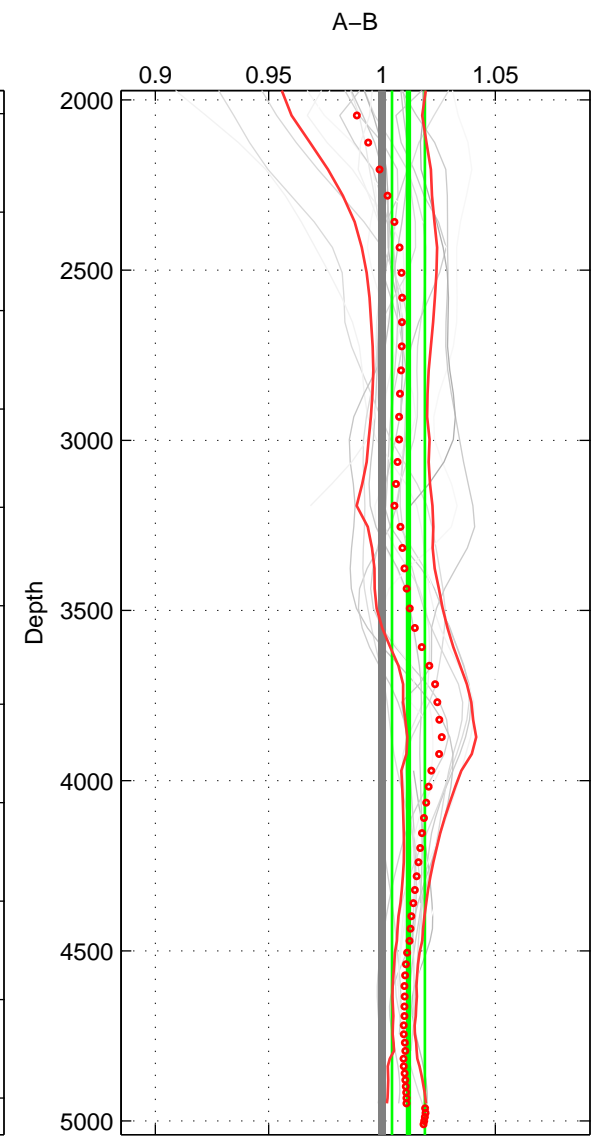

Cruise A (red). Date: Feb 1990 Cruisename: 138-06MT19900123

Cruise B (blue). Date: Feb 2010 Cruisename: 216-29HE20100208

\*\*\* "Favourite" values are means of spaces 1 2 3.

	Offset	O.StDev	Ratio	R.Stdev	Rating
SIGMA	2.960	1.404	1.014	0.006	5
THETA	3.214	0.929	1.015	0.004	5
DEPTH	2.552	1.566	1.012	0.007	5
FAV.	2.909	1.299	1.013	0.006	5

Profiles of A: 8  
 Profiles of B: 9  
 Diff profs : 20  
 WMoffset (A-B): 2.9598  
 WMoffset stdev: 1.4039  
 WMratio (A/B): 1.0137  
 WMratio stdev: 0.0064977

Quality (1-5): 5

Profiles of A: 8  
 Profiles of B: 9  
 Diff profs : 20  
 WMoffset (A-B): 3.214  
 WMoffset stdev: 0.92861  
 WMratio (A/B): 1.0148  
 WMratio stdev: 0.0043065

Quality (1-5): 5

Profiles of A: 8  
 Profiles of B: 9  
 Diff profs : 20  
 WMoffset (A-B): 2.552  
 WMoffset stdev: 1.5655  
 WMratio (A/B): 1.0117  
 WMratio stdev: 0.0072401

Quality (1-5): 5