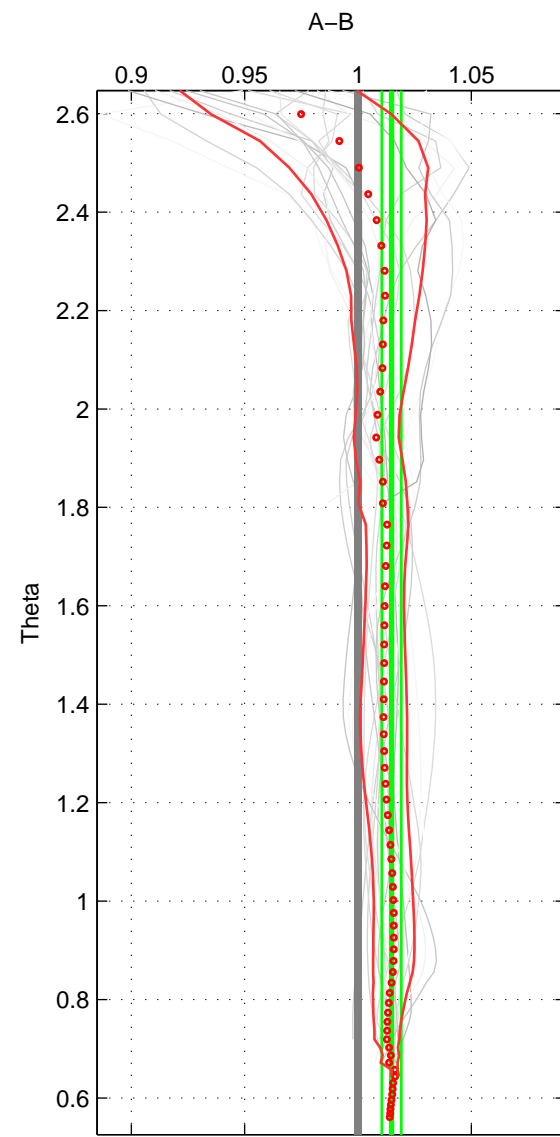

Cruise A (red). Date: Feb 1990 Cruisename: 138-06MT19900123

Cruise B (blue). Date: Feb 2010 Cruisename: 216-29HE20100208

\*\*\* "Favourite" values are means of spaces 1 2 3.

	Offset	O.StDev	Ratio	R.Stdev	Rating
SIGMA	2.960	1.404	1.014	0.006	5
THETA	3.214	0.929	1.015	0.004	5
DEPTH	2.552	1.566	1.012	0.007	5
FAV.	2.909	1.299	1.013	0.006	5

Profiles of A: 8  
 Profiles of B: 9  
 Diff profs : 20  
 WMoffset (A-B): 2.9598  
 WMoffset stdev: 1.4039  
 WMratio (A/B): 1.0137  
 WMratio stdev: 0.0064977

Quality (1-5): 5

Profiles of A: 8  
 Profiles of B: 9  
 Diff profs : 20  
 WMoffset (A-B): 3.214  
 WMoffset stdev: 0.92861  
 WMratio (A/B): 1.0148  
 WMratio stdev: 0.0043065

Quality (1-5): 5

Profiles of A: 8  
 Profiles of B: 9  
 Diff profs : 20  
 WMoffset (A-B): 2.552  
 WMoffset stdev: 1.5655  
 WMratio (A/B): 1.0117  
 WMratio stdev: 0.0072401

Quality (1-5): 5