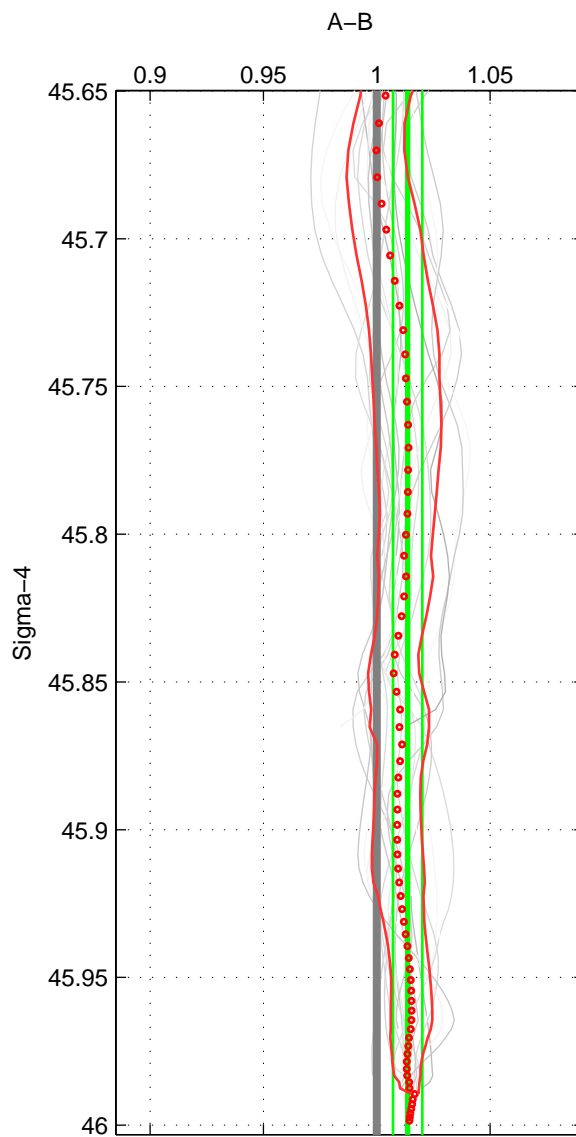

Cruise A (red). Date: Feb 1990 Cruisename: 138-06MT19900123

Cruise B (blue). Date: Feb 2010 Cruisename: 216-29HE20100208

\*\*\* "Favourite" values are means of spaces 1 2 3.

	Offset	O.StDev	Ratio	R.Stdev	Rating
SIGMA	2.960	1.404	1.014	0.006	5
THETA	3.214	0.929	1.015	0.004	5
DEPTH	2.552	1.566	1.012	0.007	5
FAV.	2.909	1.299	1.013	0.006	5

Profiles of A: 8  
 Profiles of B: 9  
 Diff profs : 20  
 WMoffset (A-B): 2.9598  
 WMoffset stdev: 1.4039  
 WMratio (A/B): 1.0137  
 WMratio stdev: 0.0064977

Quality (1-5): 5

Profiles of A: 8  
 Profiles of B: 9  
 Diff profs : 20  
 WMoffset (A-B): 3.214  
 WMoffset stdev: 0.92861  
 WMratio (A/B): 1.0148  
 WMratio stdev: 0.0043065

Quality (1-5): 5

Profiles of A: 8  
 Profiles of B: 9  
 Diff profs : 20  
 WMoffset (A-B): 2.552  
 WMoffset stdev: 1.5655  
 WMratio (A/B): 1.0117  
 WMratio stdev: 0.0072401

Quality (1-5): 5