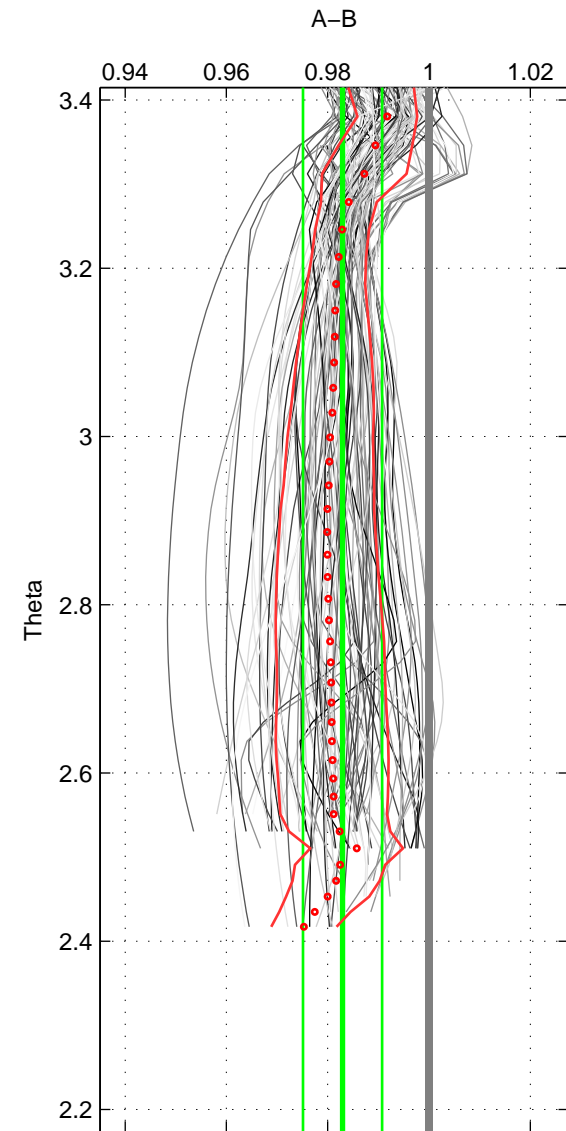

Cruise A (red). Date: Aug 1993 Cruisename: 251-33MW19930704.1

Cruise B (blue). Date: Jul 1990 Cruisename: 296-64TR19900714

*** "Favourite" values are means of spaces 1 2 3.

	Offset	O.StDev	Ratio	R.Stdev	Rating
SIGMA:	-4.341	1.602	0.984	0.006	4
THETA:	-4.650	2.162	0.983	0.008	4
DEPTH:	-4.232	2.950	0.984	0.011	4
FAV.:	-4.408	2.238	0.984	0.008	4

Profiles of A: 4
 Profiles of B: 32
 Diff profs : 100
 WMoffset (A-B): -4.3411
 WMoffset stdev: 1.6019
 WMratio (A/B): 0.98404
 WMratio stdev: 0.0058222

Quality (1-5): 4

Profiles of A: 4
 Profiles of B: 32
 Diff profs : 100
 WMoffset (A-B): -4.6497
 WMoffset stdev: 2.1623
 WMratio (A/B): 0.98293
 WMratio stdev: 0.0078172

Quality (1-5): 4

Profiles of A: 4
 Profiles of B: 32
 Diff profs : 100
 WMoffset (A-B): -4.2323
 WMoffset stdev: 2.9497
 WMratio (A/B): 0.98444
 WMratio stdev: 0.010702

Quality (1-5): 4