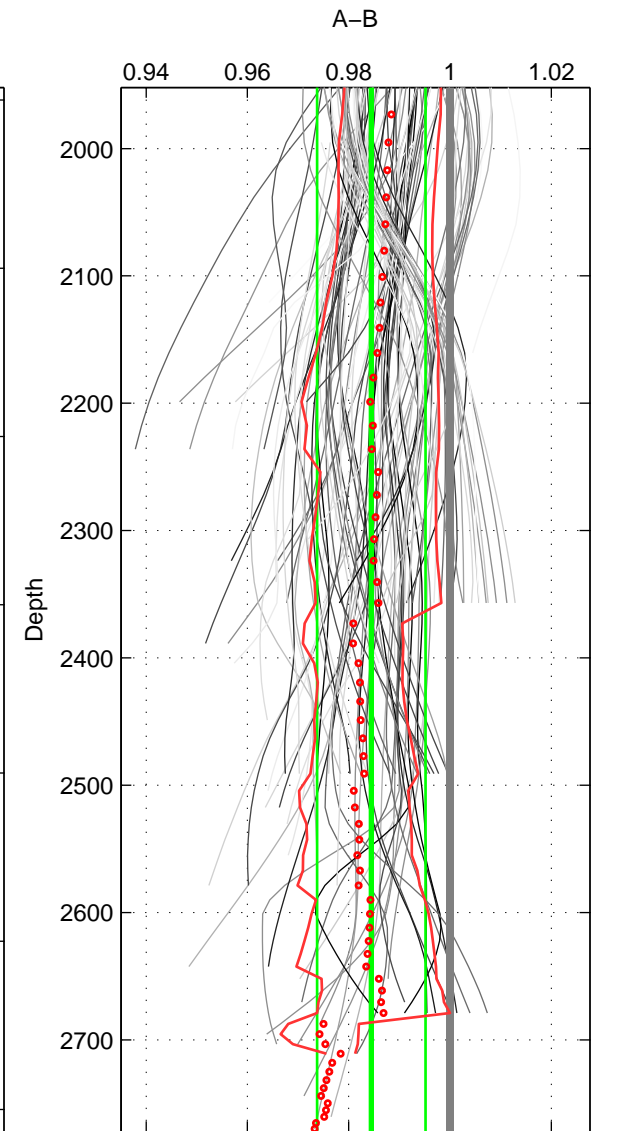

Cruise A (red). Date: Aug 1993 Cruisename: 251-33MW19930704.1

Cruise B (blue). Date: Jul 1990 Cruisename: 296-64TR19900714

*** "Favourite" values are means of spaces 1 2 3.

	Offset	O.StDev	Ratio	R.Stdev	Rating
SIGMA:	-4.341	1.602	0.984	0.006	4
THETA:	-4.650	2.162	0.983	0.008	4
DEPTH:	-4.232	2.950	0.984	0.011	4
FAV.:	-4.408	2.238	0.984	0.008	4

Profiles of A: 4
 Profiles of B: 32
 Diff profs : 100
 WMoffset (A-B): -4.3411
 WMoffset stdev: 1.6019
 WMratio (A/B): 0.98404
 WMratio stdev: 0.0058222

Quality (1-5): 4

Profiles of A: 4
 Profiles of B: 32
 Diff profs : 100
 WMoffset (A-B): -4.6497
 WMoffset stdev: 2.1623
 WMratio (A/B): 0.98293
 WMratio stdev: 0.0078172

Quality (1-5): 4

Profiles of A: 4
 Profiles of B: 32
 Diff profs : 100
 WMoffset (A-B): -4.2323
 WMoffset stdev: 2.9497
 WMratio (A/B): 0.98444
 WMratio stdev: 0.010702

Quality (1-5): 4