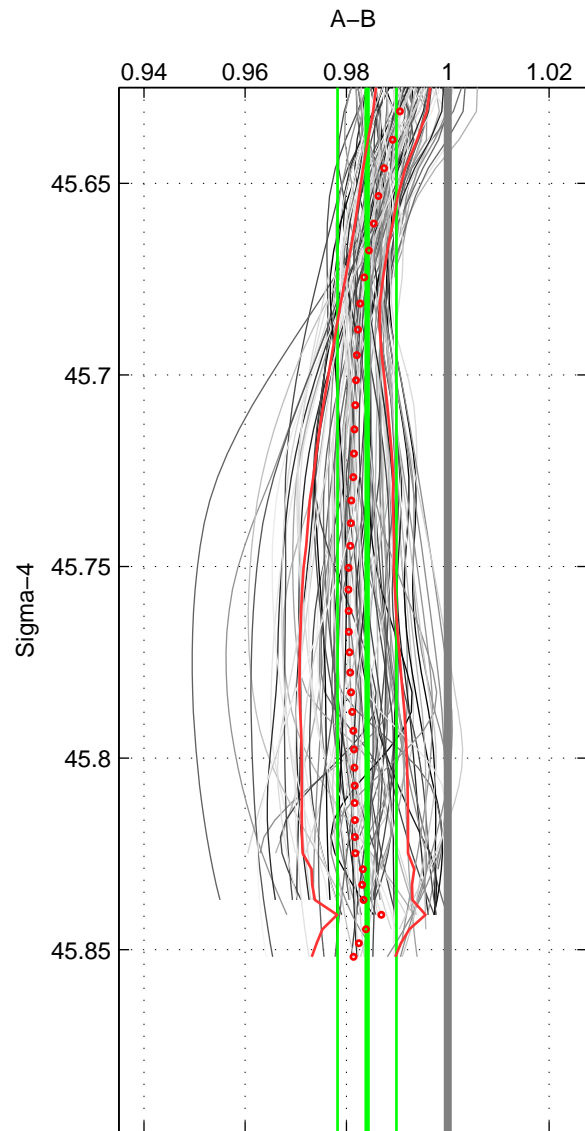

Cruise A (red). Date: Aug 1993 Cruisename: 251-33MW19930704.1

Cruise B (blue). Date: Jul 1990 Cruisename: 296-64TR19900714

*** "Favourite" values are means of spaces 1 2 3.

	Offset	O.StDev	Ratio	R.Stdev	Rating
SIGMA:	-4.341	1.602	0.984	0.006	4
THETA:	-4.650	2.162	0.983	0.008	4
DEPTH:	-4.232	2.950	0.984	0.011	4
FAV.:	-4.408	2.238	0.984	0.008	4

Profiles of A: 4
 Profiles of B: 32
 Diff profs : 100
 WMoffset (A-B): -4.3411
 WMoffset stdev: 1.6019
 WMratio (A/B): 0.98404
 WMratio stdev: 0.0058222

Quality (1-5): 4

Profiles of A: 4
 Profiles of B: 32
 Diff profs : 100
 WMoffset (A-B): -4.6497
 WMoffset stdev: 2.1623
 WMratio (A/B): 0.98293
 WMratio stdev: 0.0078172

Quality (1-5): 4

Profiles of A: 4
 Profiles of B: 32
 Diff profs : 100
 WMoffset (A-B): -4.2323
 WMoffset stdev: 2.9497
 WMratio (A/B): 0.98444
 WMratio stdev: 0.010702

Quality (1-5): 4