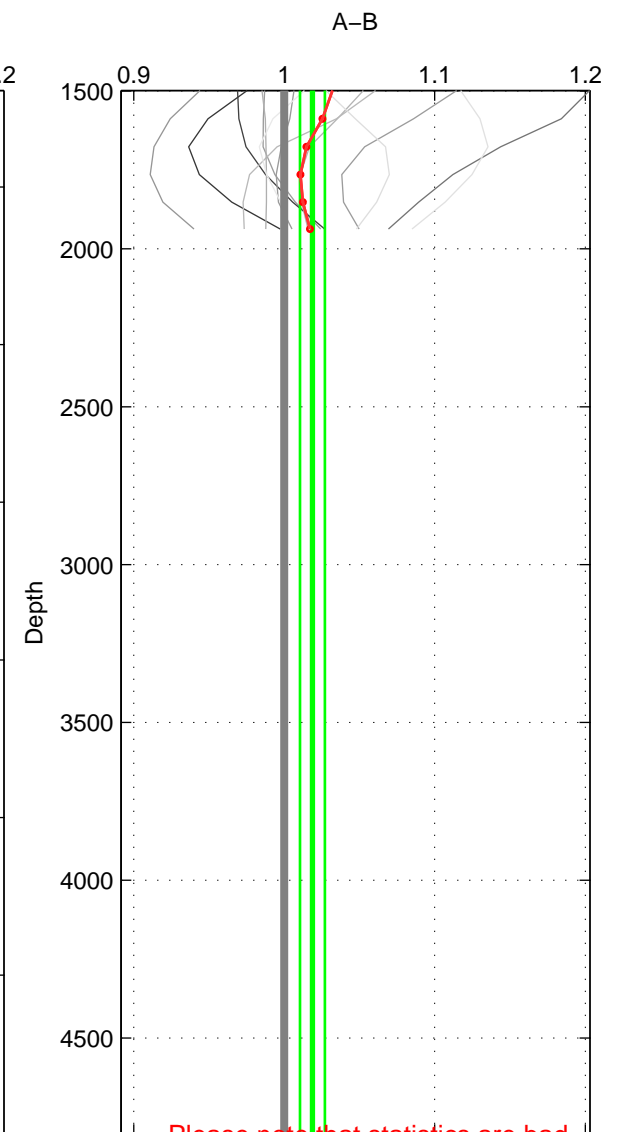

Cruise A (red). Date: Feb 2003 Cruisename: 660-49UF20030225

Cruise B (blue). Date: Jul 1998 Cruisename: 685-49UP19980703

*** "Favourite" values are those of space 1.

	Offset	O.StDev	Ratio	R.Stdev	Rating
SIGMA:	1.047	2.994	1.011	0.031	5
THETA:	1.819	3.266	1.020	0.035	4
DEPTH:	1.453	0.545	1.019	0.008	3
FAV.:	1.047	2.994	1.011	0.031	5

Profiles of A: 6
 Profiles of B: 7
 Diff profs : 16
 WMoffset (A-B): 1.0472
 WMoffset stdev: 2.9938
 WMratio (A/B): 1.0113
 WMratio stdev: 0.031126

Quality (1-5): 5

Profiles of A: 6
 Profiles of B: 7
 Diff profs : 16
 WMoffset (A-B): 1.8189
 WMoffset stdev: 3.2661
 WMratio (A/B): 1.0197
 WMratio stdev: 0.034725

Quality (1-5): 4

Profiles of A: 6
 Profiles of B: 7
 Diff profs : 16
 WMoffset (A-B): 1.4531
 WMoffset stdev: 0.54489
 WMratio (A/B): 1.0188
 WMratio stdev: 0.0082917

Quality (1-5): 3

Please note that statistics are bad.