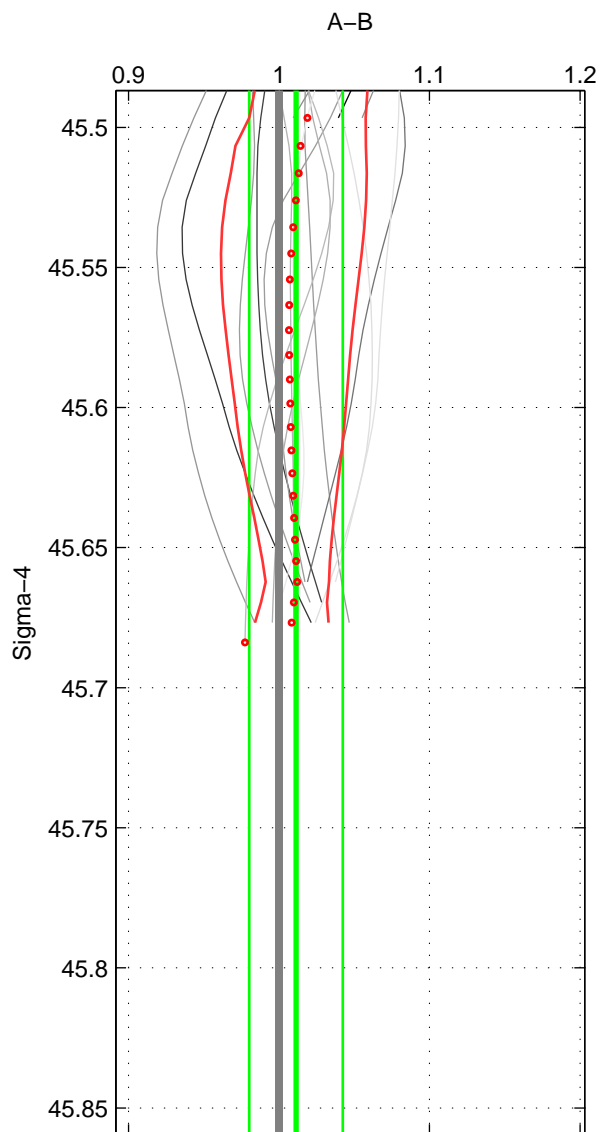

Cruise A (red). Date: Feb 2003 Cruisename: 660-49UF20030225

Cruise B (blue). Date: Jul 1998 Cruisename: 685-49UP19980703

*** "Favourite" values are those of space 1.

	Offset	O.StDev	Ratio	R.Stdev	Rating
SIGMA:	1.047	2.994	1.011	0.031	5
THETA:	1.819	3.266	1.020	0.035	4
DEPTH:	1.453	0.545	1.019	0.008	3
FAV.:	1.047	2.994	1.011	0.031	5

Profiles of A: 6
 Profiles of B: 7
 Diff profs : 16
 WMoffset (A-B): 1.0472
 WMoffset stdev: 2.9938
 WMratio (A/B): 1.0113
 WMratio stdev: 0.031126

Quality (1-5): 5

Profiles of A: 6
 Profiles of B: 7
 Diff profs : 16
 WMoffset (A-B): 1.8189
 WMoffset stdev: 3.2661
 WMratio (A/B): 1.0197
 WMratio stdev: 0.034725

Quality (1-5): 4

Profiles of A: 6
 Profiles of B: 7
 Diff profs : 16
 WMoffset (A-B): 1.4531
 WMoffset stdev: 0.54489
 WMratio (A/B): 1.0188
 WMratio stdev: 0.0082917

Quality (1-5): 3

Please note that statistics are bad.