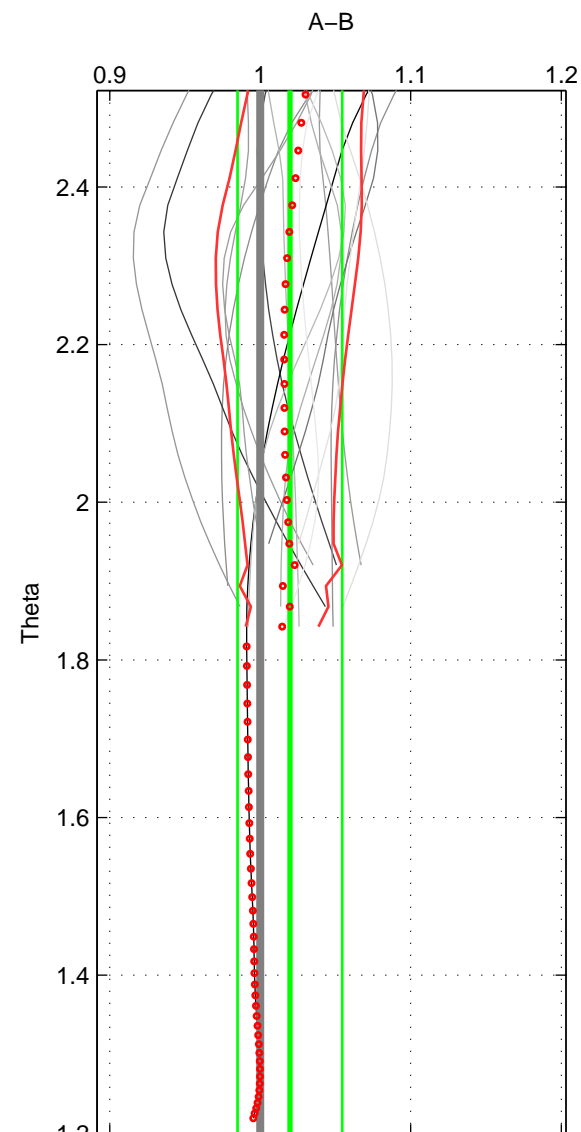

Cruise A (red). Date: Feb 2003 Cruisename: 660-49UF20030225

Cruise B (blue). Date: Jul 1998 Cruisename: 685-49UP19980703

*** "Favourite" values are those of space 1.

	Offset	O.StDev	Ratio	R.Stdev	Rating
SIGMA:	1.047	2.994	1.011	0.031	5
THETA:	1.819	3.266	1.020	0.035	4
DEPTH:	1.453	0.545	1.019	0.008	3
FAV.:	1.047	2.994	1.011	0.031	5

Profiles of A: 6
 Profiles of B: 7
 Diff profs : 16
 WMoffset (A-B): 1.0472
 WMoffset stdev: 2.9938
 WMratio (A/B): 1.0113
 WMratio stdev: 0.031126

Quality (1-5): 5

Profiles of A: 6
 Profiles of B: 7
 Diff profs : 16
 WMoffset (A-B): 1.8189
 WMoffset stdev: 3.2661
 WMratio (A/B): 1.0197
 WMratio stdev: 0.034725

Quality (1-5): 4

Profiles of A: 6
 Profiles of B: 7
 Diff profs : 16
 WMoffset (A-B): 1.4531
 WMoffset stdev: 0.54489
 WMratio (A/B): 1.0188
 WMratio stdev: 0.0082917

Quality (1-5): 3

Please note that statistics are bad.