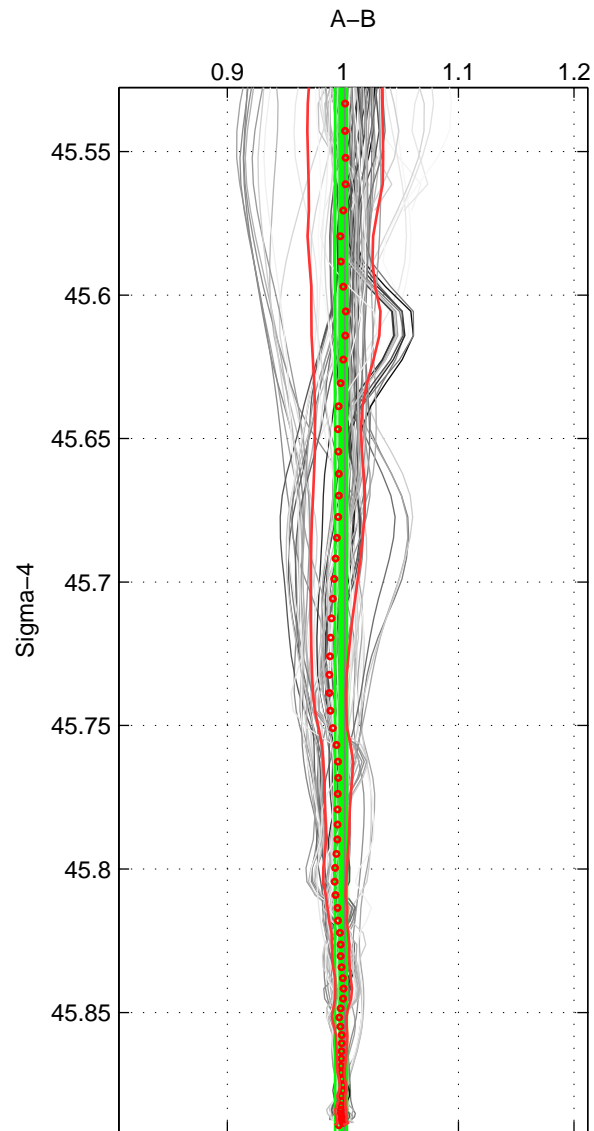

Cruise A (red). Date: Jun 2005 Cruisename: 605-49NZ20050525

Cruise B (blue). Date: Aug 2012 Cruisename: 627-49RY20120726

\*\*\* "Favourite" values are means of spaces 1 2 3.

|        | Offset | O.StDev | Ratio | R.Stdev | Rating |
|--------|--------|---------|-------|---------|--------|
| SIGMA: | -0.238 | 0.800   | 0.998 | 0.005   | 5      |
| THETA: | 0.673  | 0.710   | 1.005 | 0.004   | 5      |
| DEPTH: | 0.470  | 1.374   | 1.004 | 0.008   | 5      |
| FAV. : | 0.302  | 0.961   | 1.002 | 0.006   | 5      |

Profiles of A: 15  
 Profiles of B: 10  
 Diff profs : 100  
 WMoffset (A-B): -0.23849  
 WMoffset stdev: 0.80039  
 WMratio (A/B): 0.99846  
 WMratio stdev: 0.0050488

Quality (1-5): 5

Profiles of A: 15  
 Profiles of B: 10  
 Diff profs : 100  
 WMoffset (A-B): 0.67334  
 WMoffset stdev: 0.71029  
 WMratio (A/B): 1.0048  
 WMratio stdev: 0.0043272

Quality (1-5): 5

Profiles of A: 15  
 Profiles of B: 10  
 Diff profs : 100  
 WMoffset (A-B): 0.4704  
 WMoffset stdev: 1.3738  
 WMratio (A/B): 1.0036  
 WMratio stdev: 0.0084197

Quality (1-5): 5