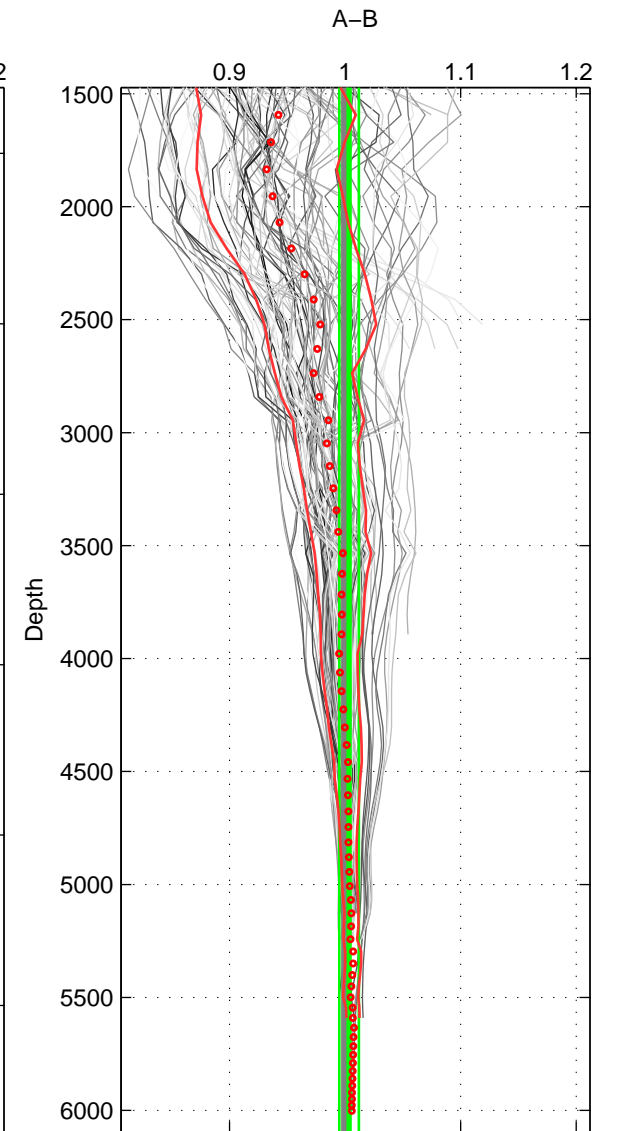

Cruise A (red). Date: Jun 2005 Cruisename: 605-49NZ20050525

Cruise B (blue). Date: Aug 2012 Cruisename: 627-49RY20120726

\*\*\* "Favourite" values are means of spaces 1 2 3.

|        | Offset | O.StDev | Ratio | R.Stdev | Rating |
|--------|--------|---------|-------|---------|--------|
| SIGMA: | -0.238 | 0.800   | 0.998 | 0.005   | 5      |
| THETA: | 0.673  | 0.710   | 1.005 | 0.004   | 5      |
| DEPTH: | 0.470  | 1.374   | 1.004 | 0.008   | 5      |
| FAV. : | 0.302  | 0.961   | 1.002 | 0.006   | 5      |

Profiles of A: 15  
 Profiles of B: 10  
 Diff profs : 100  
 WMoffset (A-B): -0.23849  
 WMoffset stdev: 0.80039  
 WMratio (A/B): 0.99846  
 WMratio stdev: 0.0050488

Quality (1-5): 5

Profiles of A: 15  
 Profiles of B: 10  
 Diff profs : 100  
 WMoffset (A-B): 0.67334  
 WMoffset stdev: 0.71029  
 WMratio (A/B): 1.0048  
 WMratio stdev: 0.0043272

Quality (1-5): 5

Profiles of A: 15  
 Profiles of B: 10  
 Diff profs : 100  
 WMoffset (A-B): 0.4704  
 WMoffset stdev: 1.3738  
 WMratio (A/B): 1.0036  
 WMratio stdev: 0.0084197

Quality (1-5): 5