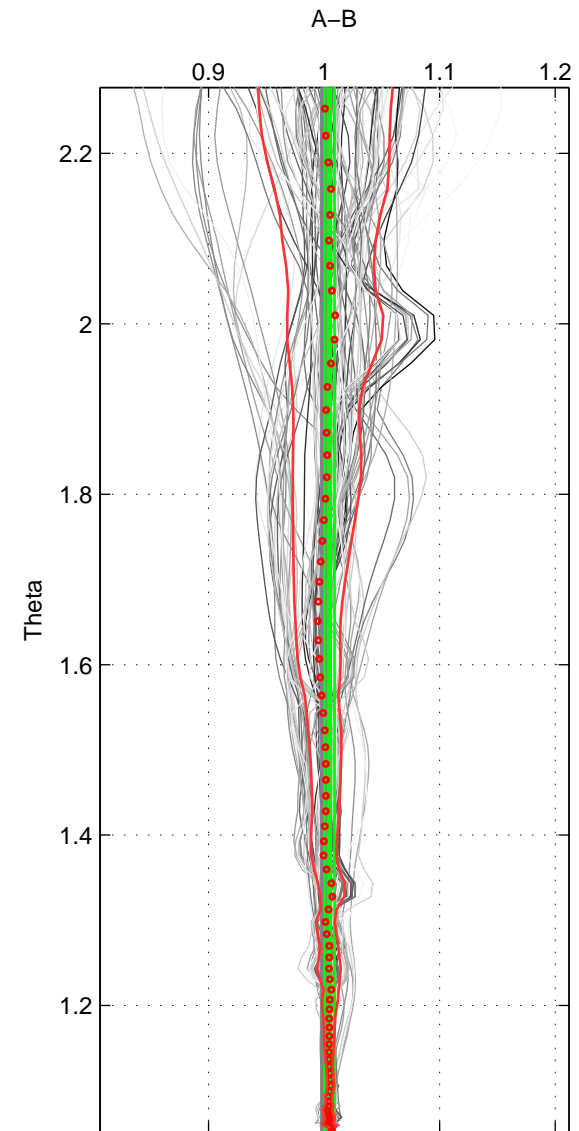

Cruise A (red). Date: Jun 2005 Cruisename: 605-49NZ20050525

Cruise B (blue). Date: Aug 2012 Cruisename: 627-49RY20120726

\*\*\* "Favourite" values are means of spaces 1 2 3.

|        | Offset | O.StDev | Ratio | R.Stdev | Rating |
|--------|--------|---------|-------|---------|--------|
| SIGMA: | -0.238 | 0.800   | 0.998 | 0.005   | 5      |
| THETA: | 0.673  | 0.710   | 1.005 | 0.004   | 5      |
| DEPTH: | 0.470  | 1.374   | 1.004 | 0.008   | 5      |
| FAV. : | 0.302  | 0.961   | 1.002 | 0.006   | 5      |

Profiles of A: 15  
 Profiles of B: 10  
 Diff profs : 100  
 WMoffset (A-B): -0.23849  
 WMoffset stdev: 0.80039  
 WMratio (A/B): 0.99846  
 WMratio stdev: 0.0050488

Quality (1-5): 5

Profiles of A: 15  
 Profiles of B: 10  
 Diff profs : 100  
 WMoffset (A-B): 0.67334  
 WMoffset stdev: 0.71029  
 WMratio (A/B): 1.0048  
 WMratio stdev: 0.0043272

Quality (1-5): 5

Profiles of A: 15  
 Profiles of B: 10  
 Diff profs : 100  
 WMoffset (A-B): 0.4704  
 WMoffset stdev: 1.3738  
 WMratio (A/B): 1.0036  
 WMratio stdev: 0.0084197

Quality (1-5): 5