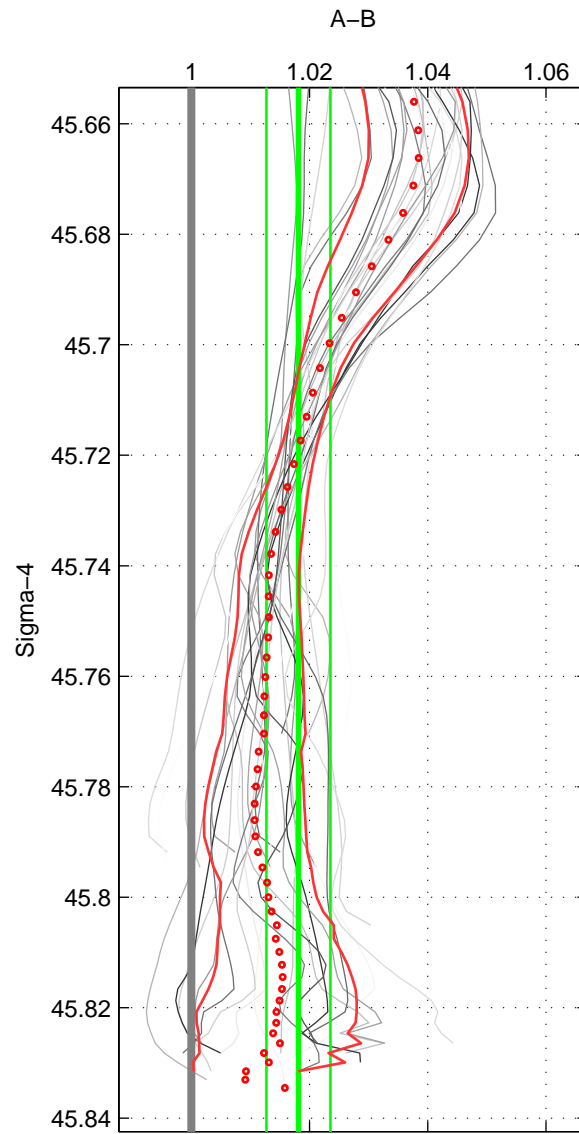

Cruise A (red). Date: Jul 2001 Cruisename: 161-06MT20010717

Cruise B (blue). Date: Jul 1990 Cruisename: 295-64TR19900701

\*\*\* "Favourite" values are means of spaces 1 2 3.

	Offset	O.StDev	Ratio	R.Stdev	Rating
SIGMA:	4.899	1.454	1.018	0.005	4
THETA:	4.865	1.961	1.018	0.007	4
DEPTH:	4.715	2.266	1.018	0.008	4
FAV.:	4.826	1.894	1.018	0.007	4

Profiles of A: 7  
 Profiles of B: 9  
 Diff profs : 29  
 WMoffset (A-B): 4.899  
 WMoffset stdev: 1.4541  
 WMratio (A/B): 1.0181  
 WMratio stdev: 0.0054133

Quality (1-5): 4

Profiles of A: 7  
 Profiles of B: 9  
 Diff profs : 29  
 WMoffset (A-B): 4.8646  
 WMoffset stdev: 1.9614  
 WMratio (A/B): 1.018  
 WMratio stdev: 0.0072938

Quality (1-5): 4

Profiles of A: 7  
 Profiles of B: 9  
 Diff profs : 29  
 WMoffset (A-B): 4.7151  
 WMoffset stdev: 2.266  
 WMratio (A/B): 1.0175  
 WMratio stdev: 0.0084735

Quality (1-5): 4