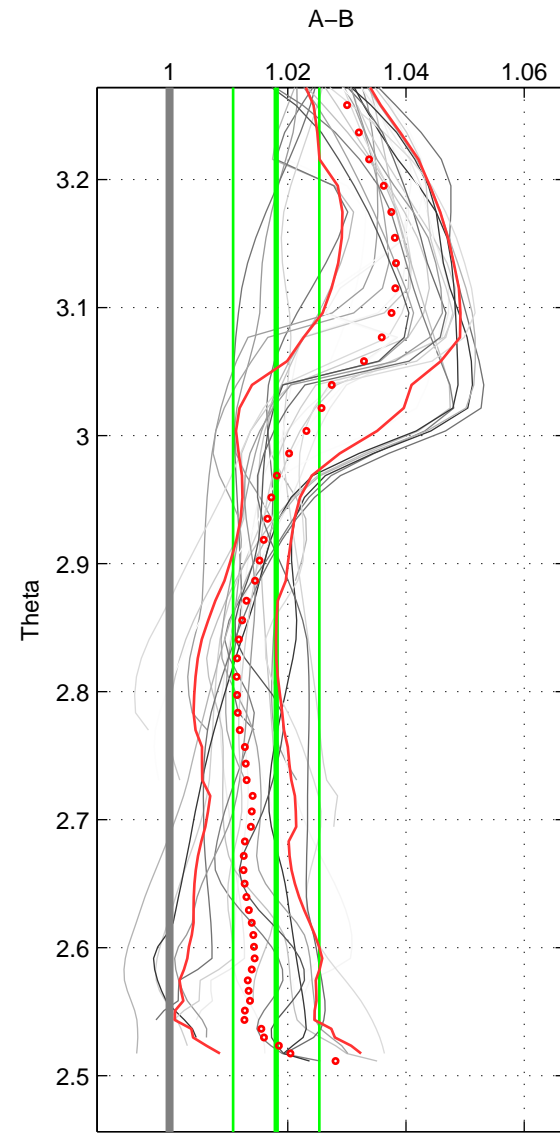

Cruise A (red). Date: Jul 2001 Cruisename: 161-06MT20010717

Cruise B (blue). Date: Jul 1990 Cruisename: 295-64TR19900701

\*\*\* "Favourite" values are means of spaces 1 2 3.

	Offset	O.StDev	Ratio	R.Stdev	Rating
SIGMA:	4.899	1.454	1.018	0.005	4
THETA:	4.865	1.961	1.018	0.007	4
DEPTH:	4.715	2.266	1.018	0.008	4
FAV.:	4.826	1.894	1.018	0.007	4

Profiles of A: 7  
 Profiles of B: 9  
 Diff profs : 29  
 WMoffset (A-B): 4.899  
 WMoffset stdev: 1.4541  
 WMratio (A/B): 1.0181  
 WMratio stdev: 0.0054133

Quality (1-5): 4

Profiles of A: 7  
 Profiles of B: 9  
 Diff profs : 29  
 WMoffset (A-B): 4.8646  
 WMoffset stdev: 1.9614  
 WMratio (A/B): 1.018  
 WMratio stdev: 0.0072938

Quality (1-5): 4

Profiles of A: 7  
 Profiles of B: 9  
 Diff profs : 29  
 WMoffset (A-B): 4.7151  
 WMoffset stdev: 2.266  
 WMratio (A/B): 1.0175  
 WMratio stdev: 0.0084735

Quality (1-5): 4