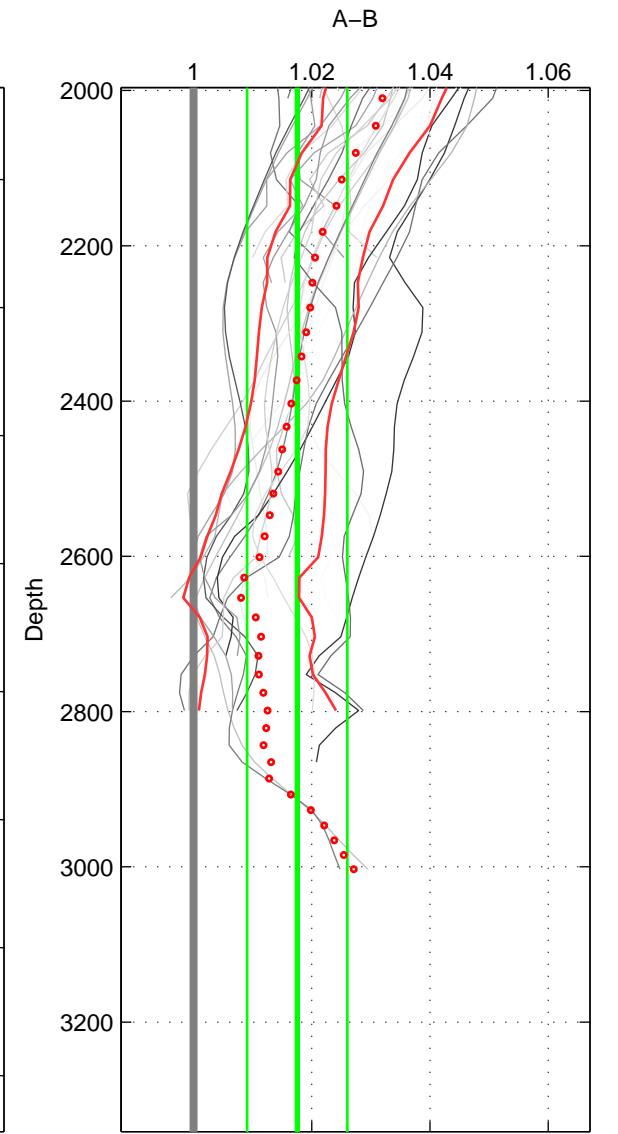

Cruise A (red). Date: Jul 2001 Cruisename: 161-06MT20010717

Cruise B (blue). Date: Jul 1990 Cruisename: 295-64TR19900701

\*\*\* "Favourite" values are means of spaces 1 2 3.

	Offset	O.StDev	Ratio	R.Stdev	Rating
SIGMA:	4.899	1.454	1.018	0.005	4
THETA:	4.865	1.961	1.018	0.007	4
DEPTH:	4.715	2.266	1.018	0.008	4
FAV.:	4.826	1.894	1.018	0.007	4

Profiles of A: 7  
 Profiles of B: 9  
 Diff profs : 29  
 WMoffset (A-B): 4.899  
 WMoffset stdev: 1.4541  
 WMratio (A/B): 1.0181  
 WMratio stdev: 0.0054133

Quality (1-5): 4

Profiles of A: 7  
 Profiles of B: 9  
 Diff profs : 29  
 WMoffset (A-B): 4.8646  
 WMoffset stdev: 1.9614  
 WMratio (A/B): 1.018  
 WMratio stdev: 0.0072938

Quality (1-5): 4

Profiles of A: 7  
 Profiles of B: 9  
 Diff profs : 29  
 WMoffset (A-B): 4.7151  
 WMoffset stdev: 2.266  
 WMratio (A/B): 1.0175  
 WMratio stdev: 0.0084735

Quality (1-5): 4