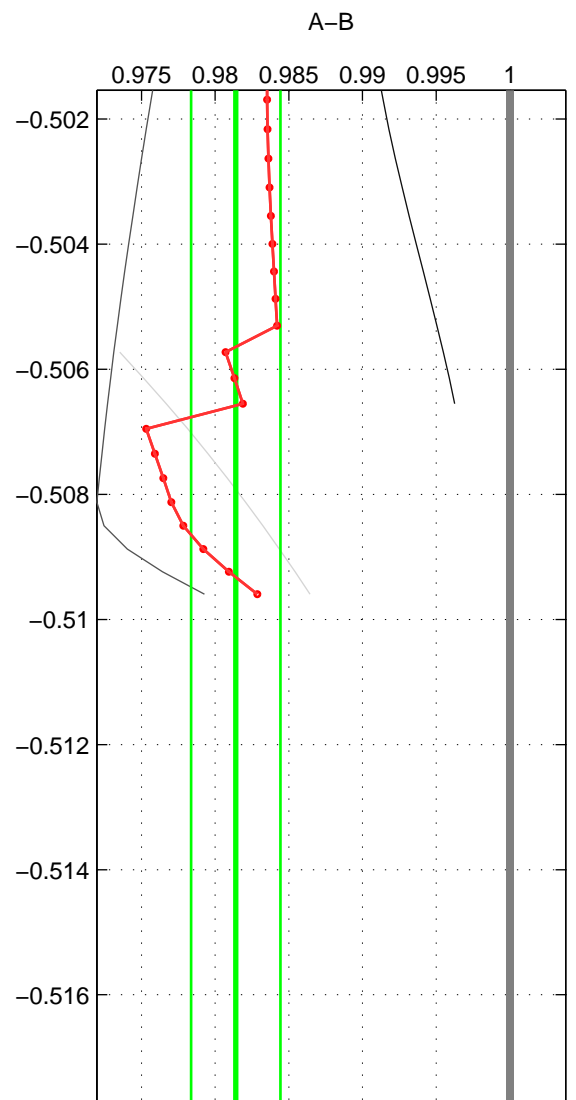

Cruise A (red). Date: Sep 2003 Cruisename: 54-32H120030911

Cruise B (blue). Date: Sep 2005 Cruisename: 110-77DN20050819

*** "Favourite" values are means of spaces 1 2 3.

	Offset	O.StDev	Ratio	R.Stdev	Rating
SIGMA:	-4.925	0.419	0.983	0.001	2
THETA:	-5.417	0.877	0.981	0.003	2
DEPTH:	-3.651	1.826	0.987	0.006	2
FAV. :	-4.664	1.041	0.984	0.004	2

Please note that statistics are bad.

Profiles of A: 1
 Profiles of B: 3
 Diff profs : 3
 WMoffset (A-B): -4.9247
 WMoffset stdev: 0.41934
 WMratio (A/B): 0.98307
 WMratio stdev: 0.0014929

Quality (1-5): 2

Please note that statistics are bad.

Profiles of A: 1
 Profiles of B: 3
 Diff profs : 3
 WMoffset (A-B): -5.4167
 WMoffset stdev: 0.87673
 WMratio (A/B): 0.9814
 WMratio stdev: 0.0030326

Quality (1-5): 2

Please note that statistics are bad.

Profiles of A: 2
 Profiles of B: 3
 Diff profs : 6
 WMoffset (A-B): -3.6512
 WMoffset stdev: 1.8264
 WMratio (A/B): 0.98745
 WMratio stdev: 0.0063201

Quality (1-5): 2