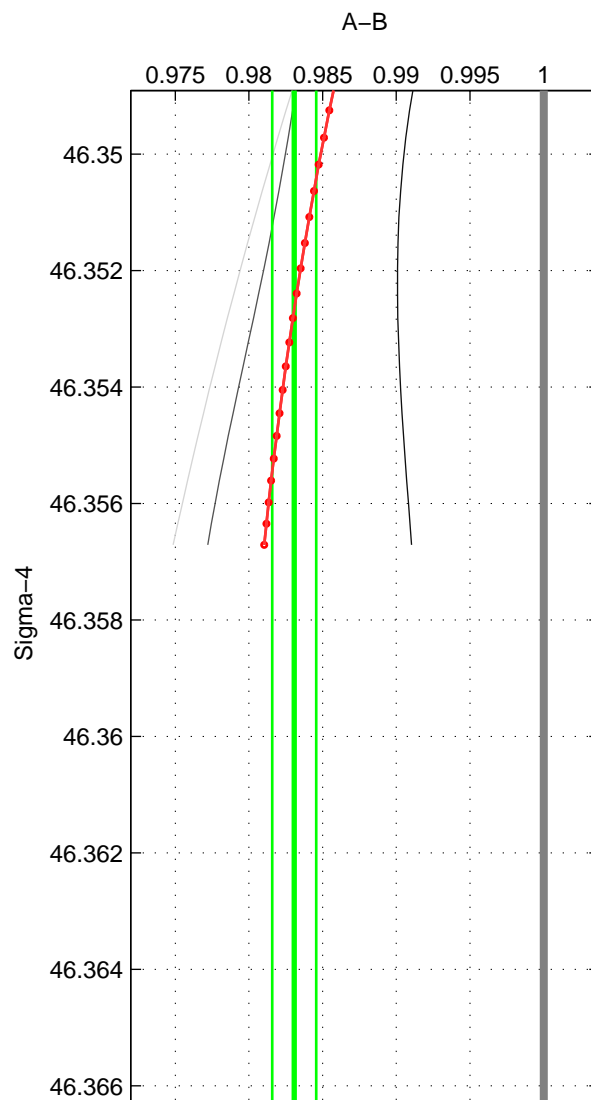

Cruise A (red). Date: Sep 2003 Cruisename: 54-32H120030911

Cruise B (blue). Date: Sep 2005 Cruisename: 110-77DN20050819

*** "Favourite" values are means of spaces 1 2 3.

	Offset	O.StDev	Ratio	R.Stdev	Rating
SIGMA:	-4.925	0.419	0.983	0.001	2
THETA:	-5.417	0.877	0.981	0.003	2
DEPTH:	-3.651	1.826	0.987	0.006	2
FAV. :	-4.664	1.041	0.984	0.004	2

Please note that statistics are bad.

Profiles of A: 1
 Profiles of B: 3
 Diff profs : 3
 WMoffset (A-B): -4.9247
 WMoffset stdev: 0.41934
 WMratio (A/B): 0.98307
 WMratio stdev: 0.0014929

Quality (1-5): 2

Please note that statistics are bad.

Profiles of A: 1
 Profiles of B: 3
 Diff profs : 3
 WMoffset (A-B): -5.4167
 WMoffset stdev: 0.87673
 WMratio (A/B): 0.9814
 WMratio stdev: 0.0030326

Quality (1-5): 2

Please note that statistics are bad.

Profiles of A: 2
 Profiles of B: 3
 Diff profs : 6
 WMoffset (A-B): -3.6512
 WMoffset stdev: 1.8264
 WMratio (A/B): 0.98745
 WMratio stdev: 0.0063201

Quality (1-5): 2