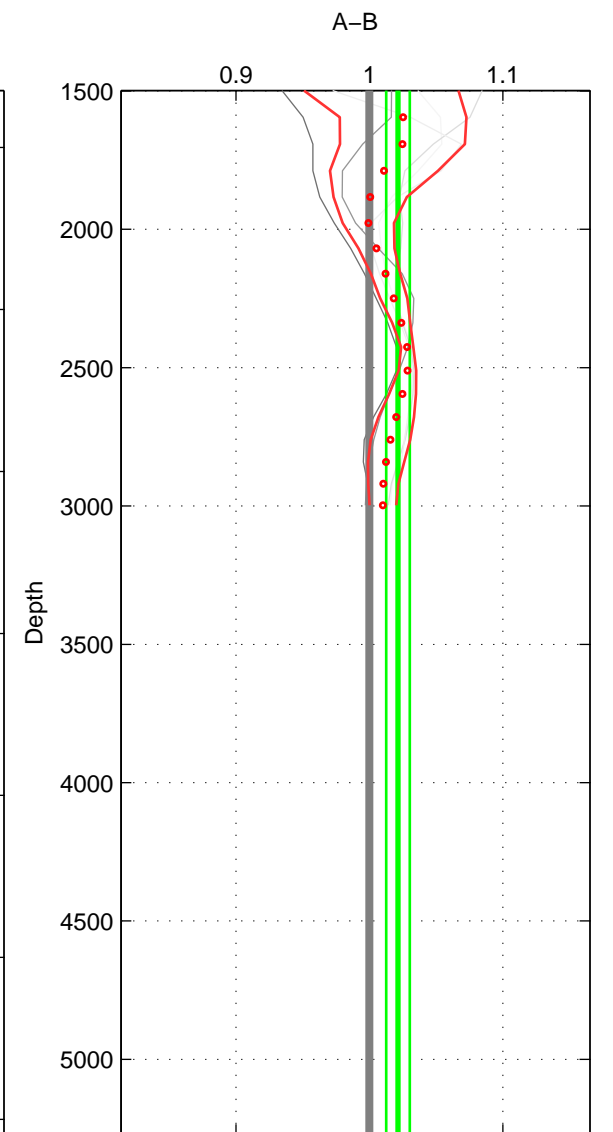

Cruise A (red). Date: Nov 1995 Cruisename: 625-49RY19951115

Cruise B (blue). Date: Jan 1997 Cruisename: 680-49UP19970121

\*\*\* "Favourite" values are means of spaces 1 2 3.

	Offset	O.StDev	Ratio	R.Stdev	Rating
SIGMA:	0.366	0.781	1.004	0.005	2
THETA:	0.292	0.521	1.002	0.004	2
DEPTH:	2.702	1.145	1.021	0.009	2
FAV.:	1.120	0.816	1.009	0.006	2

Profiles of A: 5  
 Profiles of B: 1  
 Diff profs : 5  
 WMoffset (A-B): 0.36579  
 WMoffset stdev: 0.78074  
 WMratio (A/B): 1.0037  
 WMratio stdev: 0.0052772

Quality (1-5): 2

Profiles of A: 5  
 Profiles of B: 1  
 Diff profs : 5  
 WMoffset (A-B): 0.29192  
 WMoffset stdev: 0.5207  
 WMratio (A/B): 1.002  
 WMratio stdev: 0.0036449

Quality (1-5): 2

Profiles of A: 5  
 Profiles of B: 1  
 Diff profs : 5  
 WMoffset (A-B): 2.702  
 WMoffset stdev: 1.1455  
 WMratio (A/B): 1.0214  
 WMratio stdev: 0.0088818

Quality (1-5): 2