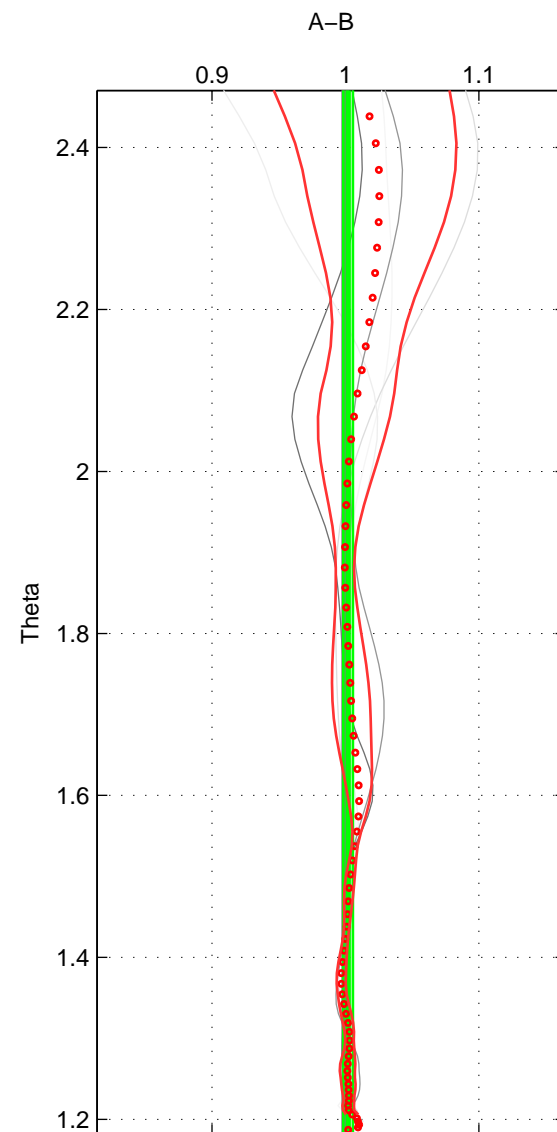

Cruise A (red). Date: Nov 1995 Cruisename: 625-49RY19951115

Cruise B (blue). Date: Jan 1997 Cruisename: 680-49UP19970121

\*\*\* "Favourite" values are means of spaces 1 2 3.

	Offset	O.StDev	Ratio	R.Stdev	Rating
SIGMA:	0.366	0.781	1.004	0.005	2
THETA:	0.292	0.521	1.002	0.004	2
DEPTH:	2.702	1.145	1.021	0.009	2
FAV.:	1.120	0.816	1.009	0.006	2

Profiles of A: 5  
 Profiles of B: 1  
 Diff profs : 5  
 WMoffset (A-B): 0.36579  
 WMoffset stdev: 0.78074  
 WMratio (A/B): 1.0037  
 WMratio stdev: 0.0052772

Quality (1-5): 2

Profiles of A: 5  
 Profiles of B: 1  
 Diff profs : 5  
 WMoffset (A-B): 0.29192  
 WMoffset stdev: 0.5207  
 WMratio (A/B): 1.002  
 WMratio stdev: 0.0036449

Quality (1-5): 2

Profiles of A: 5  
 Profiles of B: 1  
 Diff profs : 5  
 WMoffset (A-B): 2.702  
 WMoffset stdev: 1.1455  
 WMratio (A/B): 1.0214  
 WMratio stdev: 0.0088818

Quality (1-5): 2