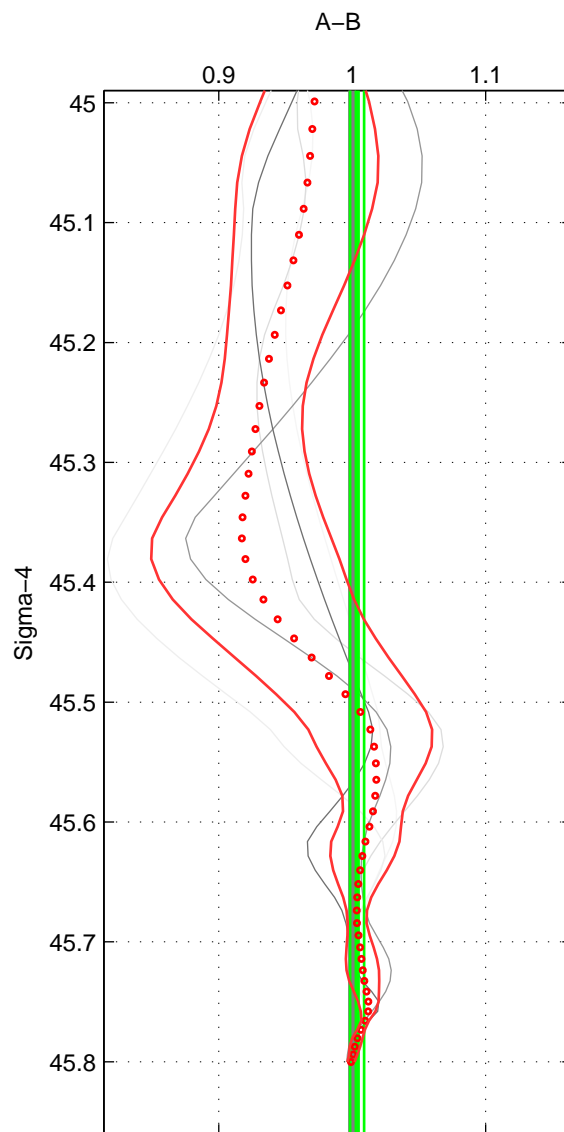

Cruise A (red). Date: Nov 1995 Cruisename: 625-49RY19951115

Cruise B (blue). Date: Jan 1997 Cruisename: 680-49UP19970121

\*\*\* "Favourite" values are means of spaces 1 2 3.

	Offset	O.StDev	Ratio	R.Stdev	Rating
SIGMA:	0.366	0.781	1.004	0.005	2
THETA:	0.292	0.521	1.002	0.004	2
DEPTH:	2.702	1.145	1.021	0.009	2
FAV.:	1.120	0.816	1.009	0.006	2

Profiles of A: 5  
 Profiles of B: 1  
 Diff profs : 5  
 WMoffset (A-B): 0.36579  
 WMoffset stdev: 0.78074  
 WMratio (A/B): 1.0037  
 WMratio stdev: 0.0052772

Quality (1-5): 2

Profiles of A: 5  
 Profiles of B: 1  
 Diff profs : 5  
 WMoffset (A-B): 0.29192  
 WMoffset stdev: 0.5207  
 WMratio (A/B): 1.002  
 WMratio stdev: 0.0036449

Quality (1-5): 2

Profiles of A: 5  
 Profiles of B: 1  
 Diff profs : 5  
 WMoffset (A-B): 2.702  
 WMoffset stdev: 1.1455  
 WMratio (A/B): 1.0214  
 WMratio stdev: 0.0088818

Quality (1-5): 2