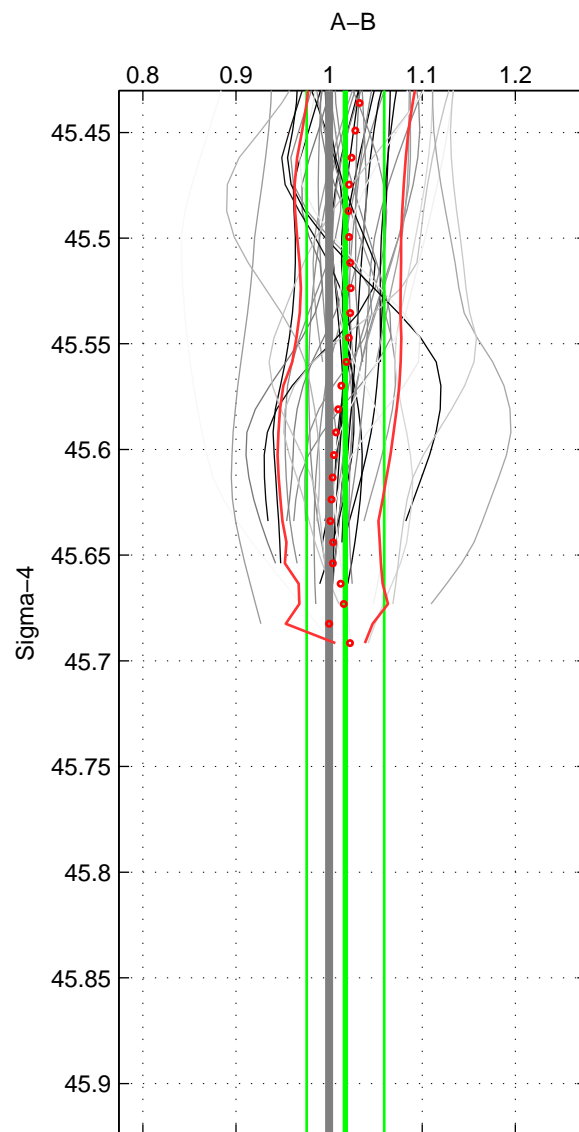

Cruise A (red). Date: Jul 2004 Cruisename: 666-49UF20040616

Cruise B (blue). Date: Oct 1998 Cruisename: 686-49UP19980916

*** "Favourite" values are those of space 2.

	Offset	O.StDev	Ratio	R.Stdev	Rating
SIGMA:	1.481	3.167	1.017	0.042	4
THETA:	1.597	3.690	1.021	0.060	5
DEPTH:	-0.520	1.403	0.986	0.013	3
FAV.:	1.597	3.690	1.021	0.060	5

Profiles of A: 26
 Profiles of B: 23
 Diff profs : 43
 WMoffset (A-B): 1.4815
 WMoffset stdev: 3.1666
 WMratio (A/B): 1.0175
 WMratio stdev: 0.041672

Quality (1-5): 4

Profiles of A: 26
 Profiles of B: 23
 Diff profs : 43
 WMoffset (A-B): 1.5974
 WMoffset stdev: 3.6898
 WMratio (A/B): 1.021
 WMratio stdev: 0.060466

Quality (1-5): 5

Profiles of A: 26
 Profiles of B: 23
 Diff profs : 43
 WMoffset (A-B): -0.51962
 WMoffset stdev: 1.4032
 WMratio (A/B): 0.98577
 WMratio stdev: 0.013082

Quality (1-5): 3

Please note that statistics are bad.