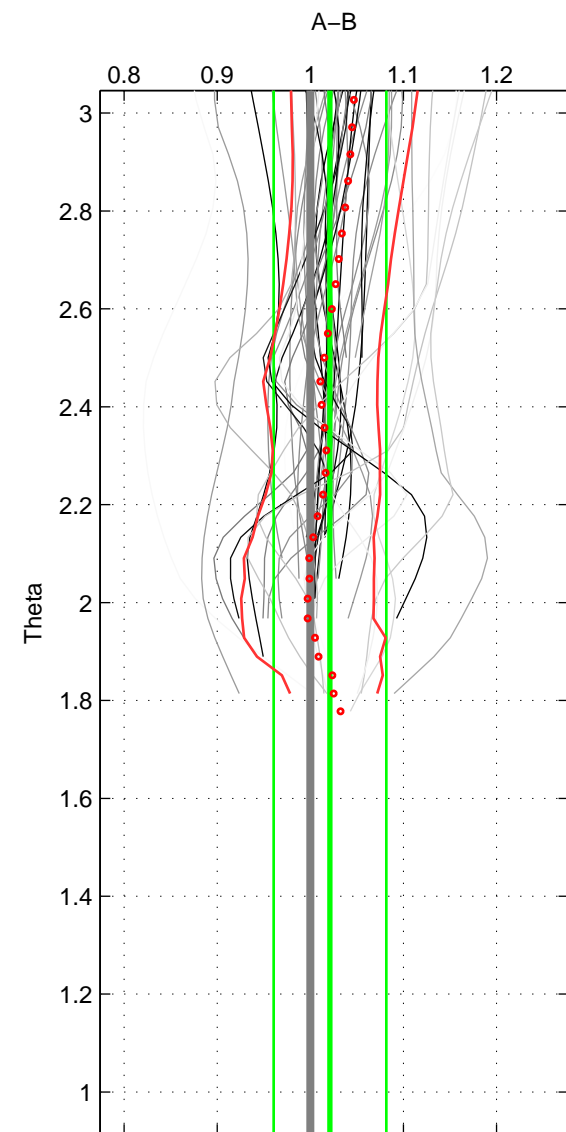

Cruise A (red). Date: Jul 2004 Cruisename: 666-49UF20040616

Cruise B (blue). Date: Oct 1998 Cruisename: 686-49UP19980916

*** "Favourite" values are those of space 2.

	Offset	O.StDev	Ratio	R.Stdev	Rating
SIGMA:	1.481	3.167	1.017	0.042	4
THETA:	1.597	3.690	1.021	0.060	5
DEPTH:	-0.520	1.403	0.986	0.013	3
FAV.:	1.597	3.690	1.021	0.060	5

Profiles of A: 26
 Profiles of B: 23
 Diff profs : 43
 WMoffset (A-B): 1.4815
 WMoffset stdev: 3.1666
 WMratio (A/B): 1.0175
 WMratio stdev: 0.041672

Quality (1-5): 4

Profiles of A: 26
 Profiles of B: 23
 Diff profs : 43
 WMoffset (A-B): 1.5974
 WMoffset stdev: 3.6898
 WMratio (A/B): 1.021
 WMratio stdev: 0.060466

Quality (1-5): 5

Profiles of A: 26
 Profiles of B: 23
 Diff profs : 43
 WMoffset (A-B): -0.51962
 WMoffset stdev: 1.4032
 WMratio (A/B): 0.98577
 WMratio stdev: 0.013082

Quality (1-5): 3

Please note that statistics are bad.