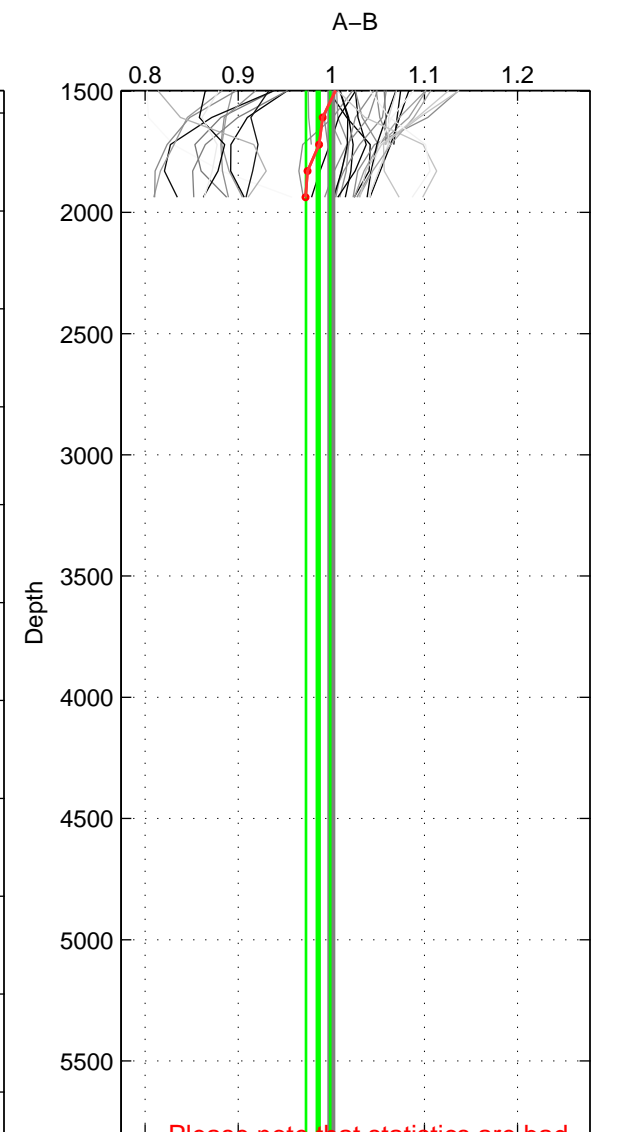

Cruise A (red). Date: Jul 2004 Cruisename: 666-49UF20040616

Cruise B (blue). Date: Oct 1998 Cruisename: 686-49UP19980916

*** "Favourite" values are those of space 2.

	Offset	O.StDev	Ratio	R.Stdev	Rating
SIGMA:	1.481	3.167	1.017	0.042	4
THETA:	1.597	3.690	1.021	0.060	5
DEPTH:	-0.520	1.403	0.986	0.013	3
FAV.:	1.597	3.690	1.021	0.060	5

Profiles of A: 26
 Profiles of B: 23
 Diff profs : 43
 WMoffset (A-B): 1.4815
 WMoffset stdev: 3.1666
 WMratio (A/B): 1.0175
 WMratio stdev: 0.041672

Quality (1-5): 4

Profiles of A: 26
 Profiles of B: 23
 Diff profs : 43
 WMoffset (A-B): 1.5974
 WMoffset stdev: 3.6898
 WMratio (A/B): 1.021
 WMratio stdev: 0.060466

Quality (1-5): 5

Profiles of A: 26
 Profiles of B: 23
 Diff profs : 43
 WMoffset (A-B): -0.51962
 WMoffset stdev: 1.4032
 WMratio (A/B): 0.98577
 WMratio stdev: 0.013082

Quality (1-5): 3

Please note that statistics are bad.