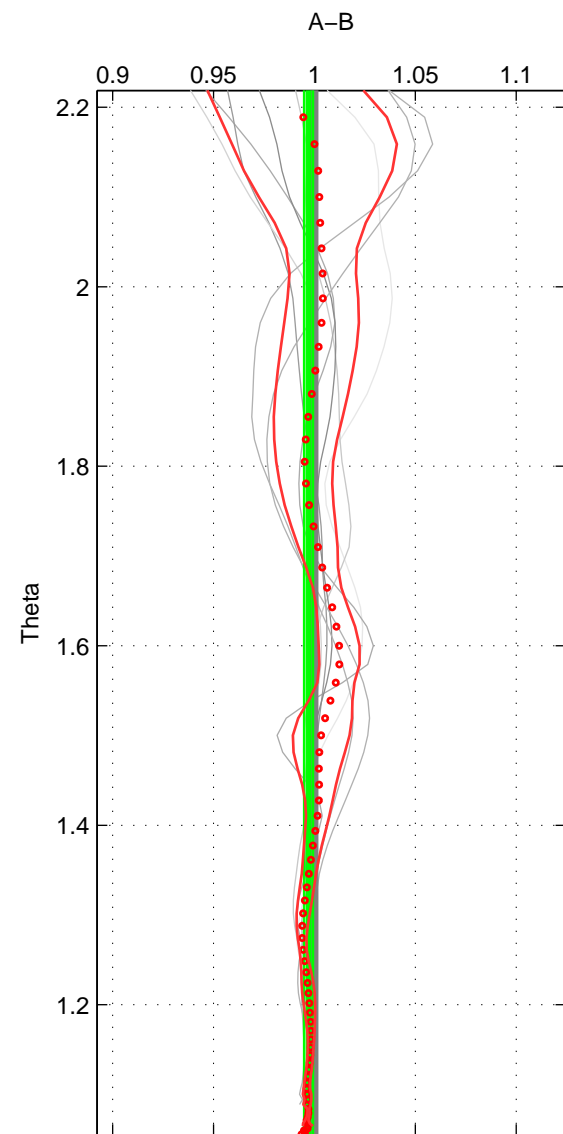

Cruise A (red). Date: Sep 2001 Cruisename: 556-49HG20010813

Cruise B (blue). Date: Aug 2007 Cruisename: 611-49NZ20070724

\*\*\* "Favourite" values are means of spaces 1 2 3.

	Offset	O.StDev	Ratio	R.Stdev	Rating
SIGMA:	-0.280	0.364	0.998	0.003	5
THETA:	-0.381	0.338	0.997	0.002	5
DEPTH:	-0.440	0.916	0.998	0.006	5
FAV.:	-0.367	0.539	0.997	0.004	5

Profiles of A: 3  
 Profiles of B: 7  
 Diff profs : 8  
 WMoffset (A-B): -0.28036  
 WMoffset stdev: 0.36437  
 WMratio (A/B): 0.99755  
 WMratio stdev: 0.0025661

Quality (1-5): 5

Profiles of A: 3  
 Profiles of B: 7  
 Diff profs : 8  
 WMoffset (A-B): -0.38066  
 WMoffset stdev: 0.33808  
 WMratio (A/B): 0.99712  
 WMratio stdev: 0.0021673

Quality (1-5): 5

Profiles of A: 3  
 Profiles of B: 7  
 Diff profs : 8  
 WMoffset (A-B): -0.44028  
 WMoffset stdev: 0.91565  
 WMratio (A/B): 0.99773  
 WMratio stdev: 0.0058526

Quality (1-5): 5