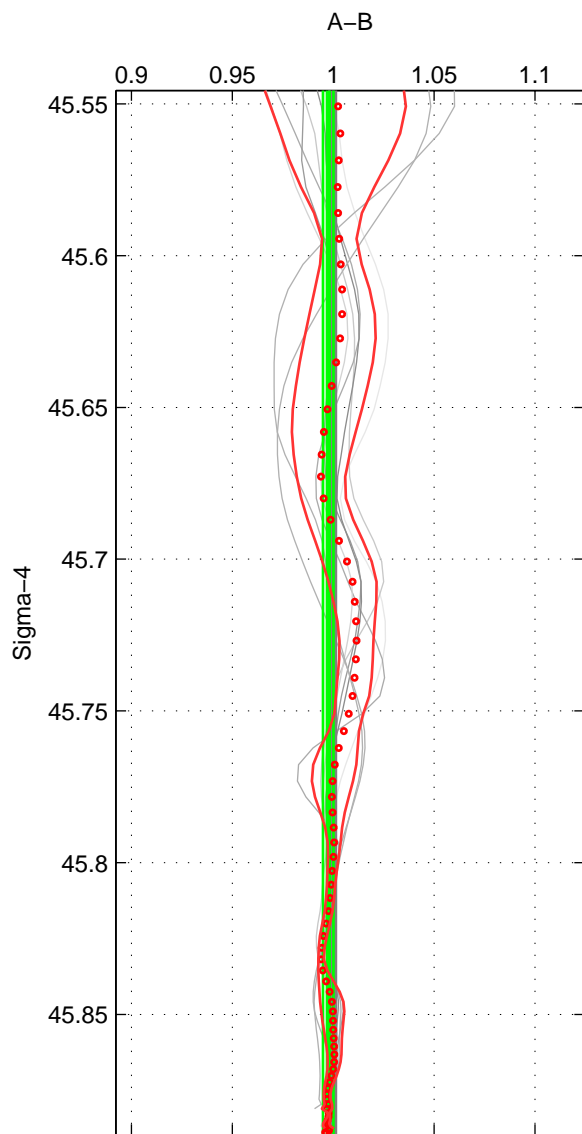

Cruise A (red). Date: Sep 2001 Cruisename: 556-49HG20010813

Cruise B (blue). Date: Aug 2007 Cruisename: 611-49NZ20070724

\*\*\* "Favourite" values are means of spaces 1 2 3.

	Offset	O.StDev	Ratio	R.Stdev	Rating
SIGMA:	-0.280	0.364	0.998	0.003	5
THETA:	-0.381	0.338	0.997	0.002	5
DEPTH:	-0.440	0.916	0.998	0.006	5
FAV.:	-0.367	0.539	0.997	0.004	5

Profiles of A: 3  
 Profiles of B: 7  
 Diff profs : 8  
 WMoffset (A-B): -0.28036  
 WMoffset stdev: 0.36437  
 WMratio (A/B): 0.99755  
 WMratio stdev: 0.0025661

Quality (1-5): 5

Profiles of A: 3  
 Profiles of B: 7  
 Diff profs : 8  
 WMoffset (A-B): -0.38066  
 WMoffset stdev: 0.33808  
 WMratio (A/B): 0.99712  
 WMratio stdev: 0.0021673

Quality (1-5): 5

Profiles of A: 3  
 Profiles of B: 7  
 Diff profs : 8  
 WMoffset (A-B): -0.44028  
 WMoffset stdev: 0.91565  
 WMratio (A/B): 0.99773  
 WMratio stdev: 0.0058526

Quality (1-5): 5