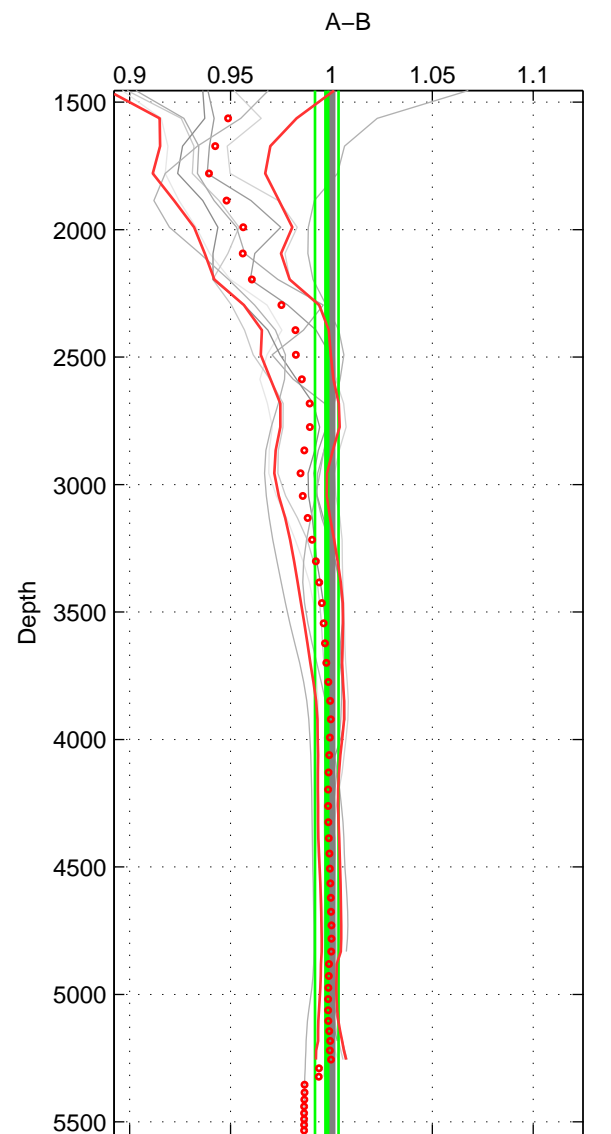

Cruise A (red). Date: Sep 2001 Cruisename: 556-49HG20010813

Cruise B (blue). Date: Aug 2007 Cruisename: 611-49NZ20070724

\*\*\* "Favourite" values are means of spaces 1 2 3.

	Offset	O.StDev	Ratio	R.Stdev	Rating
SIGMA:	-0.280	0.364	0.998	0.003	5
THETA:	-0.381	0.338	0.997	0.002	5
DEPTH:	-0.440	0.916	0.998	0.006	5
FAV.:	-0.367	0.539	0.997	0.004	5

Profiles of A: 3  
 Profiles of B: 7  
 Diff profs : 8  
 WMoffset (A-B): -0.28036  
 WMoffset stdev: 0.36437  
 WMratio (A/B): 0.99755  
 WMratio stdev: 0.0025661

Quality (1-5): 5

Profiles of A: 3  
 Profiles of B: 7  
 Diff profs : 8  
 WMoffset (A-B): -0.38066  
 WMoffset stdev: 0.33808  
 WMratio (A/B): 0.99712  
 WMratio stdev: 0.0021673

Quality (1-5): 5

Profiles of A: 3  
 Profiles of B: 7  
 Diff profs : 8  
 WMoffset (A-B): -0.44028  
 WMoffset stdev: 0.91565  
 WMratio (A/B): 0.99773  
 WMratio stdev: 0.0058526

Quality (1-5): 5