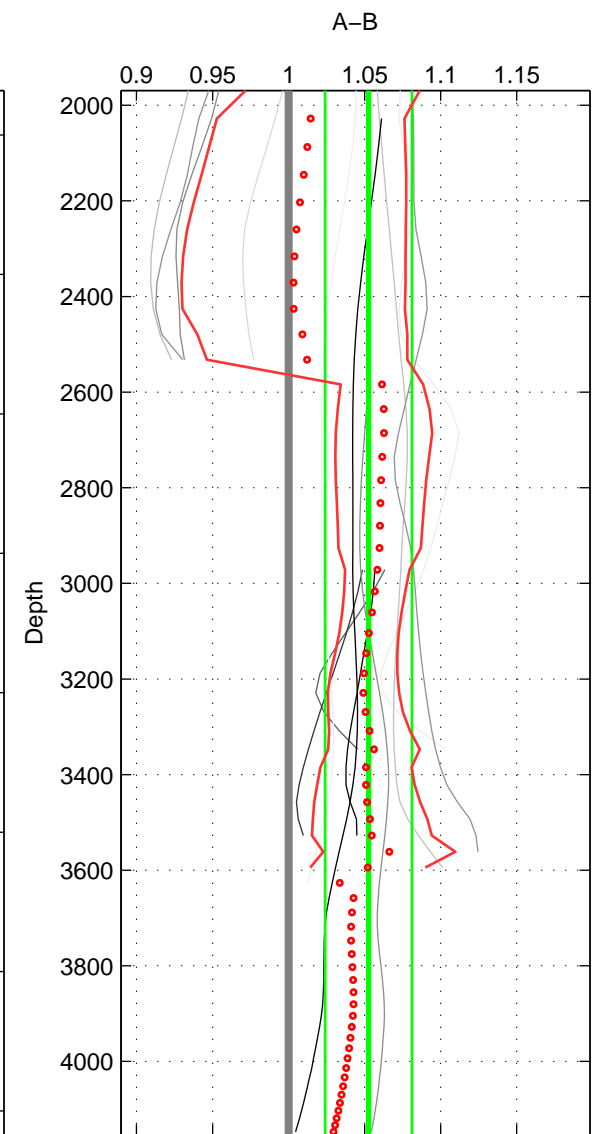

Cruise A (red). Date: Jan 1995 Cruisename: 384-49HH19941213  
 Cruise B (blue). Date: Dec 2001 Cruisename: 559-49HH20011127

\*\*\* "Favourite" values are means of spaces 1 2 3.

	Offset	O.StDev	Ratio	R.Stdev	Rating
SIGMA:	7.910	4.409	1.038	0.022	5
THETA:	9.091	2.657	1.044	0.013	5
DEPTH:	11.374	6.166	1.053	0.029	5
FAV.:	9.458	4.411	1.045	0.021	5

Profiles of A: 6  
 Profiles of B: 5  
 Diff profs: 16  
 WMoffset (A-B): 7.9097  
 WMoffset stdev: 4.4087  
 WMratio (A/B): 1.0377  
 WMratio stdev: 0.021828

Quality (1-5): 5

Profiles of A: 6  
 Profiles of B: 5  
 Diff profs: 16  
 WMoffset (A-B): 9.0913  
 WMoffset stdev: 2.6569  
 WMratio (A/B): 1.0439  
 WMratio stdev: 0.013265

Quality (1-5): 5

Profiles of A: 5  
 Profiles of B: 5  
 Diff profs: 14  
 WMoffset (A-B): 11.3736  
 WMoffset stdev: 6.166  
 WMratio (A/B): 1.0526  
 WMratio stdev: 0.028572

Quality (1-5): 5