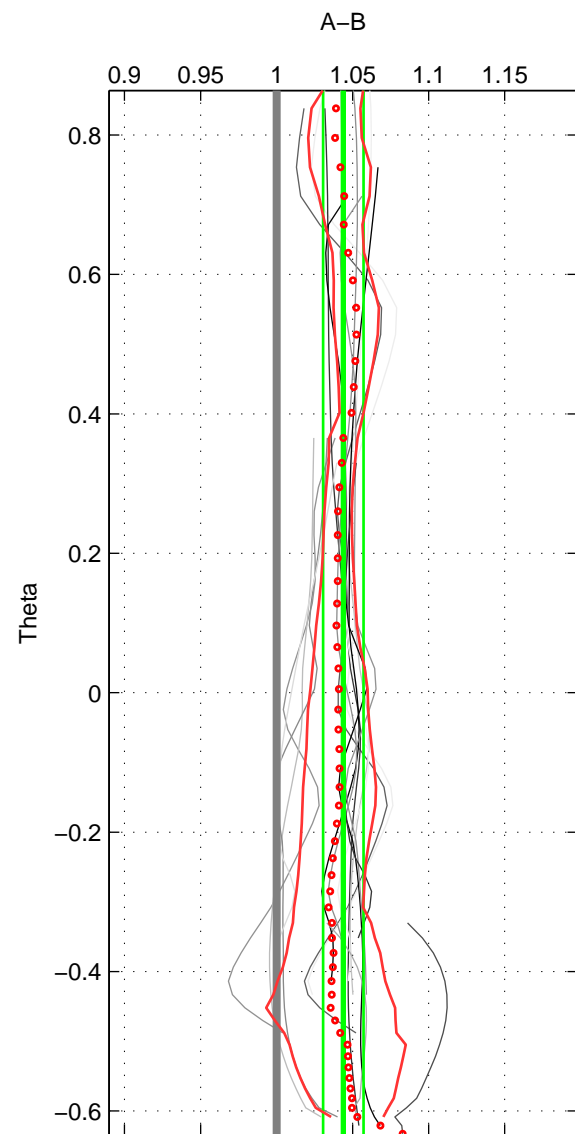

Cruise A (red). Date: Jan 1995 Cruisename: 384-49HH19941213  
 Cruise B (blue). Date: Dec 2001 Cruisename: 559-49HH20011127

\*\*\* "Favourite" values are means of spaces 1 2 3.

	Offset	O.StDev	Ratio	R.Stdev	Rating
SIGMA:	7.910	4.409	1.038	0.022	5
THETA:	9.091	2.657	1.044	0.013	5
DEPTH:	11.374	6.166	1.053	0.029	5
FAV.:	9.458	4.411	1.045	0.021	5

Profiles of A: 6  
 Profiles of B: 5  
 Diff profs: 16  
 WMoffset (A-B): 7.9097  
 WMoffset stdev: 4.4087  
 WMratio (A/B): 1.0377  
 WMratio stdev: 0.021828

Quality (1-5): 5

Profiles of A: 6  
 Profiles of B: 5  
 Diff profs: 16  
 WMoffset (A-B): 9.0913  
 WMoffset stdev: 2.6569  
 WMratio (A/B): 1.0439  
 WMratio stdev: 0.013265

Quality (1-5): 5

Profiles of A: 5  
 Profiles of B: 5  
 Diff profs: 14  
 WMoffset (A-B): 11.3736  
 WMoffset stdev: 6.166  
 WMratio (A/B): 1.0526  
 WMratio stdev: 0.028572

Quality (1-5): 5