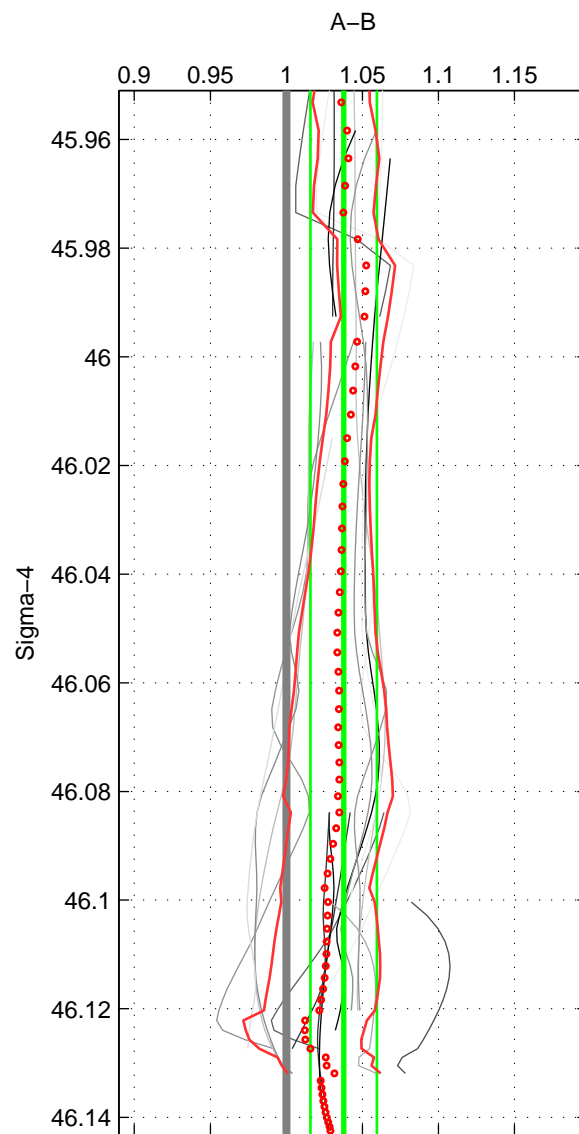

Cruise A (red). Date: Jan 1995 Cruisename: 384-49HH19941213  
 Cruise B (blue). Date: Dec 2001 Cruisename: 559-49HH20011127

\*\*\* "Favourite" values are means of spaces 1 2 3.

	Offset	O.StDev	Ratio	R.Stdev	Rating
SIGMA:	7.910	4.409	1.038	0.022	5
THETA:	9.091	2.657	1.044	0.013	5
DEPTH:	11.374	6.166	1.053	0.029	5
FAV.:	9.458	4.411	1.045	0.021	5

Profiles of A: 6  
 Profiles of B: 5  
 Diff profs: 16  
 WMoffset (A-B): 7.9097  
 WMoffset stdev: 4.4087  
 WMratio (A/B): 1.0377  
 WMratio stdev: 0.021828

Quality (1-5): 5

Profiles of A: 6  
 Profiles of B: 5  
 Diff profs: 16  
 WMoffset (A-B): 9.0913  
 WMoffset stdev: 2.6569  
 WMratio (A/B): 1.0439  
 WMratio stdev: 0.013265

Quality (1-5): 5

Profiles of A: 5  
 Profiles of B: 5  
 Diff profs: 14  
 WMoffset (A-B): 11.3736  
 WMoffset stdev: 6.166  
 WMratio (A/B): 1.0526  
 WMratio stdev: 0.028572

Quality (1-5): 5