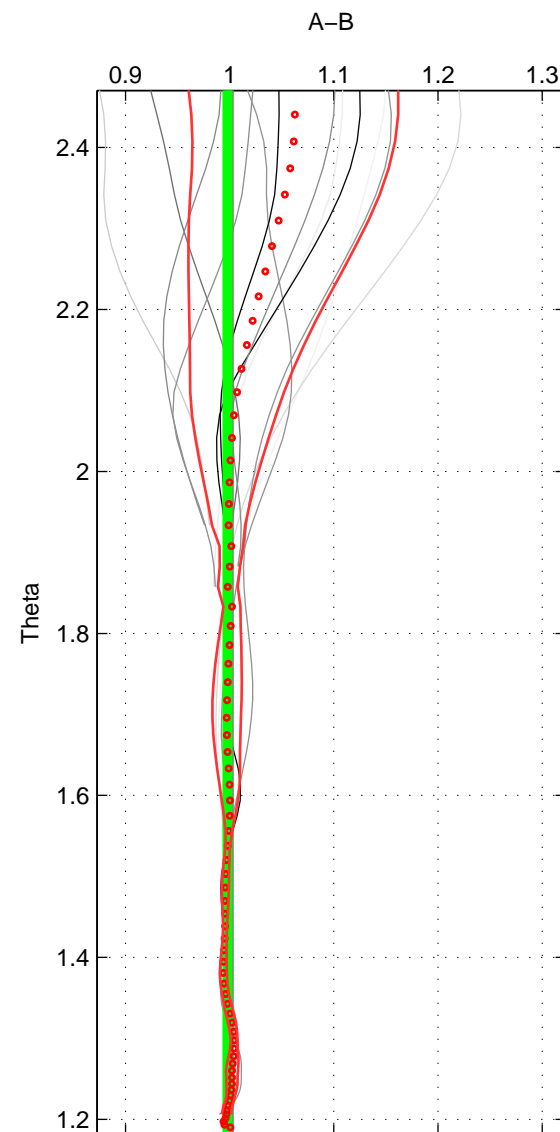

Cruise A (red). Date: Nov 1995 Cruisename: 625-49RY19951115

Cruise B (blue). Date: Jul 1997 Cruisename: 682-49UP19970623

*** "Favourite" values are means of spaces 1 2 3.

	Offset	O.StDev	Ratio	R.Stdev	Rating
SIGMA:	-0.109	0.689	0.999	0.005	4
THETA:	-0.312	0.511	0.998	0.004	4
DEPTH:	-0.148	1.106	0.999	0.007	4
FAV. :	-0.190	0.768	0.999	0.005	4

Profiles of A: 5
 Profiles of B: 4
 Diff profs : 12
 WMoffset (A-B): -0.10932
 WMoffset stdev: 0.68906
 WMratio (A/B): 0.99929
 WMratio stdev: 0.0045159

Quality (1-5): 4

Profiles of A: 5
 Profiles of B: 4
 Diff profs : 12
 WMoffset (A-B): -0.31194
 WMoffset stdev: 0.51056
 WMratio (A/B): 0.99781
 WMratio stdev: 0.0035609

Quality (1-5): 4

Profiles of A: 5
 Profiles of B: 4
 Diff profs : 12
 WMoffset (A-B): -0.14836
 WMoffset stdev: 1.1059
 WMratio (A/B): 0.99898
 WMratio stdev: 0.0070871

Quality (1-5): 4