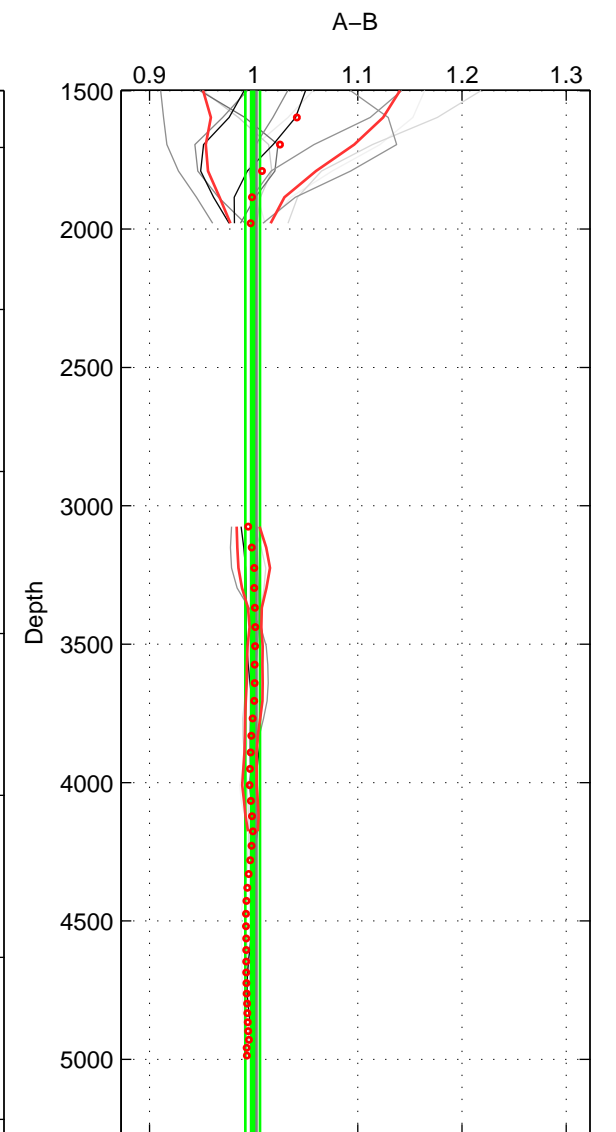

Cruise A (red). Date: Nov 1995 Cruisename: 625-49RY19951115

Cruise B (blue). Date: Jul 1997 Cruisename: 682-49UP19970623

*** "Favourite" values are means of spaces 1 2 3.

	Offset	O.StDev	Ratio	R.Stdev	Rating
SIGMA:	-0.109	0.689	0.999	0.005	4
THETA:	-0.312	0.511	0.998	0.004	4
DEPTH:	-0.148	1.106	0.999	0.007	4
FAV. :	-0.190	0.768	0.999	0.005	4

Profiles of A: 5
 Profiles of B: 4
 Diff profs : 12
 WMoffset (A-B): -0.10932
 WMoffset stdev: 0.68906
 WMratio (A/B): 0.99929
 WMratio stdev: 0.0045159

Quality (1-5): 4

Profiles of A: 5
 Profiles of B: 4
 Diff profs : 12
 WMoffset (A-B): -0.31194
 WMoffset stdev: 0.51056
 WMratio (A/B): 0.99781
 WMratio stdev: 0.0035609

Quality (1-5): 4

Profiles of A: 5
 Profiles of B: 4
 Diff profs : 12
 WMoffset (A-B): -0.14836
 WMoffset stdev: 1.1059
 WMratio (A/B): 0.99898
 WMratio stdev: 0.0070871

Quality (1-5): 4