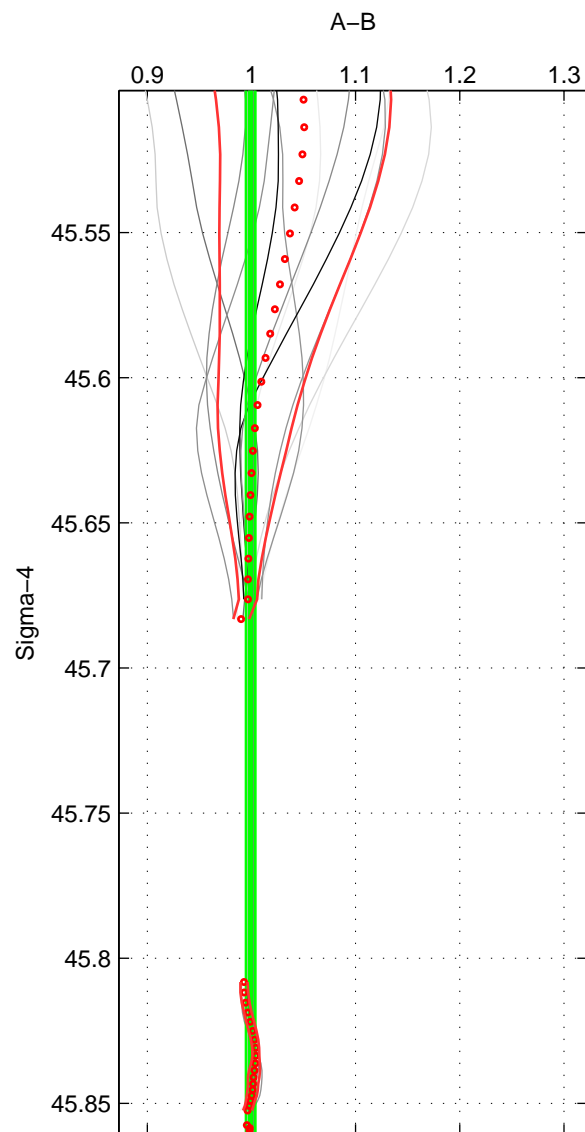

Cruise A (red). Date: Nov 1995 Cruisename: 625-49RY19951115

Cruise B (blue). Date: Jul 1997 Cruisename: 682-49UP19970623

*** "Favourite" values are means of spaces 1 2 3.

	Offset	O.StDev	Ratio	R.Stdev	Rating
SIGMA:	-0.109	0.689	0.999	0.005	4
THETA:	-0.312	0.511	0.998	0.004	4
DEPTH:	-0.148	1.106	0.999	0.007	4
FAV. :	-0.190	0.768	0.999	0.005	4

Profiles of A: 5
 Profiles of B: 4
 Diff profs : 12
 WMoffset (A-B): -0.10932
 WMoffset stdev: 0.68906
 WMratio (A/B): 0.99929
 WMratio stdev: 0.0045159

Quality (1-5): 4

Profiles of A: 5
 Profiles of B: 4
 Diff profs : 12
 WMoffset (A-B): -0.31194
 WMoffset stdev: 0.51056
 WMratio (A/B): 0.99781
 WMratio stdev: 0.0035609

Quality (1-5): 4

Profiles of A: 5
 Profiles of B: 4
 Diff profs : 12
 WMoffset (A-B): -0.14836
 WMoffset stdev: 1.1059
 WMratio (A/B): 0.99898
 WMratio stdev: 0.0070871

Quality (1-5): 4