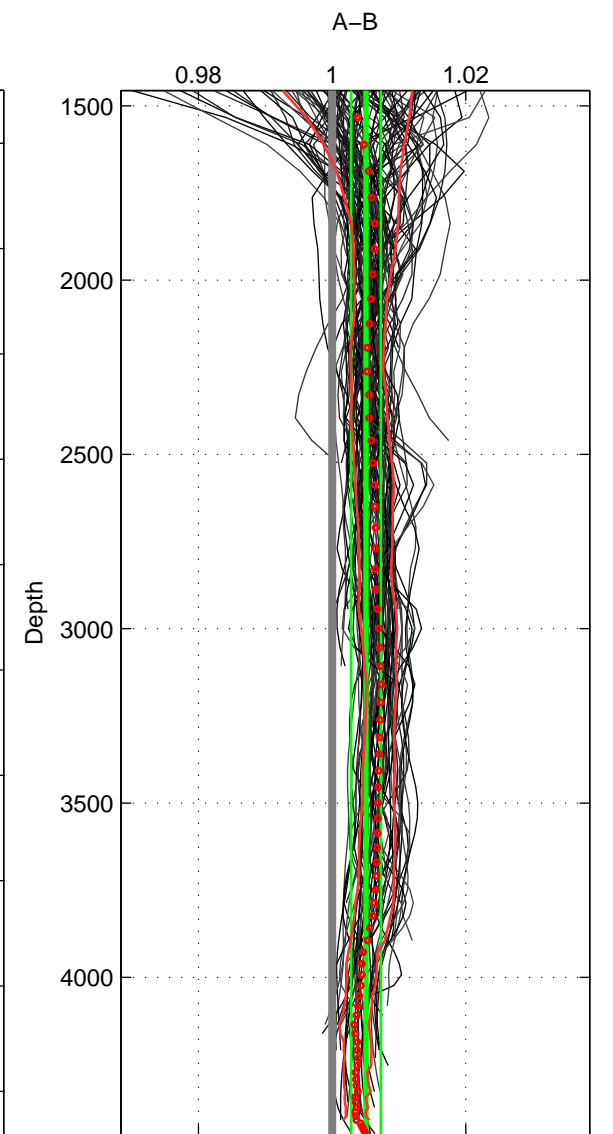

Cruise A (red). Date: Sep 1992 Cruisename: 467-316N19920901  
 Cruise B (blue). Date: Dec 2007 Cruisename: 614-49NZ20071122

\*\*\* "Favourite" values are means of spaces 1 2 3.

	Offset	O.StDev	Ratio	R.Stdev	Rating
SIGMA:	0.845	0.329	1.005	0.002	5
THETA:	0.792	0.312	1.005	0.002	5
DEPTH:	0.784	0.344	1.005	0.002	5
FAV.:	0.807	0.328	1.005	0.002	5

Profiles of A: 44  
 Profiles of B: 44  
 Diff profs : 100  
 WMoffset (A-B): 0.84473  
 WMoffset stdev: 0.32878  
 WMratio (A/B): 1.0055  
 WMratio stdev: 0.0021352

Quality (1-5): 5

Profiles of A: 44  
 Profiles of B: 44  
 Diff profs : 100  
 WMoffset (A-B): 0.79223  
 WMoffset stdev: 0.31184  
 WMratio (A/B): 1.0051  
 WMratio stdev: 0.0020218

Quality (1-5): 5

Profiles of A: 44  
 Profiles of B: 44  
 Diff profs : 100  
 WMoffset (A-B): 0.78357  
 WMoffset stdev: 0.34389  
 WMratio (A/B): 1.0051  
 WMratio stdev: 0.0022293

Quality (1-5): 5