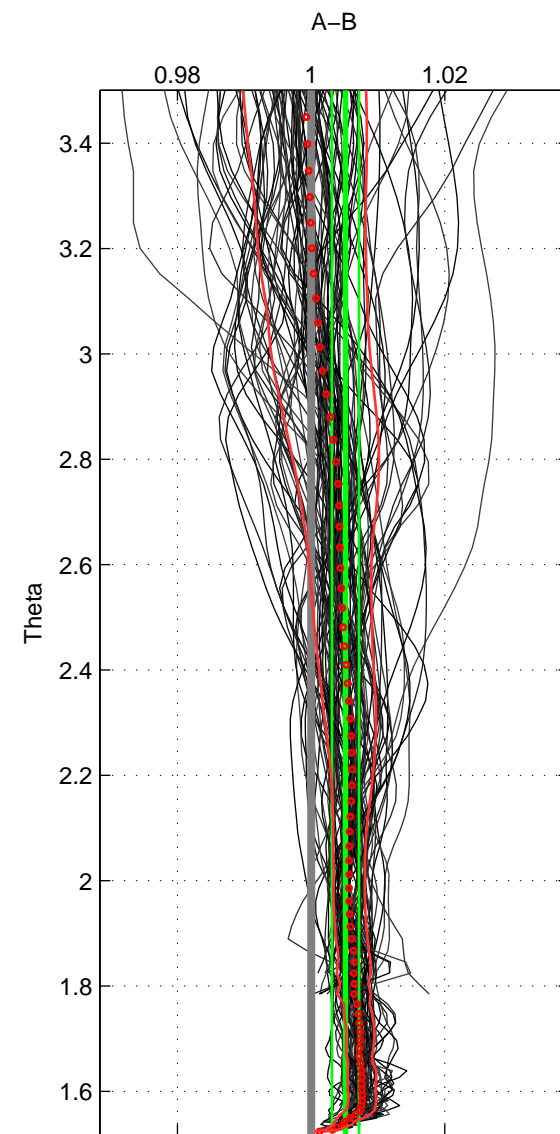

Cruise A (red). Date: Sep 1992 Cruisename: 467-316N19920901  
 Cruise B (blue). Date: Dec 2007 Cruisename: 614-49NZ20071122

\*\*\* "Favourite" values are means of spaces 1 2 3.

	Offset	O.StDev	Ratio	R.Stdev	Rating
SIGMA:	0.845	0.329	1.005	0.002	5
THETA:	0.792	0.312	1.005	0.002	5
DEPTH:	0.784	0.344	1.005	0.002	5
FAV.:	0.807	0.328	1.005	0.002	5

Profiles of A: 44  
 Profiles of B: 44  
 Diff profs : 100  
 WMoffset (A-B): 0.84473  
 WMoffset stdev: 0.32878  
 WMratio (A/B): 1.0055  
 WMratio stdev: 0.0021352

Quality (1-5): 5

Profiles of A: 44  
 Profiles of B: 44  
 Diff profs : 100  
 WMoffset (A-B): 0.79223  
 WMoffset stdev: 0.31184  
 WMratio (A/B): 1.0051  
 WMratio stdev: 0.0020218

Quality (1-5): 5

Profiles of A: 44  
 Profiles of B: 44  
 Diff profs : 100  
 WMoffset (A-B): 0.78357  
 WMoffset stdev: 0.34389  
 WMratio (A/B): 1.0051  
 WMratio stdev: 0.0022293

Quality (1-5): 5