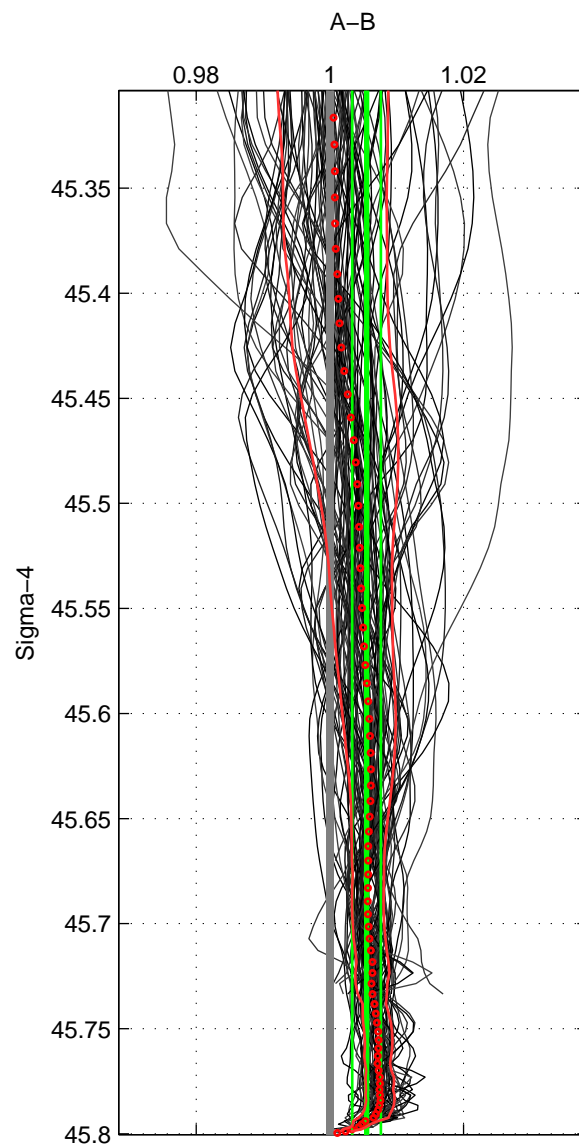

Cruise A (red). Date: Sep 1992 Cruisename: 467-316N19920901  
 Cruise B (blue). Date: Dec 2007 Cruisename: 614-49NZ20071122

\*\*\* "Favourite" values are means of spaces 1 2 3.

	Offset	O.StDev	Ratio	R.Stdev	Rating
SIGMA:	0.845	0.329	1.005	0.002	5
THETA:	0.792	0.312	1.005	0.002	5
DEPTH:	0.784	0.344	1.005	0.002	5
FAV.:	0.807	0.328	1.005	0.002	5

Profiles of A: 44  
 Profiles of B: 44  
 Diff profs : 100  
 WMoffset (A-B): 0.84473  
 WMoffset stdev: 0.32878  
 WMratio (A/B): 1.0055  
 WMratio stdev: 0.0021352

Quality (1-5): 5

Profiles of A: 44  
 Profiles of B: 44  
 Diff profs : 100  
 WMoffset (A-B): 0.79223  
 WMoffset stdev: 0.31184  
 WMratio (A/B): 1.0051  
 WMratio stdev: 0.0020218

Quality (1-5): 5

Profiles of A: 44  
 Profiles of B: 44  
 Diff profs : 100  
 WMoffset (A-B): 0.78357  
 WMoffset stdev: 0.34389  
 WMratio (A/B): 1.0051  
 WMratio stdev: 0.0022293

Quality (1-5): 5