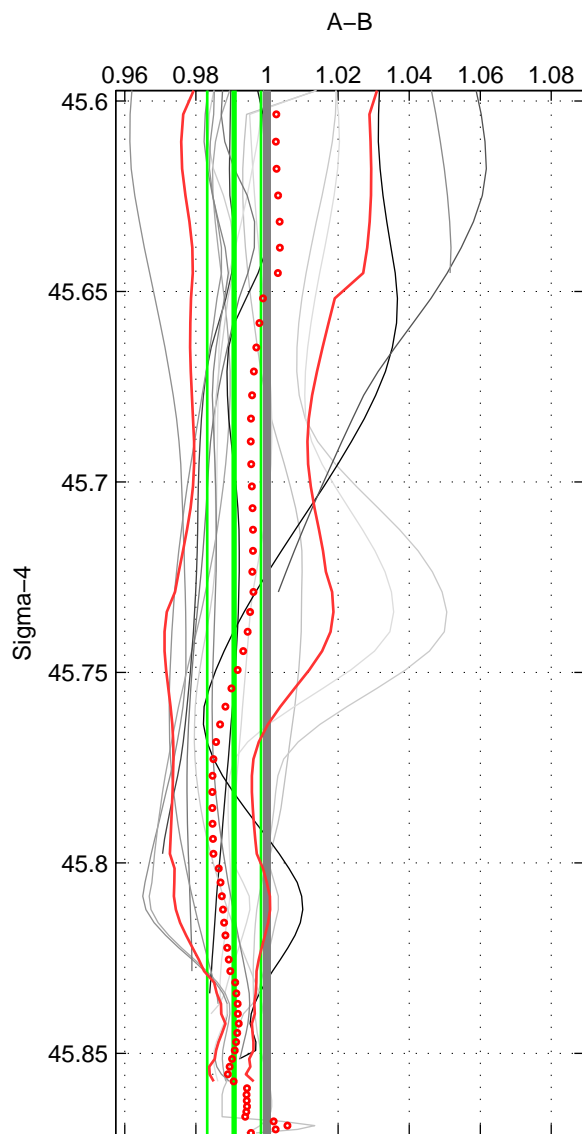

Cruise A (red). Date: Aug 1993 Cruisename: 251-33MW19930704.1

Cruise B (blue). Date: May 1990 Cruisename: 294-64TR19900417

\*\*\* "Favourite" values are means of spaces 1 2 3.

	Offset	O.StDev	Ratio	R.Stdev	Rating
SIGMA:	-2.312	1.833	0.991	0.008	5
THETA:	-2.425	2.187	0.990	0.009	5
DEPTH:	-2.531	1.334	0.990	0.006	5
FAV. :	-2.423	1.785	0.990	0.007	5

Profiles of A: 13  
 Profiles of B: 6  
 Diff profs : 16  
 WMoffset (A-B): -2.3125  
 WMoffset stdev: 1.8334  
 WMratio (A/B): 0.99074  
 WMratio stdev: 0.0075434

Quality (1-5): 5

Profiles of A: 13  
 Profiles of B: 6  
 Diff profs : 16  
 WMoffset (A-B): -2.425  
 WMoffset stdev: 2.1873  
 WMratio (A/B): 0.99016  
 WMratio stdev: 0.0089786

Quality (1-5): 5

Profiles of A: 13  
 Profiles of B: 6  
 Diff profs : 16  
 WMoffset (A-B): -2.531  
 WMoffset stdev: 1.3345  
 WMratio (A/B): 0.98959  
 WMratio stdev: 0.005521

Quality (1-5): 5