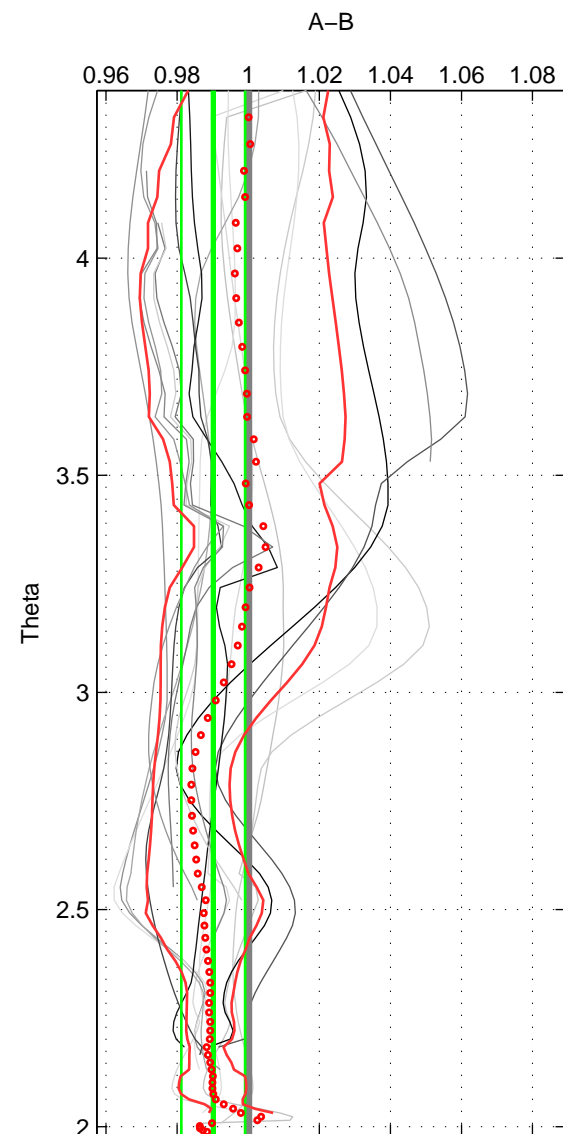

Cruise A (red). Date: Aug 1993 Cruisename: 251-33MW19930704.1

Cruise B (blue). Date: May 1990 Cruisename: 294-64TR19900417

\*\*\* "Favourite" values are means of spaces 1 2 3.

	Offset	O.StDev	Ratio	R.Stdev	Rating
SIGMA:	-2.312	1.833	0.991	0.008	5
THETA:	-2.425	2.187	0.990	0.009	5
DEPTH:	-2.531	1.334	0.990	0.006	5
FAV. :	-2.423	1.785	0.990	0.007	5

Profiles of A: 13  
 Profiles of B: 6  
 Diff profs : 16  
 WMoffset (A-B): -2.3125  
 WMoffset stdev: 1.8334  
 WMratio (A/B): 0.99074  
 WMratio stdev: 0.0075434

Quality (1-5): 5

Profiles of A: 13  
 Profiles of B: 6  
 Diff profs : 16  
 WMoffset (A-B): -2.425  
 WMoffset stdev: 2.1873  
 WMratio (A/B): 0.99016  
 WMratio stdev: 0.0089786

Quality (1-5): 5

Profiles of A: 13  
 Profiles of B: 6  
 Diff profs : 16  
 WMoffset (A-B): -2.531  
 WMoffset stdev: 1.3345  
 WMratio (A/B): 0.98959  
 WMratio stdev: 0.005521

Quality (1-5): 5