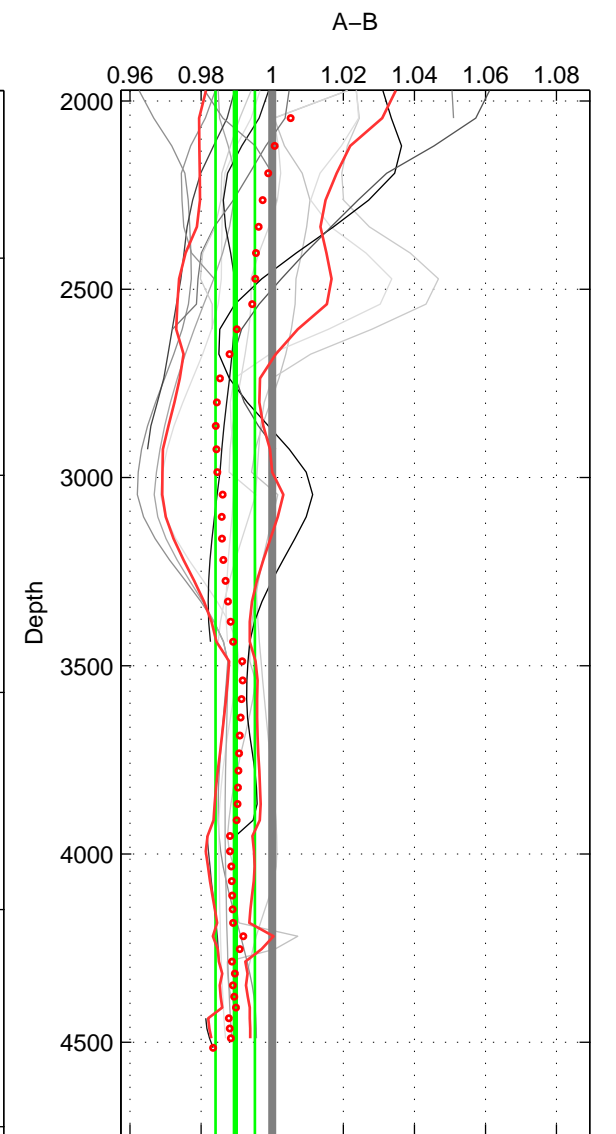

Cruise A (red). Date: Aug 1993 Cruisename: 251-33MW19930704.1

Cruise B (blue). Date: May 1990 Cruisename: 294-64TR19900417

\*\*\* "Favourite" values are means of spaces 1 2 3.

	Offset	O.StDev	Ratio	R.Stdev	Rating
SIGMA:	-2.312	1.833	0.991	0.008	5
THETA:	-2.425	2.187	0.990	0.009	5
DEPTH:	-2.531	1.334	0.990	0.006	5
FAV. :	-2.423	1.785	0.990	0.007	5

Profiles of A: 13  
 Profiles of B: 6  
 Diff profs : 16  
 WMoffset (A-B): -2.3125  
 WMoffset stdev: 1.8334  
 WMratio (A/B): 0.99074  
 WMratio stdev: 0.0075434

Quality (1-5): 5

Profiles of A: 13  
 Profiles of B: 6  
 Diff profs : 16  
 WMoffset (A-B): -2.425  
 WMoffset stdev: 2.1873  
 WMratio (A/B): 0.99016  
 WMratio stdev: 0.0089786

Quality (1-5): 5

Profiles of A: 13  
 Profiles of B: 6  
 Diff profs : 16  
 WMoffset (A-B): -2.531  
 WMoffset stdev: 1.3345  
 WMratio (A/B): 0.98959  
 WMratio stdev: 0.005521

Quality (1-5): 5