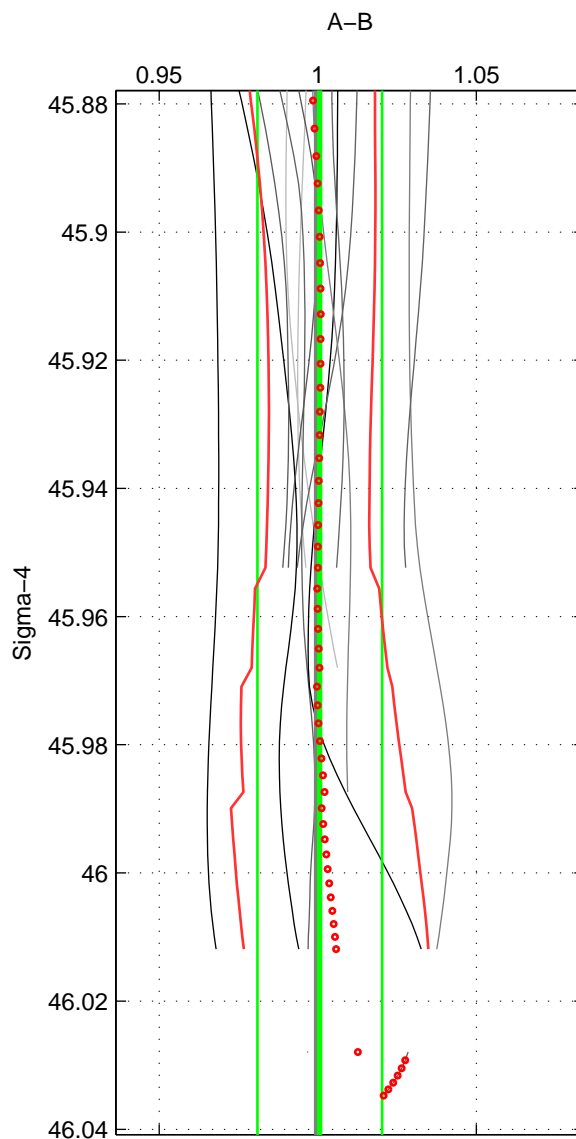

Cruise A (red). Date: Dec 1995 Cruisename: 464-29HE19951203

Cruise B (blue). Date: Jan 1996 Cruisename: 465-29HE19960117

*** "Favourite" values are means of spaces 1 2.

	Offset	O.StDev	Ratio	R.Stdev	Rating
SIGMA:	0.119	3.986	1.001	0.020	4
THETA:	0.686	4.366	1.003	0.021	4
DEPTH:	4.656	2.877	1.023	0.014	3
FAV.:	0.402	4.176	1.002	0.020	4

Profiles of A: 7
 Profiles of B: 3
 Diff profs : 13
 WMoffset (A-B): 0.11916
 WMoffset stdev: 3.9857
 WMratio (A/B): 1.0006
 WMratio stdev: 0.019647

Quality (1-5): 4

Profiles of A: 7
 Profiles of B: 4
 Diff profs : 27
 WMoffset (A-B): 0.68568
 WMoffset stdev: 4.3659
 WMratio (A/B): 1.0034
 WMratio stdev: 0.021343

Quality (1-5): 4

Profiles of A: 7
 Profiles of B: 3
 Diff profs : 13
 WMoffset (A-B): 4.6558
 WMoffset stdev: 2.877
 WMratio (A/B): 1.0229
 WMratio stdev: 0.014117

Quality (1-5): 3