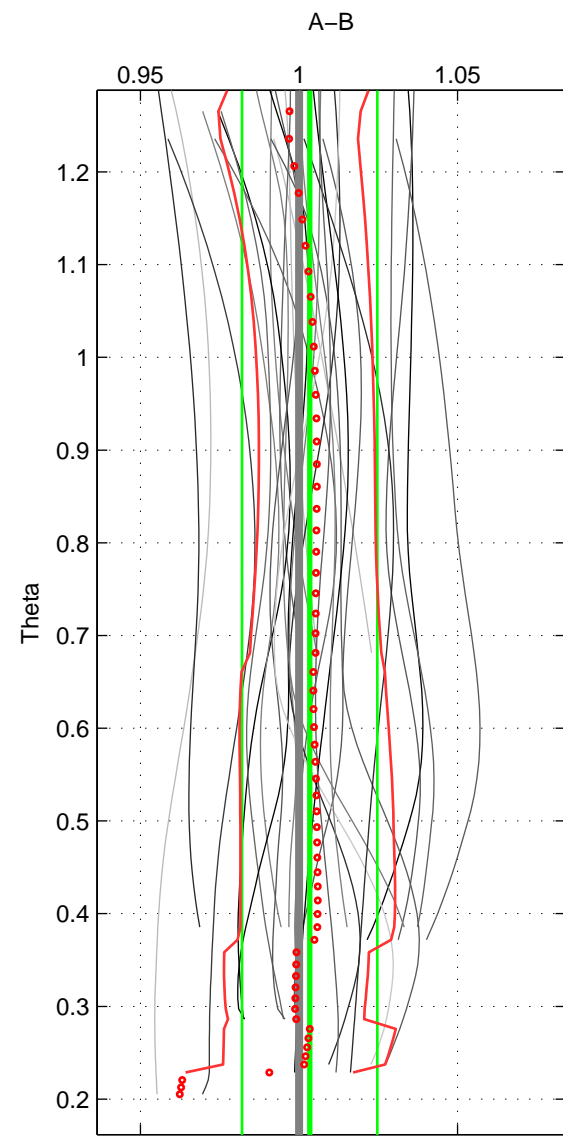

Cruise A (red). Date: Dec 1995 Cruisename: 464-29HE19951203

Cruise B (blue). Date: Jan 1996 Cruisename: 465-29HE19960117

*** "Favourite" values are means of spaces 1 2.

	Offset	O.StDev	Ratio	R.Stdev	Rating
SIGMA:	0.119	3.986	1.001	0.020	4
THETA:	0.686	4.366	1.003	0.021	4
DEPTH:	4.656	2.877	1.023	0.014	3
FAV.:	0.402	4.176	1.002	0.020	4

Profiles of A: 7
 Profiles of B: 3
 Diff profs : 13
 WMoffset (A-B): 0.11916
 WMoffset stdev: 3.9857
 WMratio (A/B): 1.0006
 WMratio stdev: 0.019647

Quality (1-5): 4

Profiles of A: 7
 Profiles of B: 4
 Diff profs : 27
 WMoffset (A-B): 0.68568
 WMoffset stdev: 4.3659
 WMratio (A/B): 1.0034
 WMratio stdev: 0.021343

Quality (1-5): 4

Profiles of A: 7
 Profiles of B: 3
 Diff profs : 13
 WMoffset (A-B): 4.6558
 WMoffset stdev: 2.877
 WMratio (A/B): 1.0229
 WMratio stdev: 0.014117

Quality (1-5): 3