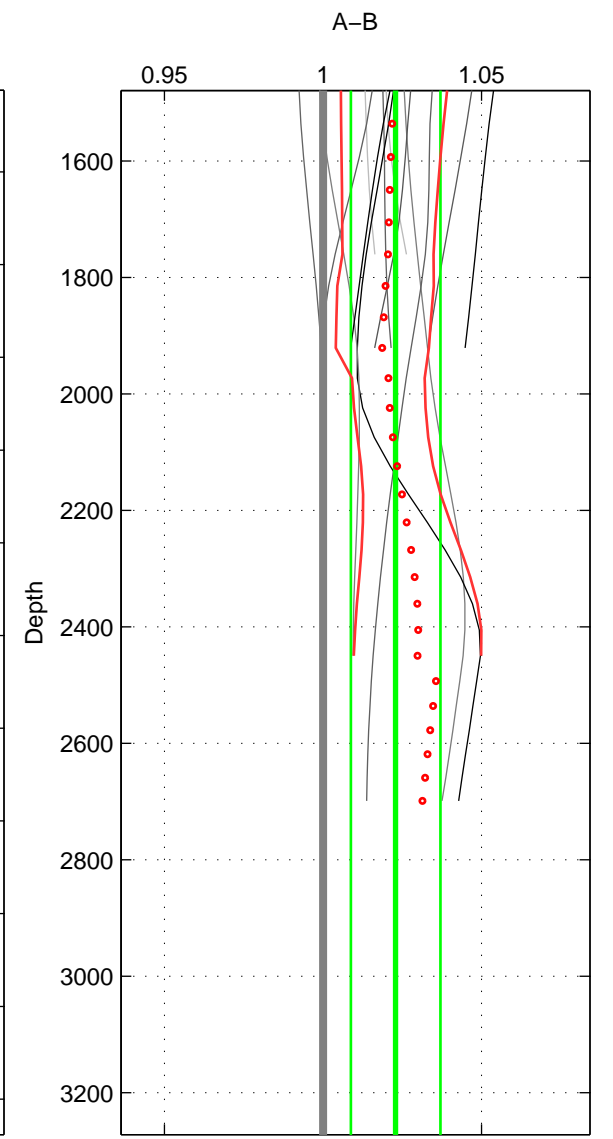

Cruise A (red). Date: Dec 1995 Cruisename: 464-29HE19951203

Cruise B (blue). Date: Jan 1996 Cruisename: 465-29HE19960117

*** "Favourite" values are means of spaces 1 2.

	Offset	O.StDev	Ratio	R.Stdev	Rating
SIGMA:	0.119	3.986	1.001	0.020	4
THETA:	0.686	4.366	1.003	0.021	4
DEPTH:	4.656	2.877	1.023	0.014	3
FAV.:	0.402	4.176	1.002	0.020	4

Profiles of A: 7
 Profiles of B: 3
 Diff profs : 13
 WMoffset (A-B): 0.11916
 WMoffset stdev: 3.9857
 WMratio (A/B): 1.0006
 WMratio stdev: 0.019647

Quality (1-5): 4

Profiles of A: 7
 Profiles of B: 4
 Diff profs : 27
 WMoffset (A-B): 0.68568
 WMoffset stdev: 4.3659
 WMratio (A/B): 1.0034
 WMratio stdev: 0.021343

Quality (1-5): 4

Profiles of A: 7
 Profiles of B: 3
 Diff profs : 13
 WMoffset (A-B): 4.6558
 WMoffset stdev: 2.877
 WMratio (A/B): 1.0229
 WMratio stdev: 0.014117

Quality (1-5): 3