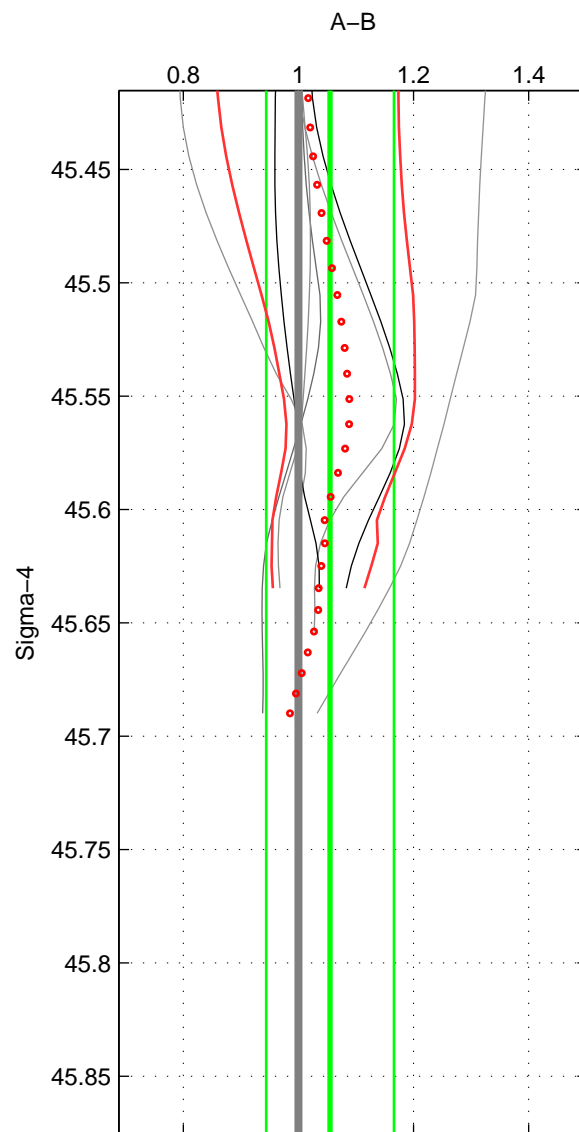

Cruise A (red). Date: Jul 2003 Cruisename: 662-49UF20030625

Cruise B (blue). Date: Nov 2001 Cruisename: 695-49UP20011010

\*\*\* "Favourite" values are those of space 2.

	Offset	O.StDev	Ratio	R.Stdev	Rating
SIGMA:	2.730	5.986	1.055	0.111	4
THETA:	2.984	4.469	1.041	0.074	5
DEPTH:	0.952	1.017	1.009	0.015	3
FAV.:	2.984	4.469	1.041	0.074	5

Profiles of A: 42  
 Profiles of B: 3  
 Diff profs : 7  
 WMoffset (A-B): 2.7303  
 WMoffset stdev: 5.9863  
 WMratio (A/B): 1.0549  
 WMratio stdev: 0.11109

Quality (1-5): 4

Profiles of A: 42  
 Profiles of B: 17  
 Diff profs : 41  
 WMoffset (A-B): 2.984  
 WMoffset stdev: 4.4694  
 WMratio (A/B): 1.0415  
 WMratio stdev: 0.073599

Quality (1-5): 5

Profiles of A: 42  
 Profiles of B: 17  
 Diff profs : 41  
 WMoffset (A-B): 0.95212  
 WMoffset stdev: 1.0167  
 WMratio (A/B): 1.0091  
 WMratio stdev: 0.015114

Quality (1-5): 3

Please note that statistics are bad.