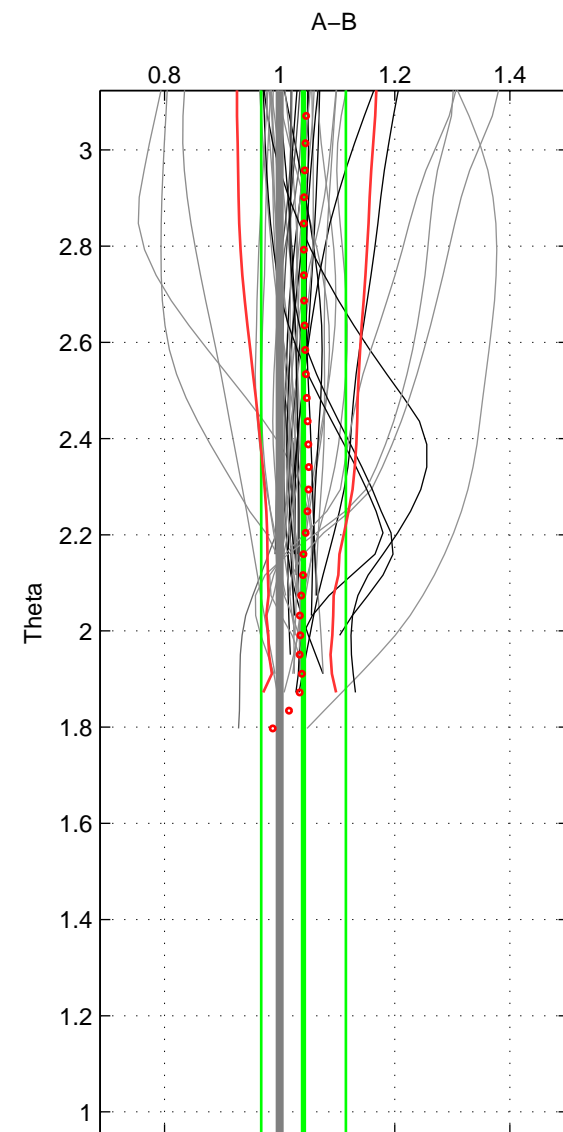

Cruise A (red). Date: Jul 2003 Cruisename: 662-49UF20030625

Cruise B (blue). Date: Nov 2001 Cruisename: 695-49UP20011010

\*\*\* "Favourite" values are those of space 2.

	Offset	O.StDev	Ratio	R.Stdev	Rating
SIGMA:	2.730	5.986	1.055	0.111	4
THETA:	2.984	4.469	1.041	0.074	5
DEPTH:	0.952	1.017	1.009	0.015	3
FAV.:	2.984	4.469	1.041	0.074	5

Profiles of A: 42  
 Profiles of B: 3  
 Diff profs : 7  
 WMoffset (A-B): 2.7303  
 WMoffset stdev: 5.9863  
 WMratio (A/B): 1.0549  
 WMratio stdev: 0.11109

Quality (1-5): 4

Profiles of A: 42  
 Profiles of B: 17  
 Diff profs : 41  
 WMoffset (A-B): 2.984  
 WMoffset stdev: 4.4694  
 WMratio (A/B): 1.0415  
 WMratio stdev: 0.073599

Quality (1-5): 5

Profiles of A: 42  
 Profiles of B: 17  
 Diff profs : 41  
 WMoffset (A-B): 0.95212  
 WMoffset stdev: 1.0167  
 WMratio (A/B): 1.0091  
 WMratio stdev: 0.015114

Quality (1-5): 3

Please note that statistics are bad.