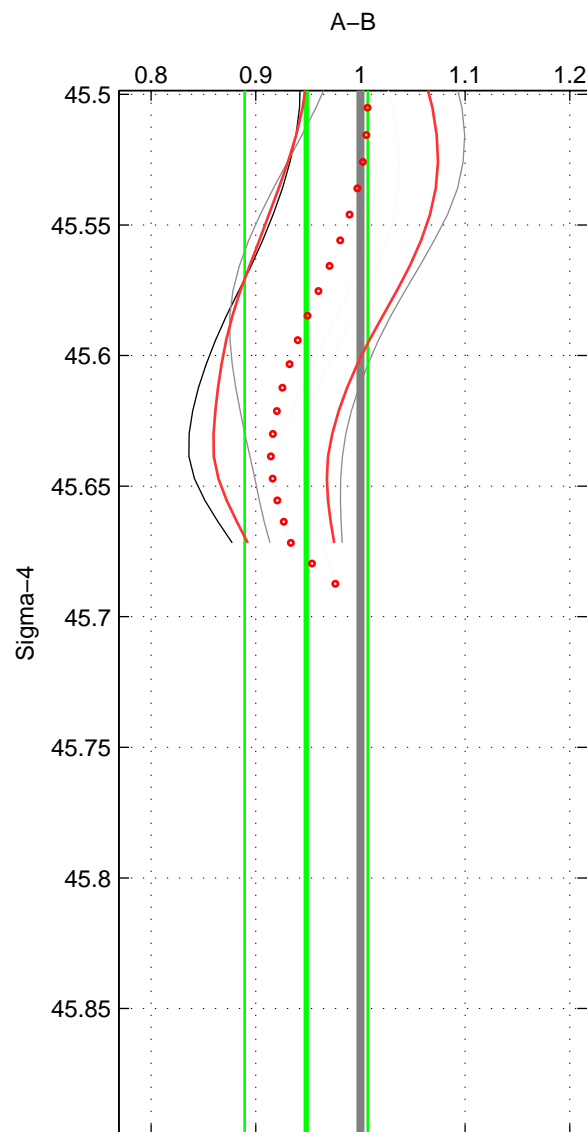

Cruise A (red). Date: Mar 2003 Cruisename: 597-49NZ20030220

Cruise B (blue). Date: Jul 2005 Cruisename: 669-49UF20050615

\*\*\* "Favourite" values are means of spaces 1 2.

	Offset	O.StDev	Ratio	R.Stdev	Rating
SIGMA:	-3.432	4.613	0.948	0.059	3
THETA:	-4.025	5.526	0.940	0.069	3
DEPTH:	-1.442	2.248	0.984	0.030	2
FAV. :	-3.729	5.069	0.944	0.064	3

Profiles of A: 3  
 Profiles of B: 3  
 Diff profs : 5  
 WMoffset (A-B): -3.4324  
 WMoffset stdev: 4.613  
 WMratio (A/B): 0.94818  
 WMratio stdev: 0.058802

Quality (1-5): 3

Profiles of A: 3  
 Profiles of B: 3  
 Diff profs : 5  
 WMoffset (A-B): -4.0249  
 WMoffset stdev: 5.5258  
 WMratio (A/B): 0.94025  
 WMratio stdev: 0.069034

Quality (1-5): 3

Profiles of A: 3  
 Profiles of B: 3  
 Diff profs : 5  
 WMoffset (A-B): -1.4425  
 WMoffset stdev: 2.2477  
 WMratio (A/B): 0.98421  
 WMratio stdev: 0.02971

Quality (1-5): 2

Please note that statistics are bad.