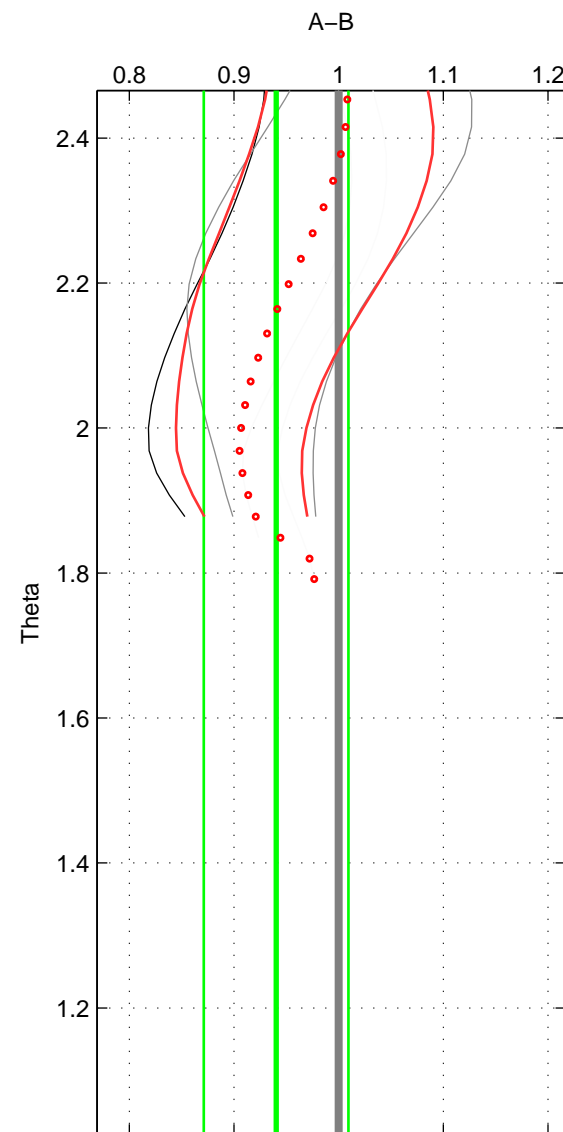

Cruise A (red). Date: Mar 2003 Cruisename: 597-49NZ20030220

Cruise B (blue). Date: Jul 2005 Cruisename: 669-49UF20050615

\*\*\* "Favourite" values are means of spaces 1 2.

	Offset	O.StDev	Ratio	R.Stdev	Rating
SIGMA:	-3.432	4.613	0.948	0.059	3
THETA:	-4.025	5.526	0.940	0.069	3
DEPTH:	-1.442	2.248	0.984	0.030	2
FAV. :	-3.729	5.069	0.944	0.064	3

Profiles of A: 3  
 Profiles of B: 3  
 Diff profs : 5  
 WMoffset (A-B): -3.4324  
 WMoffset stdev: 4.613  
 WMratio (A/B): 0.94818  
 WMratio stdev: 0.058802

Quality (1-5): 3

Profiles of A: 3  
 Profiles of B: 3  
 Diff profs : 5  
 WMoffset (A-B): -4.0249  
 WMoffset stdev: 5.5258  
 WMratio (A/B): 0.94025  
 WMratio stdev: 0.069034

Quality (1-5): 3

Profiles of A: 3  
 Profiles of B: 3  
 Diff profs : 5  
 WMoffset (A-B): -1.4425  
 WMoffset stdev: 2.2477  
 WMratio (A/B): 0.98421  
 WMratio stdev: 0.02971

Quality (1-5): 2

Please note that statistics are bad.