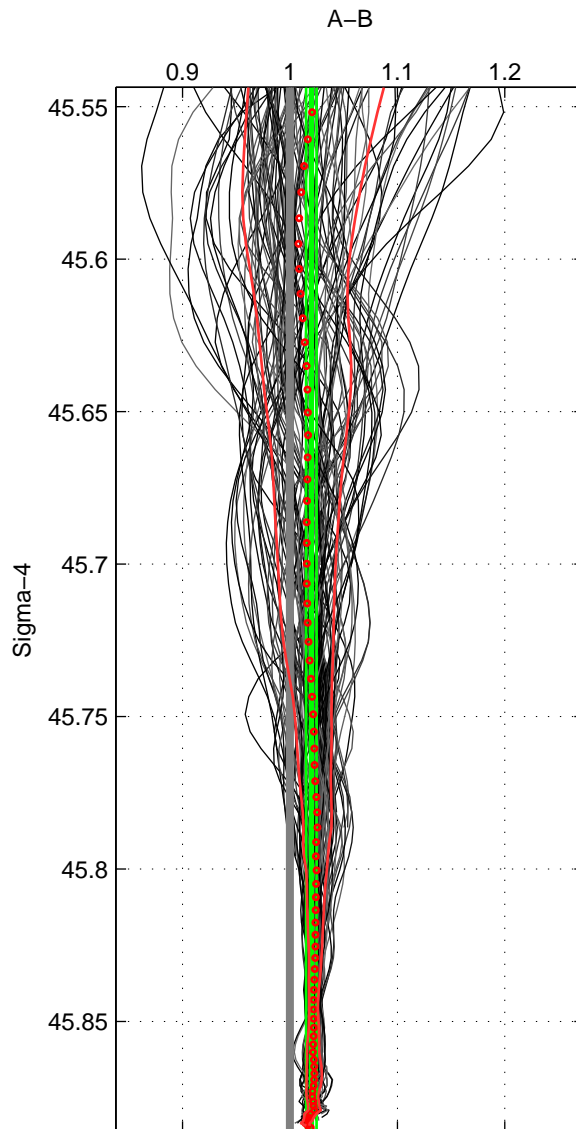

Cruise A (red). Date: Aug 1985 Cruisename: 496-325019850804

Cruise B (blue). Date: Oct 2007 Cruisename: 613-49NZ20071008

*** "Favourite" values are means of spaces 1 2 3.

	Offset	O.StDev	Ratio	R.Stdev	Rating
SIGMA:	2.752	0.770	1.020	0.005	5
THETA:	1.371	0.850	1.010	0.006	5
DEPTH:	2.489	0.513	1.016	0.003	5
FAV.:	2.204	0.711	1.015	0.005	5

Profiles of A: 35
 Profiles of B: 38
 Diff profs : 100
 WMoffset (A-B): 2.7517
 WMoffset stdev: 0.77041
 WMratio (A/B): 1.0199
 WMratio stdev: 0.0048765

Quality (1-5): 5

Profiles of A: 35
 Profiles of B: 38
 Diff profs : 100
 WMoffset (A-B): 1.3707
 WMoffset stdev: 0.85007
 WMratio (A/B): 1.0101
 WMratio stdev: 0.0055771

Quality (1-5): 5

Profiles of A: 35
 Profiles of B: 38
 Diff profs : 100
 WMoffset (A-B): 2.4892
 WMoffset stdev: 0.51284
 WMratio (A/B): 1.0161
 WMratio stdev: 0.0032228

Quality (1-5): 5