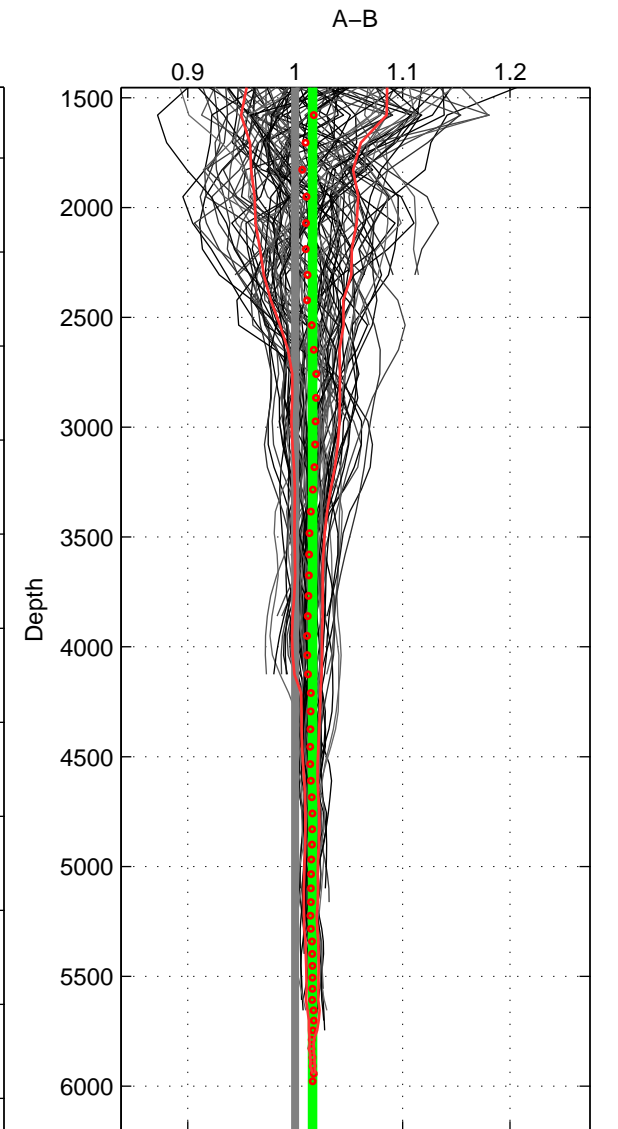

Cruise A (red). Date: Aug 1985 Cruisename: 496-325019850804

Cruise B (blue). Date: Oct 2007 Cruisename: 613-49NZ20071008

*** "Favourite" values are means of spaces 1 2 3.

	Offset	O.StDev	Ratio	R.Stdev	Rating
SIGMA:	2.752	0.770	1.020	0.005	5
THETA:	1.371	0.850	1.010	0.006	5
DEPTH:	2.489	0.513	1.016	0.003	5
FAV.:	2.204	0.711	1.015	0.005	5

Profiles of A: 35
 Profiles of B: 38
 Diff profs : 100
 WMoffset (A-B): 2.7517
 WMoffset stdev: 0.77041
 WMratio (A/B): 1.0199
 WMratio stdev: 0.0048765

Quality (1-5): 5

Profiles of A: 35
 Profiles of B: 38
 Diff profs : 100
 WMoffset (A-B): 1.3707
 WMoffset stdev: 0.85007
 WMratio (A/B): 1.0101
 WMratio stdev: 0.0055771

Quality (1-5): 5

Profiles of A: 35
 Profiles of B: 38
 Diff profs : 100
 WMoffset (A-B): 2.4892
 WMoffset stdev: 0.51284
 WMratio (A/B): 1.0161
 WMratio stdev: 0.0032228

Quality (1-5): 5