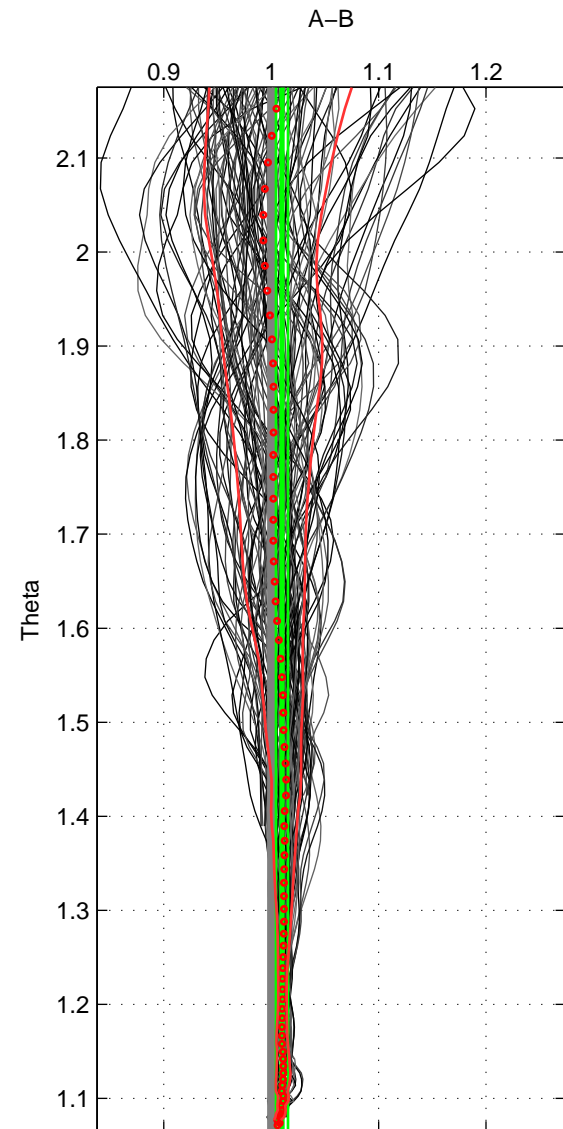

Cruise A (red). Date: Aug 1985 Cruisename: 496-325019850804

Cruise B (blue). Date: Oct 2007 Cruisename: 613-49NZ20071008

*** "Favourite" values are means of spaces 1 2 3.

	Offset	O.StDev	Ratio	R.Stdev	Rating
SIGMA:	2.752	0.770	1.020	0.005	5
THETA:	1.371	0.850	1.010	0.006	5
DEPTH:	2.489	0.513	1.016	0.003	5
FAV.:	2.204	0.711	1.015	0.005	5

Profiles of A: 35
 Profiles of B: 38
 Diff profs : 100
 WMoffset (A-B): 2.7517
 WMoffset stdev: 0.77041
 WMratio (A/B): 1.0199
 WMratio stdev: 0.0048765

Quality (1-5): 5

Profiles of A: 35
 Profiles of B: 38
 Diff profs : 100
 WMoffset (A-B): 1.3707
 WMoffset stdev: 0.85007
 WMratio (A/B): 1.0101
 WMratio stdev: 0.0055771

Quality (1-5): 5

Profiles of A: 35
 Profiles of B: 38
 Diff profs : 100
 WMoffset (A-B): 2.4892
 WMoffset stdev: 0.51284
 WMratio (A/B): 1.0161
 WMratio stdev: 0.0032228

Quality (1-5): 5