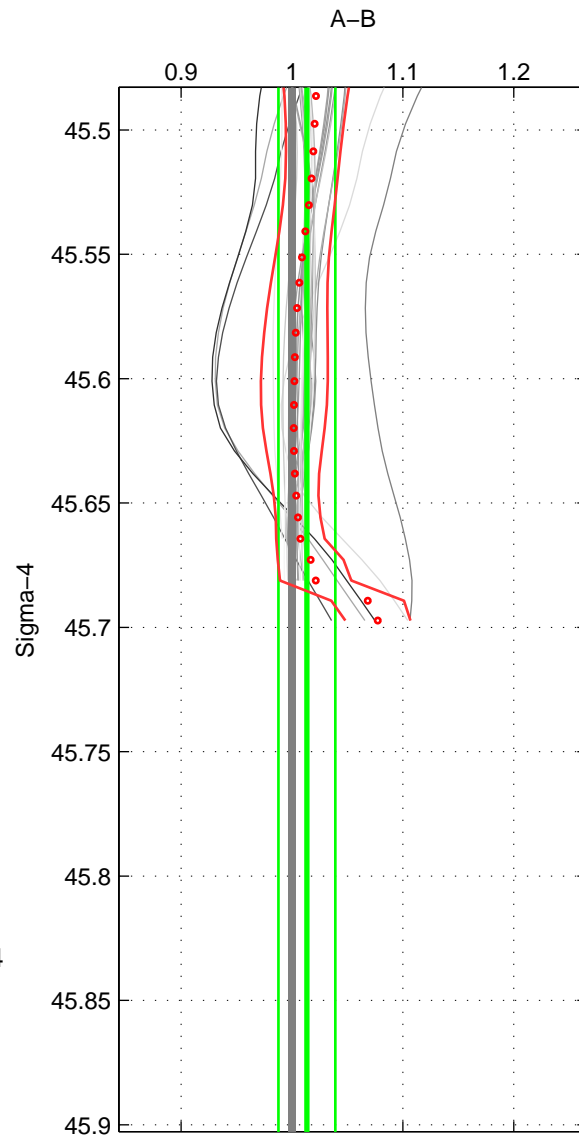

Cruise A (red). Date: Jun 2005 Cruisename: 605-49NZ20050525  
 Cruise B (blue). Date: Feb 2004 Cruisename: 702-49UP20040114

\*\*\* "Favourite" values are means of spaces 1 2.

	Offset	O.StDev	Ratio	R.Stdev	Rating
SIGMA:	1.320	1.953	1.013	0.026	4
THETA:	1.599	2.055	1.018	0.034	4
DEPTH:	0.406	1.001	1.001	0.009	3
FAV.:	1.459	2.004	1.016	0.030	4

Profiles of A: 18  
 Profiles of B: 3  
 Diff profs : 27  
 WMoffset (A-B): 1.3199  
 WMoffset stdev: 1.9528  
 WMratio (A/B): 1.0134  
 WMratio stdev: 0.025707

Quality (1-5): 4

Profiles of A: 18  
 Profiles of B: 3  
 Diff profs : 27  
 WMoffset (A-B): 1.5989  
 WMoffset stdev: 2.0553  
 WMratio (A/B): 1.0178  
 WMratio stdev: 0.034113

Quality (1-5): 4

Profiles of A: 18  
 Profiles of B: 3  
 Diff profs : 27  
 WMoffset (A-B): 0.40635  
 WMoffset stdev: 1.0014  
 WMratio (A/B): 1.001  
 WMratio stdev: 0.0092001

Quality (1-5): 3

Please note that statistics are bad.