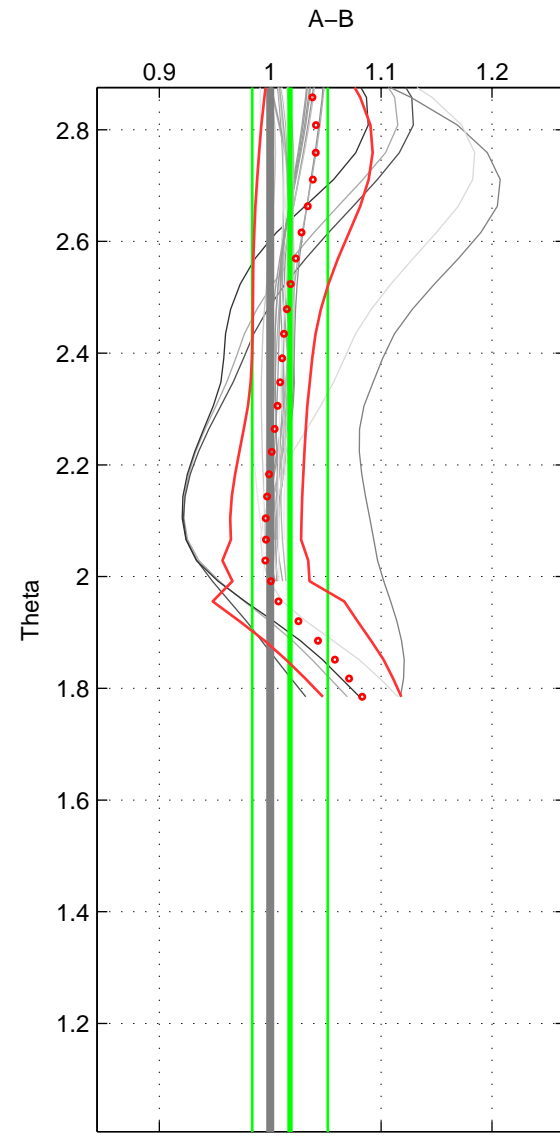

Cruise A (red). Date: Jun 2005 Cruisename: 605-49NZ20050525  
 Cruise B (blue). Date: Feb 2004 Cruisename: 702-49UP20040114

\*\*\* "Favourite" values are means of spaces 1 2.

	Offset	O.StDev	Ratio	R.Stdev	Rating
SIGMA:	1.320	1.953	1.013	0.026	4
THETA:	1.599	2.055	1.018	0.034	4
DEPTH:	0.406	1.001	1.001	0.009	3
FAV.:	1.459	2.004	1.016	0.030	4

Profiles of A: 18  
 Profiles of B: 3  
 Diff profs : 27  
 WMoffset (A-B): 1.3199  
 WMoffset stdev: 1.9528  
 WMratio (A/B): 1.0134  
 WMratio stdev: 0.025707

Quality (1-5): 4

Profiles of A: 18  
 Profiles of B: 3  
 Diff profs : 27  
 WMoffset (A-B): 1.5989  
 WMoffset stdev: 2.0553  
 WMratio (A/B): 1.0178  
 WMratio stdev: 0.034113

Quality (1-5): 4

Profiles of A: 18  
 Profiles of B: 3  
 Diff profs : 27  
 WMoffset (A-B): 0.40635  
 WMoffset stdev: 1.0014  
 WMratio (A/B): 1.001  
 WMratio stdev: 0.0092001

Quality (1-5): 3

Please note that statistics are bad.