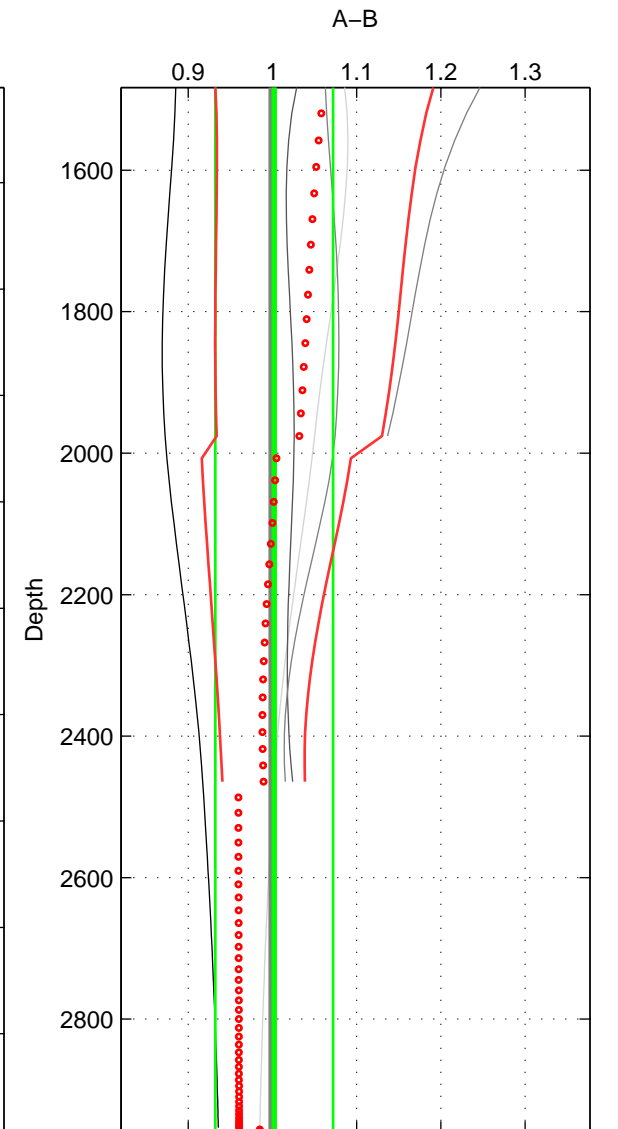

Cruise A (red). Date: Jun 1999 Cruisename: 569-49HO19990622  
 Cruise B (blue). Date: Jul 2001 Cruisename: 575-49HO20010710

\*\*\* "Favourite" values are means of spaces 1 2 3.

	Offset	O.StDev	Ratio	R.Stdev	Rating
SIGMA:	0.360	1.811	1.003	0.022	2
THETA:	0.807	3.325	1.010	0.048	2
DEPTH:	0.229	6.493	1.002	0.070	2
FAV.:	0.465	3.876	1.005	0.047	2

Profiles of A: 3  
 Profiles of B: 5  
 Diff profs : 5  
 WMoffset (A-B): 0.3596  
 WMoffset stdev: 1.8114  
 WMratio (A/B): 1.0031  
 WMratio stdev: 0.021948

Quality (1-5): 2

Profiles of A: 3  
 Profiles of B: 5  
 Diff profs : 5  
 WMoffset (A-B): 0.80711  
 WMoffset stdev: 3.3245  
 WMratio (A/B): 1.01  
 WMratio stdev: 0.048227

Quality (1-5): 2

Profiles of A: 3  
 Profiles of B: 5  
 Diff profs : 5  
 WMoffset (A-B): 0.22863  
 WMoffset stdev: 6.4931  
 WMratio (A/B): 1.0022  
 WMratio stdev: 0.069846

Quality (1-5): 2