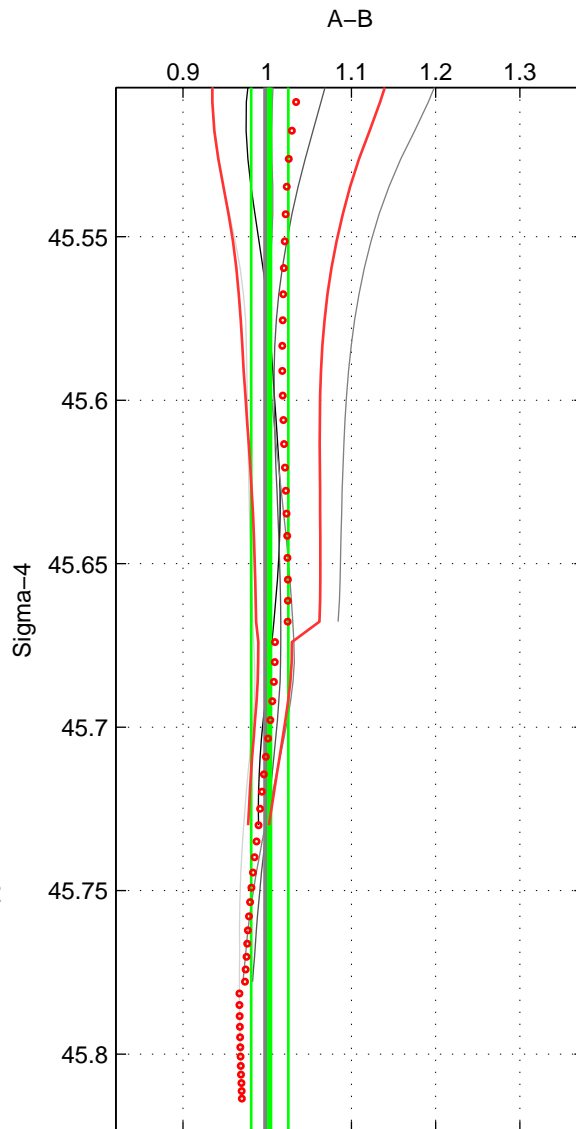

Cruise A (red). Date: Jun 1999 Cruisename: 569-49HO19990622  
 Cruise B (blue). Date: Jul 2001 Cruisename: 575-49HO20010710

\*\*\* "Favourite" values are means of spaces 1 2 3.

	Offset	O.StDev	Ratio	R.Stdev	Rating
SIGMA:	0.360	1.811	1.003	0.022	2
THETA:	0.807	3.325	1.010	0.048	2
DEPTH:	0.229	6.493	1.002	0.070	2
FAV.:	0.465	3.876	1.005	0.047	2

Profiles of A: 3  
 Profiles of B: 5  
 Diff profs : 5  
 WMoffset (A-B): 0.3596  
 WMoffset stdev: 1.8114  
 WMratio (A/B): 1.0031  
 WMratio stdev: 0.021948

Quality (1-5): 2

Profiles of A: 3  
 Profiles of B: 5  
 Diff profs : 5  
 WMoffset (A-B): 0.80711  
 WMoffset stdev: 3.3245  
 WMratio (A/B): 1.01  
 WMratio stdev: 0.048227

Quality (1-5): 2

Profiles of A: 3  
 Profiles of B: 5  
 Diff profs : 5  
 WMoffset (A-B): 0.22863  
 WMoffset stdev: 6.4931  
 WMratio (A/B): 1.0022  
 WMratio stdev: 0.069846

Quality (1-5): 2