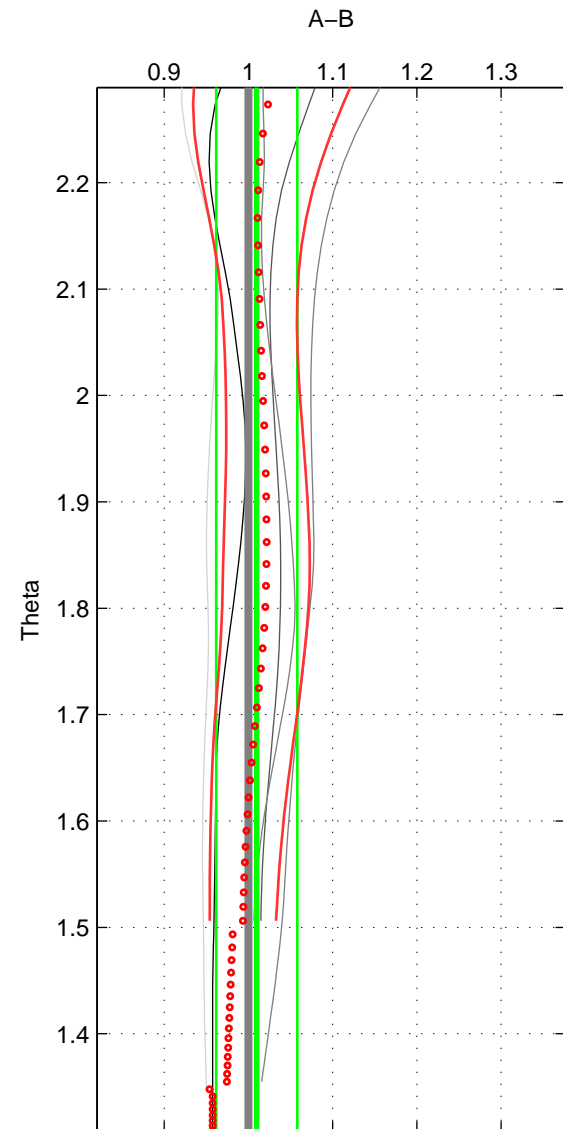

Cruise A (red). Date: Jun 1999 Cruisename: 569-49HO19990622  
 Cruise B (blue). Date: Jul 2001 Cruisename: 575-49HO20010710

\*\*\* "Favourite" values are means of spaces 1 2 3.

	Offset	O.StDev	Ratio	R.Stdev	Rating
SIGMA:	0.360	1.811	1.003	0.022	2
THETA:	0.807	3.325	1.010	0.048	2
DEPTH:	0.229	6.493	1.002	0.070	2
FAV.:	0.465	3.876	1.005	0.047	2

Profiles of A: 3  
 Profiles of B: 5  
 Diff profs : 5  
 WMoffset (A-B): 0.3596  
 WMoffset stdev: 1.8114  
 WMratio (A/B): 1.0031  
 WMratio stdev: 0.021948

Quality (1-5): 2

Profiles of A: 3  
 Profiles of B: 5  
 Diff profs : 5  
 WMoffset (A-B): 0.80711  
 WMoffset stdev: 3.3245  
 WMratio (A/B): 1.01  
 WMratio stdev: 0.048227

Quality (1-5): 2

Profiles of A: 3  
 Profiles of B: 5  
 Diff profs : 5  
 WMoffset (A-B): 0.22863  
 WMoffset stdev: 6.4931  
 WMratio (A/B): 1.0022  
 WMratio stdev: 0.069846

Quality (1-5): 2