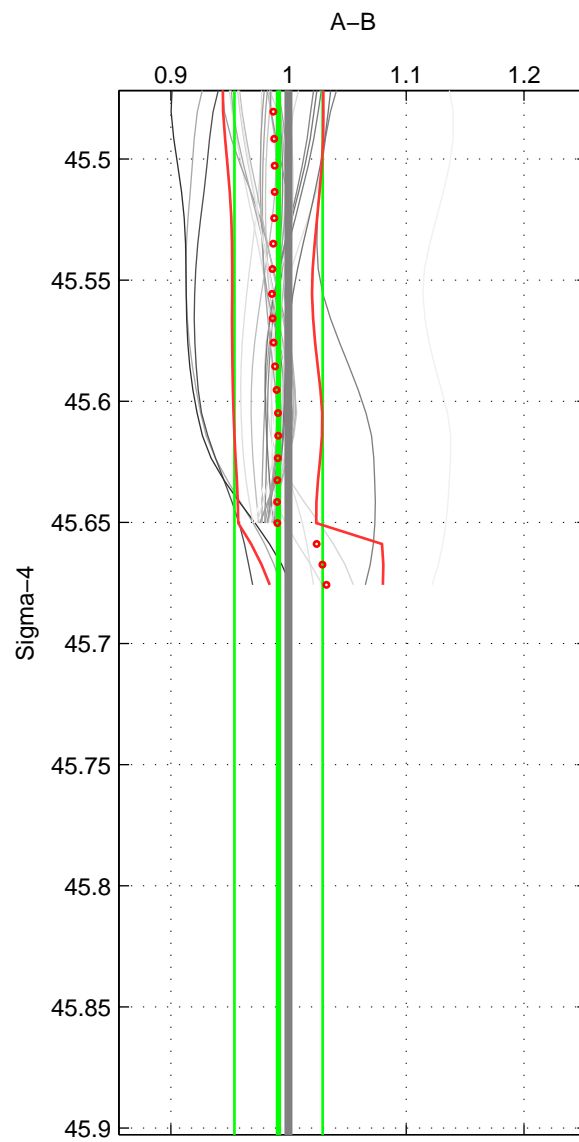

Cruise A (red). Date: Jun 2005 Cruisename: 605-49NZ20050525
 Cruise B (blue). Date: Feb 2008 Cruisename: 676-49UF20080117

*** "Favourite" values are those of space 2.

	Offset	O.StDev	Ratio	R.Stdev	Rating
SIGMA:	-1.046	2.717	0.992	0.037	4
THETA:	-0.704	2.827	0.998	0.045	5
DEPTH:	-0.697	0.303	0.995	0.004	3
FAV.:	-0.704	2.827	0.998	0.045	5

Profiles of A: 19
 Profiles of B: 4
 Diff profs: 32
 WMoffset (A-B): -1.0462
 WMoffset stdev: 2.7172
 WMratio (A/B): 0.99154
 WMratio stdev: 0.037486

Quality (1-5): 4

Profiles of A: 19
 Profiles of B: 4
 Diff profs: 32
 WMoffset (A-B): -0.70448
 WMoffset stdev: 2.8271
 WMratio (A/B): 0.99822
 WMratio stdev: 0.044562

Quality (1-5): 5

Profiles of A: 19
 Profiles of B: 4
 Diff profs: 32
 WMoffset (A-B): -0.69658
 WMoffset stdev: 0.3031
 WMratio (A/B): 0.99502
 WMratio stdev: 0.0038892

Quality (1-5): 3

Please note that statistics are bad.