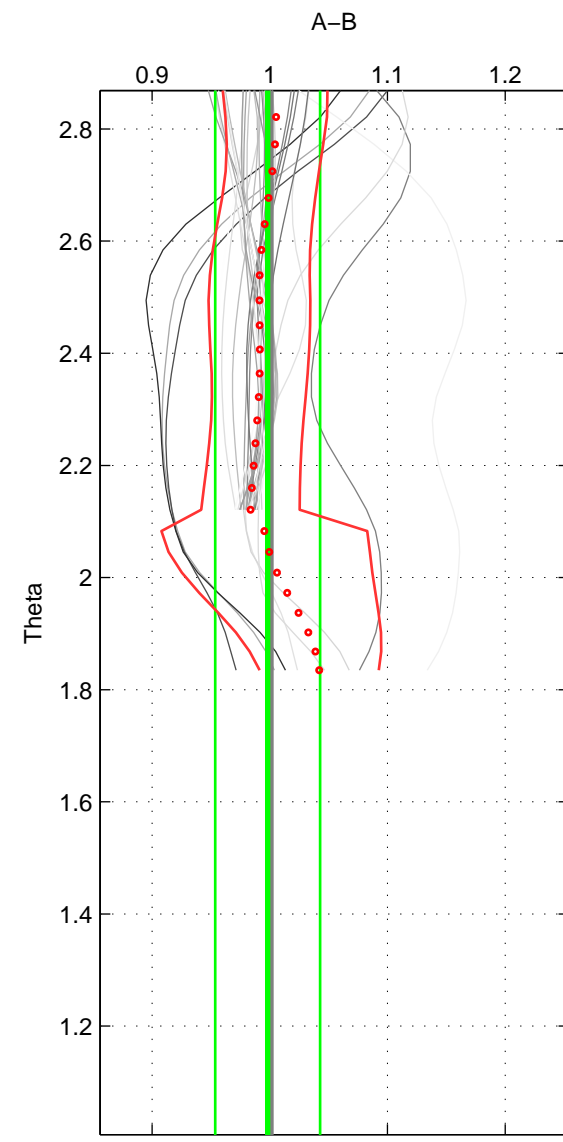

Cruise A (red). Date: Jun 2005 Cruisename: 605-49NZ20050525
 Cruise B (blue). Date: Feb 2008 Cruisename: 676-49UF20080117

*** "Favourite" values are those of space 2.

	Offset	O.StDev	Ratio	R.Stdev	Rating
SIGMA:	-1.046	2.717	0.992	0.037	4
THETA:	-0.704	2.827	0.998	0.045	5
DEPTH:	-0.697	0.303	0.995	0.004	3
FAV.:	-0.704	2.827	0.998	0.045	5

Profiles of A: 19
 Profiles of B: 4
 Diff profs: 32
 WMoffset (A-B): -1.0462
 WMoffset stdev: 2.7172
 WMratio (A/B): 0.99154
 WMratio stdev: 0.037486

Quality (1-5): 4

Profiles of A: 19
 Profiles of B: 4
 Diff profs: 32
 WMoffset (A-B): -0.70448
 WMoffset stdev: 2.8271
 WMratio (A/B): 0.99822
 WMratio stdev: 0.044562

Quality (1-5): 5

Profiles of A: 19
 Profiles of B: 4
 Diff profs: 32
 WMoffset (A-B): -0.69658
 WMoffset stdev: 0.3031
 WMratio (A/B): 0.99502
 WMratio stdev: 0.0038892

Quality (1-5): 3

Please note that statistics are bad.