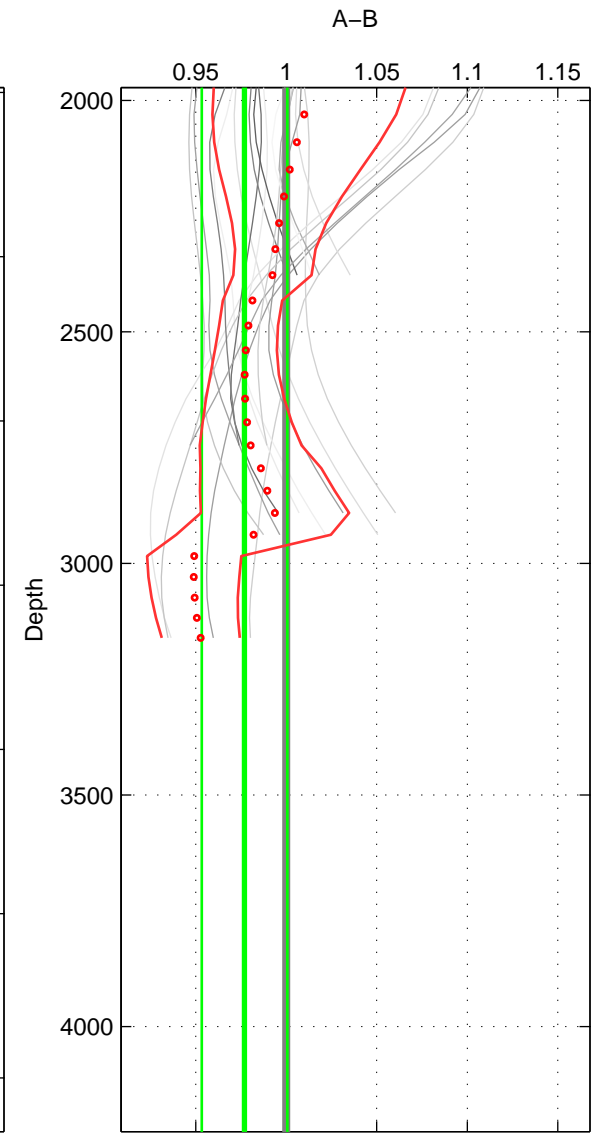

Cruise A (red). Date: Sep 1991 Cruisename: 141-06MT19910902  
 Cruise B (blue). Date: Jan 2011 Cruisename: 280-45CE20110103

\*\*\* "Favourite" values are means of spaces 1 2.

	Offset	O.StDev	Ratio	R.Stdev	Rating
SIGMA:	-12.731	0.956	0.952	0.004	4
THETA:	-15.561	0.652	0.941	0.003	4
DEPTH:	-6.265	6.341	0.977	0.024	3
FAV.:	-14.146	0.804	0.946	0.003	4

Profiles of A: 5  
 Profiles of B: 4  
 Diff profs : 20  
 WMoffset (A-B): -12.7309  
 WMoffset stdev: 0.95633  
 WMratio (A/B): 0.95199  
 WMratio stdev: 0.0036959

Quality (1-5): 4

Profiles of A: 5  
 Profiles of B: 4  
 Diff profs : 20  
 WMoffset (A-B): -15.5612  
 WMoffset stdev: 0.65189  
 WMratio (A/B): 0.94071  
 WMratio stdev: 0.0025467

Quality (1-5): 4

Profiles of A: 5  
 Profiles of B: 4  
 Diff profs : 20  
 WMoffset (A-B): -6.2645  
 WMoffset stdev: 6.3408  
 WMratio (A/B): 0.97691  
 WMratio stdev: 0.023604

Quality (1-5): 3