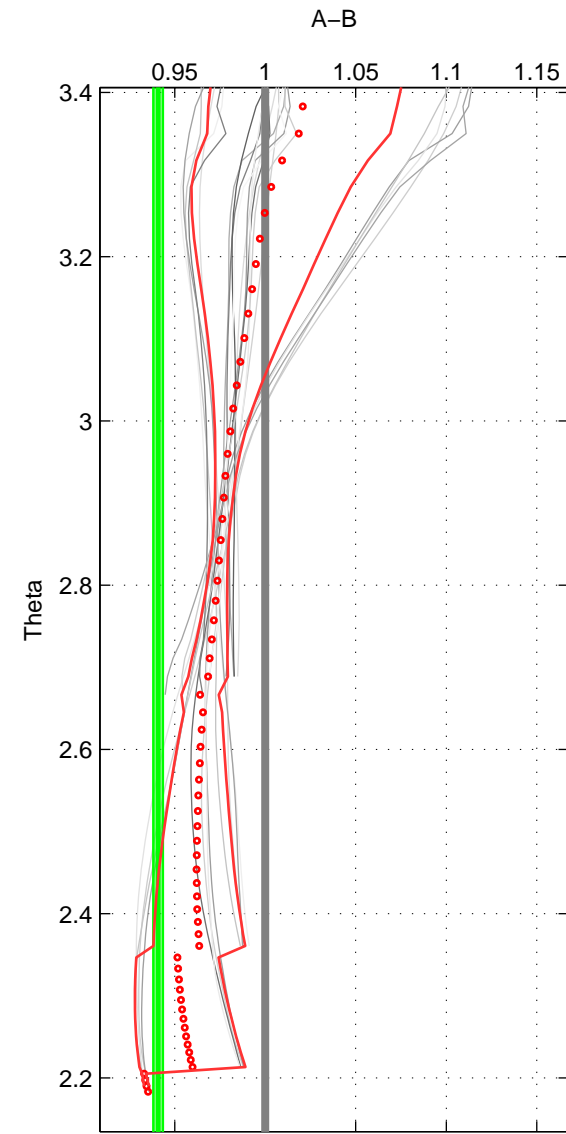

Cruise A (red). Date: Sep 1991 Cruisename: 141-06MT19910902  
 Cruise B (blue). Date: Jan 2011 Cruisename: 280-45CE20110103

\*\*\* "Favourite" values are means of spaces 1 2.

	Offset	O.StDev	Ratio	R.Stdev	Rating
SIGMA:	-12.731	0.956	0.952	0.004	4
THETA:	-15.561	0.652	0.941	0.003	4
DEPTH:	-6.265	6.341	0.977	0.024	3
FAV.:	-14.146	0.804	0.946	0.003	4

Profiles of A: 5  
 Profiles of B: 4  
 Diff profs : 20  
 WMoffset (A-B): -12.7309  
 WMoffset stdev: 0.95633  
 WMratio (A/B): 0.95199  
 WMratio stdev: 0.0036959

Quality (1-5): 4

Profiles of A: 5  
 Profiles of B: 4  
 Diff profs : 20  
 WMoffset (A-B): -15.5612  
 WMoffset stdev: 0.65189  
 WMratio (A/B): 0.94071  
 WMratio stdev: 0.0025467

Quality (1-5): 4

Profiles of A: 5  
 Profiles of B: 4  
 Diff profs : 20  
 WMoffset (A-B): -6.2645  
 WMoffset stdev: 6.3408  
 WMratio (A/B): 0.97691  
 WMratio stdev: 0.023604

Quality (1-5): 3