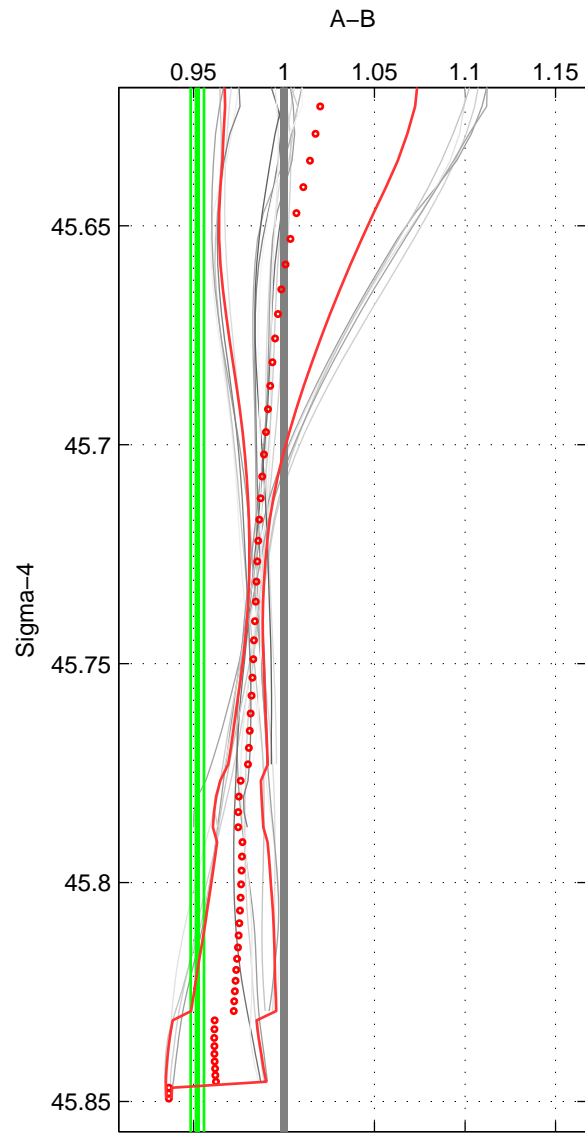

Cruise A (red). Date: Sep 1991 Cruisename: 141-06MT19910902  
 Cruise B (blue). Date: Jan 2011 Cruisename: 280-45CE20110103

\*\*\* "Favourite" values are means of spaces 1 2.

	Offset	O.StDev	Ratio	R.Stdev	Rating
SIGMA:	-12.731	0.956	0.952	0.004	4
THETA:	-15.561	0.652	0.941	0.003	4
DEPTH:	-6.265	6.341	0.977	0.024	3
FAV.:	-14.146	0.804	0.946	0.003	4

Profiles of A: 5  
 Profiles of B: 4  
 Diff profs : 20  
 WMoffset (A-B): -12.7309  
 WMoffset stdev: 0.95633  
 WMratio (A/B): 0.95199  
 WMratio stdev: 0.0036959

Quality (1-5): 4

Profiles of A: 5  
 Profiles of B: 4  
 Diff profs : 20  
 WMoffset (A-B): -15.5612  
 WMoffset stdev: 0.65189  
 WMratio (A/B): 0.94071  
 WMratio stdev: 0.0025467

Quality (1-5): 4

Profiles of A: 5  
 Profiles of B: 4  
 Diff profs : 20  
 WMoffset (A-B): -6.2645  
 WMoffset stdev: 6.3408  
 WMratio (A/B): 0.97691  
 WMratio stdev: 0.023604

Quality (1-5): 3