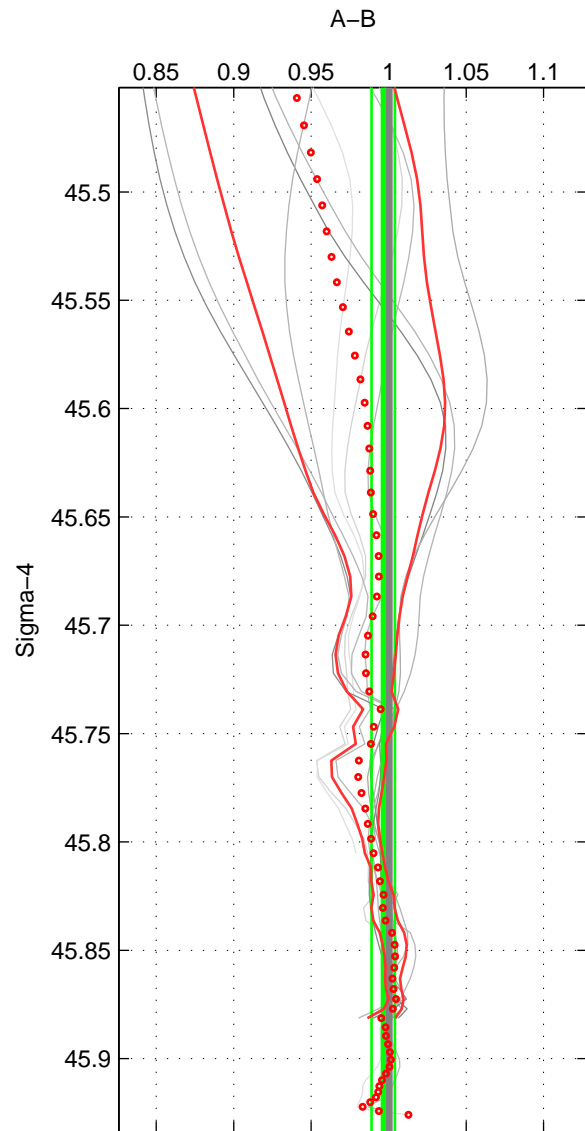

Cruise A (red). Date: Jan 1974 Cruisename: 473-318M19730822

Cruise B (blue). Date: Mar 1989 Cruisename: 507-32MW19890206

*** "Favourite" values are means of spaces 1 2 3.

	Offset	O.StDev	Ratio	R.Stdev	Rating
SIGMA:	-0.555	1.097	0.997	0.007	5
THETA:	-0.927	1.016	0.994	0.007	5
DEPTH:	-0.584	1.105	0.997	0.008	5
FAV.:	-0.688	1.073	0.996	0.007	5

Profiles of A: 3
 Profiles of B: 6
 Diff profs : 9
 WMoffset (A-B): -0.55503
 WMoffset stdev: 1.0968
 WMratio (A/B): 0.99652
 WMratio stdev: 0.0074955

Quality (1-5): 5

Profiles of A: 3
 Profiles of B: 6
 Diff profs : 9
 WMoffset (A-B): -0.92656
 WMoffset stdev: 1.0161
 WMratio (A/B): 0.99387
 WMratio stdev: 0.0066684

Quality (1-5): 5

Profiles of A: 3
 Profiles of B: 6
 Diff profs : 9
 WMoffset (A-B): -0.58355
 WMoffset stdev: 1.1046
 WMratio (A/B): 0.99658
 WMratio stdev: 0.0081809

Quality (1-5): 5