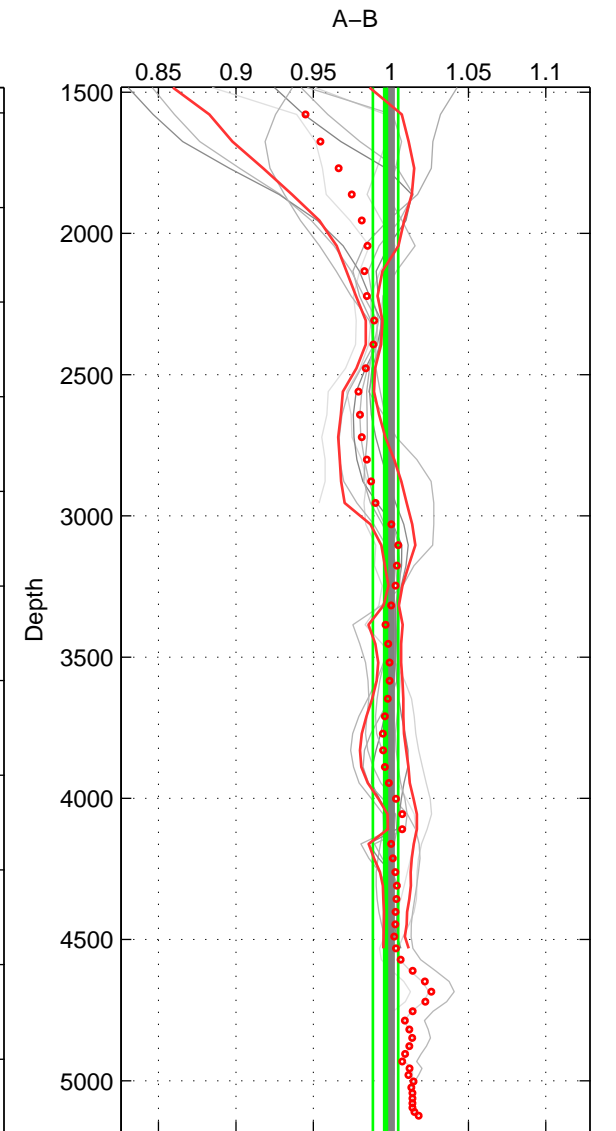

Cruise A (red). Date: Jan 1974 Cruisename: 473-318M19730822

Cruise B (blue). Date: Mar 1989 Cruisename: 507-32MW19890206

*** "Favourite" values are means of spaces 1 2 3.

	Offset	O.StDev	Ratio	R.Stdev	Rating
SIGMA:	-0.555	1.097	0.997	0.007	5
THETA:	-0.927	1.016	0.994	0.007	5
DEPTH:	-0.584	1.105	0.997	0.008	5
FAV.:	-0.688	1.073	0.996	0.007	5

Profiles of A: 3
 Profiles of B: 6
 Diff profs : 9
 WMoffset (A-B): -0.55503
 WMoffset stdev: 1.0968
 WMratio (A/B): 0.99652
 WMratio stdev: 0.0074955

Quality (1-5): 5

Profiles of A: 3
 Profiles of B: 6
 Diff profs : 9
 WMoffset (A-B): -0.92656
 WMoffset stdev: 1.0161
 WMratio (A/B): 0.99387
 WMratio stdev: 0.0066684

Quality (1-5): 5

Profiles of A: 3
 Profiles of B: 6
 Diff profs : 9
 WMoffset (A-B): -0.58355
 WMoffset stdev: 1.1046
 WMratio (A/B): 0.99658
 WMratio stdev: 0.0081809

Quality (1-5): 5