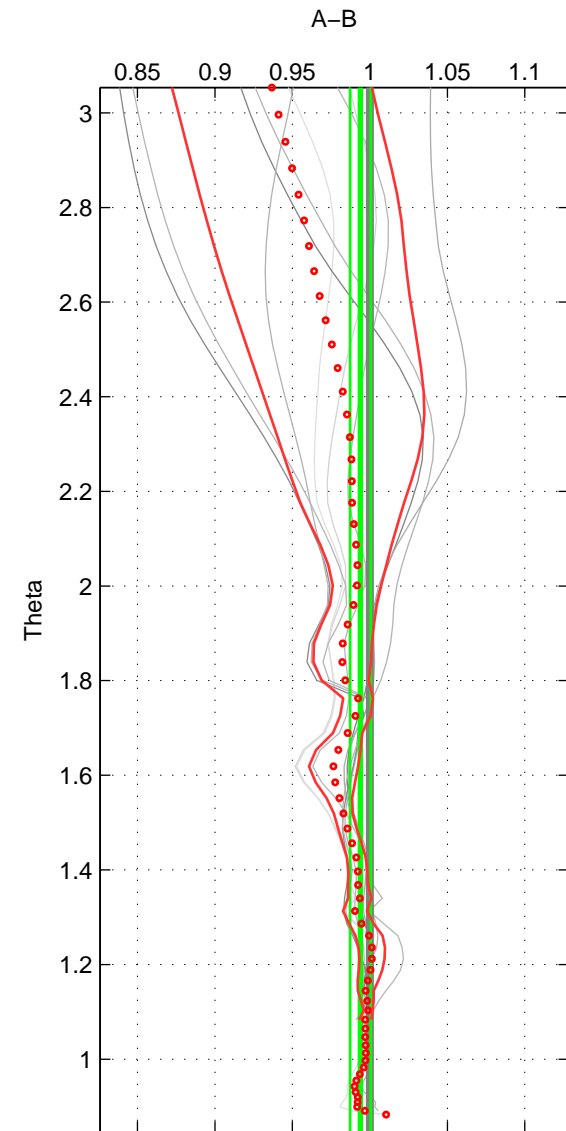

Cruise A (red). Date: Jan 1974 Cruisename: 473-318M19730822

Cruise B (blue). Date: Mar 1989 Cruisename: 507-32MW19890206

*** "Favourite" values are means of spaces 1 2 3.

	Offset	O.StDev	Ratio	R.Stdev	Rating
SIGMA:	-0.555	1.097	0.997	0.007	5
THETA:	-0.927	1.016	0.994	0.007	5
DEPTH:	-0.584	1.105	0.997	0.008	5
FAV.:	-0.688	1.073	0.996	0.007	5

Profiles of A: 3
 Profiles of B: 6
 Diff profs : 9
 WMoffset (A-B): -0.55503
 WMoffset stdev: 1.0968
 WMratio (A/B): 0.99652
 WMratio stdev: 0.0074955

Quality (1-5): 5

Profiles of A: 3
 Profiles of B: 6
 Diff profs : 9
 WMoffset (A-B): -0.92656
 WMoffset stdev: 1.0161
 WMratio (A/B): 0.99387
 WMratio stdev: 0.0066684

Quality (1-5): 5

Profiles of A: 3
 Profiles of B: 6
 Diff profs : 9
 WMoffset (A-B): -0.58355
 WMoffset stdev: 1.1046
 WMratio (A/B): 0.99658
 WMratio stdev: 0.0081809

Quality (1-5): 5