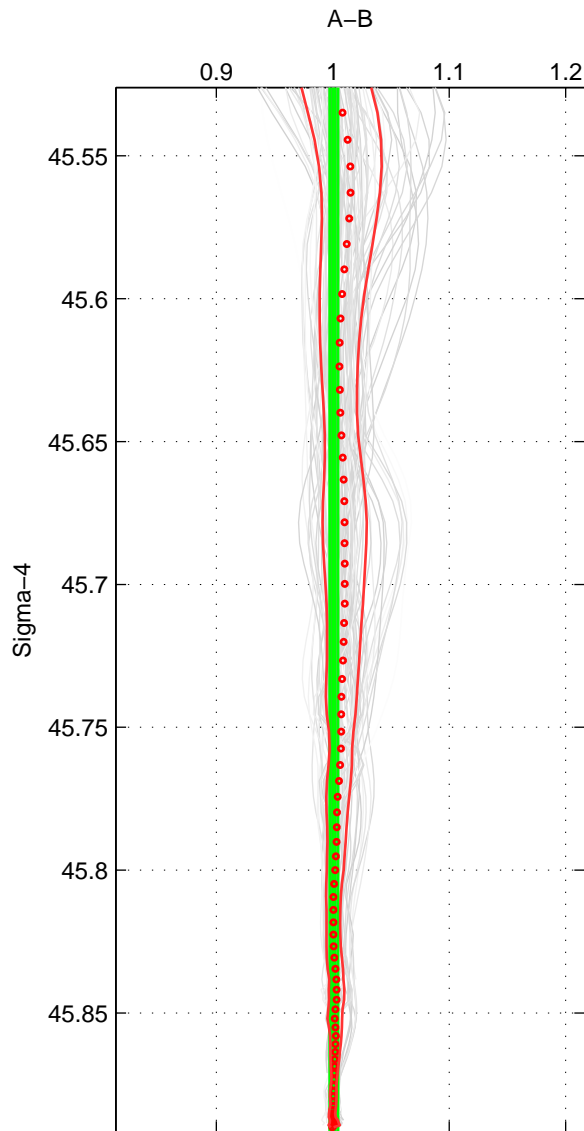

Cruise A (red). Date: Jun 2005 Cruisename: 605-49NZ20050525

Cruise B (blue). Date: Aug 2007 Cruisename: 611-49NZ20070724

*** "Favourite" values are means of spaces 1 2 3.

	Offset	O.StDev	Ratio	R.Stdev	Rating
SIGMA:	0.189	0.588	1.001	0.004	5
THETA:	0.550	0.534	1.004	0.003	5
DEPTH:	0.458	0.803	1.003	0.005	5
FAV.:	0.399	0.642	1.003	0.004	5

Profiles of A: 15
 Profiles of B: 17
 Diff profs : 100
 WMoffset (A-B): 0.18929
 WMoffset stdev: 0.5876
 WMratio (A/B): 1.001
 WMratio stdev: 0.0035798

Quality (1-5): 5

Profiles of A: 15
 Profiles of B: 17
 Diff profs : 100
 WMoffset (A-B): 0.55
 WMoffset stdev: 0.53448
 WMratio (A/B): 1.0036
 WMratio stdev: 0.0032345

Quality (1-5): 5

Profiles of A: 15
 Profiles of B: 17
 Diff profs : 100
 WMoffset (A-B): 0.45791
 WMoffset stdev: 0.80331
 WMratio (A/B): 1.0031
 WMratio stdev: 0.0048671

Quality (1-5): 5