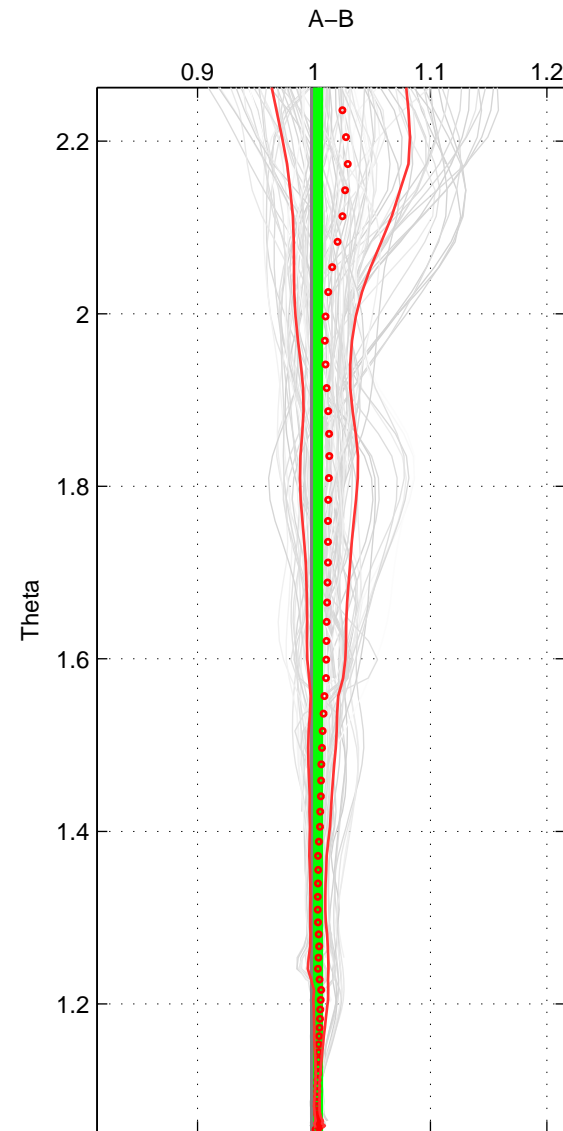

Cruise A (red). Date: Jun 2005 Cruisename: 605-49NZ20050525

Cruise B (blue). Date: Aug 2007 Cruisename: 611-49NZ20070724

*** "Favourite" values are means of spaces 1 2 3.

	Offset	O.StDev	Ratio	R.Stdev	Rating
SIGMA:	0.189	0.588	1.001	0.004	5
THETA:	0.550	0.534	1.004	0.003	5
DEPTH:	0.458	0.803	1.003	0.005	5
FAV.:	0.399	0.642	1.003	0.004	5

Profiles of A: 15
 Profiles of B: 17
 Diff profs : 100
 WMoffset (A-B): 0.18929
 WMoffset stdev: 0.5876
 WMratio (A/B): 1.001
 WMratio stdev: 0.0035798

Quality (1-5): 5

Profiles of A: 15
 Profiles of B: 17
 Diff profs : 100
 WMoffset (A-B): 0.55
 WMoffset stdev: 0.53448
 WMratio (A/B): 1.0036
 WMratio stdev: 0.0032345

Quality (1-5): 5

Profiles of A: 15
 Profiles of B: 17
 Diff profs : 100
 WMoffset (A-B): 0.45791
 WMoffset stdev: 0.80331
 WMratio (A/B): 1.0031
 WMratio stdev: 0.0048671

Quality (1-5): 5