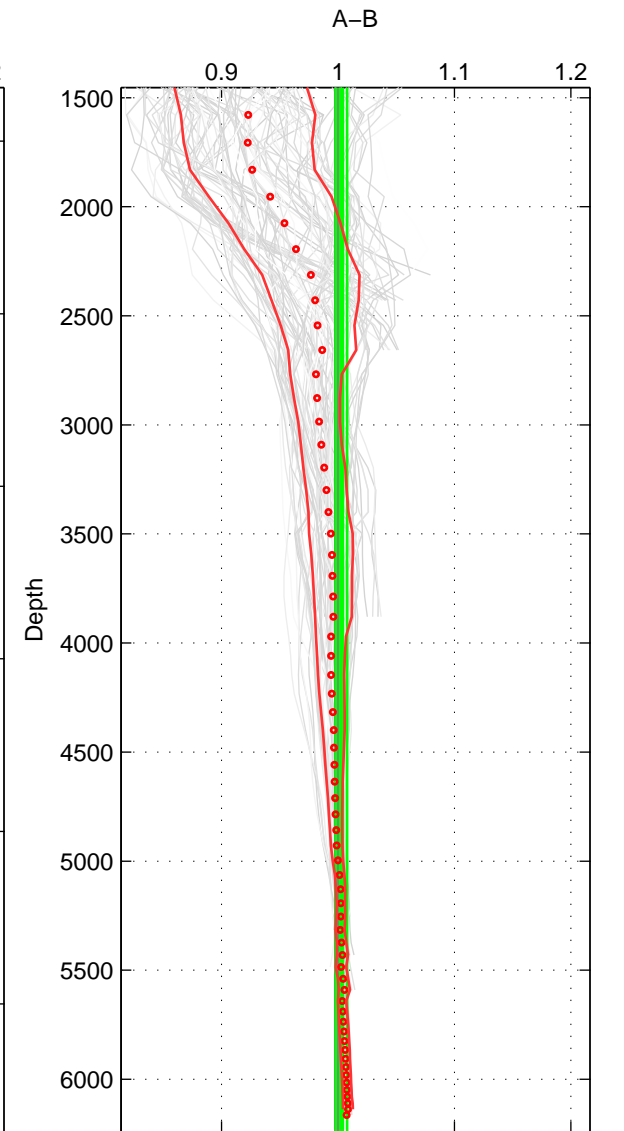

Cruise A (red). Date: Jun 2005 Cruisename: 605-49NZ20050525

Cruise B (blue). Date: Aug 2007 Cruisename: 611-49NZ20070724

*** "Favourite" values are means of spaces 1 2 3.

	Offset	O.StDev	Ratio	R.Stdev	Rating
SIGMA:	0.189	0.588	1.001	0.004	5
THETA:	0.550	0.534	1.004	0.003	5
DEPTH:	0.458	0.803	1.003	0.005	5
FAV.:	0.399	0.642	1.003	0.004	5

Profiles of A: 15
 Profiles of B: 17
 Diff profs : 100
 WMoffset (A-B): 0.18929
 WMoffset stdev: 0.5876
 WMratio (A/B): 1.001
 WMratio stdev: 0.0035798

Quality (1-5): 5

Profiles of A: 15
 Profiles of B: 17
 Diff profs : 100
 WMoffset (A-B): 0.55
 WMoffset stdev: 0.53448
 WMratio (A/B): 1.0036
 WMratio stdev: 0.0032345

Quality (1-5): 5

Profiles of A: 15
 Profiles of B: 17
 Diff profs : 100
 WMoffset (A-B): 0.45791
 WMoffset stdev: 0.80331
 WMratio (A/B): 1.0031
 WMratio stdev: 0.0048671

Quality (1-5): 5