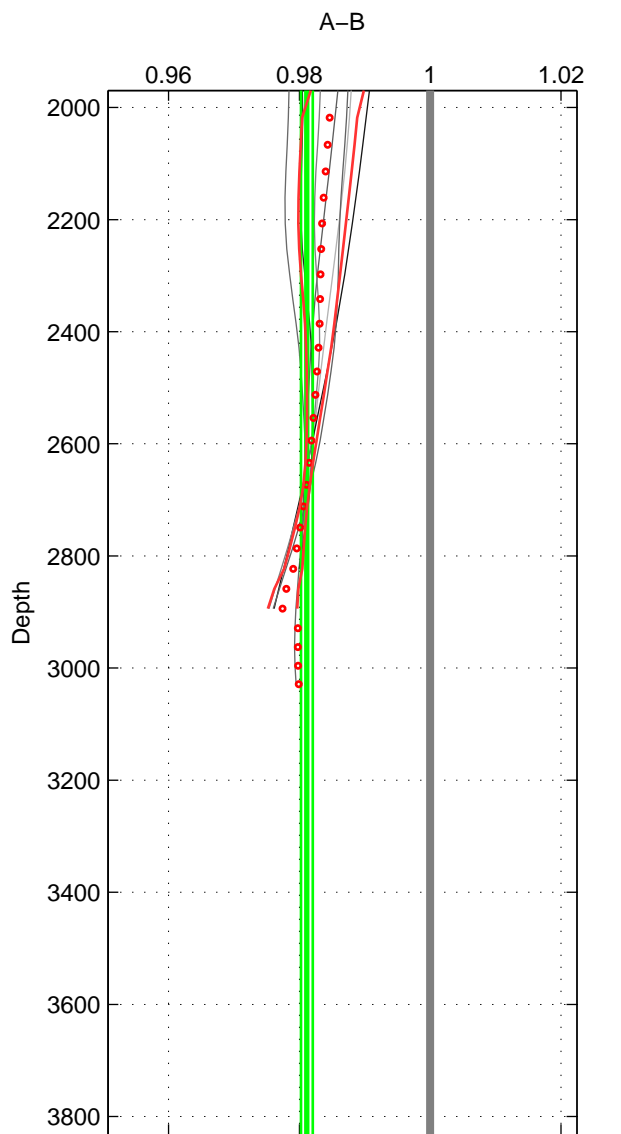

Cruise A (red). Date: May 2002 Cruisename: 51-32H120020505

Cruise B (blue). Date: Sep 2002 Cruisename: 67-49NZ20020822

*** "Favourite" values are means of spaces 1 2 3.

	Offset	O.StDev	Ratio	R.Stdev	Rating
SIGMA:	-5.968	0.959	0.980	0.003	2
THETA:	-5.004	0.820	0.983	0.003	2
DEPTH:	-5.492	0.261	0.981	0.001	2
FAV.:	-5.488	0.680	0.981	0.002	2

Profiles of A: 3
 Profiles of B: 4
 Diff profs : 10
 WMoffset (A-B): -5.9681
 WMoffset stdev: 0.95872
 WMratio (A/B): 0.97981
 WMratio stdev: 0.0031825

Quality (1-5): 2

Profiles of A: 3
 Profiles of B: 4
 Diff profs : 10
 WMoffset (A-B): -5.0044
 WMoffset stdev: 0.82023
 WMratio (A/B): 0.98271
 WMratio stdev: 0.002838

Quality (1-5): 2

Profiles of A: 3
 Profiles of B: 4
 Diff profs : 10
 WMoffset (A-B): -5.4918
 WMoffset stdev: 0.26143
 WMratio (A/B): 0.98114
 WMratio stdev: 0.00089412

Quality (1-5): 2