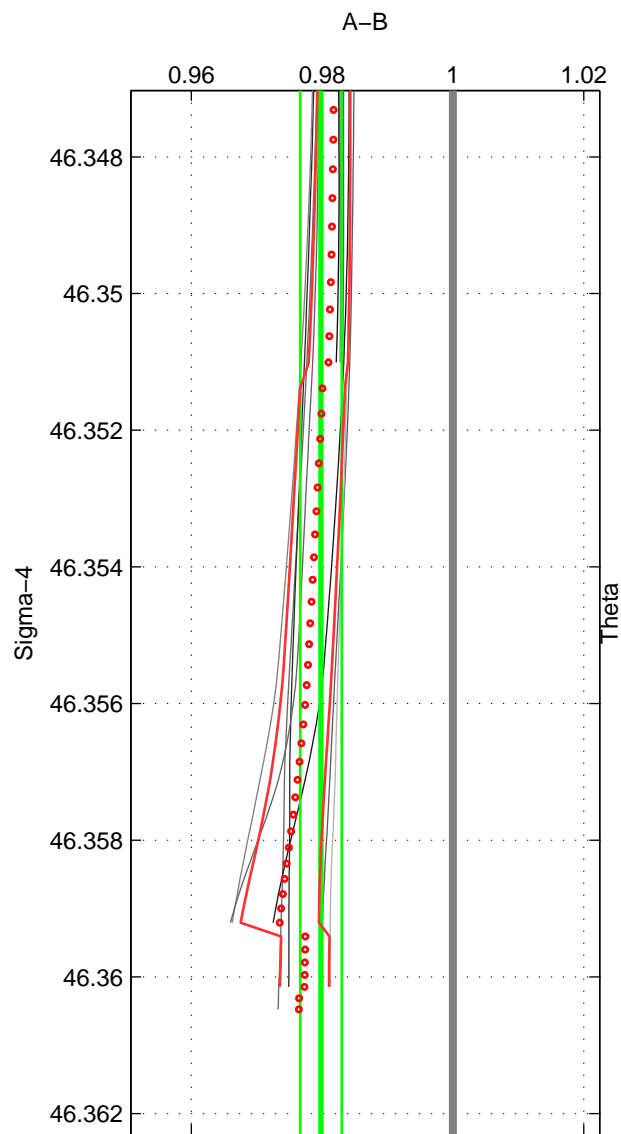

Cruise A (red). Date: May 2002 Cruisename: 51-32H120020505

Cruise B (blue). Date: Sep 2002 Cruisename: 67-49NZ20020822

*** "Favourite" values are means of spaces 1 2 3.

	Offset	O.StDev	Ratio	R.Stdev	Rating
SIGMA:	-5.968	0.959	0.980	0.003	2
THETA:	-5.004	0.820	0.983	0.003	2
DEPTH:	-5.492	0.261	0.981	0.001	2
FAV.:	-5.488	0.680	0.981	0.002	2

Profiles of A: 3
 Profiles of B: 4
 Diff profs : 10
 WMoffset (A-B): -5.9681
 WMoffset stdev: 0.95872
 WMratio (A/B): 0.97981
 WMratio stdev: 0.0031825

Quality (1-5): 2

Profiles of A: 3
 Profiles of B: 4
 Diff profs : 10
 WMoffset (A-B): -5.0044
 WMoffset stdev: 0.82023
 WMratio (A/B): 0.98271
 WMratio stdev: 0.002838

Quality (1-5): 2

Profiles of A: 3
 Profiles of B: 4
 Diff profs : 10
 WMoffset (A-B): -5.4918
 WMoffset stdev: 0.26143
 WMratio (A/B): 0.98114
 WMratio stdev: 0.00089412

Quality (1-5): 2