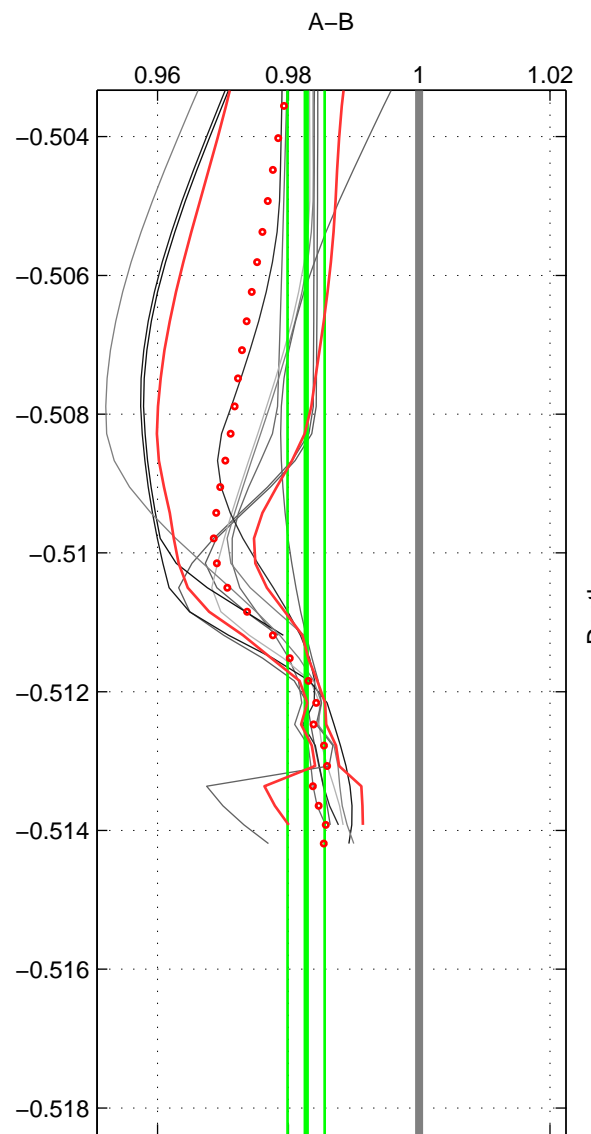

Cruise A (red). Date: May 2002 Cruisename: 51-32H120020505

Cruise B (blue). Date: Sep 2002 Cruisename: 67-49NZ20020822

*** "Favourite" values are means of spaces 1 2 3.

	Offset	O.StDev	Ratio	R.Stdev	Rating
SIGMA:	-5.968	0.959	0.980	0.003	2
THETA:	-5.004	0.820	0.983	0.003	2
DEPTH:	-5.492	0.261	0.981	0.001	2
FAV.:	-5.488	0.680	0.981	0.002	2

Profiles of A: 3
 Profiles of B: 4
 Diff profs : 10
 WMoffset (A-B): -5.9681
 WMoffset stdev: 0.95872
 WMratio (A/B): 0.97981
 WMratio stdev: 0.0031825

Quality (1-5): 2

Profiles of A: 3
 Profiles of B: 4
 Diff profs : 10
 WMoffset (A-B): -5.0044
 WMoffset stdev: 0.82023
 WMratio (A/B): 0.98271
 WMratio stdev: 0.002838

Quality (1-5): 2

Profiles of A: 3
 Profiles of B: 4
 Diff profs : 10
 WMoffset (A-B): -5.4918
 WMoffset stdev: 0.26143
 WMratio (A/B): 0.98114
 WMratio stdev: 0.00089412

Quality (1-5): 2