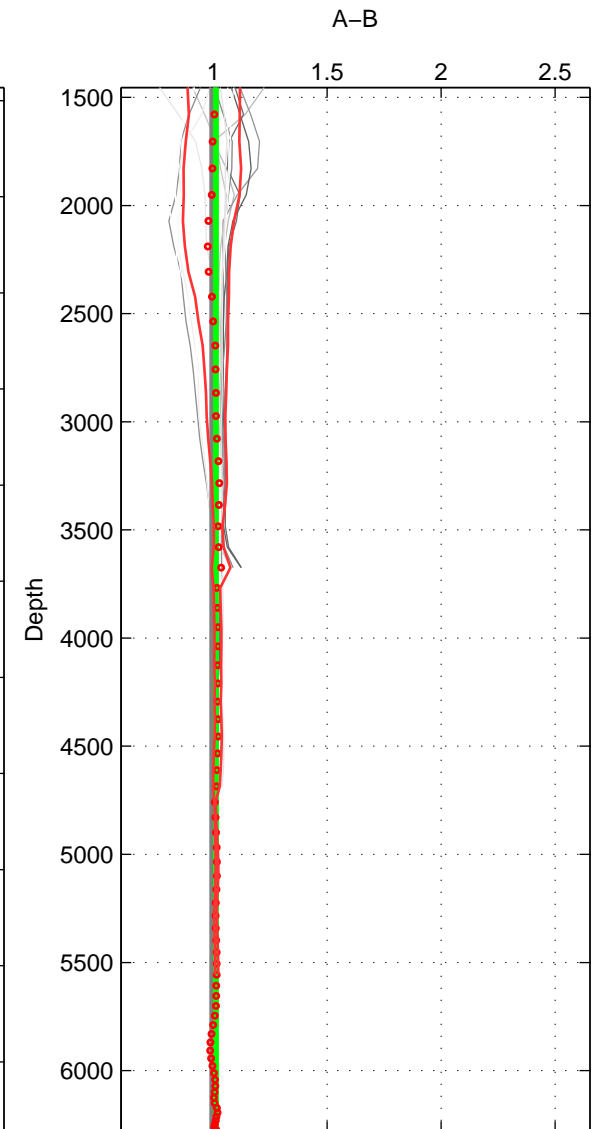

Cruise A (red). Date: Jan 1974 Cruisename: 473-3

Cruise B (blue). Date: Oct 2007 Cruisename: 473-3

\*\*\* "Favourite" values are means of spaces 1 2 3.

	Offset	O.StDev	Ratio	R.Stdev	Rating
SIGMA:	2.099	1.104	1.018	0.008	5
THETA:	1.089	0.809	1.007	0.005	5
DEPTH:	1.839	0.885	1.012	0.006	5
FAV.:	1.676	0.933	1.012	0.006	5

Profiles of A: 4  
 Profiles of B: 20  
 Diff profs : 23  
 WMoffset (A-B): 2.0989  
 WMoffset stdev: 1.1038  
 WMratio (A/B): 1.0176  
 WMratio stdev: 0.0079533

Quality (1-5): 5

Profiles of A: 4  
 Profiles of B: 20  
 Diff profs : 23  
 WMoffset (A-B): 1.0891  
 WMoffset stdev: 0.80897  
 WMratio (A/B): 1.0073  
 WMratio stdev: 0.004728

Quality (1-5): 5

Profiles of A: 4  
 Profiles of B: 20  
 Diff profs : 23  
 WMoffset (A-B): 1.839  
 WMoffset stdev: 0.88508  
 WMratio (A/B): 1.0121  
 WMratio stdev: 0.0055623

Quality (1-5): 5