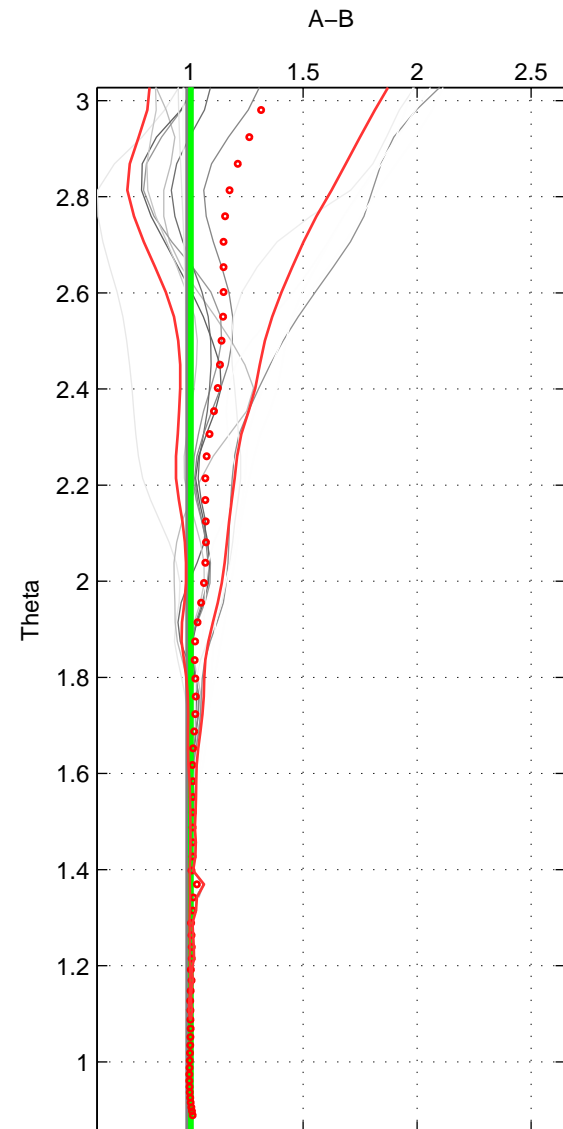

Cruise A (red). Date: Jan 1974 Cruisename: 473-3

Cruise B (blue). Date: Oct 2007 Cruisename: 473-3

\*\*\* "Favourite" values are means of spaces 1 2 3.

	Offset	O.StDev	Ratio	R.Stdev	Rating
SIGMA:	2.099	1.104	1.018	0.008	5
THETA:	1.089	0.809	1.007	0.005	5
DEPTH:	1.839	0.885	1.012	0.006	5
FAV.:	1.676	0.933	1.012	0.006	5

Profiles of A: 4  
 Profiles of B: 20  
 Diff profs : 23  
 WMoffset (A-B): 2.0989  
 WMoffset stdev: 1.1038  
 WMratio (A/B): 1.0176  
 WMratio stdev: 0.0079533

Quality (1-5): 5

Profiles of A: 4  
 Profiles of B: 20  
 Diff profs : 23  
 WMoffset (A-B): 1.0891  
 WMoffset stdev: 0.80897  
 WMratio (A/B): 1.0073  
 WMratio stdev: 0.004728

Quality (1-5): 5

Profiles of A: 4  
 Profiles of B: 20  
 Diff profs : 23  
 WMoffset (A-B): 1.839  
 WMoffset stdev: 0.88508  
 WMratio (A/B): 1.0121  
 WMratio stdev: 0.0055623

Quality (1-5): 5