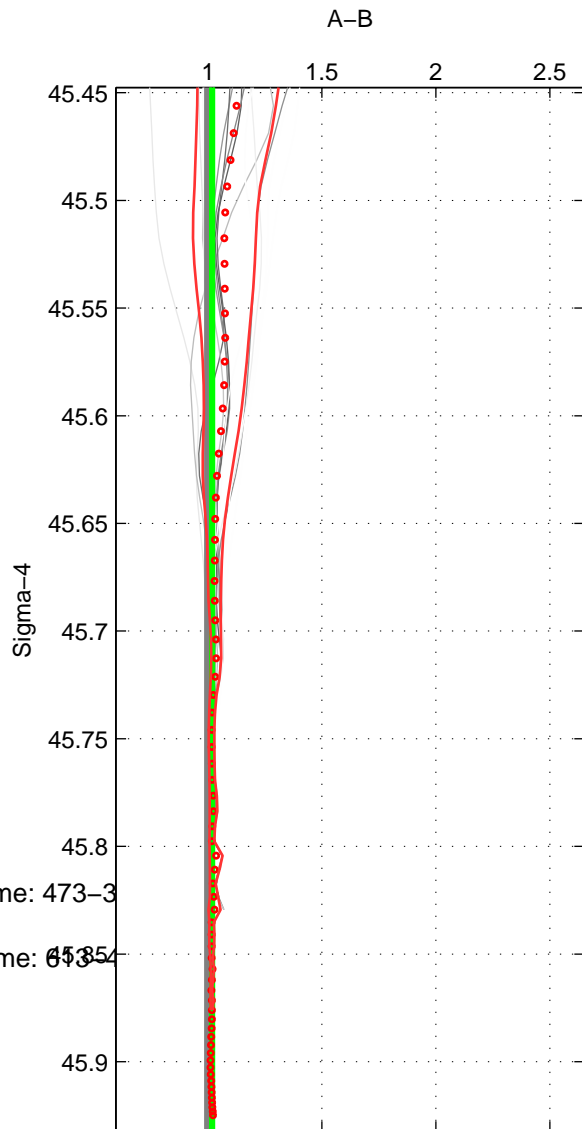

Cruise A (red). Date: Jan 1974 Cruisename: 473-3

Cruise B (blue). Date: Oct 2007 Cruisename: 473-3

\*\*\* "Favourite" values are means of spaces 1 2 3.

	Offset	O.StDev	Ratio	R.Stdev	Rating
SIGMA:	2.099	1.104	1.018	0.008	5
THETA:	1.089	0.809	1.007	0.005	5
DEPTH:	1.839	0.885	1.012	0.006	5
FAV.:	1.676	0.933	1.012	0.006	5

Profiles of A: 4  
 Profiles of B: 20  
 Diff profs : 23  
 WMoffset (A-B): 2.0989  
 WMoffset stdev: 1.1038  
 WMratio (A/B): 1.0176  
 WMratio stdev: 0.0079533

Quality (1-5): 5

Profiles of A: 4  
 Profiles of B: 20  
 Diff profs : 23  
 WMoffset (A-B): 1.0891  
 WMoffset stdev: 0.80897  
 WMratio (A/B): 1.0073  
 WMratio stdev: 0.004728

Quality (1-5): 5

Profiles of A: 4  
 Profiles of B: 20  
 Diff profs : 23  
 WMoffset (A-B): 1.839  
 WMoffset stdev: 0.88508  
 WMratio (A/B): 1.0121  
 WMratio stdev: 0.0055623

Quality (1-5): 5