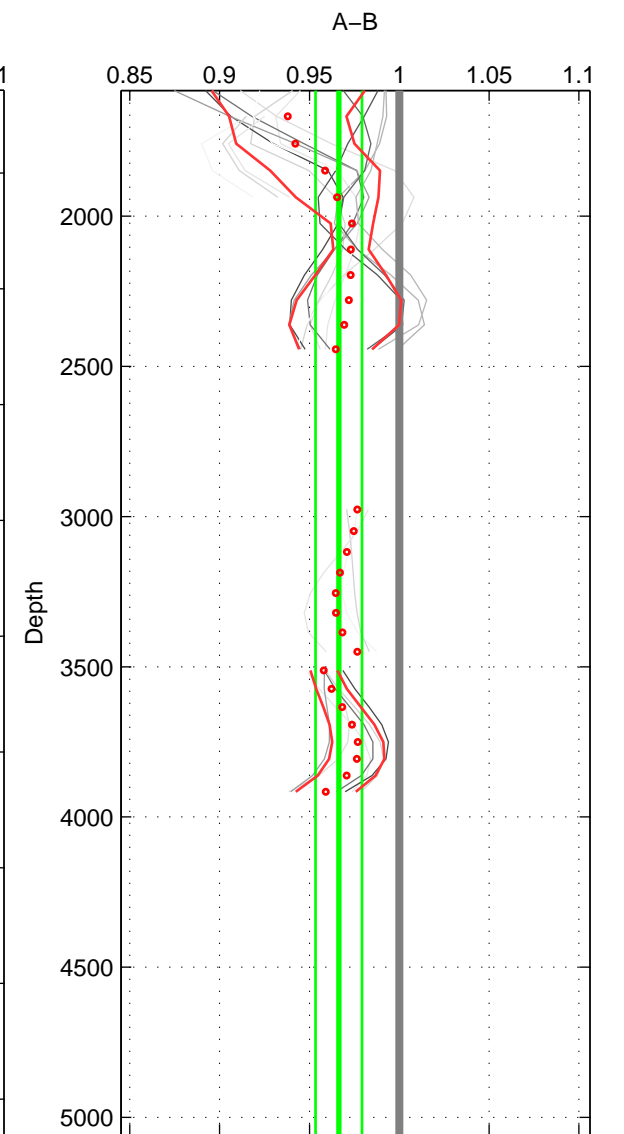

Cruise A (red). Date: Mar 1989 Cruisename: 507-32MW19890206

Cruise B (blue). Date: Sep 1991 Cruisename: 557-49HH19910813

\*\*\* "Favourite" values are means of spaces 1 2.

	Offset	O.StDev	Ratio	R.Stdev	Rating
SIGMA:	-4.460	1.082	0.962	0.009	5
THETA:	-6.964	2.440	0.947	0.018	5
DEPTH:	-4.473	1.820	0.966	0.013	4
FAV.:	-5.712	1.761	0.954	0.013	5

Profiles of A: 5  
 Profiles of B: 4  
 Diff profs : 14  
 WMoffset (A-B): -4.4602  
 WMoffset stdev: 1.082  
 WMratio (A/B): 0.9621  
 WMratio stdev: 0.008592

Quality (1-5): 5

Profiles of A: 5  
 Profiles of B: 4  
 Diff profs : 14  
 WMoffset (A-B): -6.9643  
 WMoffset stdev: 2.4396  
 WMratio (A/B): 0.9467  
 WMratio stdev: 0.018151

Quality (1-5): 5

Profiles of A: 5  
 Profiles of B: 4  
 Diff profs : 14  
 WMoffset (A-B): -4.4729  
 WMoffset stdev: 1.82  
 WMratio (A/B): 0.9663  
 WMratio stdev: 0.012923

Quality (1-5): 4