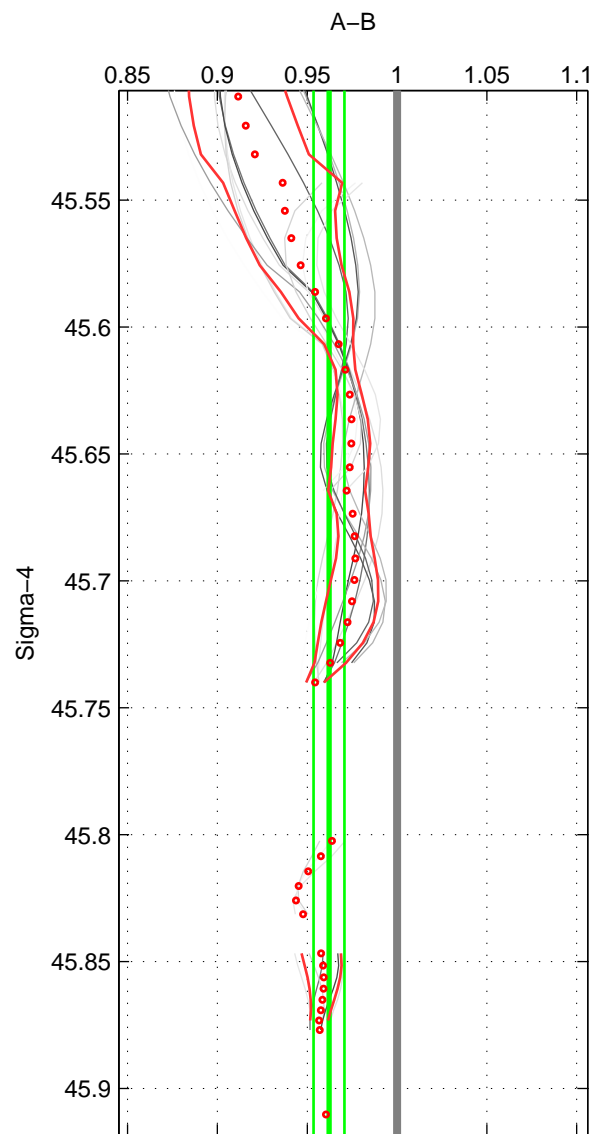

Cruise A (red). Date: Mar 1989 Cruisename: 507-32MW19890206

Cruise B (blue). Date: Sep 1991 Cruisename: 557-49HH19910813

\*\*\* "Favourite" values are means of spaces 1 2.

	Offset	O.StDev	Ratio	R.Stdev	Rating
SIGMA:	-4.460	1.082	0.962	0.009	5
THETA:	-6.964	2.440	0.947	0.018	5
DEPTH:	-4.473	1.820	0.966	0.013	4
FAV.:	-5.712	1.761	0.954	0.013	5

Profiles of A: 5  
 Profiles of B: 4  
 Diff profs : 14  
 WMoffset (A-B): -4.4602  
 WMoffset stdev: 1.082  
 WMratio (A/B): 0.9621  
 WMratio stdev: 0.008592

Quality (1-5): 5

Profiles of A: 5  
 Profiles of B: 4  
 Diff profs : 14  
 WMoffset (A-B): -6.9643  
 WMoffset stdev: 2.4396  
 WMratio (A/B): 0.9467  
 WMratio stdev: 0.018151

Quality (1-5): 5

Profiles of A: 5  
 Profiles of B: 4  
 Diff profs : 14  
 WMoffset (A-B): -4.4729  
 WMoffset stdev: 1.82  
 WMratio (A/B): 0.9663  
 WMratio stdev: 0.012923

Quality (1-5): 4