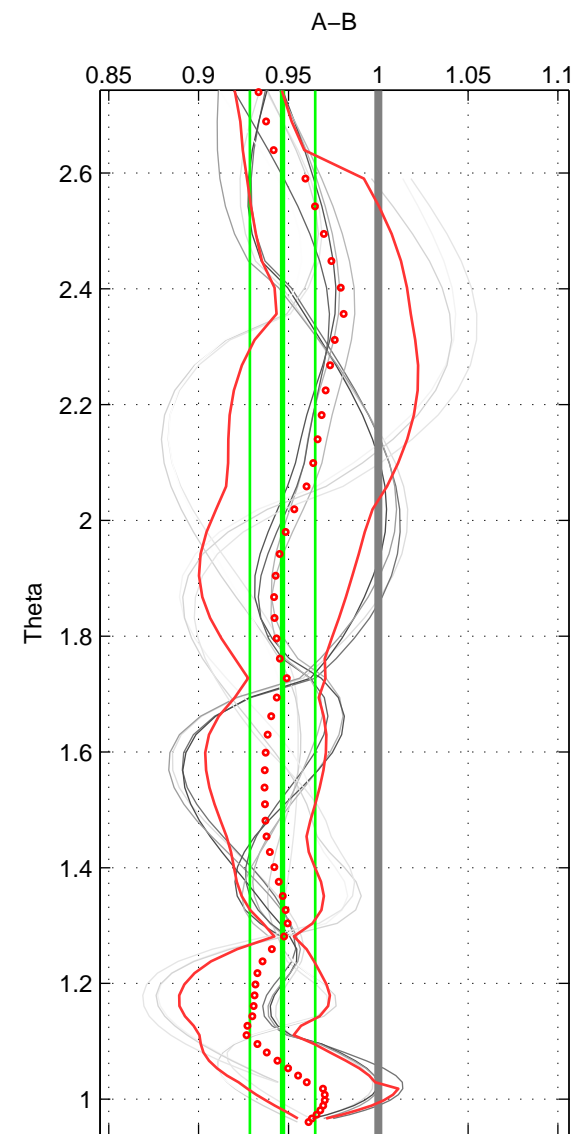

Cruise A (red). Date: Mar 1989 Cruisename: 507-32MW19890206

Cruise B (blue). Date: Sep 1991 Cruisename: 557-49HH19910813

\*\*\* "Favourite" values are means of spaces 1 2.

	Offset	O.StDev	Ratio	R.Stdev	Rating
SIGMA:	-4.460	1.082	0.962	0.009	5
THETA:	-6.964	2.440	0.947	0.018	5
DEPTH:	-4.473	1.820	0.966	0.013	4
FAV.:	-5.712	1.761	0.954	0.013	5

Profiles of A: 5  
 Profiles of B: 4  
 Diff profs : 14  
 WMoffset (A-B): -4.4602  
 WMoffset stdev: 1.082  
 WMratio (A/B): 0.9621  
 WMratio stdev: 0.008592

Quality (1-5): 5

Profiles of A: 5  
 Profiles of B: 4  
 Diff profs : 14  
 WMoffset (A-B): -6.9643  
 WMoffset stdev: 2.4396  
 WMratio (A/B): 0.9467  
 WMratio stdev: 0.018151

Quality (1-5): 5

Profiles of A: 5  
 Profiles of B: 4  
 Diff profs : 14  
 WMoffset (A-B): -4.4729  
 WMoffset stdev: 1.82  
 WMratio (A/B): 0.9663  
 WMratio stdev: 0.012923

Quality (1-5): 4