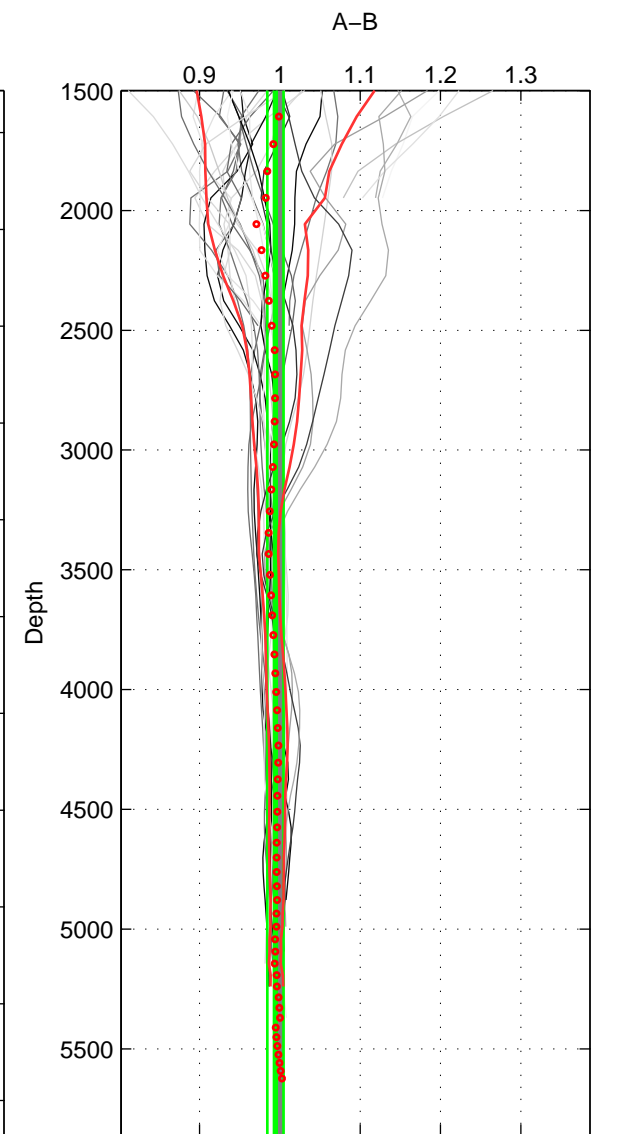

Cruise A (red). Date: Aug 1985 Cruisename: 496-325019850804
 Cruise B (blue). Date: Jun 2001 Cruisename: 591-49NZ20010604

*** "Favourite" values are means of spaces 1 2 3.

	Offset	O.StDev	Ratio	R.Stdev	Rating
SIGMA:	1.207	1.433	1.009	0.010	5
THETA:	-0.317	1.449	0.997	0.010	5
DEPTH:	-0.899	1.621	0.994	0.010	5
FAV.:	-0.003	1.501	1.000	0.010	5

Profiles of A: 16
 Profiles of B: 7
 Diff profs : 31
 WMoffset (A-B): 1.2068
 WMoffset stdev: 1.4327
 WMratio (A/B): 1.0086
 WMratio stdev: 0.0099818

Quality (1-5): 5

Profiles of A: 16
 Profiles of B: 7
 Diff profs : 31
 WMoffset (A-B): -0.31734
 WMoffset stdev: 1.4493
 WMratio (A/B): 0.99731
 WMratio stdev: 0.0098297

Quality (1-5): 5

Profiles of A: 16
 Profiles of B: 7
 Diff profs : 31
 WMoffset (A-B): -0.89927
 WMoffset stdev: 1.6208
 WMratio (A/B): 0.99439
 WMratio stdev: 0.010053

Quality (1-5): 5