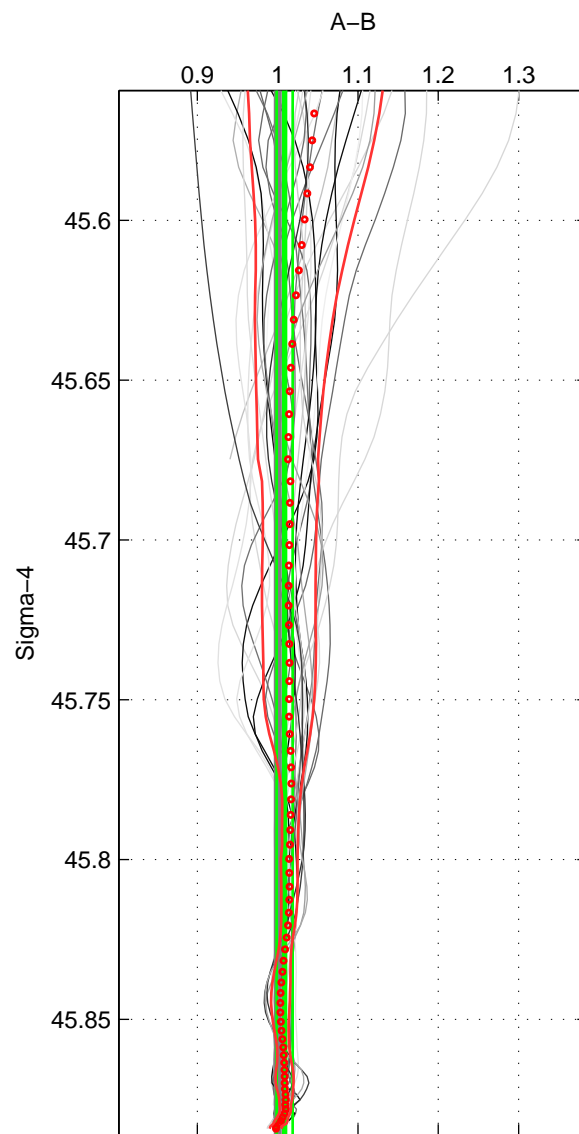

Cruise A (red). Date: Aug 1985 Cruisename: 496-325019850804
 Cruise B (blue). Date: Jun 2001 Cruisename: 591-49NZ20010604

*** "Favourite" values are means of spaces 1 2 3.

	Offset	O.StDev	Ratio	R.Stdev	Rating
SIGMA:	1.207	1.433	1.009	0.010	5
THETA:	-0.317	1.449	0.997	0.010	5
DEPTH:	-0.899	1.621	0.994	0.010	5
FAV.:	-0.003	1.501	1.000	0.010	5

Profiles of A: 16
 Profiles of B: 7
 Diff profs : 31
 WMoffset (A-B): 1.2068
 WMoffset stdev: 1.4327
 WMratio (A/B): 1.0086
 WMratio stdev: 0.0099818

Quality (1-5): 5

Profiles of A: 16
 Profiles of B: 7
 Diff profs : 31
 WMoffset (A-B): -0.31734
 WMoffset stdev: 1.4493
 WMratio (A/B): 0.99731
 WMratio stdev: 0.0098297

Quality (1-5): 5

Profiles of A: 16
 Profiles of B: 7
 Diff profs : 31
 WMoffset (A-B): -0.89927
 WMoffset stdev: 1.6208
 WMratio (A/B): 0.99439
 WMratio stdev: 0.010053

Quality (1-5): 5