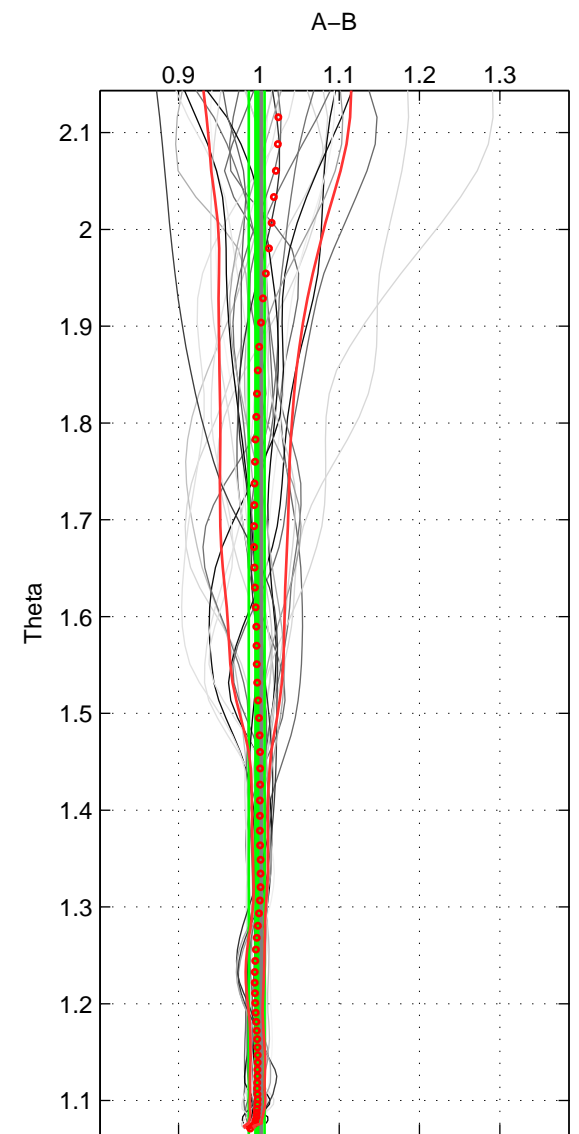

Cruise A (red). Date: Aug 1985 Cruisename: 496-325019850804
 Cruise B (blue). Date: Jun 2001 Cruisename: 591-49NZ20010604

*** "Favourite" values are means of spaces 1 2 3.

	Offset	O.StDev	Ratio	R.Stdev	Rating
SIGMA:	1.207	1.433	1.009	0.010	5
THETA:	-0.317	1.449	0.997	0.010	5
DEPTH:	-0.899	1.621	0.994	0.010	5
FAV.:	-0.003	1.501	1.000	0.010	5

Profiles of A: 16
 Profiles of B: 7
 Diff profs : 31
 WMoffset (A-B): 1.2068
 WMoffset stdev: 1.4327
 WMratio (A/B): 1.0086
 WMratio stdev: 0.0099818

Quality (1-5): 5

Profiles of A: 16
 Profiles of B: 7
 Diff profs : 31
 WMoffset (A-B): -0.31734
 WMoffset stdev: 1.4493
 WMratio (A/B): 0.99731
 WMratio stdev: 0.0098297

Quality (1-5): 5

Profiles of A: 16
 Profiles of B: 7
 Diff profs : 31
 WMoffset (A-B): -0.89927
 WMoffset stdev: 1.6208
 WMratio (A/B): 0.99439
 WMratio stdev: 0.010053

Quality (1-5): 5