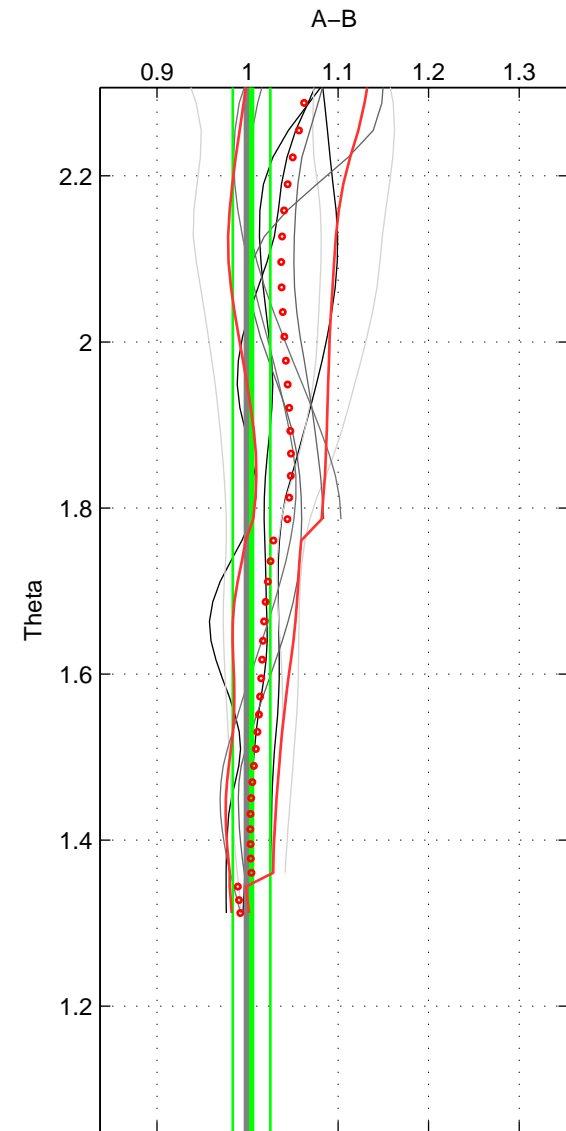

Cruise A (red). Date: Jun 1998 Cruisename: 566-49HO19980622

Cruise B (blue). Date: Jun 2001 Cruisename: 591-49NZ20010604

*** "Favourite" values are those of space 2.

	Offset	O.StDev	Ratio	R.Stdev	Rating
SIGMA:	1.658	2.230	1.017	0.027	3
THETA:	0.939	2.318	1.004	0.021	4
DEPTH:	0.874	5.800	1.007	0.057	3
FAV.:	0.939	2.318	1.004	0.021	4

Profiles of A: 4
 Profiles of B: 8
 Diff profs: 10
 WMoffset (A-B): 1.6582
 WMoffset stdev: 2.2296
 WMratio (A/B): 1.0171
 WMratio stdev: 0.027318

Quality (1-5): 3

Profiles of A: 4
 Profiles of B: 8
 Diff profs: 10
 WMoffset (A-B): 0.93913
 WMoffset stdev: 2.3179
 WMratio (A/B): 1.0044
 WMratio stdev: 0.020784

Quality (1-5): 4

Profiles of A: 4
 Profiles of B: 8
 Diff profs: 10
 WMoffset (A-B): 0.87438
 WMoffset stdev: 5.8
 WMratio (A/B): 1.0069
 WMratio stdev: 0.057375

Quality (1-5): 3