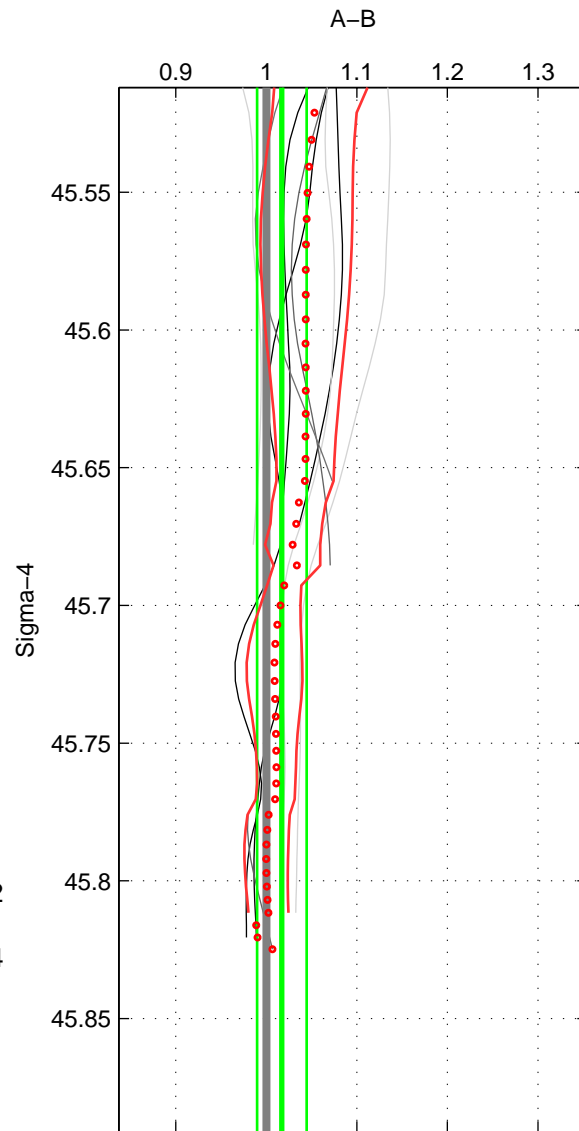

Cruise A (red). Date: Jun 1998 Cruisename: 566-49HO19980622

Cruise B (blue). Date: Jun 2001 Cruisename: 591-49NZ20010604

*** "Favourite" values are those of space 2.

	Offset	O.StDev	Ratio	R.Stdev	Rating
SIGMA:	1.658	2.230	1.017	0.027	3
THETA:	0.939	2.318	1.004	0.021	4
DEPTH:	0.874	5.800	1.007	0.057	3
FAV.:	0.939	2.318	1.004	0.021	4

Profiles of A: 4
 Profiles of B: 8
 Diff profs: 10
 WMoffset (A-B): 1.6582
 WMoffset stdev: 2.2296
 WMratio (A/B): 1.0171
 WMratio stdev: 0.027318

Quality (1-5): 3

Profiles of A: 4
 Profiles of B: 8
 Diff profs: 10
 WMoffset (A-B): 0.93913
 WMoffset stdev: 2.3179
 WMratio (A/B): 1.0044
 WMratio stdev: 0.020784

Quality (1-5): 4

Profiles of A: 4
 Profiles of B: 8
 Diff profs: 10
 WMoffset (A-B): 0.87438
 WMoffset stdev: 5.8
 WMratio (A/B): 1.0069
 WMratio stdev: 0.057375

Quality (1-5): 3