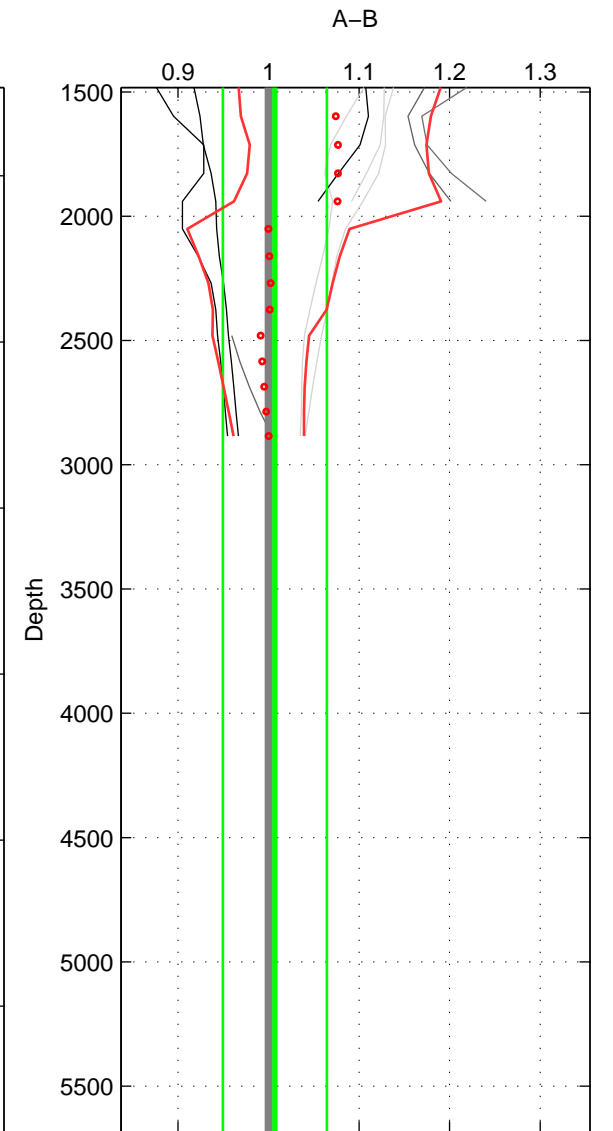

Cruise A (red). Date: Jun 1998 Cruisename: 566-49HO19980622

Cruise B (blue). Date: Jun 2001 Cruisename: 591-49NZ20010604

*** "Favourite" values are those of space 2.

	Offset	O.StDev	Ratio	R.Stdev	Rating
SIGMA:	1.658	2.230	1.017	0.027	3
THETA:	0.939	2.318	1.004	0.021	4
DEPTH:	0.874	5.800	1.007	0.057	3
FAV.:	0.939	2.318	1.004	0.021	4

Profiles of A: 4
 Profiles of B: 8
 Diff profs: 10
 WMoffset (A-B): 1.6582
 WMoffset stdev: 2.2296
 WMratio (A/B): 1.0171
 WMratio stdev: 0.027318

Quality (1-5): 3

Profiles of A: 4
 Profiles of B: 8
 Diff profs: 10
 WMoffset (A-B): 0.93913
 WMoffset stdev: 2.3179
 WMratio (A/B): 1.0044
 WMratio stdev: 0.020784

Quality (1-5): 4

Profiles of A: 4
 Profiles of B: 8
 Diff profs: 10
 WMoffset (A-B): 0.87438
 WMoffset stdev: 5.8
 WMratio (A/B): 1.0069
 WMratio stdev: 0.057375

Quality (1-5): 3