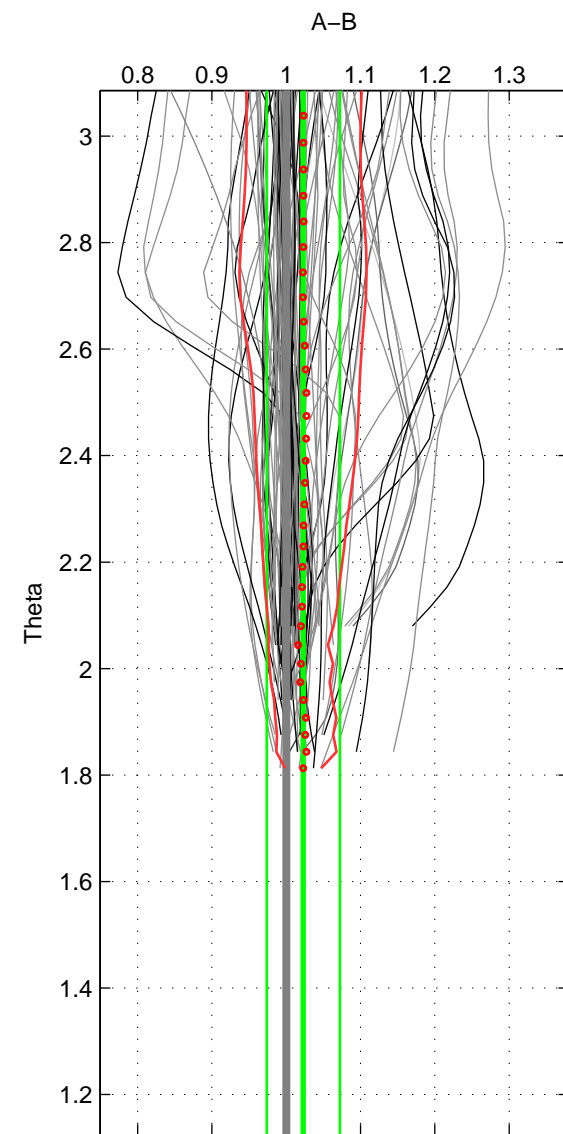

Cruise A (red). Date: Jul 2001 Cruisename: 656-49UF20010710

Cruise B (blue). Date: Aug 2008 Cruisename: 679-49UF20080804

*** "Favourite" values are means of spaces 1 2.

	Offset	O.StDev	Ratio	R.Stdev	Rating
SIGMA:	1.374	3.235	1.014	0.031	5
THETA:	1.857	4.462	1.023	0.049	5
DEPTH:	1.161	0.287	1.015	0.002	3
FAV.:	1.616	3.848	1.018	0.040	5

Profiles of A: 34
 Profiles of B: 31
 Diff profs : 96
 WMoffset (A-B): 1.3741
 WMoffset stdev: 3.2348
 WMratio (A/B): 1.014
 WMratio stdev: 0.03107

Quality (1-5): 5

Profiles of A: 34
 Profiles of B: 31
 Diff profs : 96
 WMoffset (A-B): 1.8573
 WMoffset stdev: 4.4615
 WMratio (A/B): 1.023
 WMratio stdev: 0.049197

Quality (1-5): 5

Profiles of A: 34
 Profiles of B: 31
 Diff profs : 96
 WMoffset (A-B): 1.1611
 WMoffset stdev: 0.28704
 WMratio (A/B): 1.0146
 WMratio stdev: 0.0022438

Quality (1-5): 3

Please note that statistics are bad.