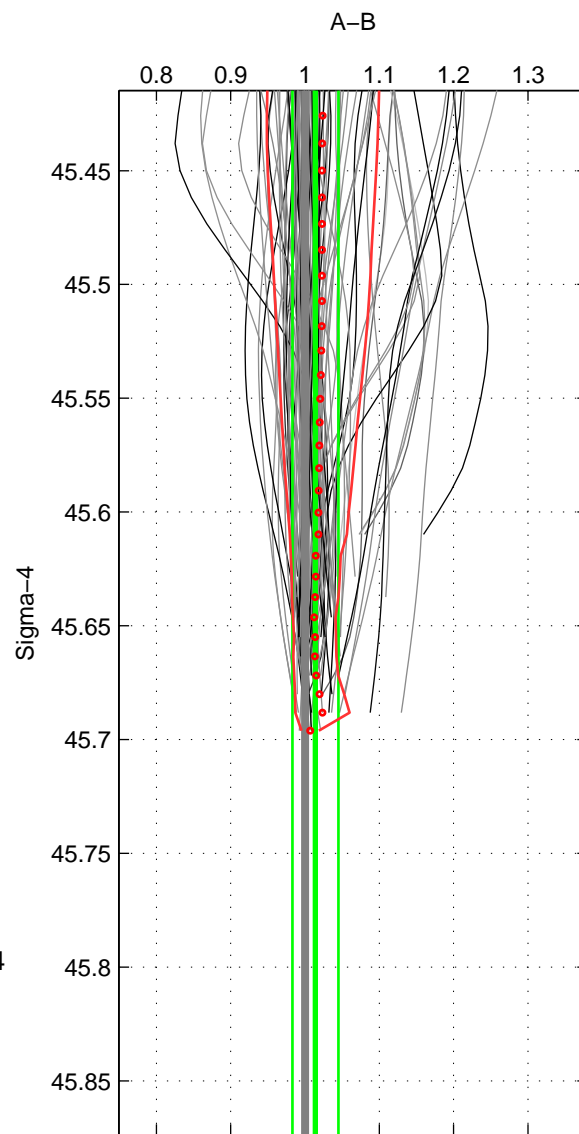

Cruise A (red). Date: Jul 2001 Cruisename: 656-49UF20010710

Cruise B (blue). Date: Aug 2008 Cruisename: 679-49UF20080804

*** "Favourite" values are means of spaces 1 2.

	Offset	O.StDev	Ratio	R.Stdev	Rating
SIGMA:	1.374	3.235	1.014	0.031	5
THETA:	1.857	4.462	1.023	0.049	5
DEPTH:	1.161	0.287	1.015	0.002	3
FAV.:	1.616	3.848	1.018	0.040	5

Profiles of A: 34
 Profiles of B: 31
 Diff profs : 96
 WMoffset (A-B): 1.3741
 WMoffset stdev: 3.2348
 WMratio (A/B): 1.014
 WMratio stdev: 0.03107

Quality (1-5): 5

Profiles of A: 34
 Profiles of B: 31
 Diff profs : 96
 WMoffset (A-B): 1.8573
 WMoffset stdev: 4.4615
 WMratio (A/B): 1.023
 WMratio stdev: 0.049197

Quality (1-5): 5

Profiles of A: 34
 Profiles of B: 31
 Diff profs : 96
 WMoffset (A-B): 1.1611
 WMoffset stdev: 0.28704
 WMratio (A/B): 1.0146
 WMratio stdev: 0.0022438

Quality (1-5): 3

Please note that statistics are bad.