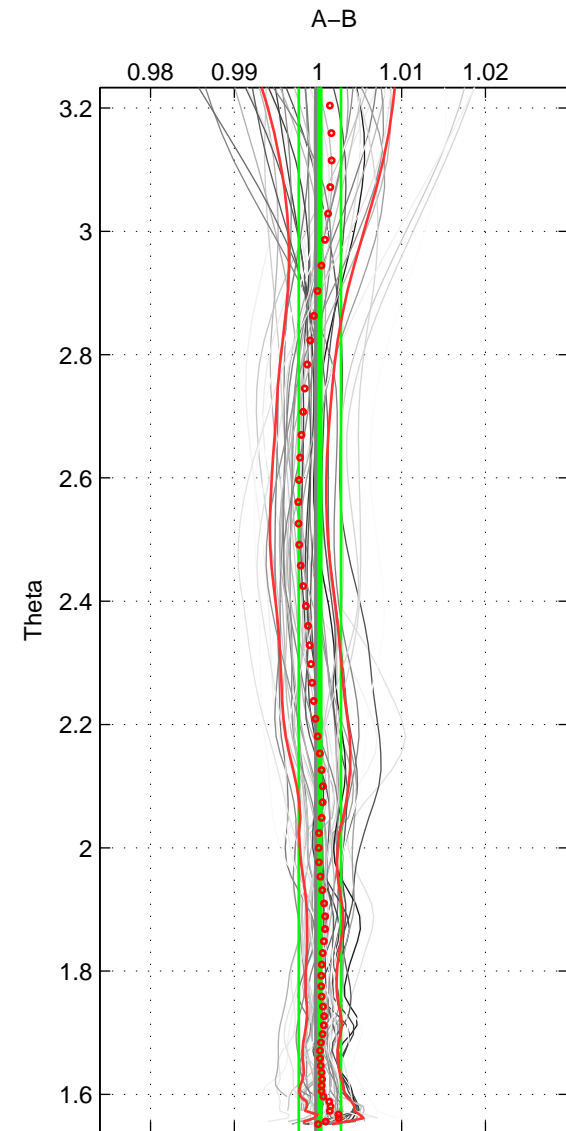

Cruise A (red). Date: Sep 2003 Cruisename: 599-49NZ20030803
 Cruise B (blue). Date: Dec 2007 Cruisename: 614-49NZ20071122

*** "Favourite" values are means of spaces 1 2 3.

	Offset	O.StDev	Ratio	R.Stdev	Rating
SIGMA:	-0.021	0.387	1.000	0.003	5
THETA:	0.034	0.388	1.000	0.003	5
DEPTH:	0.081	0.371	1.001	0.002	5
FAV. :	0.031	0.382	1.000	0.002	5

Profiles of A: 7
 Profiles of B: 9
 Diff profs : 46
 WMoffset (A-B): -0.020998
 WMoffset stdev: 0.38678
 WMratio (A/B): 0.99985
 WMratio stdev: 0.0025082

Quality (1-5): 5

Profiles of A: 7
 Profiles of B: 9
 Diff profs : 46
 WMoffset (A-B): 0.033774
 WMoffset stdev: 0.38847
 WMratio (A/B): 1.0002
 WMratio stdev: 0.0025286

Quality (1-5): 5

Profiles of A: 7
 Profiles of B: 9
 Diff profs : 46
 WMoffset (A-B): 0.08061
 WMoffset stdev: 0.37086
 WMratio (A/B): 1.0005
 WMratio stdev: 0.0024074

Quality (1-5): 5