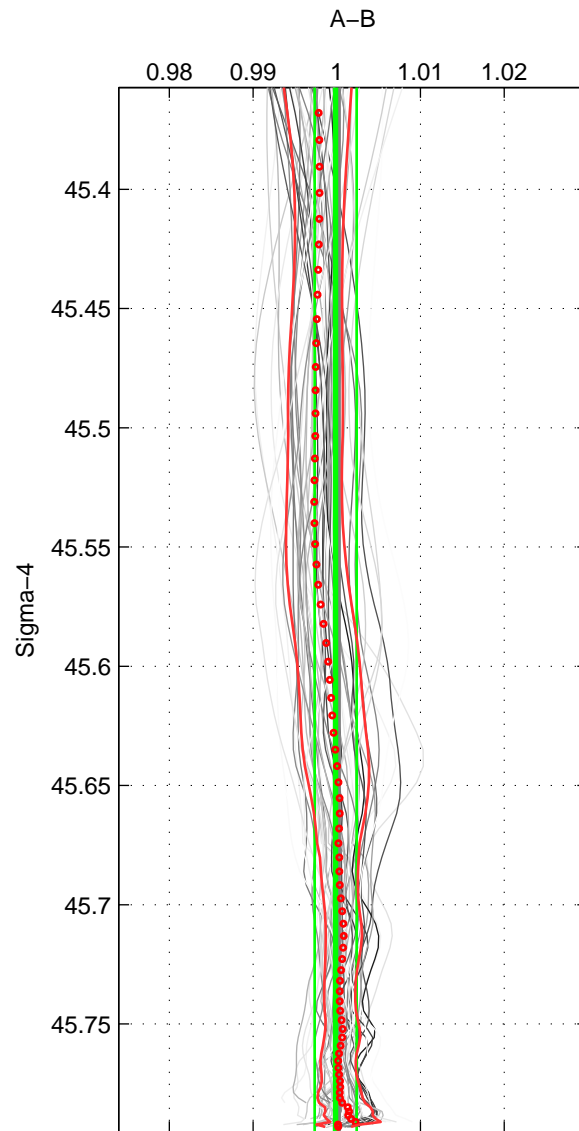

Cruise A (red). Date: Sep 2003 Cruisename: 599-49NZ20030803
 Cruise B (blue). Date: Dec 2007 Cruisename: 614-49NZ20071122

*** "Favourite" values are means of spaces 1 2 3.

	Offset	O.StDev	Ratio	R.Stdev	Rating
SIGMA:	-0.021	0.387	1.000	0.003	5
THETA:	0.034	0.388	1.000	0.003	5
DEPTH:	0.081	0.371	1.001	0.002	5
FAV. :	0.031	0.382	1.000	0.002	5

Profiles of A: 7
 Profiles of B: 9
 Diff profs : 46
 WMoffset (A-B): -0.020998
 WMoffset stdev: 0.38678
 WMratio (A/B): 0.99985
 WMratio stdev: 0.0025082

Quality (1-5): 5

Profiles of A: 7
 Profiles of B: 9
 Diff profs : 46
 WMoffset (A-B): 0.033774
 WMoffset stdev: 0.38847
 WMratio (A/B): 1.0002
 WMratio stdev: 0.0025286

Quality (1-5): 5

Profiles of A: 7
 Profiles of B: 9
 Diff profs : 46
 WMoffset (A-B): 0.08061
 WMoffset stdev: 0.37086
 WMratio (A/B): 1.0005
 WMratio stdev: 0.0024074

Quality (1-5): 5