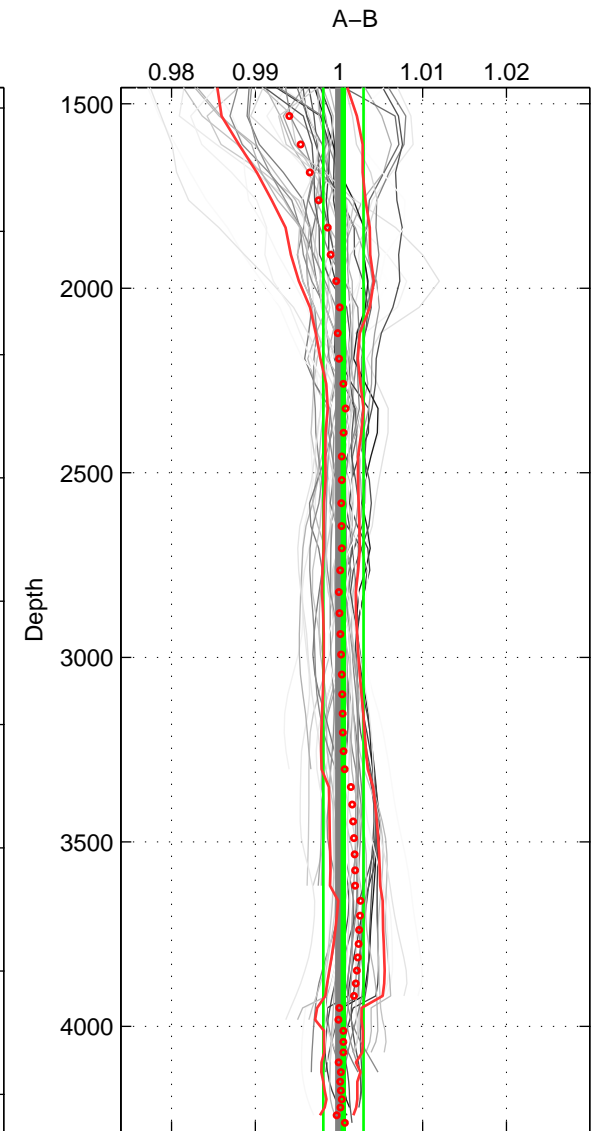

Cruise A (red). Date: Sep 2003 Cruisename: 599-49NZ20030803
 Cruise B (blue). Date: Dec 2007 Cruisename: 614-49NZ20071122

*** "Favourite" values are means of spaces 1 2 3.

	Offset	O.StDev	Ratio	R.Stdev	Rating
SIGMA:	-0.021	0.387	1.000	0.003	5
THETA:	0.034	0.388	1.000	0.003	5
DEPTH:	0.081	0.371	1.001	0.002	5
FAV. :	0.031	0.382	1.000	0.002	5

Profiles of A: 7
 Profiles of B: 9
 Diff profs : 46
 WMoffset (A-B): -0.020998
 WMoffset stdev: 0.38678
 WMratio (A/B): 0.99985
 WMratio stdev: 0.0025082

Quality (1-5): 5

Profiles of A: 7
 Profiles of B: 9
 Diff profs : 46
 WMoffset (A-B): 0.033774
 WMoffset stdev: 0.38847
 WMratio (A/B): 1.0002
 WMratio stdev: 0.0025286

Quality (1-5): 5

Profiles of A: 7
 Profiles of B: 9
 Diff profs : 46
 WMoffset (A-B): 0.08061
 WMoffset stdev: 0.37086
 WMratio (A/B): 1.0005
 WMratio stdev: 0.0024074

Quality (1-5): 5