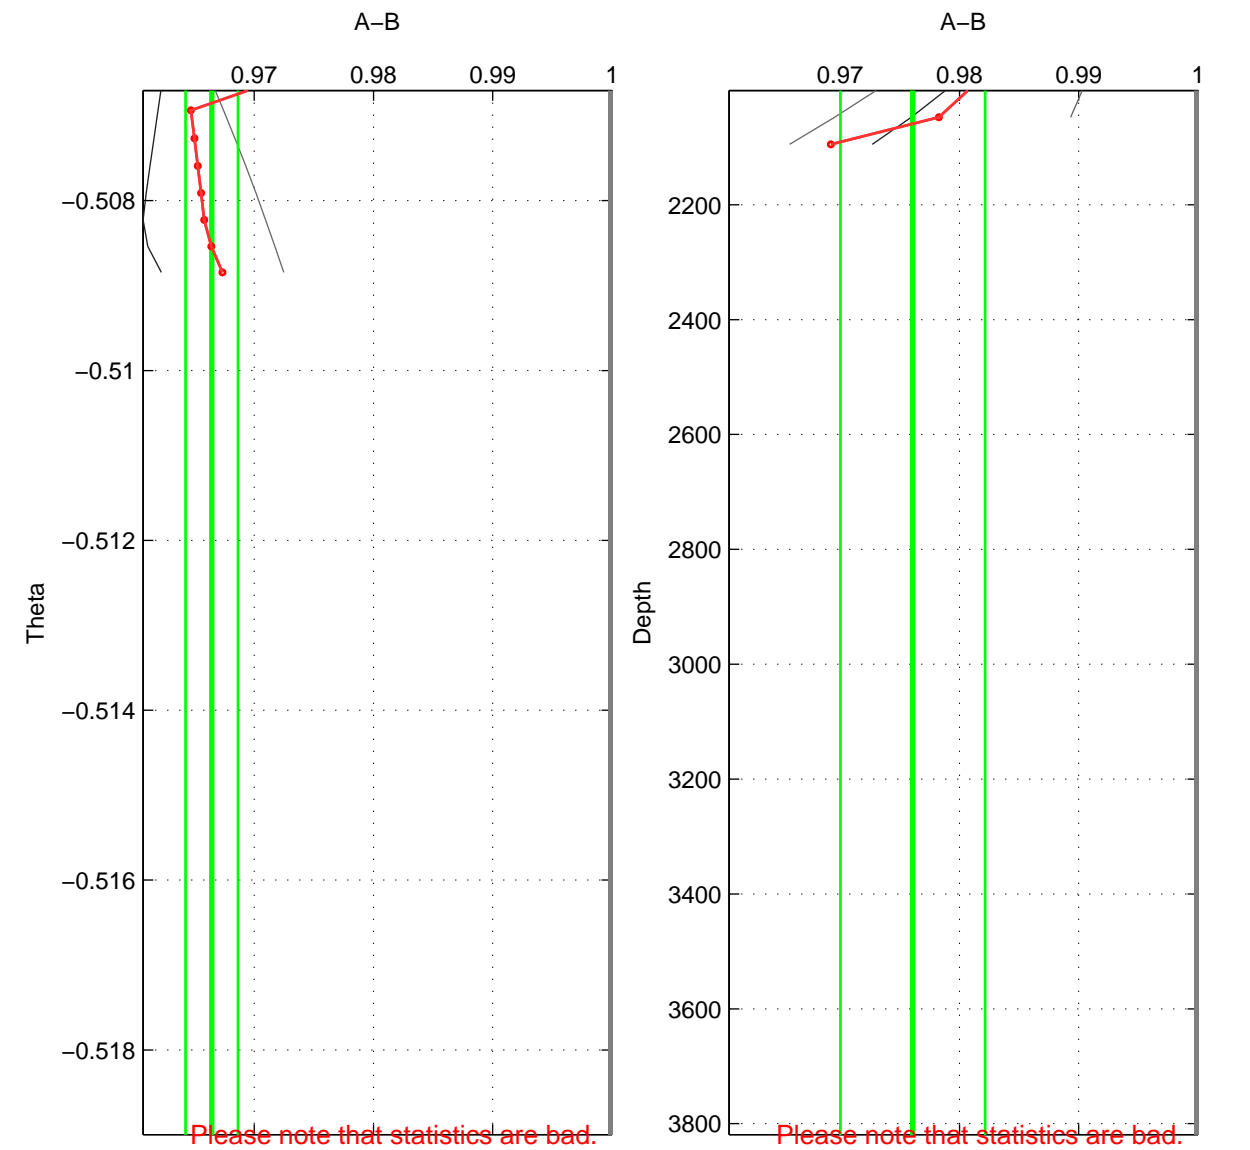

Cruise A (red). Date: Aug 2004 Cruisename: 56-32H120040718  
 Cruise B (blue). Date: Sep 2005 Cruisename: 110-77DN20050819

\*\*\* "Favourite" values are means of spaces 2 3.

	Offset	O.StDev	Ratio	R.Stdev	Rating
SIGMA:	NaN	NaN	NaN	NaN	NaN
THETA:	-9.758	0.646	0.966	0.002	2
DEPTH:	-6.951	1.764	0.976	0.006	2
FAV.:	-8.355	1.205	0.971	0.004	2

Please note that statistics are bad.  
 Profiles of A: 1  
 Profiles of B: 4  
 Diff profs : 3  
 WMoffset (A-B): -9.7585  
 WMoffset stdev: 0.64595  
 WMratio (A/B): 0.96643  
 WMratio stdev: 0.0021951

Please note that statistics are bad.  
 Profiles of A: 1  
 Profiles of B: 4  
 Diff profs : 3  
 WMoffset (A-B): -6.9509  
 WMoffset stdev: 1.7636  
 WMratio (A/B): 0.97608  
 WMratio stdev: 0.0060732

Quality (1-5): 2

Quality (1-5): 2