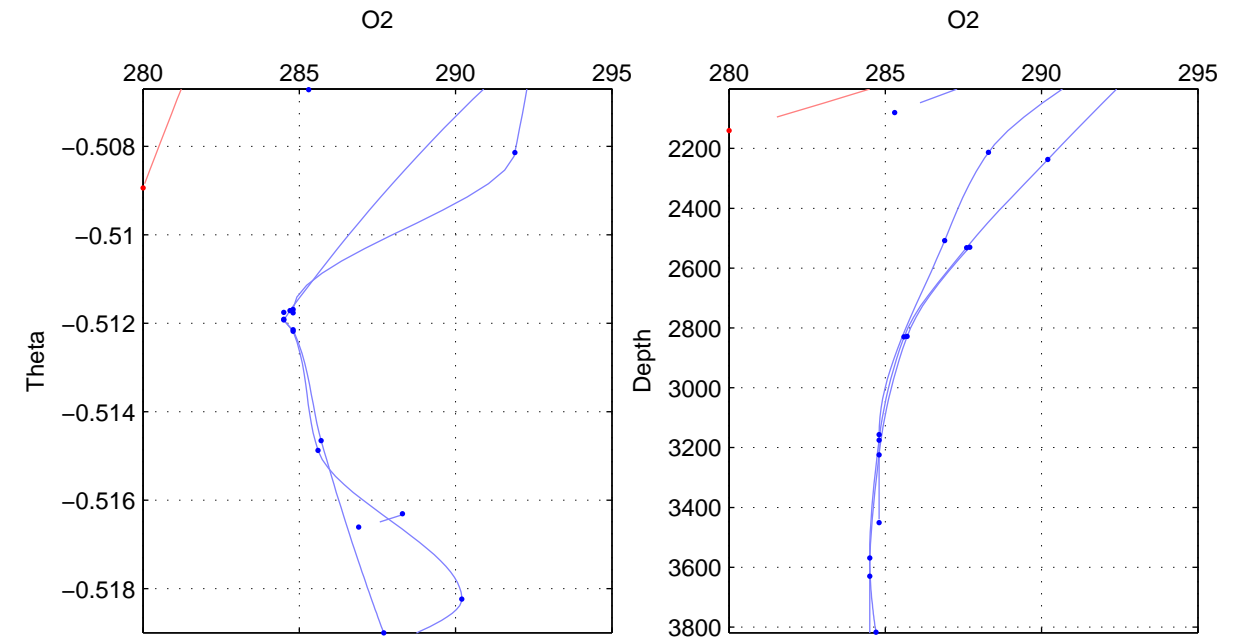

Cruise A (red). Date: Aug 2004 Cruisename: 56-32H120040718  
 Cruise B (blue). Date: Sep 2005 Cruisename: 110-77DN20050819

\*\*\* "Favourite" values are means of spaces 2 3.

	Offset	O.StDev	Ratio	R.Stdev	Rating
SIGMA:	NaN	NaN	NaN	NaN	NaN
THETA:	-9.758	0.646	0.966	0.002	2
DEPTH:	-6.951	1.764	0.976	0.006	2
FAV.:	-8.355	1.205	0.971	0.004	2

Please note that statistics are bad.  
 Profiles of A: 1  
 Profiles of B: 4  
 Diff profs : 3  
 WMoffset (A-B): -9.7585  
 WMoffset stdev: 0.64595  
 WMratio (A/B): 0.96643  
 WMratio stdev: 0.0021951

Please note that statistics are bad.  
 Profiles of A: 1  
 Profiles of B: 4  
 Diff profs : 3  
 WMoffset (A-B): -6.9509  
 WMoffset stdev: 1.7636  
 WMratio (A/B): 0.97608  
 WMratio stdev: 0.0060732

Quality (1-5): 2

Quality (1-5): 2