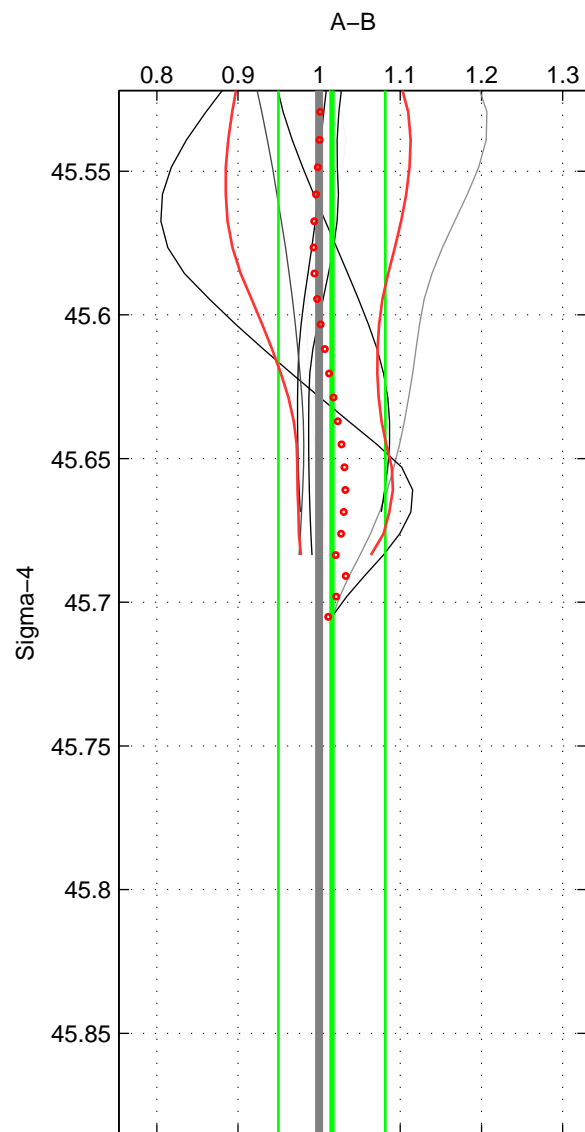

Cruise A (red). Date: Jun 2001 Cruisename: 591-49NZ20010604

Cruise B (blue). Date: Jun 2007 Cruisename: 715-49UP20070606

\*\*\* "Favourite" values are means of spaces 1 2.

	Offset	O.StDev	Ratio	R.Stdev	Rating
SIGMA:	0.507	3.460	1.016	0.066	4
THETA:	0.156	3.613	1.010	0.071	4
DEPTH:	0.420	1.134	1.012	0.015	3
FAV.:	0.331	3.536	1.013	0.068	4

Profiles of A: 6  
 Profiles of B: 6  
 Diff profs : 7  
 WMoffset (A-B): 0.50671  
 WMoffset stdev: 3.4598  
 WMratio (A/B): 1.0158  
 WMratio stdev: 0.065839

Quality (1-5): 4

Profiles of A: 6  
 Profiles of B: 6  
 Diff profs : 7  
 WMoffset (A-B): 0.15588  
 WMoffset stdev: 3.6126  
 WMratio (A/B): 1.0098  
 WMratio stdev: 0.071066

Quality (1-5): 4

Profiles of A: 6  
 Profiles of B: 6  
 Diff profs : 7  
 WMoffset (A-B): 0.41991  
 WMoffset stdev: 1.1343  
 WMratio (A/B): 1.0117  
 WMratio stdev: 0.014563

Quality (1-5): 3

Please note that statistics are bad.