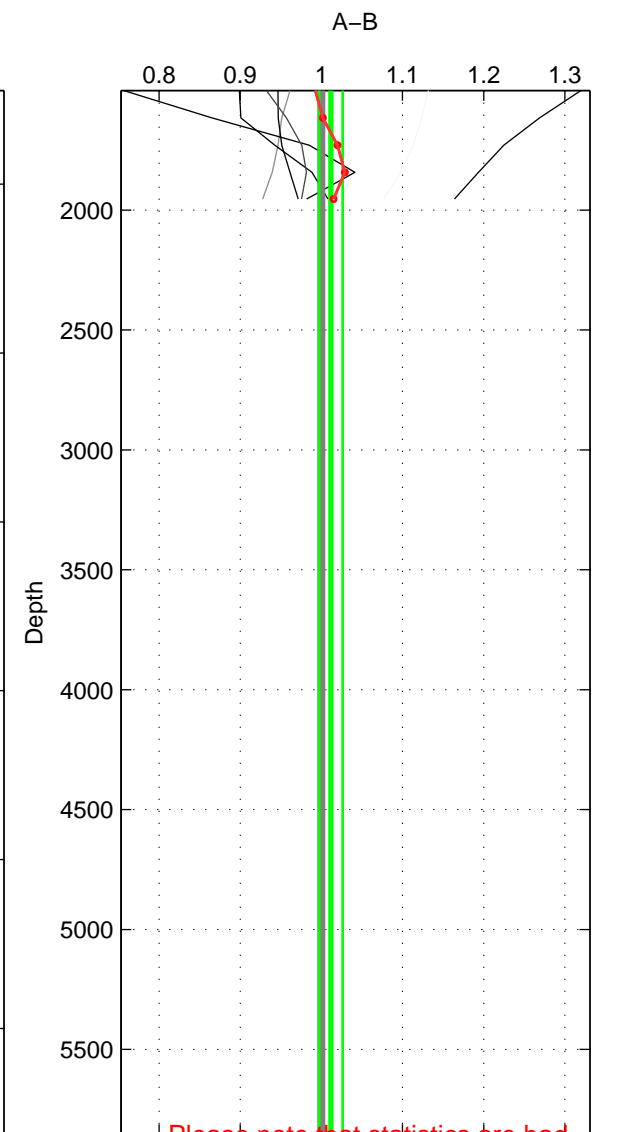

Cruise A (red). Date: Jun 2001 Cruisename: 591-49NZ20010604

Cruise B (blue). Date: Jun 2007 Cruisename: 715-49UP20070606

\*\*\* "Favourite" values are means of spaces 1 2.

	Offset	O.StDev	Ratio	R.Stdev	Rating
SIGMA:	0.507	3.460	1.016	0.066	4
THETA:	0.156	3.613	1.010	0.071	4
DEPTH:	0.420	1.134	1.012	0.015	3
FAV.:	0.331	3.536	1.013	0.068	4

Profiles of A: 6  
 Profiles of B: 6  
 Diff profs : 7  
 WMoffset (A-B): 0.50671  
 WMoffset stdev: 3.4598  
 WMratio (A/B): 1.0158  
 WMratio stdev: 0.065839

Quality (1-5): 4

Profiles of A: 6  
 Profiles of B: 6  
 Diff profs : 7  
 WMoffset (A-B): 0.15588  
 WMoffset stdev: 3.6126  
 WMratio (A/B): 1.0098  
 WMratio stdev: 0.071066

Quality (1-5): 4

Profiles of A: 6  
 Profiles of B: 6  
 Diff profs : 7  
 WMoffset (A-B): 0.41991  
 WMoffset stdev: 1.1343  
 WMratio (A/B): 1.0117  
 WMratio stdev: 0.014563

Quality (1-5): 3

Please note that statistics are bad.