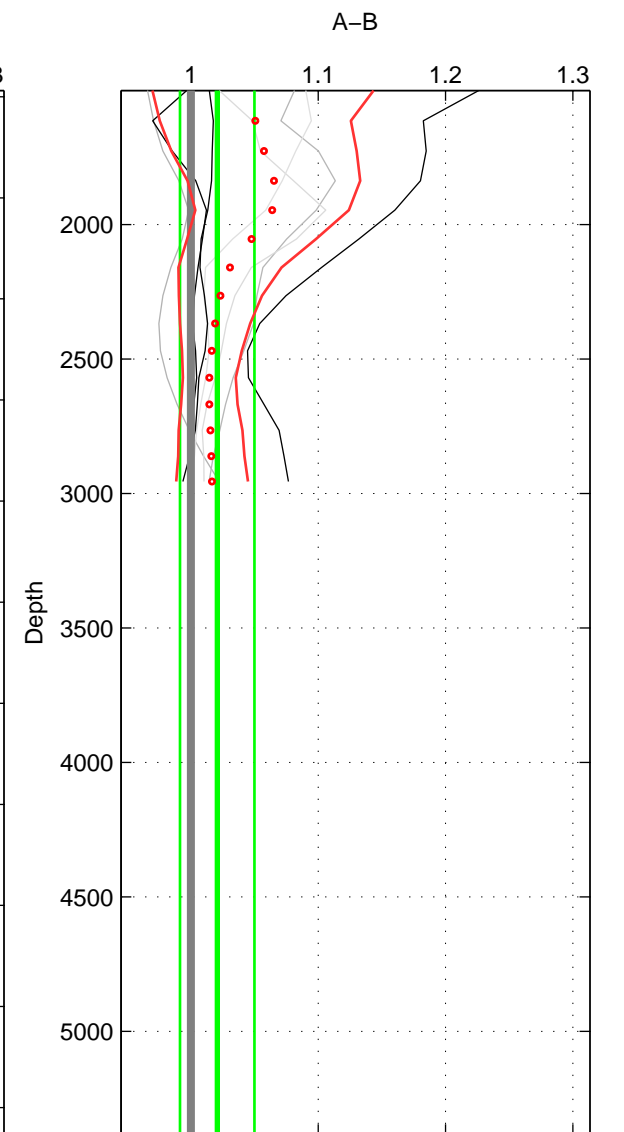

Cruise A (red). Date: Apr 2004 Cruisename: 600-49NZ20040327

Cruise B (blue). Date: Oct 2008 Cruisename: 615-49NZ20081011

\*\*\* "Favourite" values are means of spaces 1 2.

	Offset	O.StDev	Ratio	R.Stdev	Rating
SIGMA:	0.449	0.840	1.003	0.007	4
THETA:	0.903	0.768	1.007	0.006	4
DEPTH:	2.149	2.784	1.021	0.029	3
FAV.:	0.676	0.804	1.005	0.006	4

Profiles of A: 3  
 Profiles of B: 7  
 Diff profs : 7  
 WMoffset (A-B): 0.44926  
 WMoffset stdev: 0.83965  
 WMratio (A/B): 1.0029  
 WMratio stdev: 0.0067707

Quality (1-5): 4

Profiles of A: 3  
 Profiles of B: 7  
 Diff profs : 7  
 WMoffset (A-B): 0.90272  
 WMoffset stdev: 0.76805  
 WMratio (A/B): 1.007  
 WMratio stdev: 0.0059327

Quality (1-5): 4

Profiles of A: 3  
 Profiles of B: 7  
 Diff profs : 7  
 WMoffset (A-B): 2.1488  
 WMoffset stdev: 2.7845  
 WMratio (A/B): 1.0207  
 WMratio stdev: 0.029213

Quality (1-5): 3