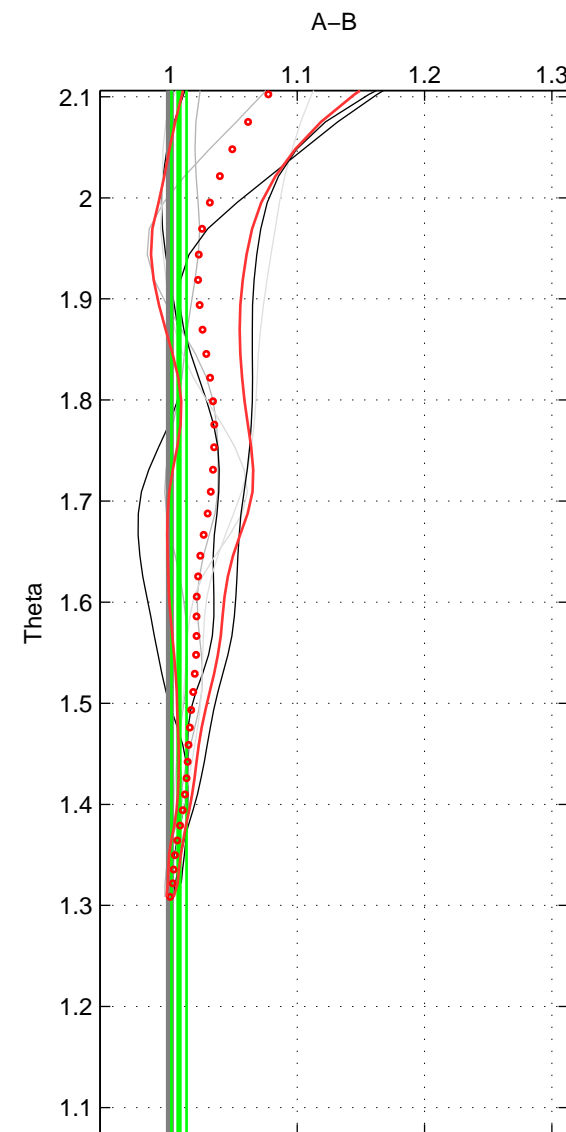

Cruise A (red). Date: Apr 2004 Cruisename: 600-49NZ20040327

Cruise B (blue). Date: Oct 2008 Cruisename: 615-49NZ20081011

\*\*\* "Favourite" values are means of spaces 1 2.

	Offset	O.StDev	Ratio	R.Stdev	Rating
SIGMA:	0.449	0.840	1.003	0.007	4
THETA:	0.903	0.768	1.007	0.006	4
DEPTH:	2.149	2.784	1.021	0.029	3
FAV.:	0.676	0.804	1.005	0.006	4

Profiles of A: 3  
 Profiles of B: 7  
 Diff profs : 7  
 WMoffset (A-B): 0.44926  
 WMoffset stdev: 0.83965  
 WMratio (A/B): 1.0029  
 WMratio stdev: 0.0067707

Quality (1-5): 4

Profiles of A: 3  
 Profiles of B: 7  
 Diff profs : 7  
 WMoffset (A-B): 0.90272  
 WMoffset stdev: 0.76805  
 WMratio (A/B): 1.007  
 WMratio stdev: 0.0059327

Quality (1-5): 4

Profiles of A: 3  
 Profiles of B: 7  
 Diff profs : 7  
 WMoffset (A-B): 2.1488  
 WMoffset stdev: 2.7845  
 WMratio (A/B): 1.0207  
 WMratio stdev: 0.029213

Quality (1-5): 3