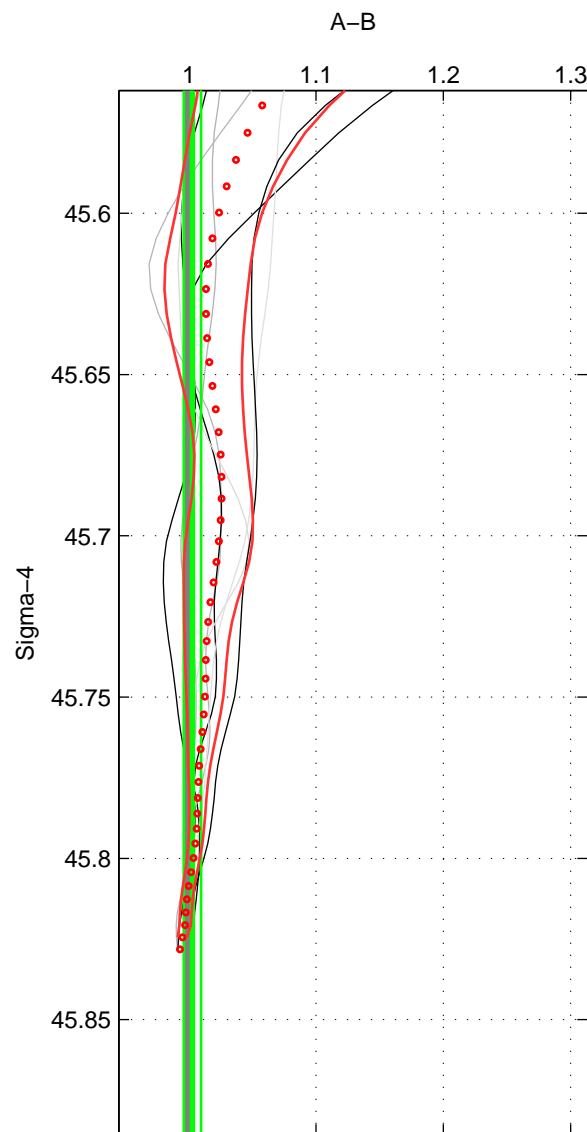

Cruise A (red). Date: Apr 2004 Cruisename: 600-49NZ20040327

Cruise B (blue). Date: Oct 2008 Cruisename: 615-49NZ20081011

\*\*\* "Favourite" values are means of spaces 1 2.

	Offset	O.StDev	Ratio	R.Stdev	Rating
SIGMA:	0.449	0.840	1.003	0.007	4
THETA:	0.903	0.768	1.007	0.006	4
DEPTH:	2.149	2.784	1.021	0.029	3
FAV.:	0.676	0.804	1.005	0.006	4

Profiles of A: 3  
 Profiles of B: 7  
 Diff profs : 7  
 WMoffset (A-B): 0.44926  
 WMoffset stdev: 0.83965  
 WMratio (A/B): 1.0029  
 WMratio stdev: 0.0067707

Quality (1-5): 4

Profiles of A: 3  
 Profiles of B: 7  
 Diff profs : 7  
 WMoffset (A-B): 0.90272  
 WMoffset stdev: 0.76805  
 WMratio (A/B): 1.007  
 WMratio stdev: 0.0059327

Quality (1-5): 4

Profiles of A: 3  
 Profiles of B: 7  
 Diff profs : 7  
 WMoffset (A-B): 2.1488  
 WMoffset stdev: 2.7845  
 WMratio (A/B): 1.0207  
 WMratio stdev: 0.029213

Quality (1-5): 3