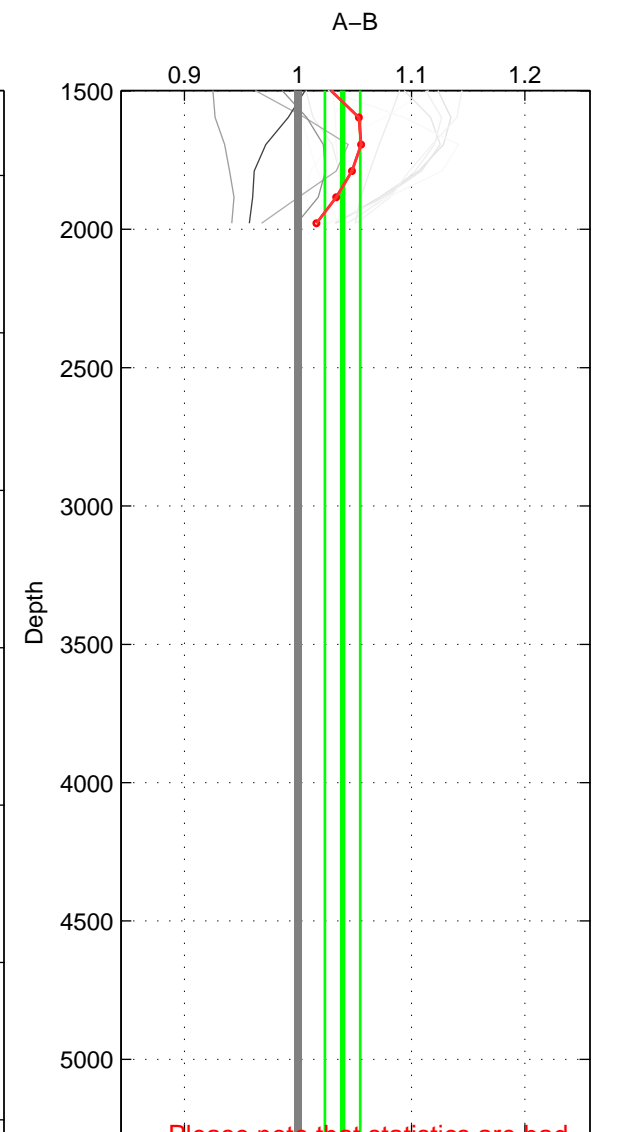

Cruise A (red). Date: Nov 1995 Cruisename: 625-49RY19951115

Cruise B (blue). Date: Feb 2003 Cruisename: 660-49UF20030225

\*\*\* "Favourite" values are means of spaces 1 2.

	Offset	O.StDev	Ratio	R.Stdev	Rating
SIGMA:	1.407	2.688	1.013	0.024	4
THETA:	-0.214	0.504	0.998	0.004	4
DEPTH:	3.567	1.339	1.039	0.016	3
FAV.:	0.597	1.596	1.006	0.014	4

Profiles of A: 11  
 Profiles of B: 5  
 Diff profs : 19  
 WMoffset (A-B): 1.4069  
 WMoffset stdev: 2.6875  
 WMratio (A/B): 1.0133  
 WMratio stdev: 0.024205

Quality (1-5): 4

Profiles of A: 11  
 Profiles of B: 5  
 Diff profs : 19  
 WMoffset (A-B): -0.2139  
 WMoffset stdev: 0.50374  
 WMratio (A/B): 0.9984  
 WMratio stdev: 0.0035177

Quality (1-5): 4

Profiles of A: 11  
 Profiles of B: 5  
 Diff profs : 19  
 WMoffset (A-B): 3.5669  
 WMoffset stdev: 1.3389  
 WMratio (A/B): 1.0393  
 WMratio stdev: 0.01556

Quality (1-5): 3

Please note that statistics are bad.