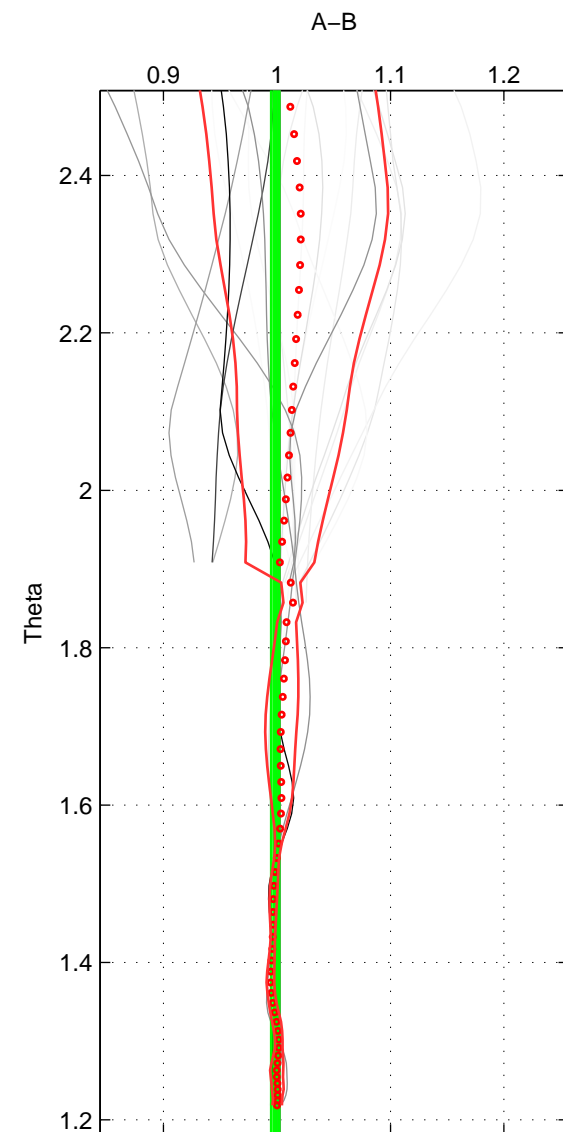

Cruise A (red). Date: Nov 1995 Cruisename: 625-49RY19951115

Cruise B (blue). Date: Feb 2003 Cruisename: 660-49UF20030225

\*\*\* "Favourite" values are means of spaces 1 2.

	Offset	O.StDev	Ratio	R.Stdev	Rating
SIGMA:	1.407	2.688	1.013	0.024	4
THETA:	-0.214	0.504	0.998	0.004	4
DEPTH:	3.567	1.339	1.039	0.016	3
FAV.:	0.597	1.596	1.006	0.014	4

Profiles of A: 11  
 Profiles of B: 5  
 Diff profs : 19  
 WMoffset (A-B): 1.4069  
 WMoffset stdev: 2.6875  
 WMratio (A/B): 1.0133  
 WMratio stdev: 0.024205

Quality (1-5): 4

Profiles of A: 11  
 Profiles of B: 5  
 Diff profs : 19  
 WMoffset (A-B): -0.2139  
 WMoffset stdev: 0.50374  
 WMratio (A/B): 0.9984  
 WMratio stdev: 0.0035177

Quality (1-5): 4

Profiles of A: 11  
 Profiles of B: 5  
 Diff profs : 19  
 WMoffset (A-B): 3.5669  
 WMoffset stdev: 1.3389  
 WMratio (A/B): 1.0393  
 WMratio stdev: 0.01556

Quality (1-5): 3

Please note that statistics are bad.