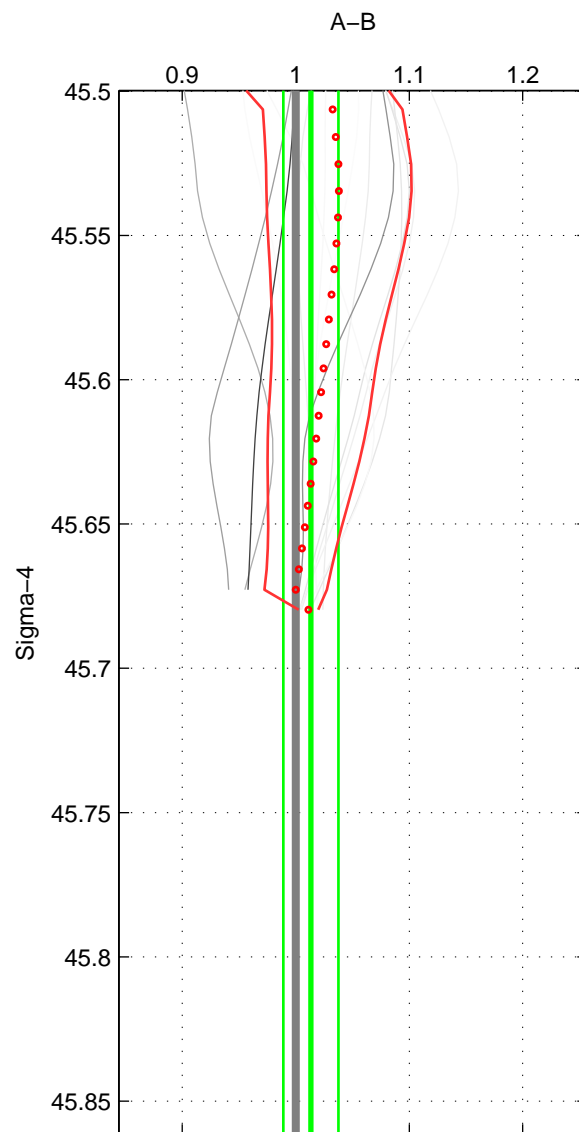

Cruise A (red). Date: Nov 1995 Cruisename: 625-49RY19951115

Cruise B (blue). Date: Feb 2003 Cruisename: 660-49UF20030225

\*\*\* "Favourite" values are means of spaces 1 2.

	Offset	O.StDev	Ratio	R.Stdev	Rating
SIGMA:	1.407	2.688	1.013	0.024	4
THETA:	-0.214	0.504	0.998	0.004	4
DEPTH:	3.567	1.339	1.039	0.016	3
FAV.:	0.597	1.596	1.006	0.014	4

Profiles of A: 11  
 Profiles of B: 5  
 Diff profs : 19  
 WMoffset (A-B): 1.4069  
 WMoffset stdev: 2.6875  
 WMratio (A/B): 1.0133  
 WMratio stdev: 0.024205

Quality (1-5): 4

Profiles of A: 11  
 Profiles of B: 5  
 Diff profs : 19  
 WMoffset (A-B): -0.2139  
 WMoffset stdev: 0.50374  
 WMratio (A/B): 0.9984  
 WMratio stdev: 0.0035177

Quality (1-5): 4

Profiles of A: 11  
 Profiles of B: 5  
 Diff profs : 19  
 WMoffset (A-B): 3.5669  
 WMoffset stdev: 1.3389  
 WMratio (A/B): 1.0393  
 WMratio stdev: 0.01556

Quality (1-5): 3

Please note that statistics are bad.