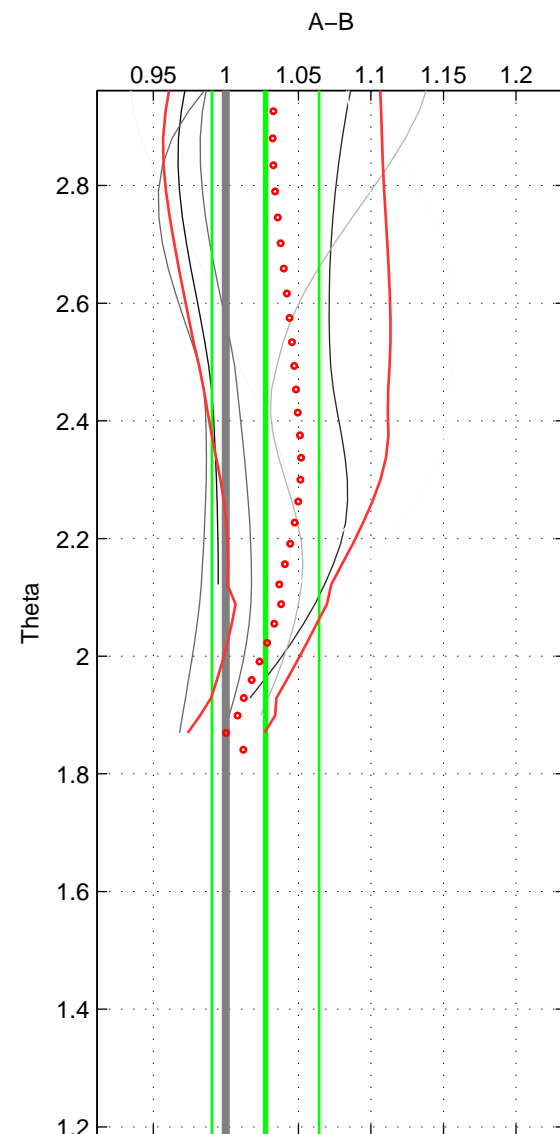

Cruise A (red). Date: Feb 2004 Cruisename: 664-49UF20040120

Cruise B (blue). Date: Jul 2005 Cruisename: 669-49UF20050615

*** "Favourite" values are those of space 2.

	Offset	O.StDev	Ratio	R.Stdev	Rating
SIGMA:	1.524	2.558	1.015	0.024	4
THETA:	2.623	3.641	1.027	0.037	5
DEPTH:	1.128	1.716	1.015	0.020	3
FAV.:	2.623	3.641	1.027	0.037	5

Profiles of A: 6
 Profiles of B: 3
 Diff profs : 8
 WMoffset (A-B): 1.5237
 WMoffset stdev: 2.5577
 WMratio (A/B): 1.0146
 WMratio stdev: 0.024491

Quality (1-5): 4

Profiles of A: 6
 Profiles of B: 3
 Diff profs : 8
 WMoffset (A-B): 2.6225
 WMoffset stdev: 3.6407
 WMratio (A/B): 1.0274
 WMratio stdev: 0.036951

Quality (1-5): 5

Profiles of A: 6
 Profiles of B: 3
 Diff profs : 8
 WMoffset (A-B): 1.1278
 WMoffset stdev: 1.7157
 WMratio (A/B): 1.0145
 WMratio stdev: 0.02006

Quality (1-5): 3

Please note that statistics are bad.