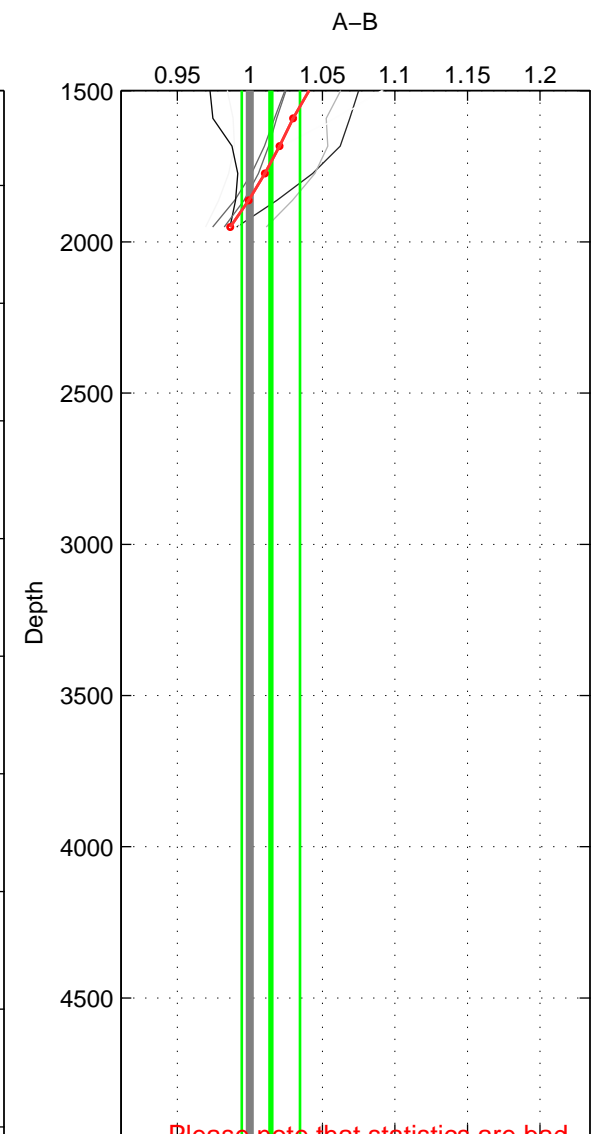

Cruise A (red). Date: Feb 2004 Cruisename: 664-49UF20040120

Cruise B (blue). Date: Jul 2005 Cruisename: 669-49UF20050615

*** "Favourite" values are those of space 2.

	Offset	O.StDev	Ratio	R.Stdev	Rating
SIGMA:	1.524	2.558	1.015	0.024	4
THETA:	2.623	3.641	1.027	0.037	5
DEPTH:	1.128	1.716	1.015	0.020	3
FAV.:	2.623	3.641	1.027	0.037	5

Profiles of A: 6
 Profiles of B: 3
 Diff profs : 8
 WMoffset (A-B): 1.5237
 WMoffset stdev: 2.5577
 WMratio (A/B): 1.0146
 WMratio stdev: 0.024491

Quality (1-5): 4

Profiles of A: 6
 Profiles of B: 3
 Diff profs : 8
 WMoffset (A-B): 2.6225
 WMoffset stdev: 3.6407
 WMratio (A/B): 1.0274
 WMratio stdev: 0.036951

Quality (1-5): 5

Profiles of A: 6
 Profiles of B: 3
 Diff profs : 8
 WMoffset (A-B): 1.1278
 WMoffset stdev: 1.7157
 WMratio (A/B): 1.0145
 WMratio stdev: 0.02006

Quality (1-5): 3

Please note that statistics are bad.