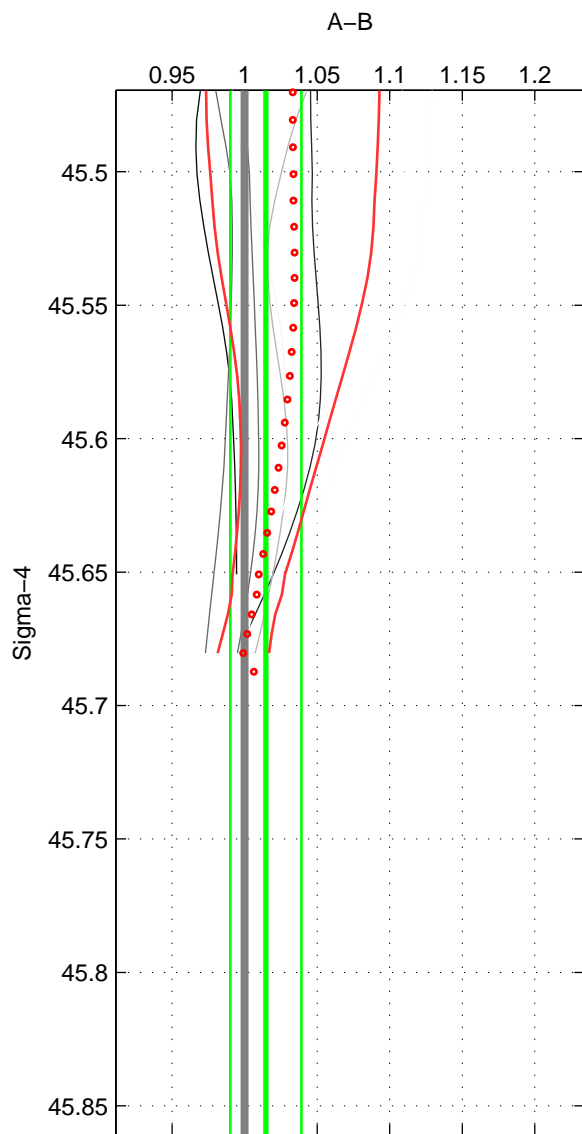

Cruise A (red). Date: Feb 2004 Cruisename: 664-49UF20040120

Cruise B (blue). Date: Jul 2005 Cruisename: 669-49UF20050615

*** "Favourite" values are those of space 2.

	Offset	O.StDev	Ratio	R.Stdev	Rating
SIGMA:	1.524	2.558	1.015	0.024	4
THETA:	2.623	3.641	1.027	0.037	5
DEPTH:	1.128	1.716	1.015	0.020	3
FAV.:	2.623	3.641	1.027	0.037	5

Profiles of A: 6
 Profiles of B: 3
 Diff profs : 8
 WMoffset (A-B): 1.5237
 WMoffset stdev: 2.5577
 WMratio (A/B): 1.0146
 WMratio stdev: 0.024491

Quality (1-5): 4

Profiles of A: 6
 Profiles of B: 3
 Diff profs : 8
 WMoffset (A-B): 2.6225
 WMoffset stdev: 3.6407
 WMratio (A/B): 1.0274
 WMratio stdev: 0.036951

Quality (1-5): 5

Profiles of A: 6
 Profiles of B: 3
 Diff profs : 8
 WMoffset (A-B): 1.1278
 WMoffset stdev: 1.7157
 WMratio (A/B): 1.0145
 WMratio stdev: 0.02006

Quality (1-5): 3

Please note that statistics are bad.