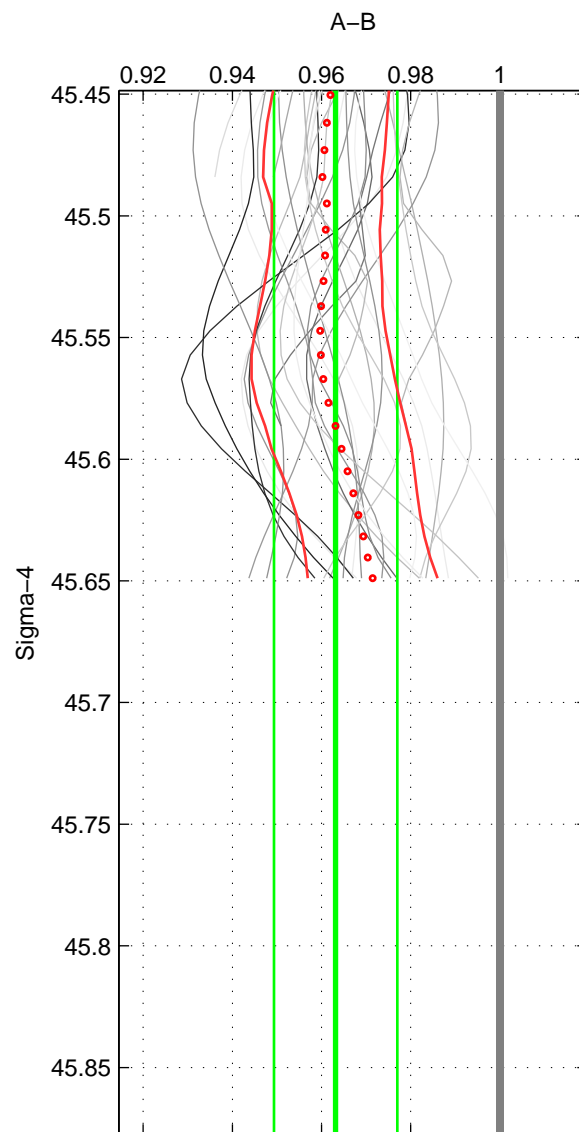

Cruise A (red). Date: Mar 1989 Cruisename: 507-32MW19890206

Cruise B (blue). Date: Apr 2003 Cruisename: 661-49UF20030422

*** "Favourite" values are means of spaces 1 2.

	Offset	O.StDev	Ratio	R.Stdev	Rating
SIGMA:	-3.962	1.501	0.963	0.014	4
THETA:	-4.130	1.605	0.962	0.015	4
DEPTH:	-3.231	0.373	0.970	0.004	3
FAV. :	-4.046	1.553	0.962	0.014	4

Profiles of A: 11
 Profiles of B: 3
 Diff profs : 29
 WMoffset (A-B): -3.9616
 WMoffset stdev: 1.5007
 WMratio (A/B): 0.96317
 WMratio stdev: 0.013835

Quality (1-5): 4

Profiles of A: 11
 Profiles of B: 3
 Diff profs : 29
 WMoffset (A-B): -4.1298
 WMoffset stdev: 1.6052
 WMratio (A/B): 0.96156
 WMratio stdev: 0.014811

Quality (1-5): 4

Profiles of A: 11
 Profiles of B: 3
 Diff profs : 29
 WMoffset (A-B): -3.2311
 WMoffset stdev: 0.37293
 WMratio (A/B): 0.97029
 WMratio stdev: 0.003733

Quality (1-5): 3

Please note that statistics are bad.