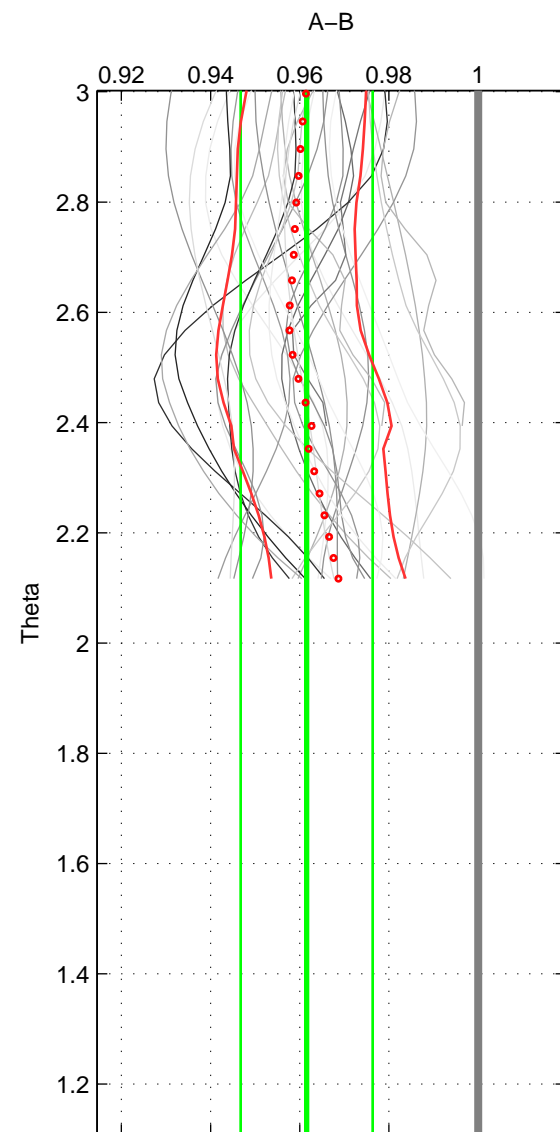

Cruise A (red). Date: Mar 1989 Cruisename: 507-32MW19890206

Cruise B (blue). Date: Apr 2003 Cruisename: 661-49UF20030422

*** "Favourite" values are means of spaces 1 2.

	Offset	O.StDev	Ratio	R.Stdev	Rating
SIGMA:	-3.962	1.501	0.963	0.014	4
THETA:	-4.130	1.605	0.962	0.015	4
DEPTH:	-3.231	0.373	0.970	0.004	3
FAV. :	-4.046	1.553	0.962	0.014	4

Profiles of A: 11
 Profiles of B: 3
 Diff profs : 29
 WMoffset (A-B): -3.9616
 WMoffset stdev: 1.5007
 WMratio (A/B): 0.96317
 WMratio stdev: 0.013835

Quality (1-5): 4

Profiles of A: 11
 Profiles of B: 3
 Diff profs : 29
 WMoffset (A-B): -4.1298
 WMoffset stdev: 1.6052
 WMratio (A/B): 0.96156
 WMratio stdev: 0.014811

Quality (1-5): 4

Profiles of A: 11
 Profiles of B: 3
 Diff profs : 29
 WMoffset (A-B): -3.2311
 WMoffset stdev: 0.37293
 WMratio (A/B): 0.97029
 WMratio stdev: 0.003733

Quality (1-5): 3

Please note that statistics are bad.