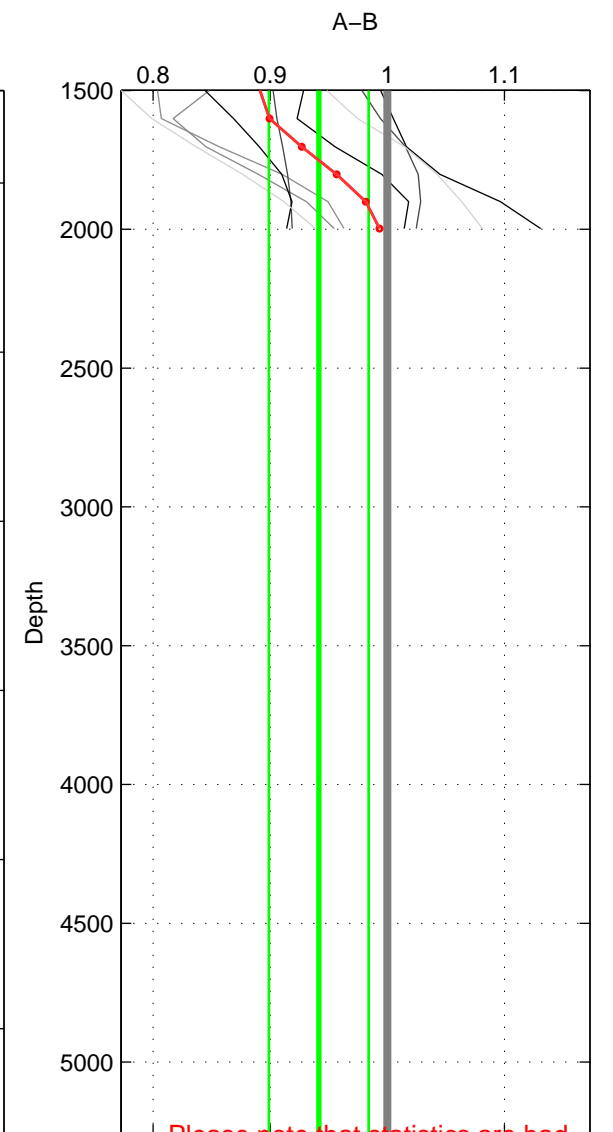

Cruise A (red). Date: Jun 2001 Cruisename: 591-49NZ20010604

Cruise B (blue). Date: May 2003 Cruisename: 699-49UP20030425

\*\*\* "Favourite" values are means of spaces 1 2.

	Offset	O.StDev	Ratio	R.Stdev	Rating
SIGMA:	-0.827	1.450	0.985	0.032	4
THETA:	0.146	1.953	1.011	0.039	4
DEPTH:	-3.301	2.137	0.942	0.043	3
FAV. :	-0.341	1.702	0.998	0.036	4

Profiles of A: 5  
Profiles of B: 6  
Diff profs : 9  
WMoffset (A-B): -0.82742  
WMoffset stdev: 1.4502  
WMratio (A/B): 0.98487  
WMratio stdev: 0.032393

Quality (1-5): 4

Profiles of A: 5  
Profiles of B: 6  
Diff profs : 9  
WMoffset (A-B): 0.14609  
WMoffset stdev: 1.9533  
WMratio (A/B): 1.0106  
WMratio stdev: 0.038972

Quality (1-5): 4

Profiles of A: 5  
Profiles of B: 6  
Diff profs : 9  
WMoffset (A-B): -3.3015  
WMoffset stdev: 2.1366  
WMratio (A/B): 0.94156  
WMratio stdev: 0.042554

Quality (1-5): 3

Please note that statistics are bad.