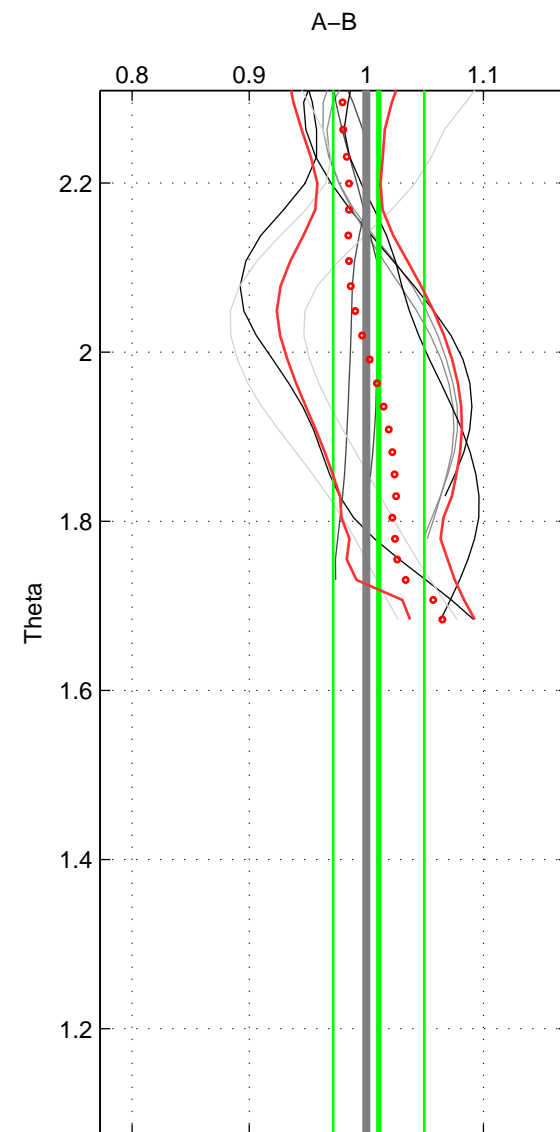

Cruise A (red). Date: Jun 2001 Cruisename: 591-49NZ20010604

Cruise B (blue). Date: May 2003 Cruisename: 699-49UP20030425

\*\*\* "Favourite" values are means of spaces 1 2.

	Offset	O.StDev	Ratio	R.Stdev	Rating
SIGMA:	-0.827	1.450	0.985	0.032	4
THETA:	0.146	1.953	1.011	0.039	4
DEPTH:	-3.301	2.137	0.942	0.043	3
FAV. :	-0.341	1.702	0.998	0.036	4

Profiles of A: 5  
Profiles of B: 6  
Diff profs : 9  
WMoffset (A-B): -0.82742  
WMoffset stdev: 1.4502  
WMratio (A/B): 0.98487  
WMratio stdev: 0.032393

Quality (1-5): 4

Profiles of A: 5  
Profiles of B: 6  
Diff profs : 9  
WMoffset (A-B): 0.14609  
WMoffset stdev: 1.9533  
WMratio (A/B): 1.0106  
WMratio stdev: 0.038972

Quality (1-5): 4

Profiles of A: 5  
Profiles of B: 6  
Diff profs : 9  
WMoffset (A-B): -3.3015  
WMoffset stdev: 2.1366  
WMratio (A/B): 0.94156  
WMratio stdev: 0.042554

Quality (1-5): 3

Please note that statistics are bad.