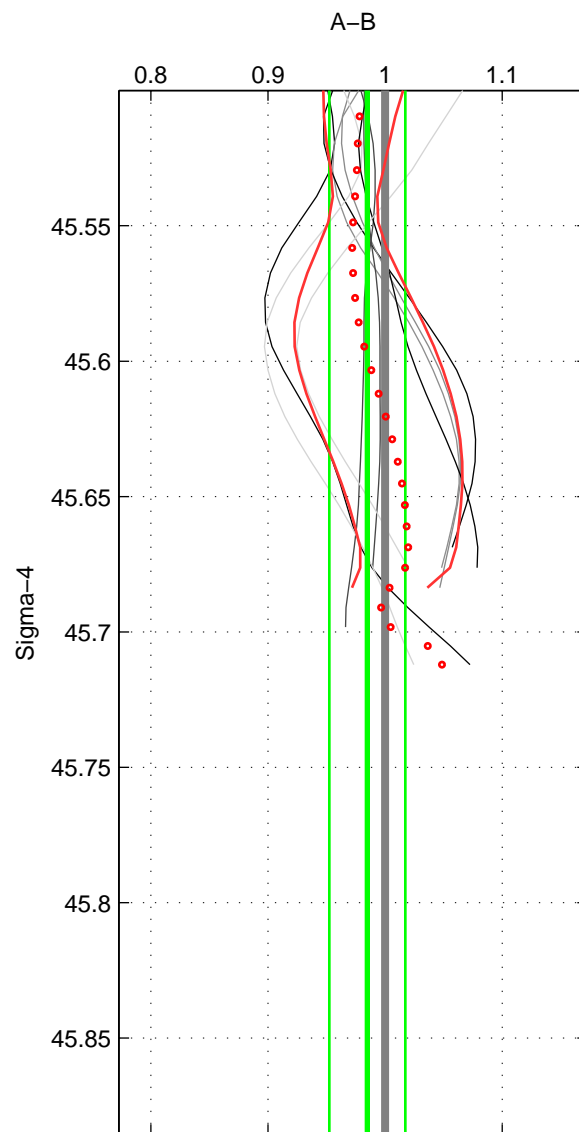

Cruise A (red). Date: Jun 2001 Cruisename: 591-49NZ20010604

Cruise B (blue). Date: May 2003 Cruisename: 699-49UP20030425

\*\*\* "Favourite" values are means of spaces 1 2.

	Offset	O.StDev	Ratio	R.Stdev	Rating
SIGMA:	-0.827	1.450	0.985	0.032	4
THETA:	0.146	1.953	1.011	0.039	4
DEPTH:	-3.301	2.137	0.942	0.043	3
FAV. :	-0.341	1.702	0.998	0.036	4

Profiles of A: 5  
Profiles of B: 6  
Diff profs : 9  
WMoffset (A-B): -0.82742  
WMoffset stdev: 1.4502  
WMratio (A/B): 0.98487  
WMratio stdev: 0.032393

Quality (1-5): 4

Profiles of A: 5  
Profiles of B: 6  
Diff profs : 9  
WMoffset (A-B): 0.14609  
WMoffset stdev: 1.9533  
WMratio (A/B): 1.0106  
WMratio stdev: 0.038972

Quality (1-5): 4

Profiles of A: 5  
Profiles of B: 6  
Diff profs : 9  
WMoffset (A-B): -3.3015  
WMoffset stdev: 2.1366  
WMratio (A/B): 0.94156  
WMratio stdev: 0.042554

Quality (1-5): 3

Please note that statistics are bad.