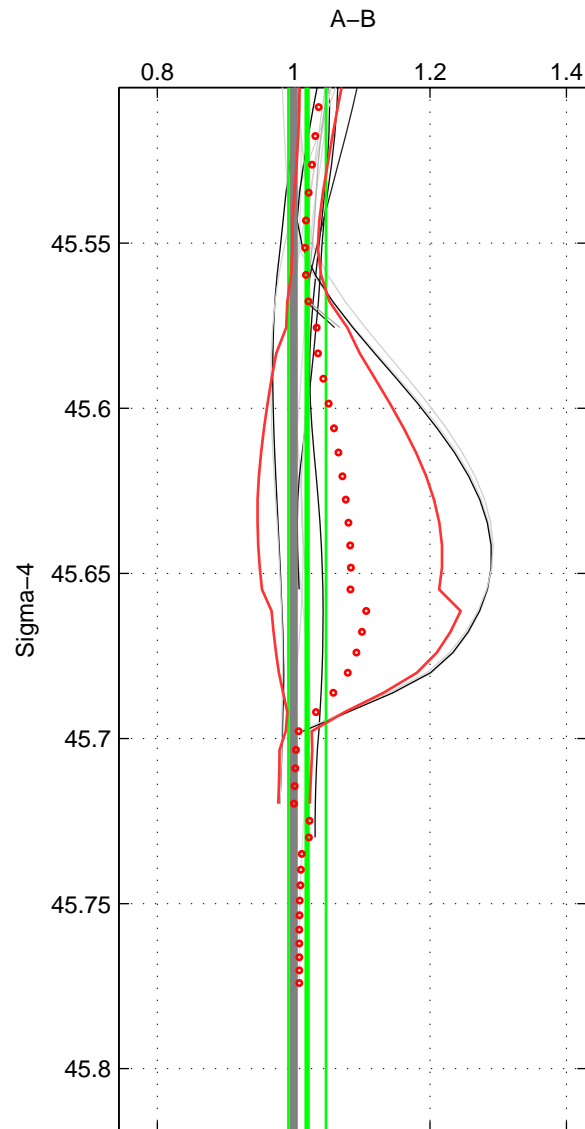

Cruise A (red). Date: Jun 1998 Cruisename: 565-49HO19980601
 Cruise B (blue). Date: Jul 2001 Cruisename: 575-49HO20010710

*** "Favourite" values are means of spaces 1 2.

	Offset	O.StDev	Ratio	R.Stdev	Rating
SIGMA:	1.137	1.406	1.020	0.028	4
THETA:	0.538	2.240	1.004	0.033	4
DEPTH:	0.234	6.824	1.007	0.100	3
FAV.:	0.838	1.823	1.012	0.031	4

Profiles of A: 5
 Profiles of B: 6
 Diff profs : 13
 WMoffset (A-B): 1.1374
 WMoffset stdev: 1.4058
 WMratio (A/B): 1.0198
 WMratio stdev: 0.027614

Quality (1-5): 4

Profiles of A: 5
 Profiles of B: 6
 Diff profs : 13
 WMoffset (A-B): 0.53808
 WMoffset stdev: 2.24
 WMratio (A/B): 1.0036
 WMratio stdev: 0.033454

Quality (1-5): 4

Profiles of A: 5
 Profiles of B: 6
 Diff profs : 13
 WMoffset (A-B): 0.23409
 WMoffset stdev: 6.824
 WMratio (A/B): 1.0075
 WMratio stdev: 0.099522

Quality (1-5): 3