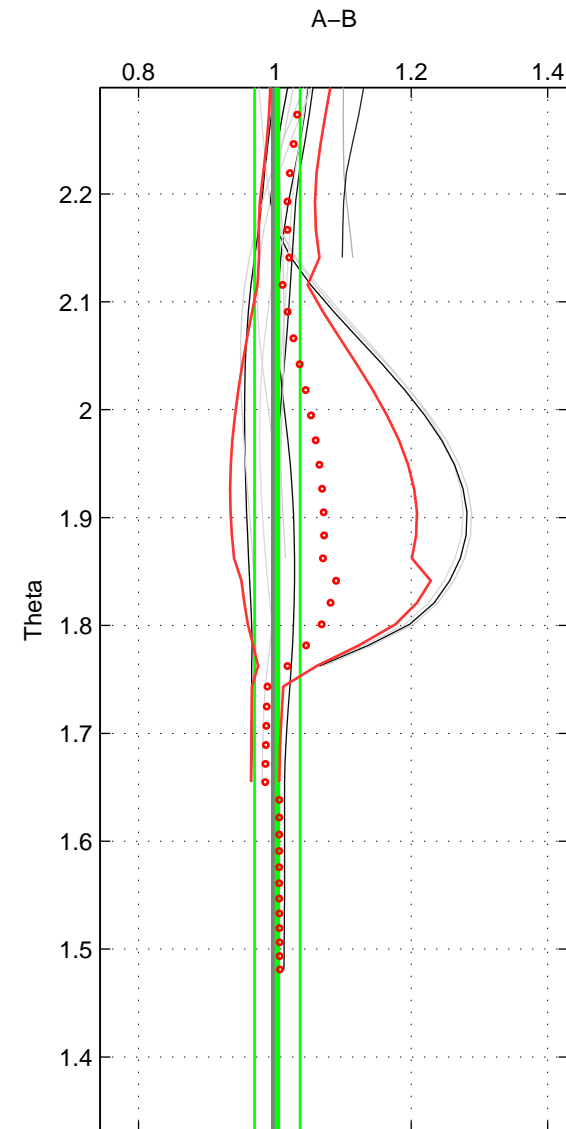

Cruise A (red). Date: Jun 1998 Cruisename: 565-49HO19980601
 Cruise B (blue). Date: Jul 2001 Cruisename: 575-49HO20010710

*** "Favourite" values are means of spaces 1 2.

	Offset	O.StDev	Ratio	R.Stdev	Rating
SIGMA:	1.137	1.406	1.020	0.028	4
THETA:	0.538	2.240	1.004	0.033	4
DEPTH:	0.234	6.824	1.007	0.100	3
FAV.:	0.838	1.823	1.012	0.031	4

Profiles of A: 5
 Profiles of B: 6
 Diff profs : 13
 WMoffset (A-B): 1.1374
 WMoffset stdev: 1.4058
 WMratio (A/B): 1.0198
 WMratio stdev: 0.027614

Quality (1-5): 4

Profiles of A: 5
 Profiles of B: 6
 Diff profs : 13
 WMoffset (A-B): 0.53808
 WMoffset stdev: 2.24
 WMratio (A/B): 1.0036
 WMratio stdev: 0.033454

Quality (1-5): 4

Profiles of A: 5
 Profiles of B: 6
 Diff profs : 13
 WMoffset (A-B): 0.23409
 WMoffset stdev: 6.824
 WMratio (A/B): 1.0075
 WMratio stdev: 0.099522

Quality (1-5): 3