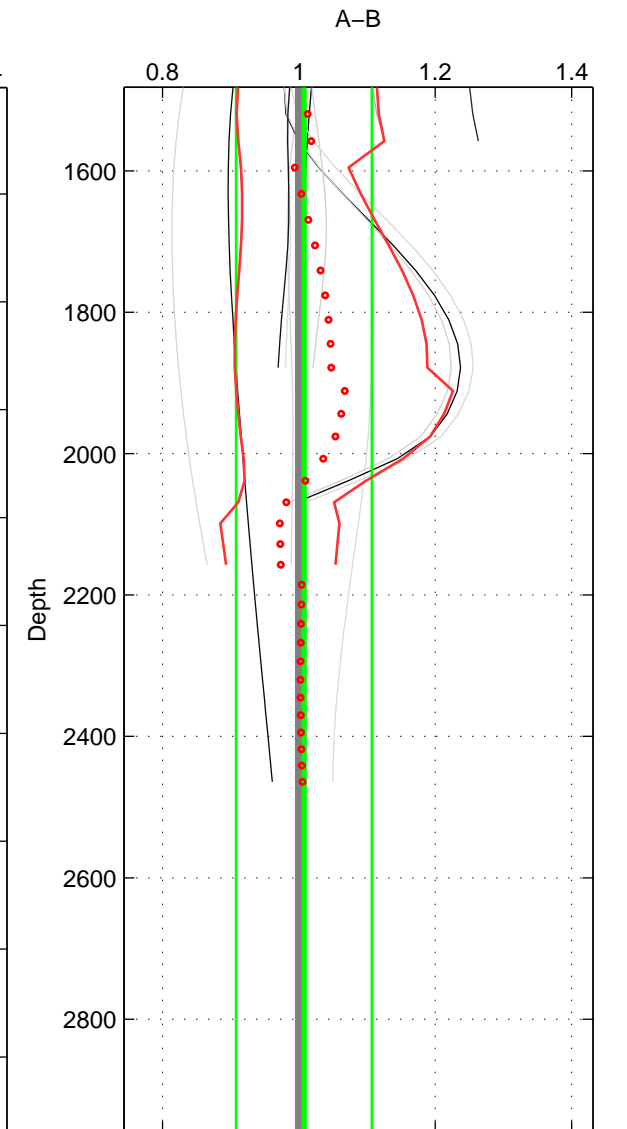

Cruise A (red). Date: Jun 1998 Cruisename: 565-49HO19980601
 Cruise B (blue). Date: Jul 2001 Cruisename: 575-49HO20010710

*** "Favourite" values are means of spaces 1 2.

	Offset	O.StDev	Ratio	R.Stdev	Rating
SIGMA:	1.137	1.406	1.020	0.028	4
THETA:	0.538	2.240	1.004	0.033	4
DEPTH:	0.234	6.824	1.007	0.100	3
FAV.:	0.838	1.823	1.012	0.031	4

Profiles of A: 5
 Profiles of B: 6
 Diff profs : 13
 WMoffset (A-B): 1.1374
 WMoffset stdev: 1.4058
 WMratio (A/B): 1.0198
 WMratio stdev: 0.027614

Quality (1-5): 4

Profiles of A: 5
 Profiles of B: 6
 Diff profs : 13
 WMoffset (A-B): 0.53808
 WMoffset stdev: 2.24
 WMratio (A/B): 1.0036
 WMratio stdev: 0.033454

Quality (1-5): 4

Profiles of A: 5
 Profiles of B: 6
 Diff profs : 13
 WMoffset (A-B): 0.23409
 WMoffset stdev: 6.824
 WMratio (A/B): 1.0075
 WMratio stdev: 0.099522

Quality (1-5): 3