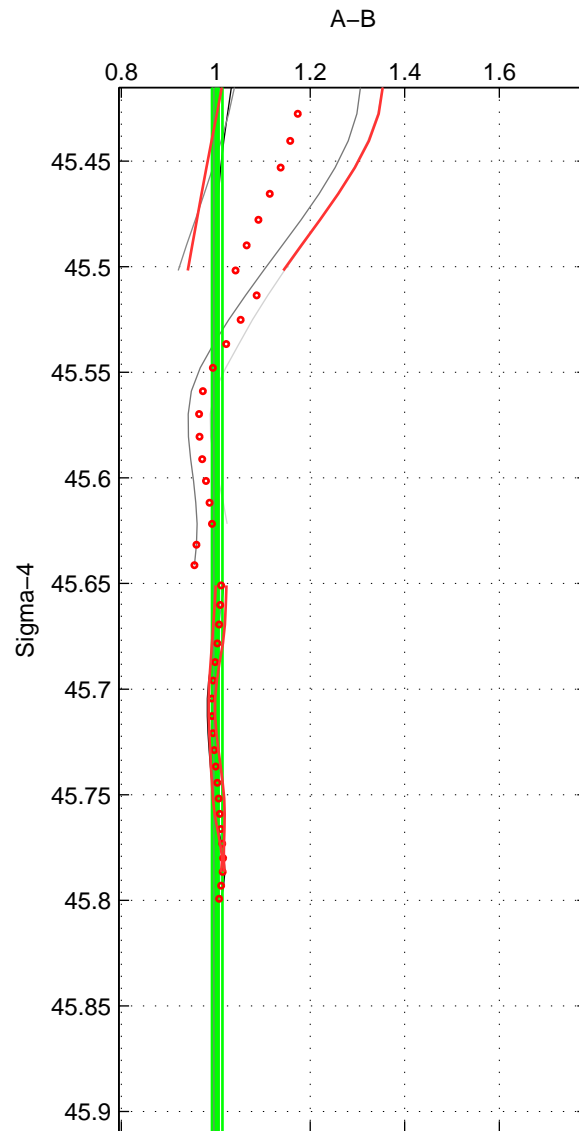

Cruise A (red). Date: Nov 2001 Cruisename: 695-49UP20011010
 Cruise B (blue). Date: Feb 2005 Cruisename: 706-49UP20050114

*** "Favourite" values are those of space 2.

	Offset	O.StDev	Ratio	R.Stdev	Rating
SIGMA:	0.500	1.491	1.003	0.011	3
THETA:	0.139	1.301	1.001	0.009	4
DEPTH:	0.984	1.431	1.008	0.010	3
FAV.:	0.139	1.301	1.001	0.009	4

Profiles of A: 3
 Profiles of B: 31
 Diff profs : 8
 WMoffset (A-B): 0.49956
 WMoffset stdev: 1.4905
 WMratio (A/B): 1.0029
 WMratio stdev: 0.011071

Quality (1-5): 3

Profiles of A: 19
 Profiles of B: 31
 Diff profs : 41
 WMoffset (A-B): 0.1387
 WMoffset stdev: 1.3007
 WMratio (A/B): 1.0006
 WMratio stdev: 0.0087876

Quality (1-5): 4

Profiles of A: 19
 Profiles of B: 31
 Diff profs : 41
 WMoffset (A-B): 0.98435
 WMoffset stdev: 1.4307
 WMratio (A/B): 1.0075
 WMratio stdev: 0.010427

Quality (1-5): 3