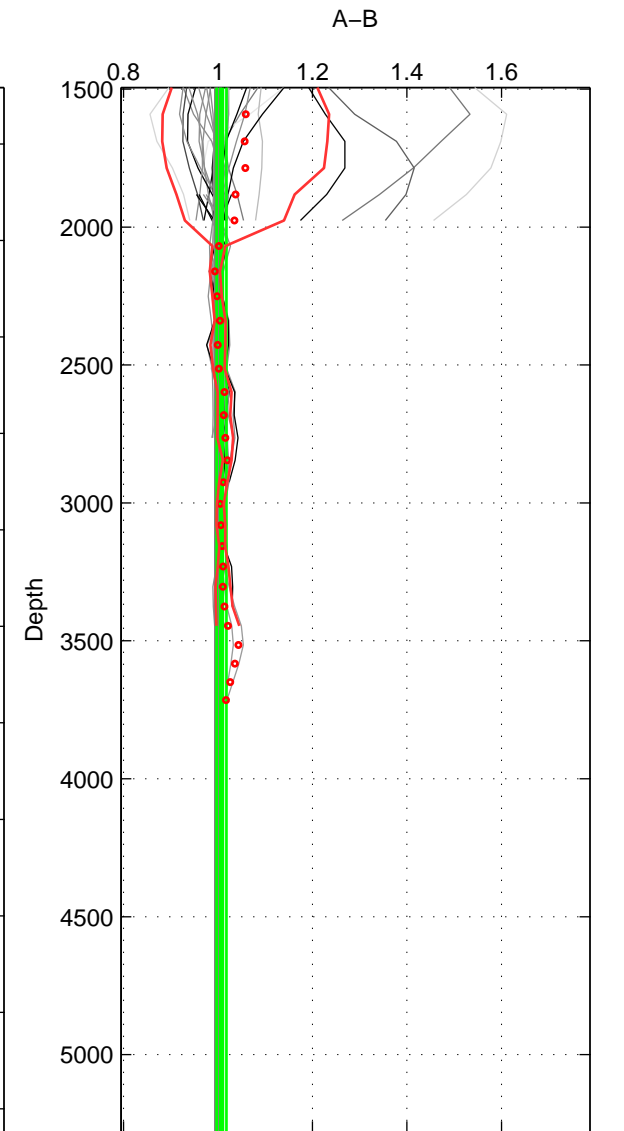

Cruise A (red). Date: Nov 2001 Cruisename: 695-49UP20011010
 Cruise B (blue). Date: Feb 2005 Cruisename: 706-49UP20050114

*** "Favourite" values are those of space 2.

	Offset	O.StDev	Ratio	R.Stdev	Rating
SIGMA:	0.500	1.491	1.003	0.011	3
THETA:	0.139	1.301	1.001	0.009	4
DEPTH:	0.984	1.431	1.008	0.010	3
FAV.:	0.139	1.301	1.001	0.009	4

Profiles of A: 3
 Profiles of B: 31
 Diff profs : 8
 WMoffset (A-B): 0.49956
 WMoffset stdev: 1.4905
 WMratio (A/B): 1.0029
 WMratio stdev: 0.011071

Quality (1-5): 3

Profiles of A: 19
 Profiles of B: 31
 Diff profs : 41
 WMoffset (A-B): 0.1387
 WMoffset stdev: 1.3007
 WMratio (A/B): 1.0006
 WMratio stdev: 0.0087876

Quality (1-5): 4

Profiles of A: 19
 Profiles of B: 31
 Diff profs : 41
 WMoffset (A-B): 0.98435
 WMoffset stdev: 1.4307
 WMratio (A/B): 1.0075
 WMratio stdev: 0.010427

Quality (1-5): 3