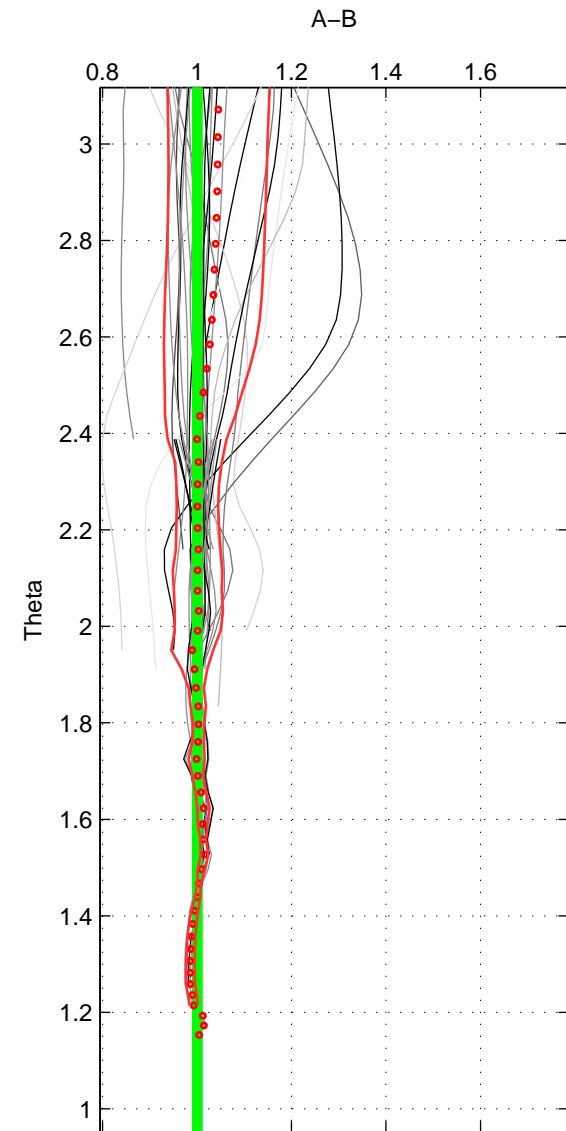

Cruise A (red). Date: Nov 2001 Cruisename: 695-49UP20011010
 Cruise B (blue). Date: Feb 2005 Cruisename: 706-49UP20050114

*** "Favourite" values are those of space 2.

	Offset	O.StDev	Ratio	R.Stdev	Rating
SIGMA:	0.500	1.491	1.003	0.011	3
THETA:	0.139	1.301	1.001	0.009	4
DEPTH:	0.984	1.431	1.008	0.010	3
FAV.:	0.139	1.301	1.001	0.009	4

Profiles of A: 3
 Profiles of B: 31
 Diff profs : 8
 WMoffset (A-B): 0.49956
 WMoffset stdev: 1.4905
 WMratio (A/B): 1.0029
 WMratio stdev: 0.011071

Quality (1-5): 3

Profiles of A: 19
 Profiles of B: 31
 Diff profs : 41
 WMoffset (A-B): 0.1387
 WMoffset stdev: 1.3007
 WMratio (A/B): 1.0006
 WMratio stdev: 0.0087876

Quality (1-5): 4

Profiles of A: 19
 Profiles of B: 31
 Diff profs : 41
 WMoffset (A-B): 0.98435
 WMoffset stdev: 1.4307
 WMratio (A/B): 1.0075
 WMratio stdev: 0.010427

Quality (1-5): 3